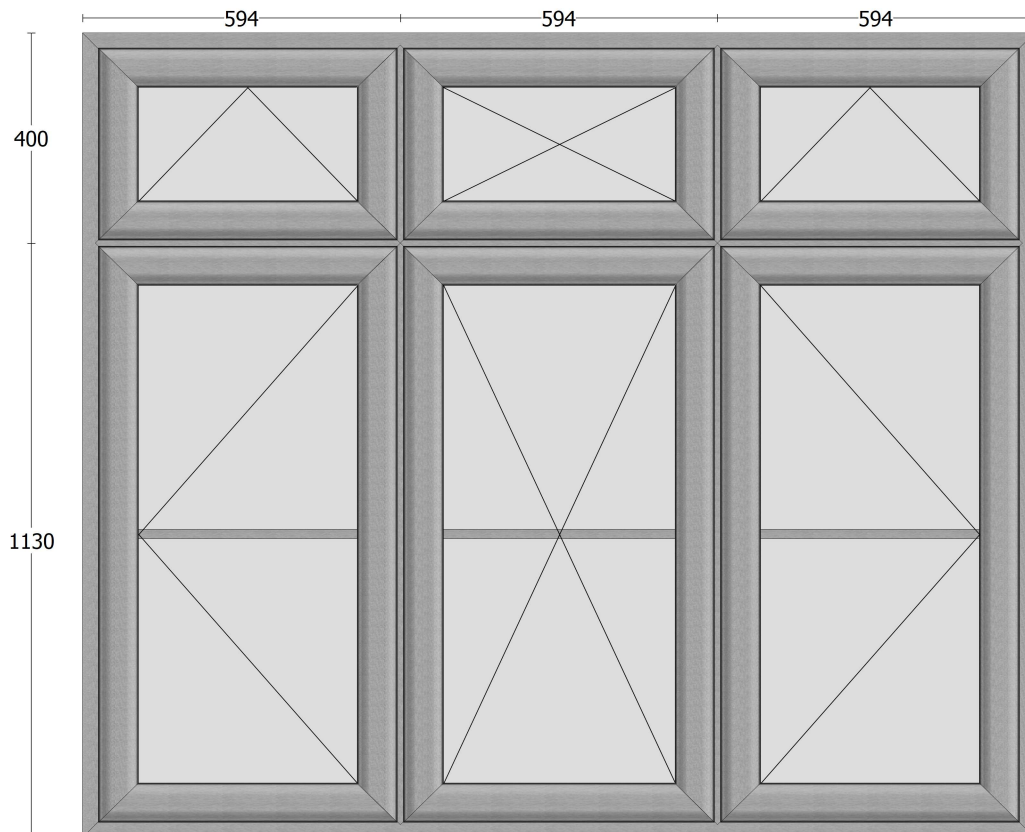

Clear 4:20:4 Low E (A Rated) PVCu Astragal bars

Name: **Neighbour**

Address:

Date: 17 / 5 / 2023

Item 5 of 22 - Lounge 1 Casement window

(1782 mm wide x 1530 mm high)

Basalt - Featured PVCu

Clear 4:20:4 Low E (A Rated) PVCu Astragal bars