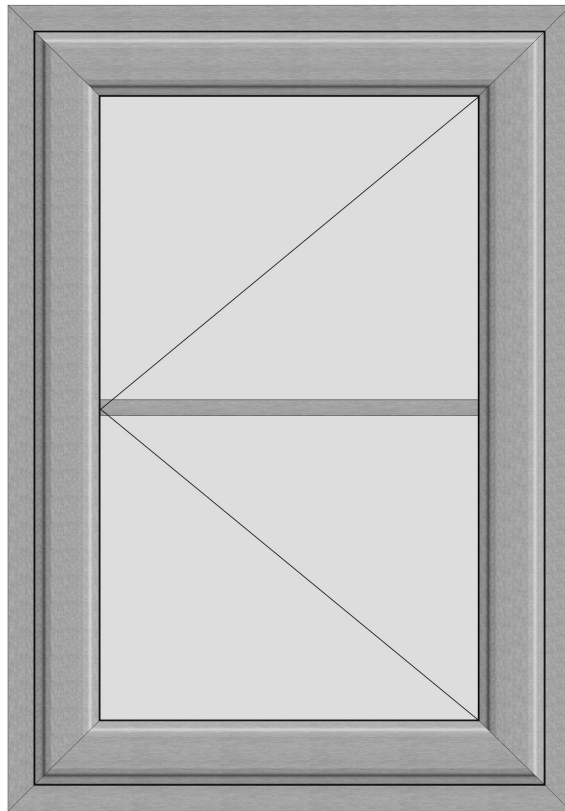

Item 20 of 22 - Games Room Casement window

(630 mm wide x 915 mm high)

Basalt - Featured PVCu

Clear 4:20:4 Low E (A Rated) PVCu Astragal bars

Name: **Neighbour**

Address:

Date: 17 / 5 / 2023