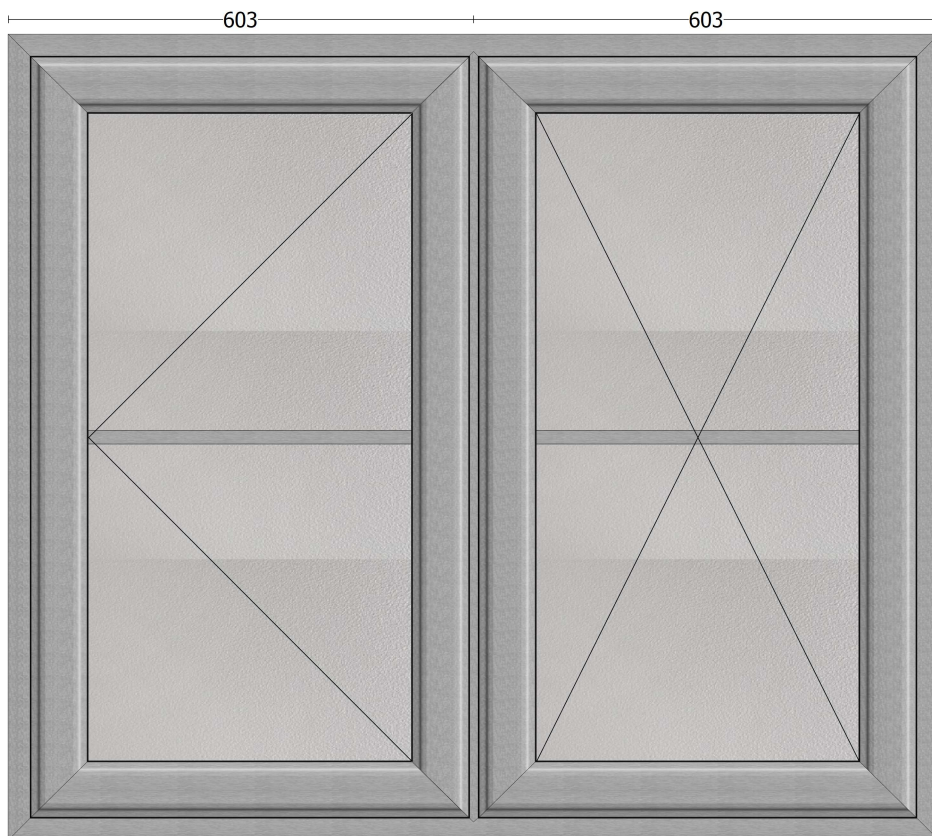

(1205 mm wide x 1215 mm high)

Basalt - Featured PVCu

Clear 4:20:4 Low E (A Rated) PVCu Astragal bars

Name: **Neighbour**

Address:

Date: 17 / 5 / 2023

Item 11 of 22 - ensuite Casement window

(1206 mm wide x 1060 mm high)