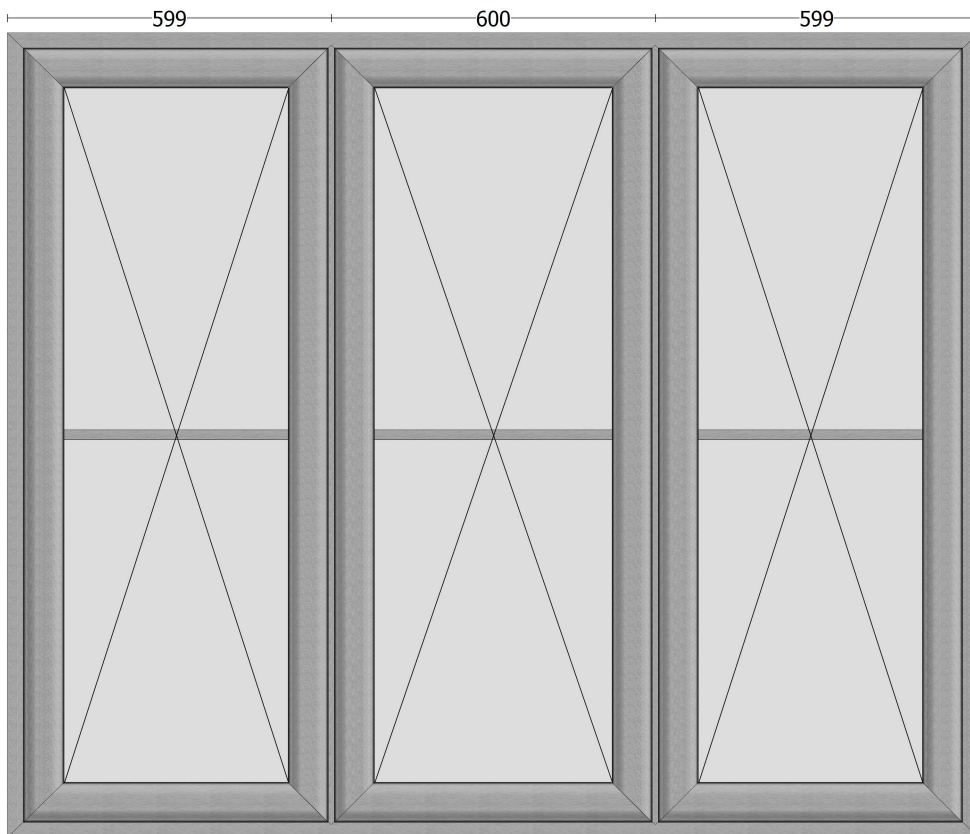

(1200 mm wide x 1215 mm high)

Basalt - Featured PVCu

Clear 4:20:4 Low E (A Rated) PVCu Astragal bars

Name: **Neighbour**

Address:

Date: 17 / 5 / 2023

Item 3 of 22 - Dining 1 Casement window

(1798 mm wide x 1515 mm high)