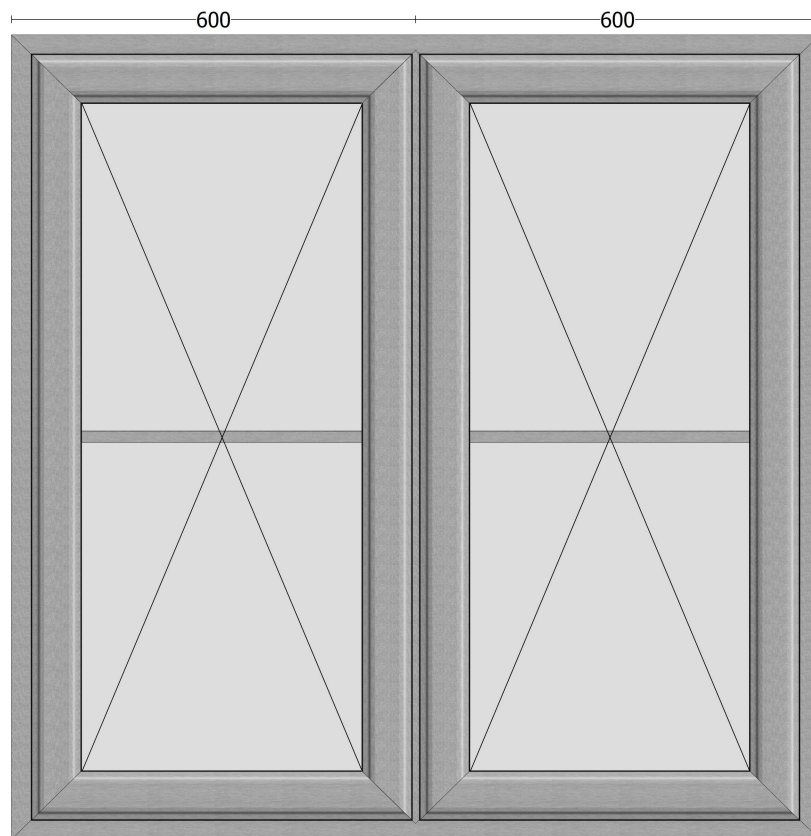

Item 2 of 22 - Kitchen 2 Casement window

(1200 mm wide x 1215 mm high)

Basalt - Featured PVCu

Clear 4:20:4 Low E (A Rated) PVCu Astragal bars

Name: **Neighbour**

Address:

Date: 17 / 5 / 2023