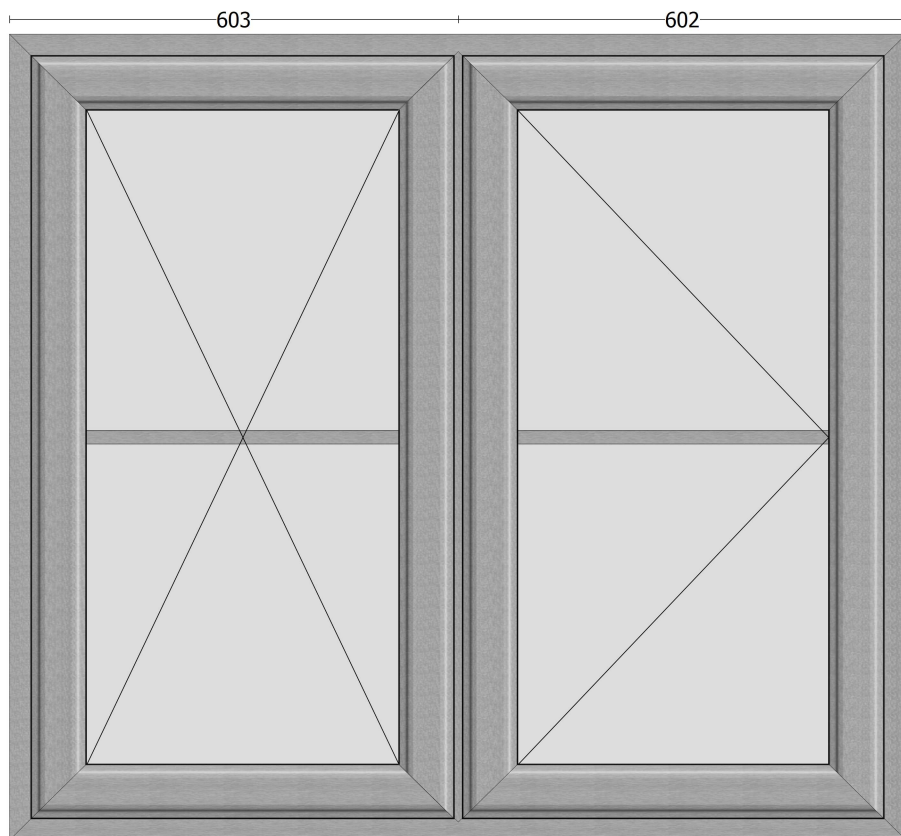

Item 7 of 22 - Utility Casement window

(1205 mm wide x 1100 mm high)

Basalt - Featured PVCu

Clear 4:20:4 Low E (A Rated) PVCu Astragal bars

Name: **Neighbour**

Address:

Date: 17 / 5 / 2023