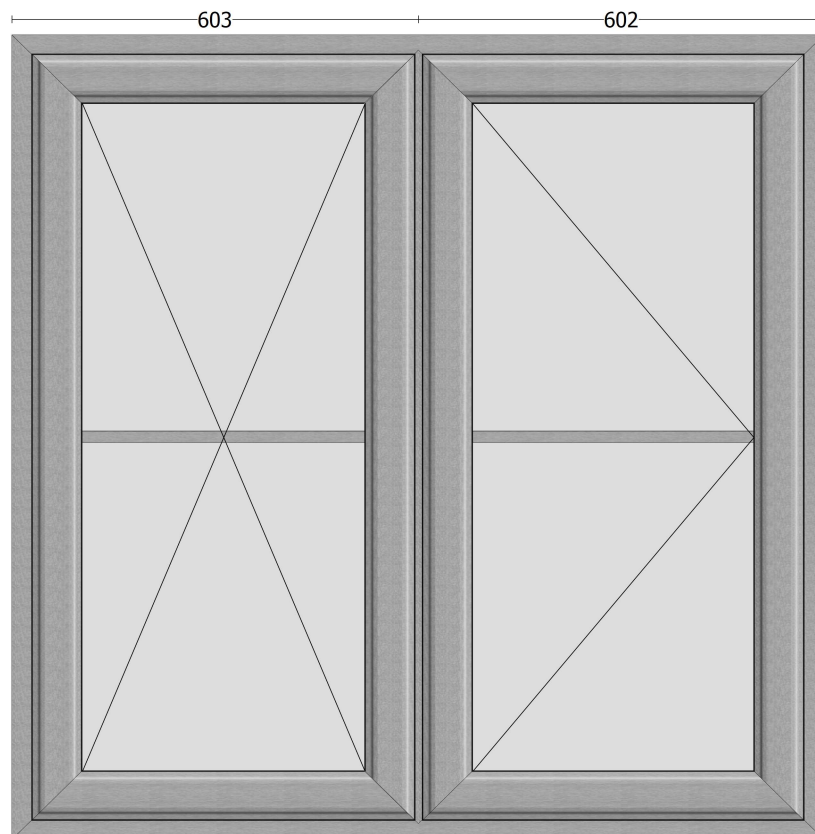

Item 10 of 22 - Stairs Casement window

(1205 mm wide x 1215 mm high)

Basalt - Featured PVCu

Clear 4:20:4 Low E (A Rated) PVCu Astragal bars

Name: **Neighbour**

Address:

Date: 17 / 5 / 2023