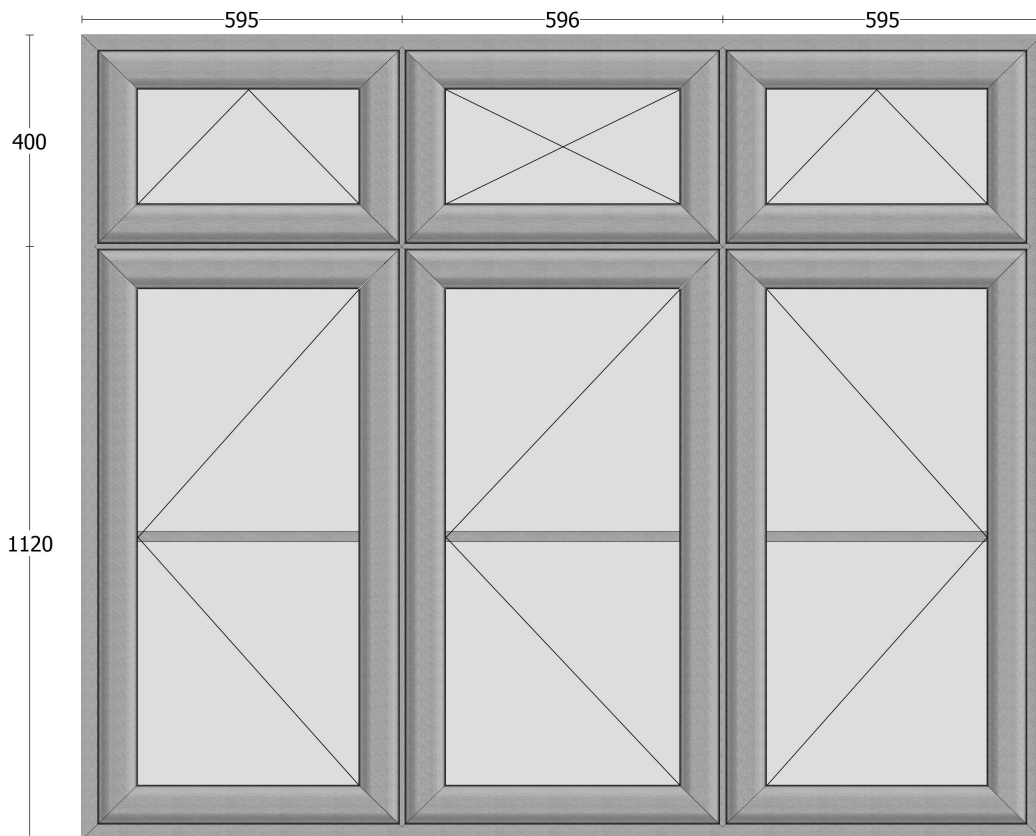

Clear 4:20:4 Low E (A Rated) PVCu Astragal bars

Name: **Neighbour**

Address:

Date: 17 / 5 / 2023

Item 13 of 22 - Bedroom 1 A Casement window

(1786 mm wide x 1520 mm high)

Basalt - Featured PVCu

Clear 4:20:4 Low E (A Rated) PVCu Astragal bars