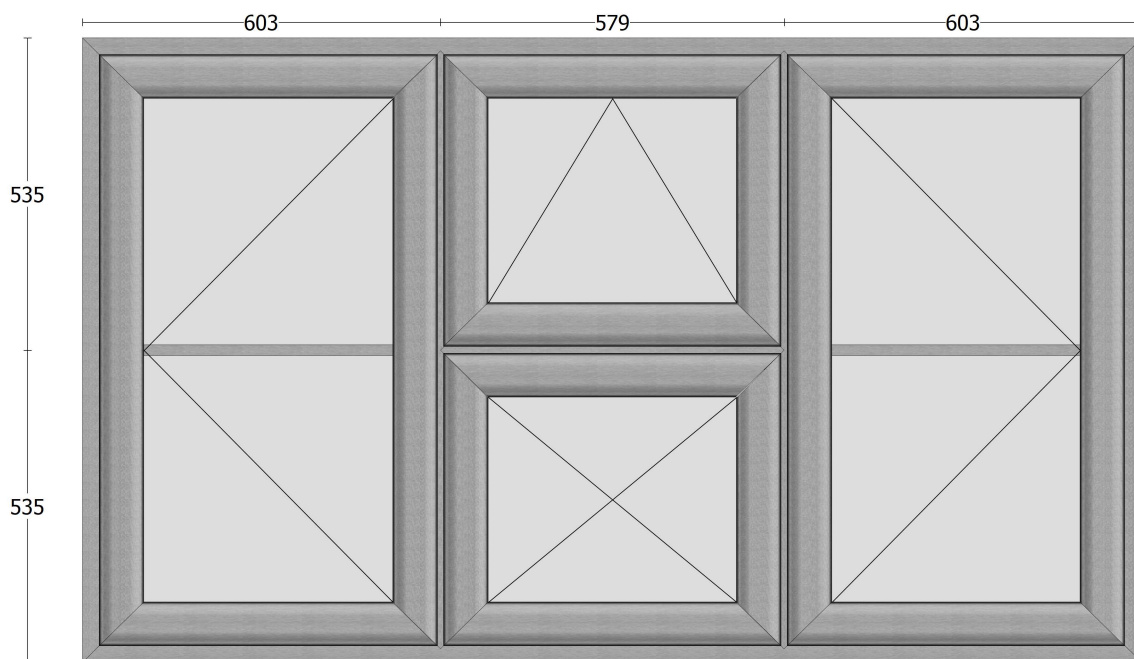

Item 1 of 22 - Kitchen 1 Casement window

(1785 mm wide x 1070 mm high)

Basalt - Featured PVCu

Clear 4:20:4 Low E (A Rated) PVCu Astragal bars

Name: **Neighbour**

Address:

Date: 17 / 5 / 2023

Item 2 of 22 - Kitchen 2 Casement window