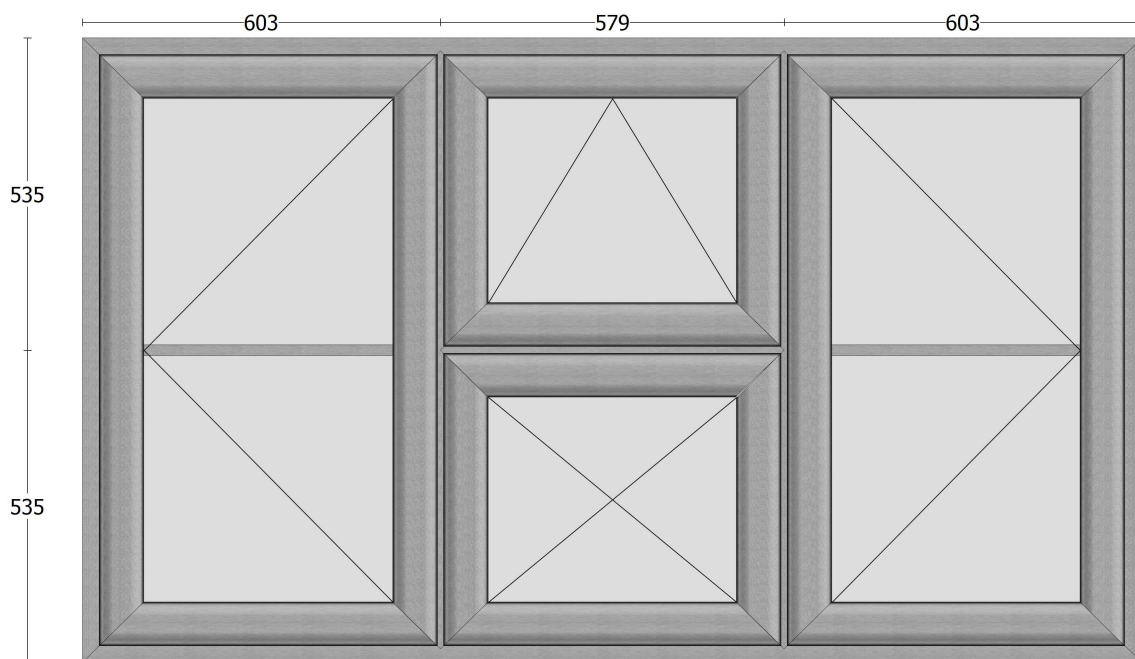

Basalt - Featured PVCu

Stippolyte 4:20:4 Low E (A Rated)PVCu Astragal bars

Name: **Neighbour**

Address:

Date: 17 / 5 / 2023

Item 12 of 22 - Bedrrom 1 front Casement window

(1785 mm wide x 1070 mm high)

Basalt - Featured PVCu