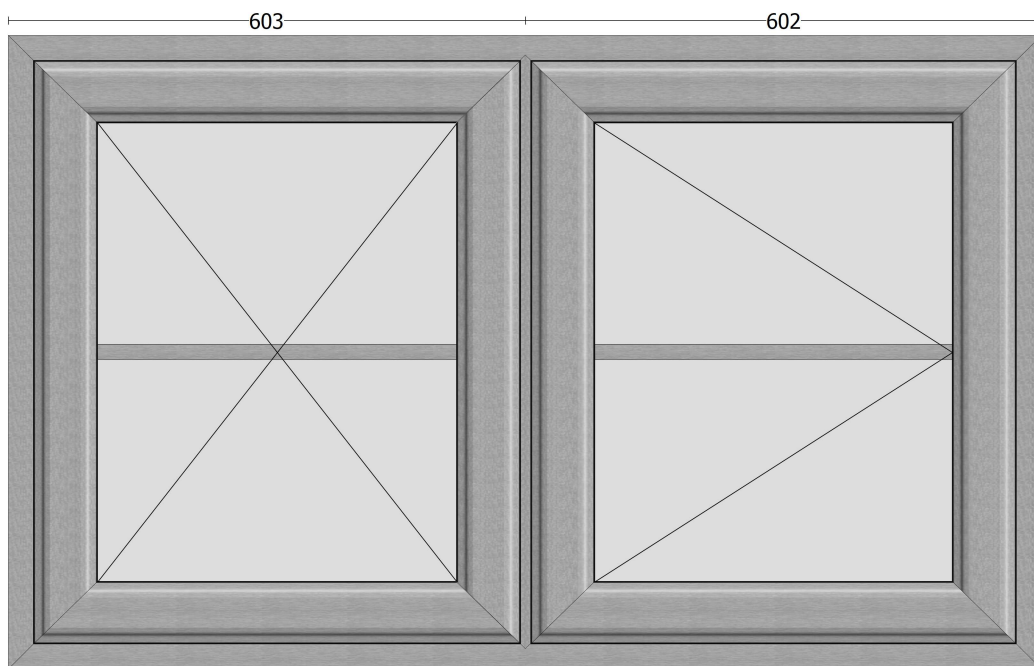

Item 8 of 22 - Garage Casement window

(1205 mm wide x 750 mm high)

Basalt - Featured PVCu

Clear 4:20:4 Low E (A Rated) PVCu Astragal bars

Name: **Neighbour**

Address:

Date: 17 / 5 / 2023