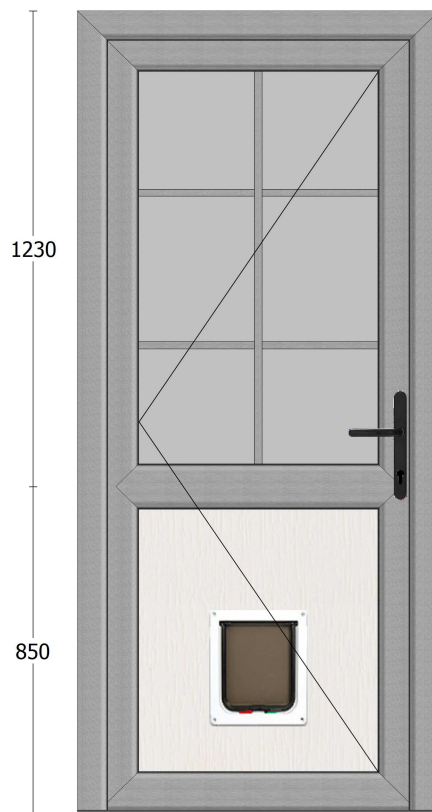

PROPOSED REPLACEMENT DOORS AGATE GREY (painswick) upvc & Composite external astragal bars

Item 1 of 4 - Front Door Open in resi door

(1640 mm wide x 2080 mm high)

Basalt - Featured PVCu
Slate Grey Foil panel

Clear 4:20:4 Tough Low E (A Rated) PVCu Astragal bars

Name: **Neighbour (doors)**

Address:

Date: 16 / 5 / 2023

Item 2 of 4 - Utility Door Open in resi door

(920 mm wide x 2080 mm high)

Basalt - Featured PVCu
White Foil panel

Clear 4:20:4 Tough Low E (A Rated) PVCu Astragal bars

Name: **Neighbour (doors)**

Address:

Date: 16 / 5 / 2023

Item 3 of 4 - Kitchen Door Open in resi door

(900 mm wide x 2080 mm high)

Basalt - Featured PVCu