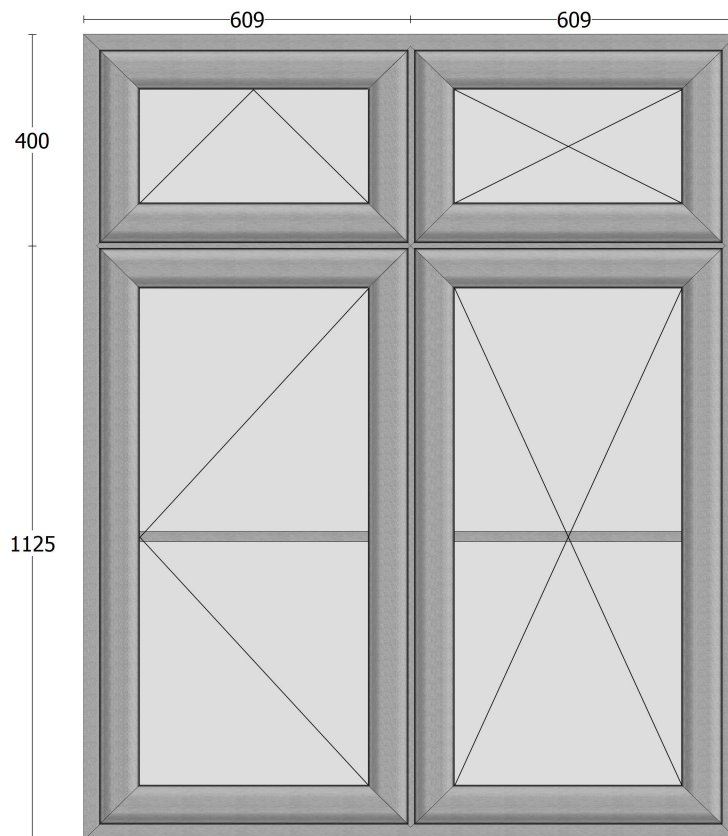

Basalt - Featured PVCu

Clear 4:20:4 Low E (A Rated) PVCu Astragal bars

Name: **Neighbour**

Address:

Date: 17 / 5 / 2023

Item 4 of 22 - Dining 2 Casement window

(1218 mm wide x 1525 mm high)

Basalt - Featured PVCu