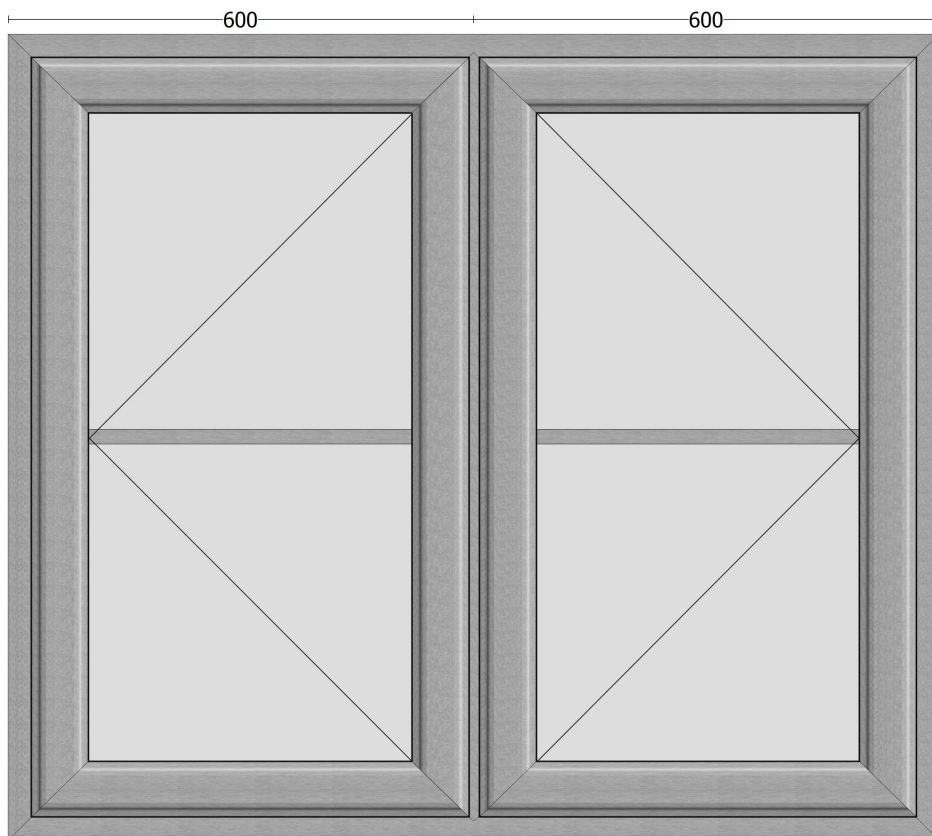

Item 15 of 22 - Bedroom 2 B Casement window

(1200 mm wide x 1055 mm high)

Basalt - Featured PVCu

Clear 4:20:4 Low E (A Rated) PVCu Astragal bars

Name: **Neighbour**

Address:

Date: 17 / 5 / 2023