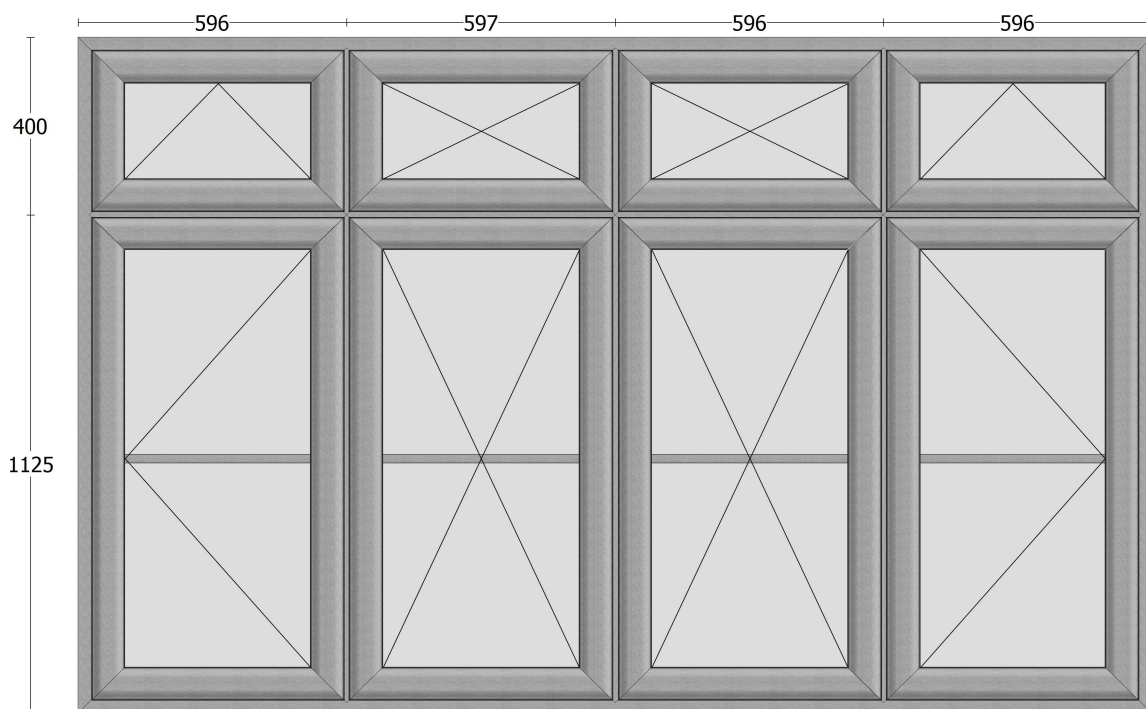

Item 6 of 22 - Lounge 2 Casement window

(2385 mm wide x 1525 mm high)

Basalt - Featured PVCu

Clear 4:20:4 Low E (A Rated) PVCu Astragal bars

Name: **Neighbour**

Address:

Date: 17 / 5 / 2023