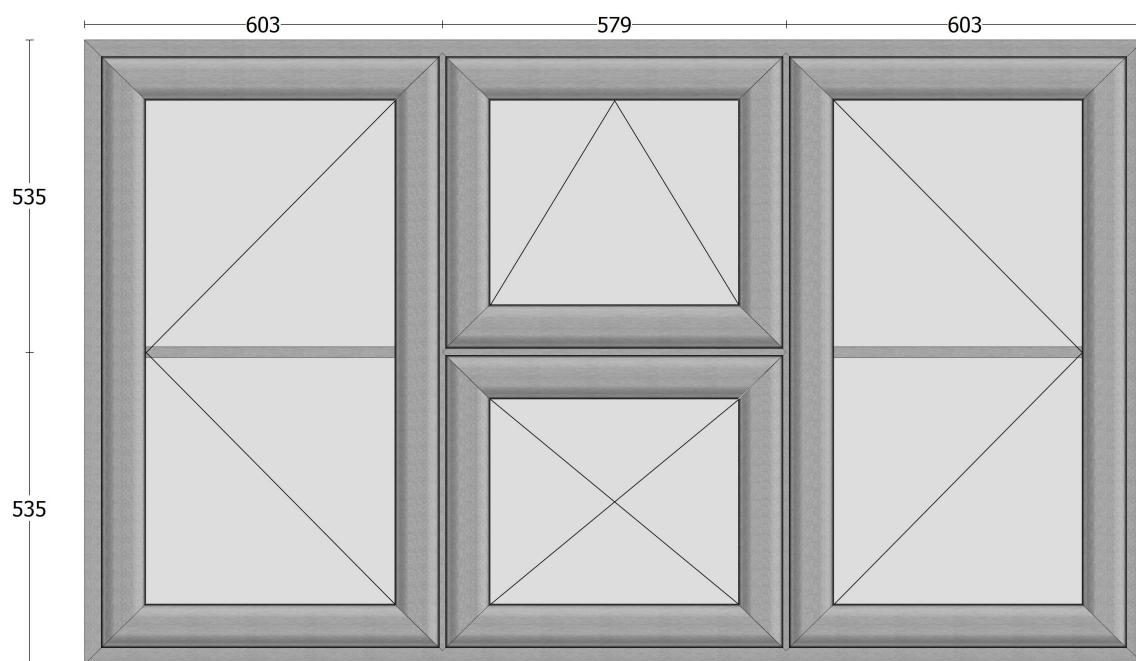

Item 16 of 22 - Bedroom 3 A Casement window

(1785 mm wide x 1070 mm high)

Basalt - Featured PVCu

Clear 4:20:4 Low E (A Rated) PVCu Astragal bars

Name: **Neighbour**

Address:

Date: 17 / 5 / 2023