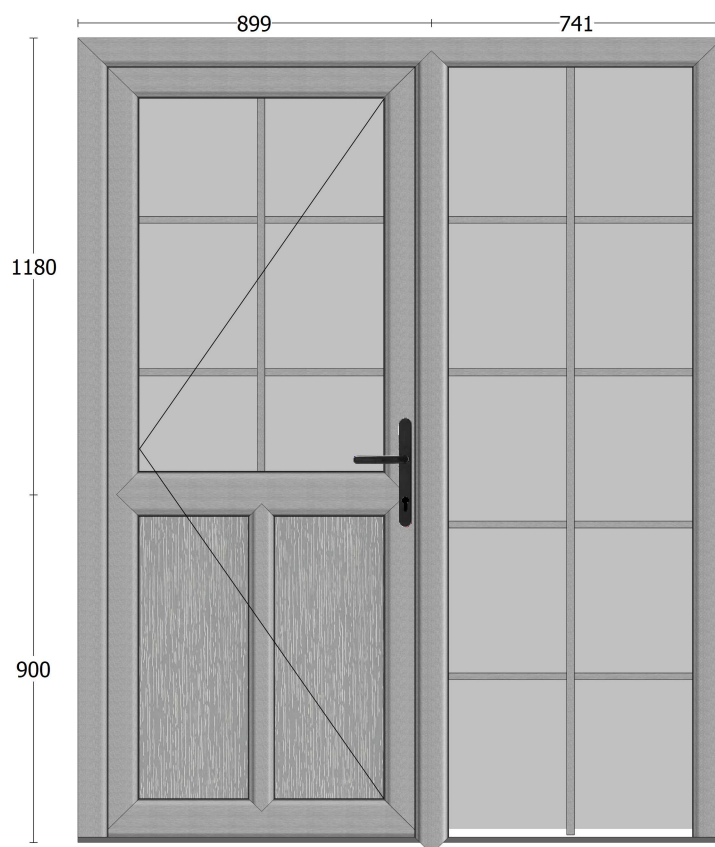

PROPOSED REPLACEMENT DOORS AGATE GREY (painswick) upvc & Composite external astragal bars

Item 1 of 4 - Front Door Open in resi door

(1640 mm wide x 2080 mm high)

Basalt - Featured PVCu
Slate Grey Foil panel

Clear 4:20:4 Tough Low E (A Rated) PVCu Astragal bars

Name: **Neighbour (doors)**

Address:

Date: 16 / 5 / 2023