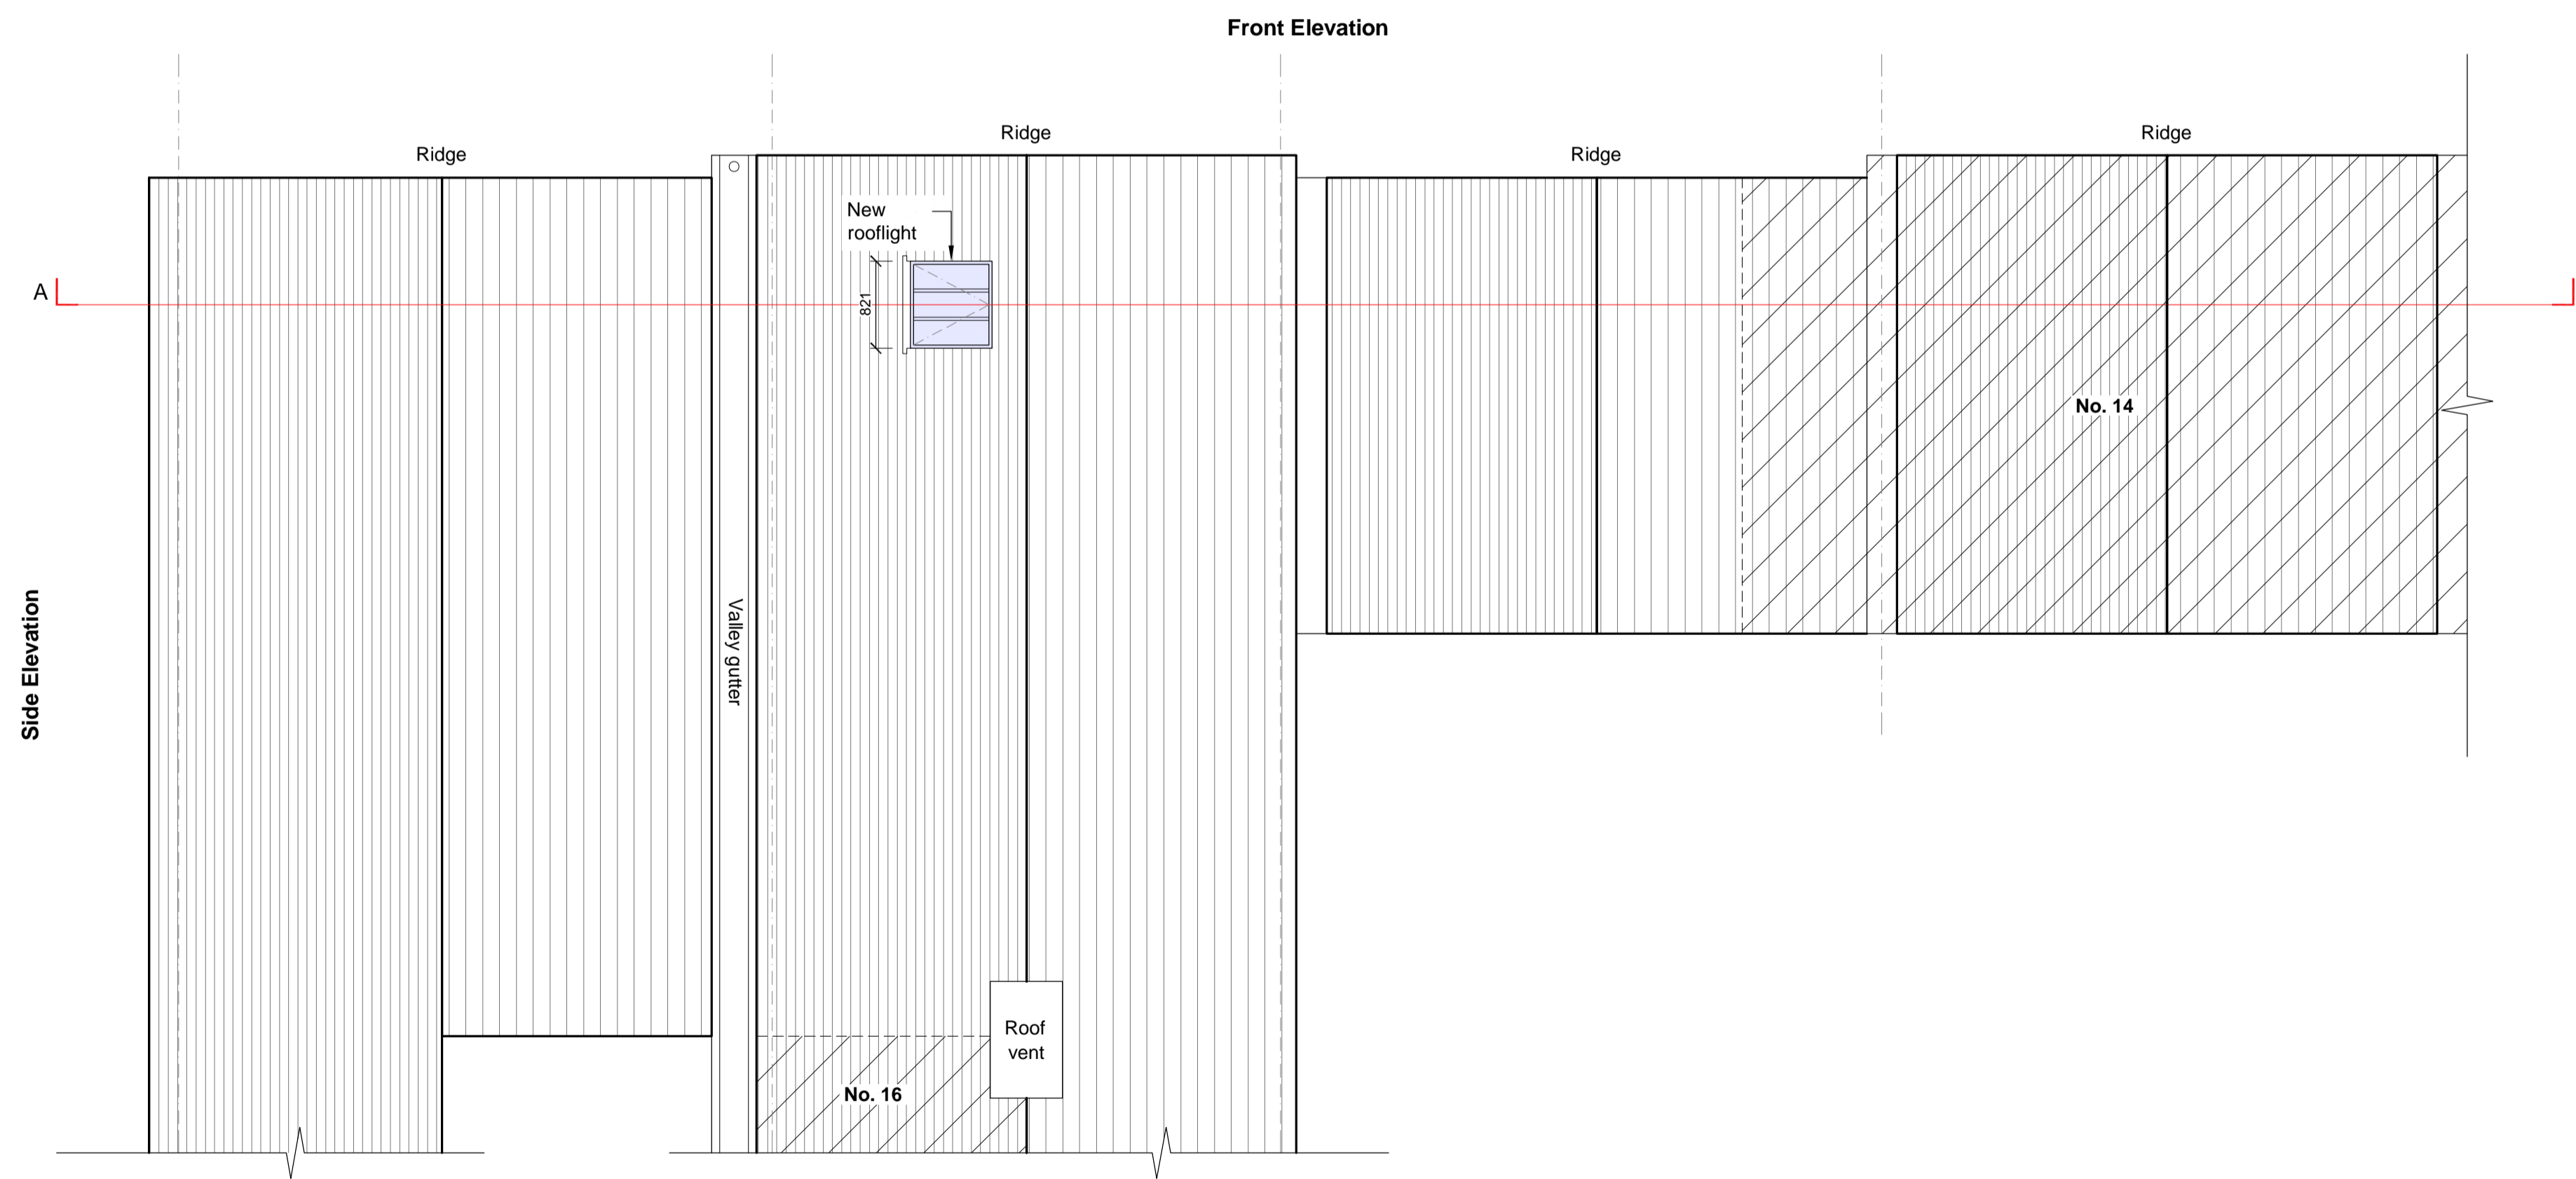

Proposed Section A-A
1 : 50

Proposed Roof Plan
1 : 50

TJ	15 Model Farm, Combs, Stowmarket, IP14 2JG	
	Proposed Rooflight	
Project No: 003	Revision: A	Scale: 1:50 at A1
Status: PLANNING - May 2023		