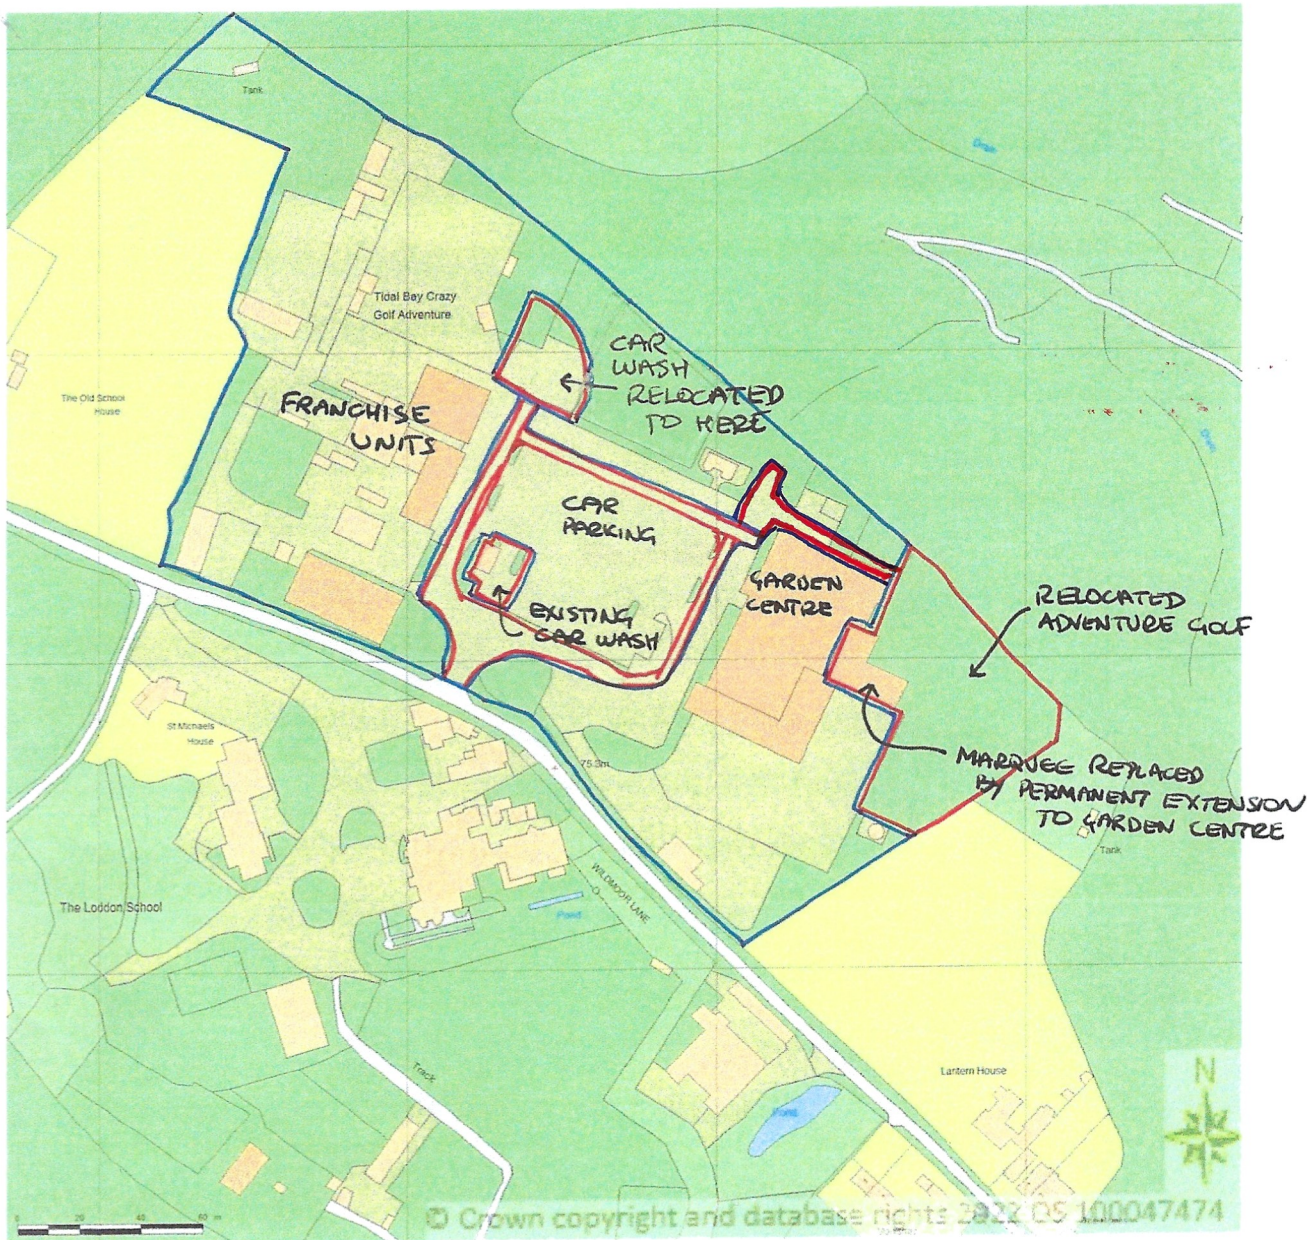

SITE LOCATION PLAN  
AREA 16 HA  
SCALE: 1:2500 on A4  
CENTRE COORDINATES: 467670 , 156512

CAPITAL GARDEN CENTRE  
WILDMOOR LANE  
RG27 0HL

Supplied by Streetwise Maps Ltd  
www.streetwise.net  
Licence No: 100047474  
16:30:25 24/06/2022

AMENDED RED LINE PLAN  
~~16/02/2023~~  
31/05/2023