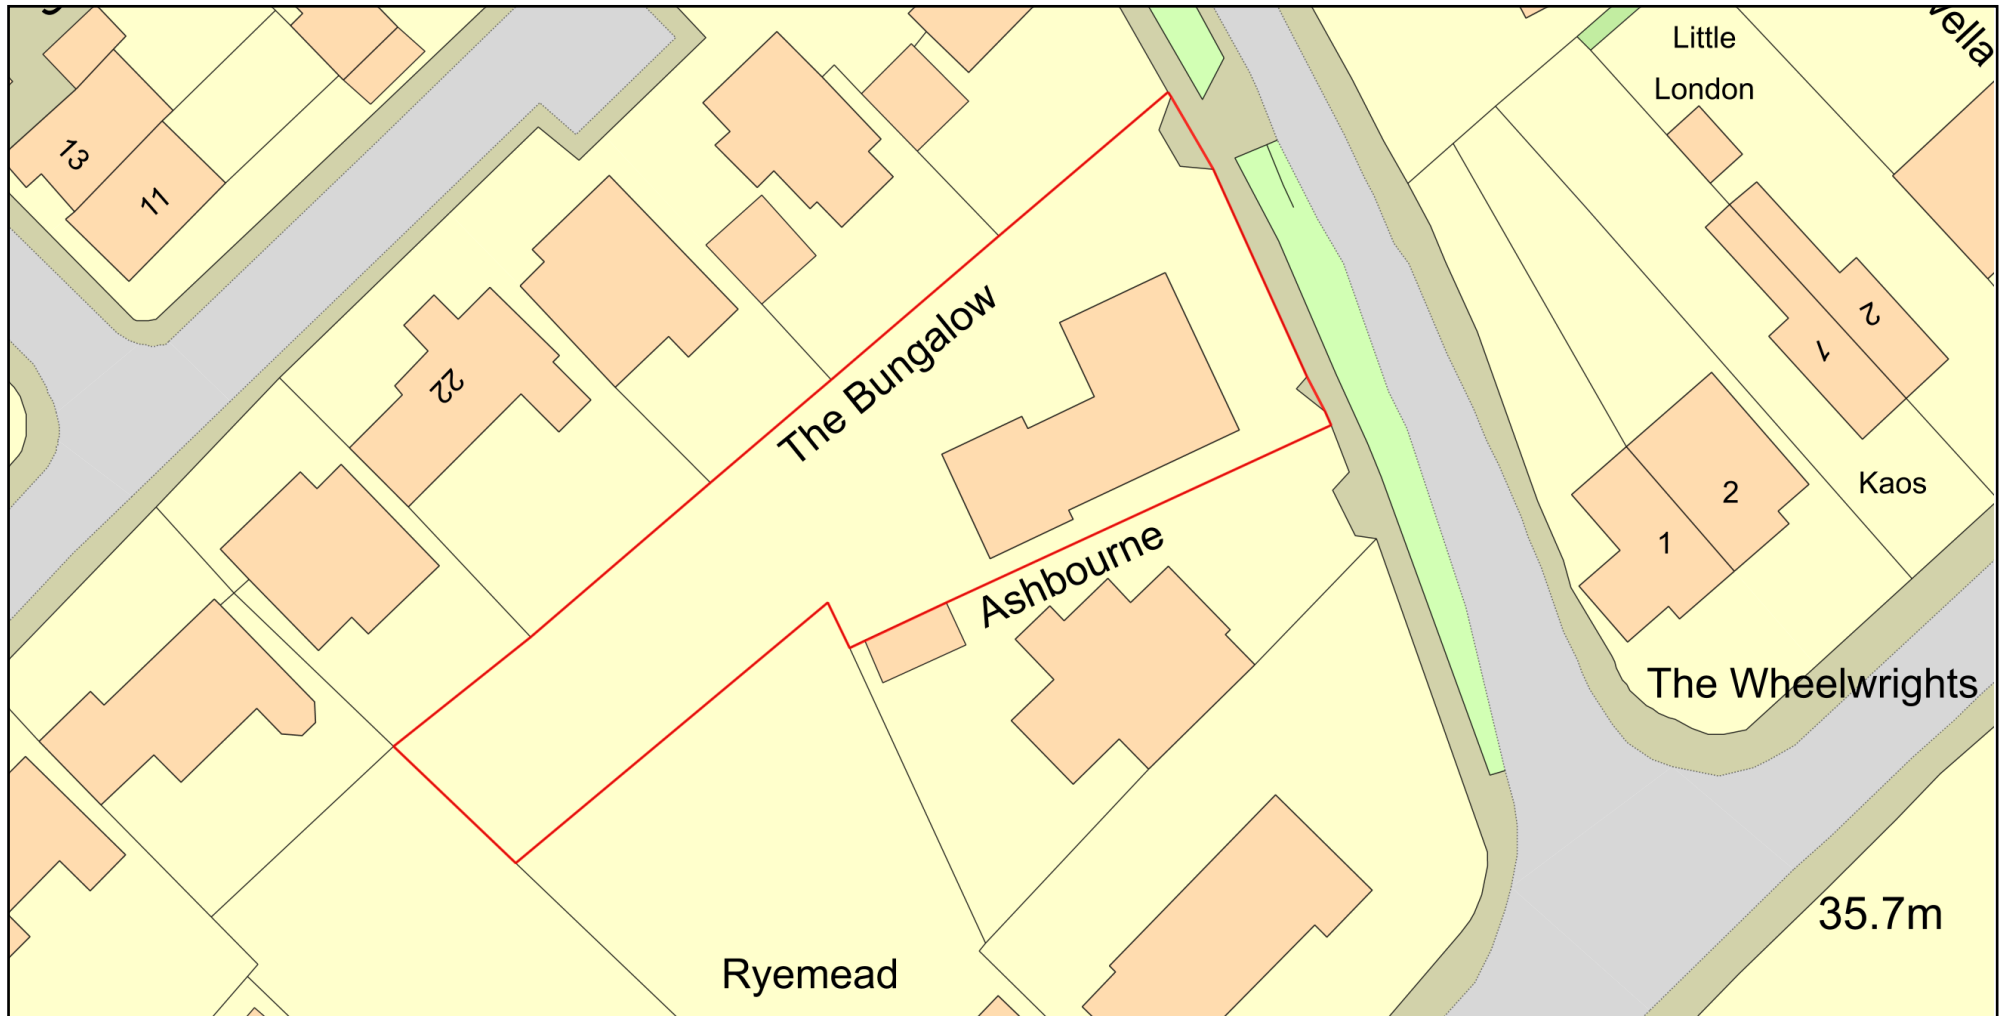

Block Plan

35.7m

Plan Produced for: Simon Vipond

Date Produced: 01 May 2023

Plan Reference Number: TQRQM23121180244317

Scale: 1:500 @ A4