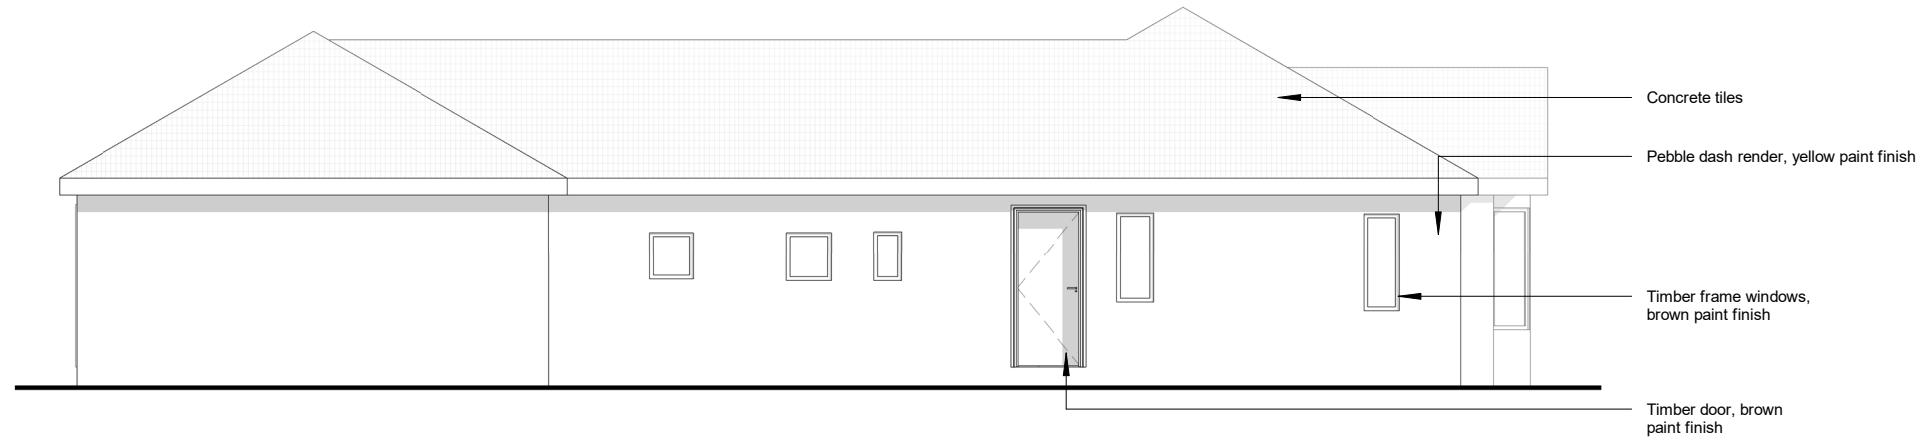

1 | North
1 : 100

3 | South
1 : 100

2 | East
1 : 100

4 | West
1 : 100

Rev	Description	Date
P1	Planning	04/05/23

Project
The Bungalow
Coggeshall Rd
Feering
CO5 9QB

Drawing
Existing Elevations

Scale	Date
1 : 100 @ A3	04/10/23

Drawn By	Checked By
-	-

Job Number	Status	Purpose of Issue
N/A	N/A	Planning

Drawing No.	Rev
08-0200	P1