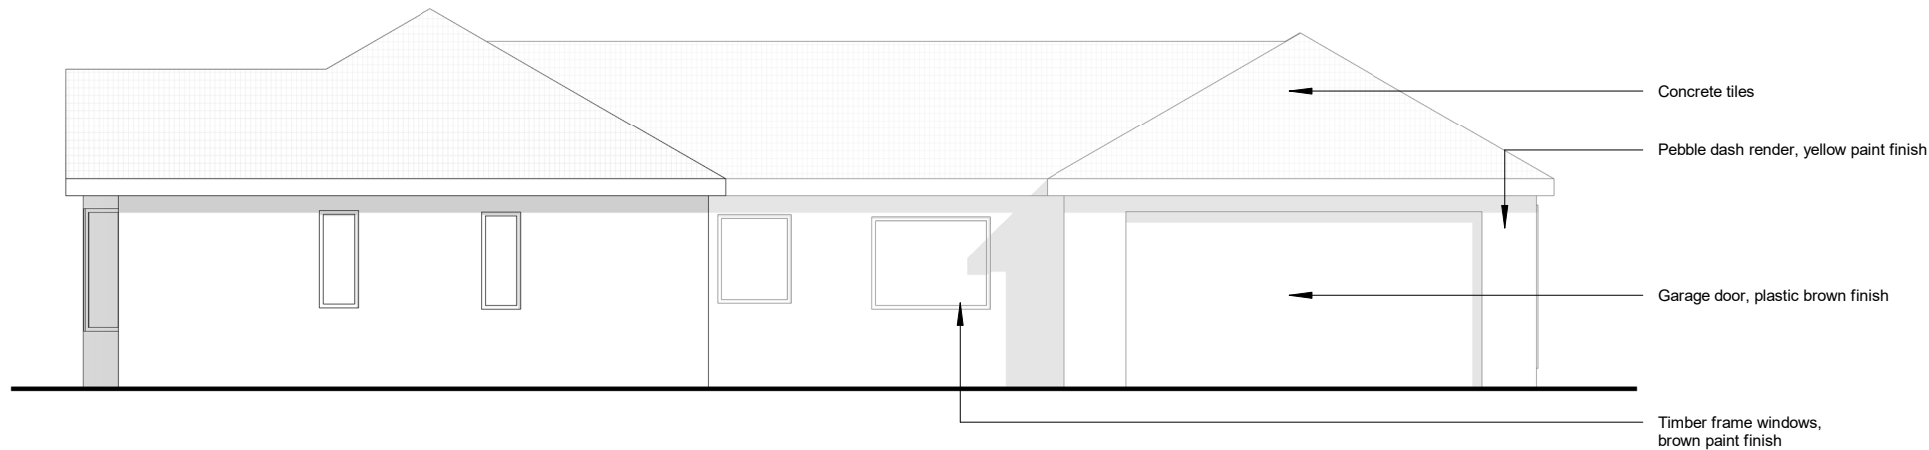

1 | North
1 : 100

3 | South
1 : 100

2 | East
1 : 100

4 | West
1 : 100

Rev	Description	Date
P1	Planning	04/05/23

Project
The Bungalow
Coggeshall Rd
Feering
CO5 9QB

Drawing
Existing Elevations

Scale	Date
1 : 100 @ A3	04/10/23

Drawn By	Checked By
-	-

Job Number	Status	Purpose of Issue
N/A	N/A	Planning

Drawing No.	Rev
08-0200	P1