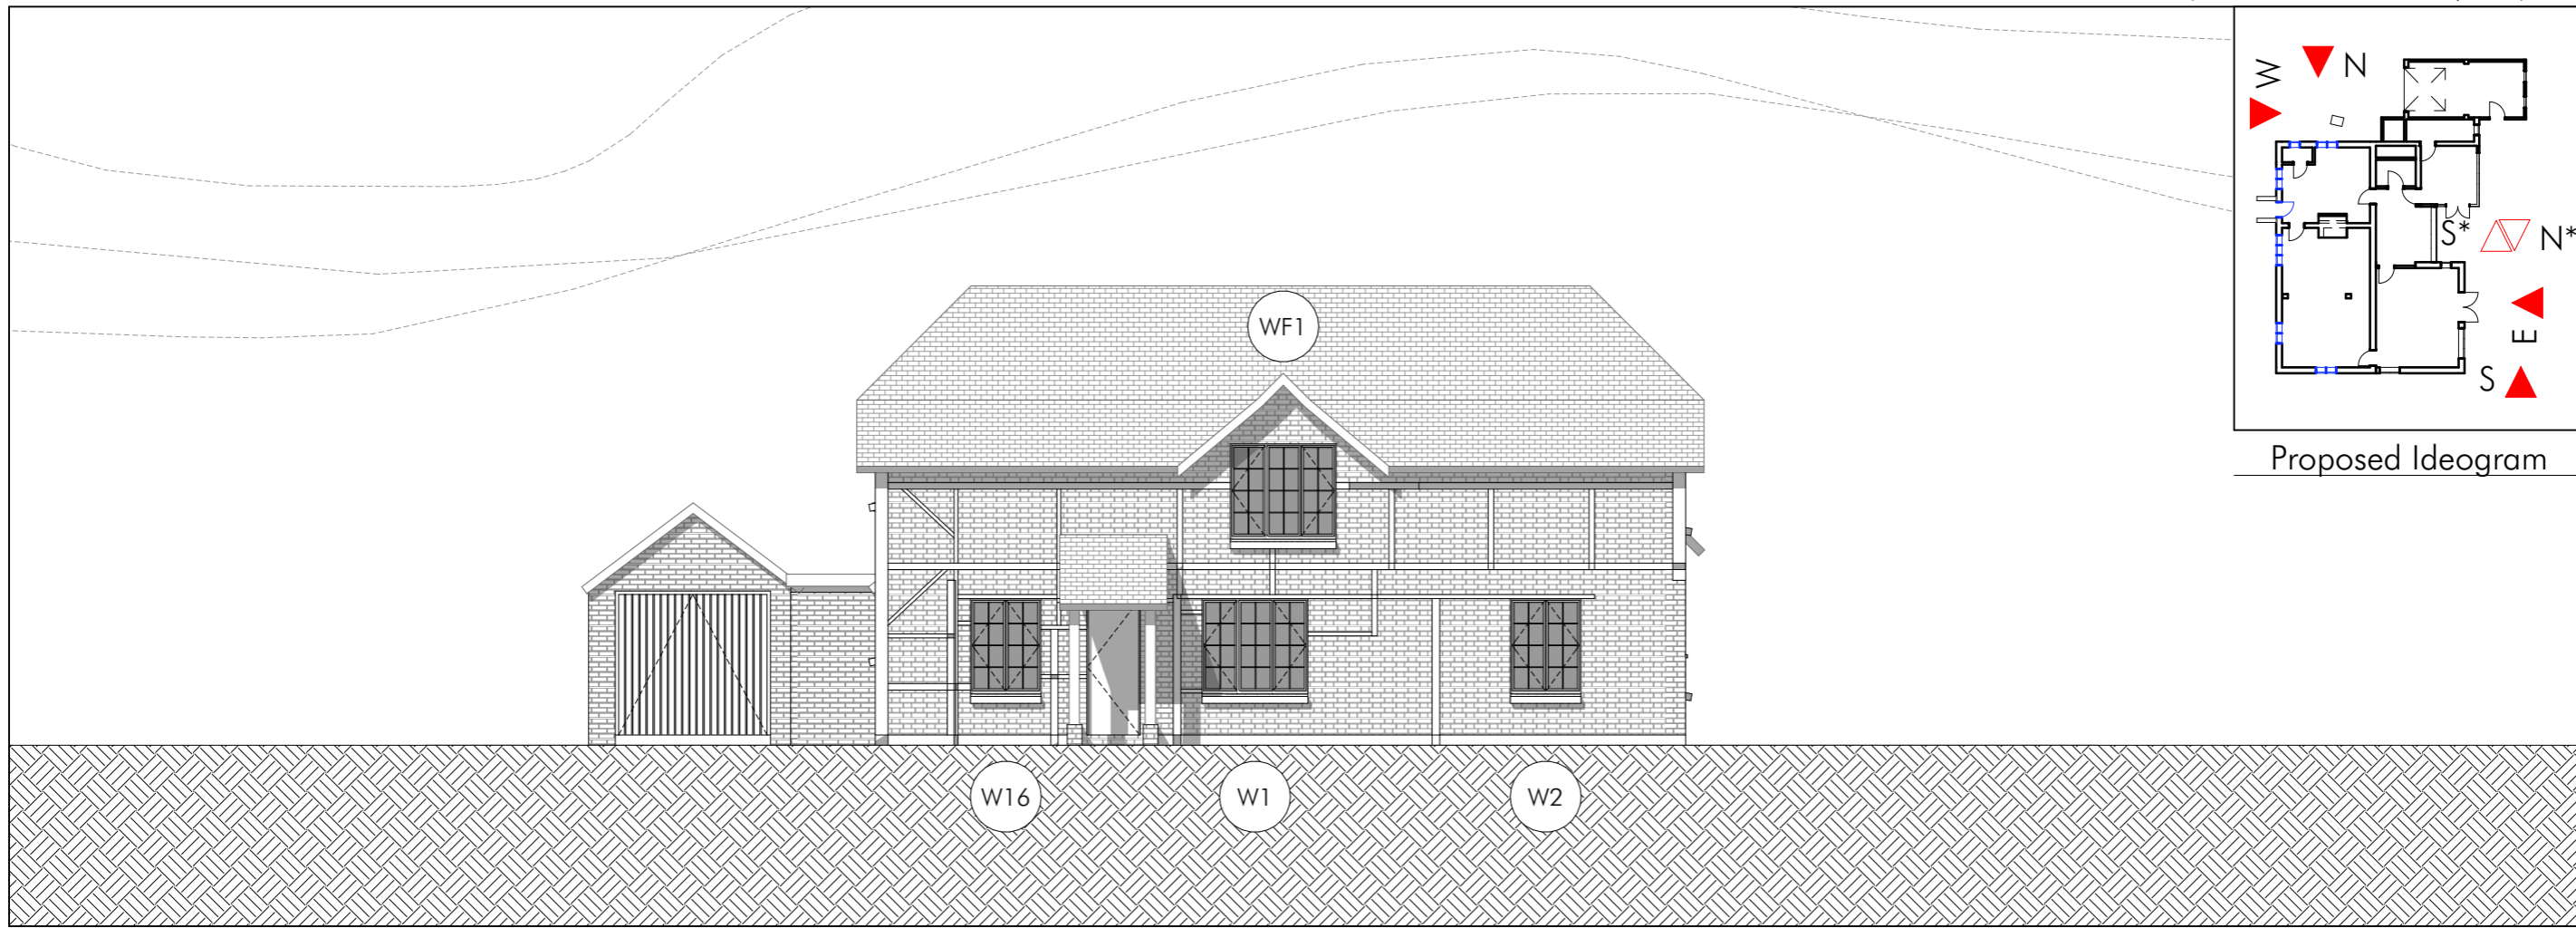

Do not scale from this drawing - All dimensions are to be checked on site and any discrepancies to be reported to the architect before construction commences. If in doubt ask. © This design remains the property of Brook Morton Architecture and may not be copied without written authorisation.

Existing West Elevation

1:100

Proposed Ideogram

Existing South Elevation

1:100

South Elevation

1:100

<p>29 b Stoney Lane Winchester SO22 6DP M : 07881 911806 nicholas@brookmorton.com www.brookmorton.com</p>	<p>Client Val and Wayne Coupland</p>	<p>Initial issue 21st March 2023</p>
	<p>Project Woodpecker Cottage, Ecchinswell RG20 4UA</p>	<p>Scales 1:100, 1:350 at A3</p>
<p>BROOKMORTON ARCHITECTURE</p>	<p>Drawing No. BMA334/PL06A</p>	<p>SK/PL/BR/CON</p>