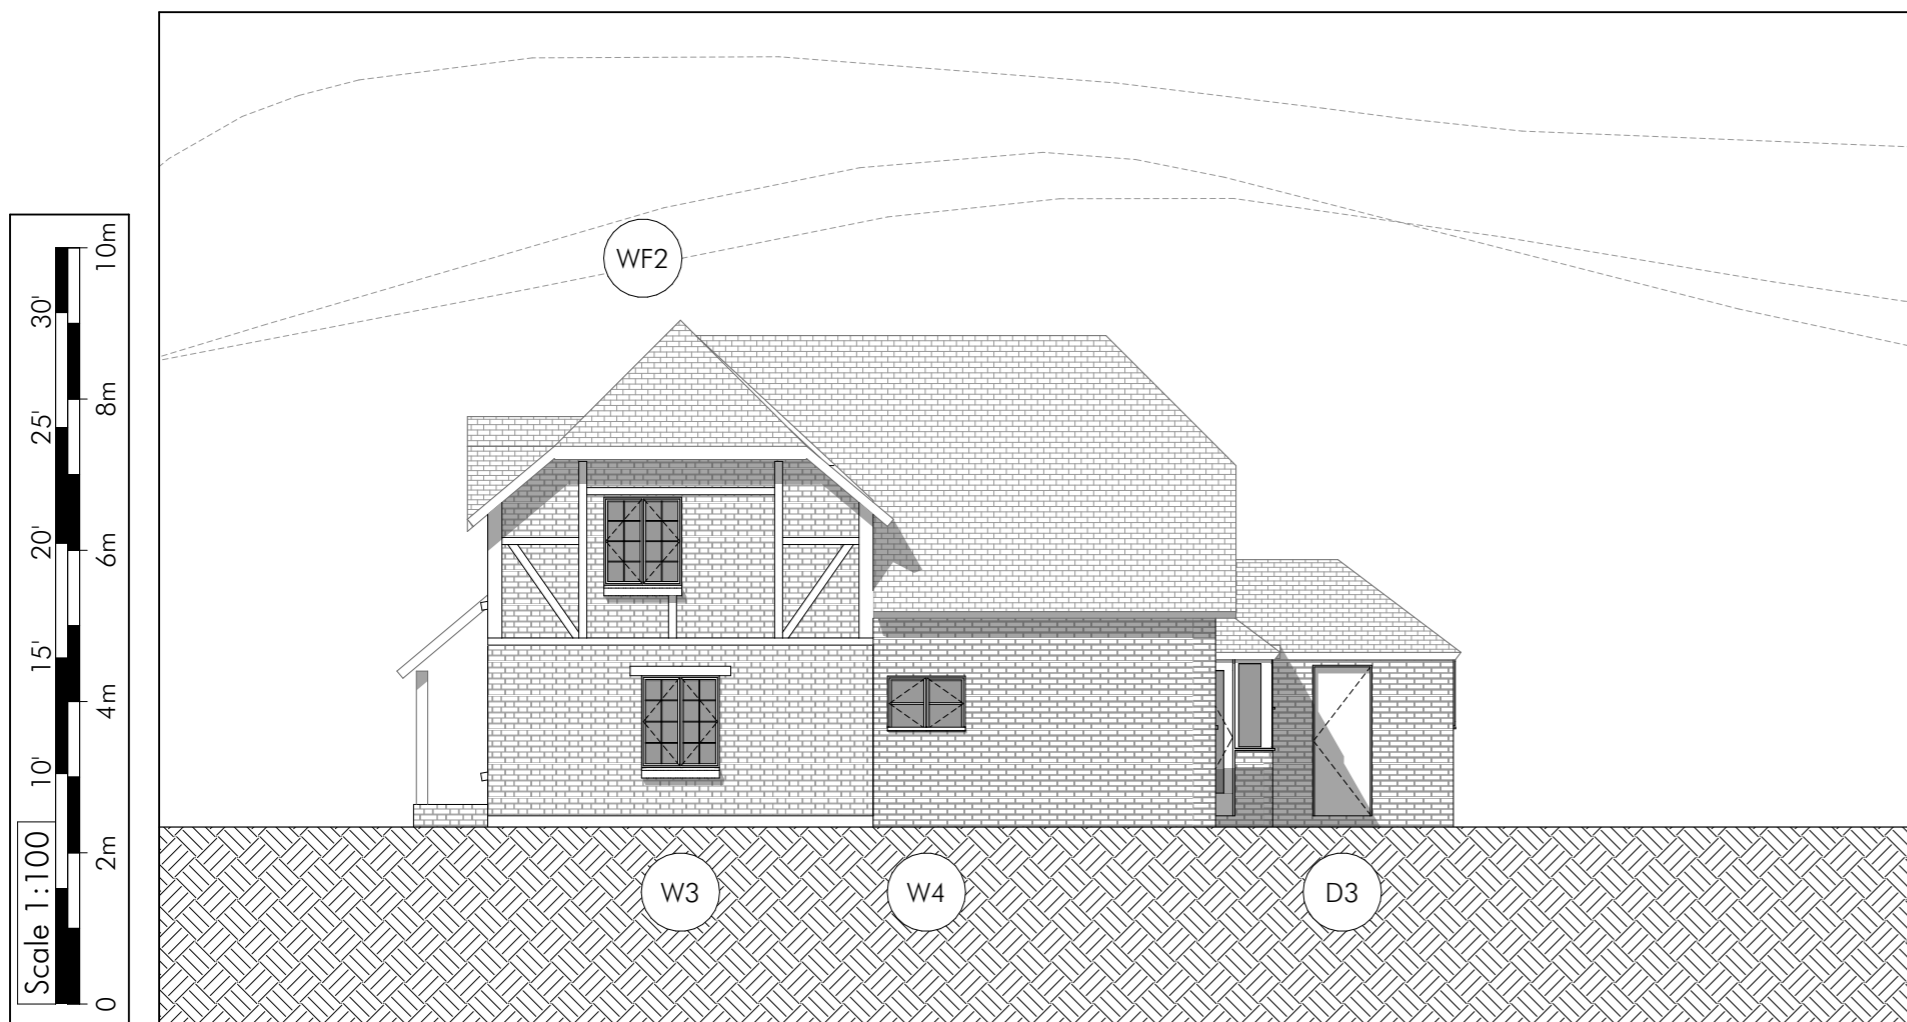

Do not scale from this drawing - All dimensions are to be checked on site and any discrepancies to be reported to the architect before construction commences. If in doubt ask. © This design remains the property of Brook Morton Architecture and may not be copied without written authorisation.

Existing West Elevation

1:100

Proposed Ideogram

Existing South Elevation

1:100

South Elevation

1:100

<p>29 b Stoney Lane Winchester SO22 6DP M : 07881 911806 nicholas@brookmorton.com www.brookmorton.com</p>	<p>Client Val and Wayne Coupland</p>	<p>Initial issue 21st March 2023</p>
	<p>Project Woodpecker Cottage, Ecchinswell RG20 4UA</p>	<p>Scales 1:100, 1:350 at A3</p>
<p>BROOKMORTON ARCHITECTURE</p>	<p>Drawing No. BMA334/PL06A</p>	<p>SK/PL/BR/CON</p>