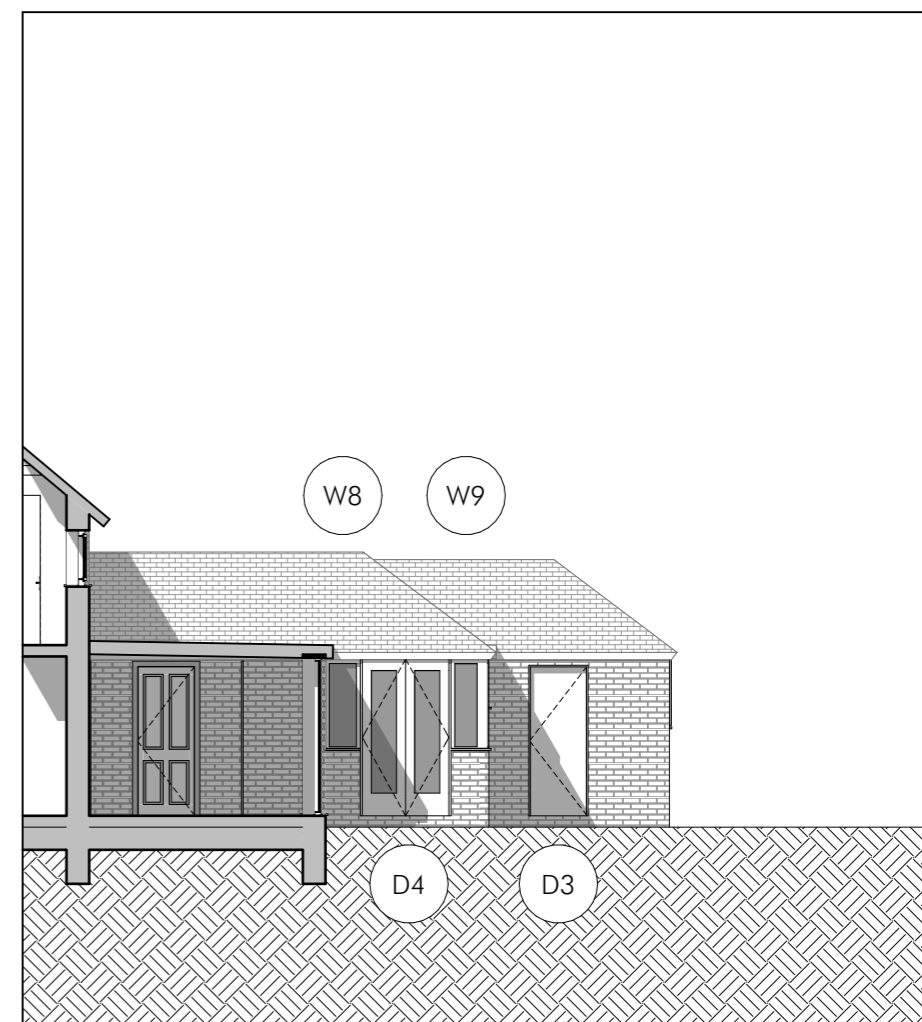

Existing West Elevation

1:100

Proposed Ideogram

Existing South Elevation

1:100

South Elevation

1:100

<p>29 b Stoney Lane Winchester SO22 6DP M : 07881 911806 nicholas@brookmorton.com www.brookmorton.com</p>	<p>Client Val and Wayne Coupland</p>	<p>Initial issue 21st March 2023</p>
	<p>Project Woodpecker Cottage, Ecchinswell RG20 4UA</p>	<p>Scales 1:100, 1:350 at A3</p>
<p>BROOKMORTON ARCHITECTURE</p>	<p>Drawing No. BMA334/PL06A</p>	<p>SK/PL/BR/CON</p>