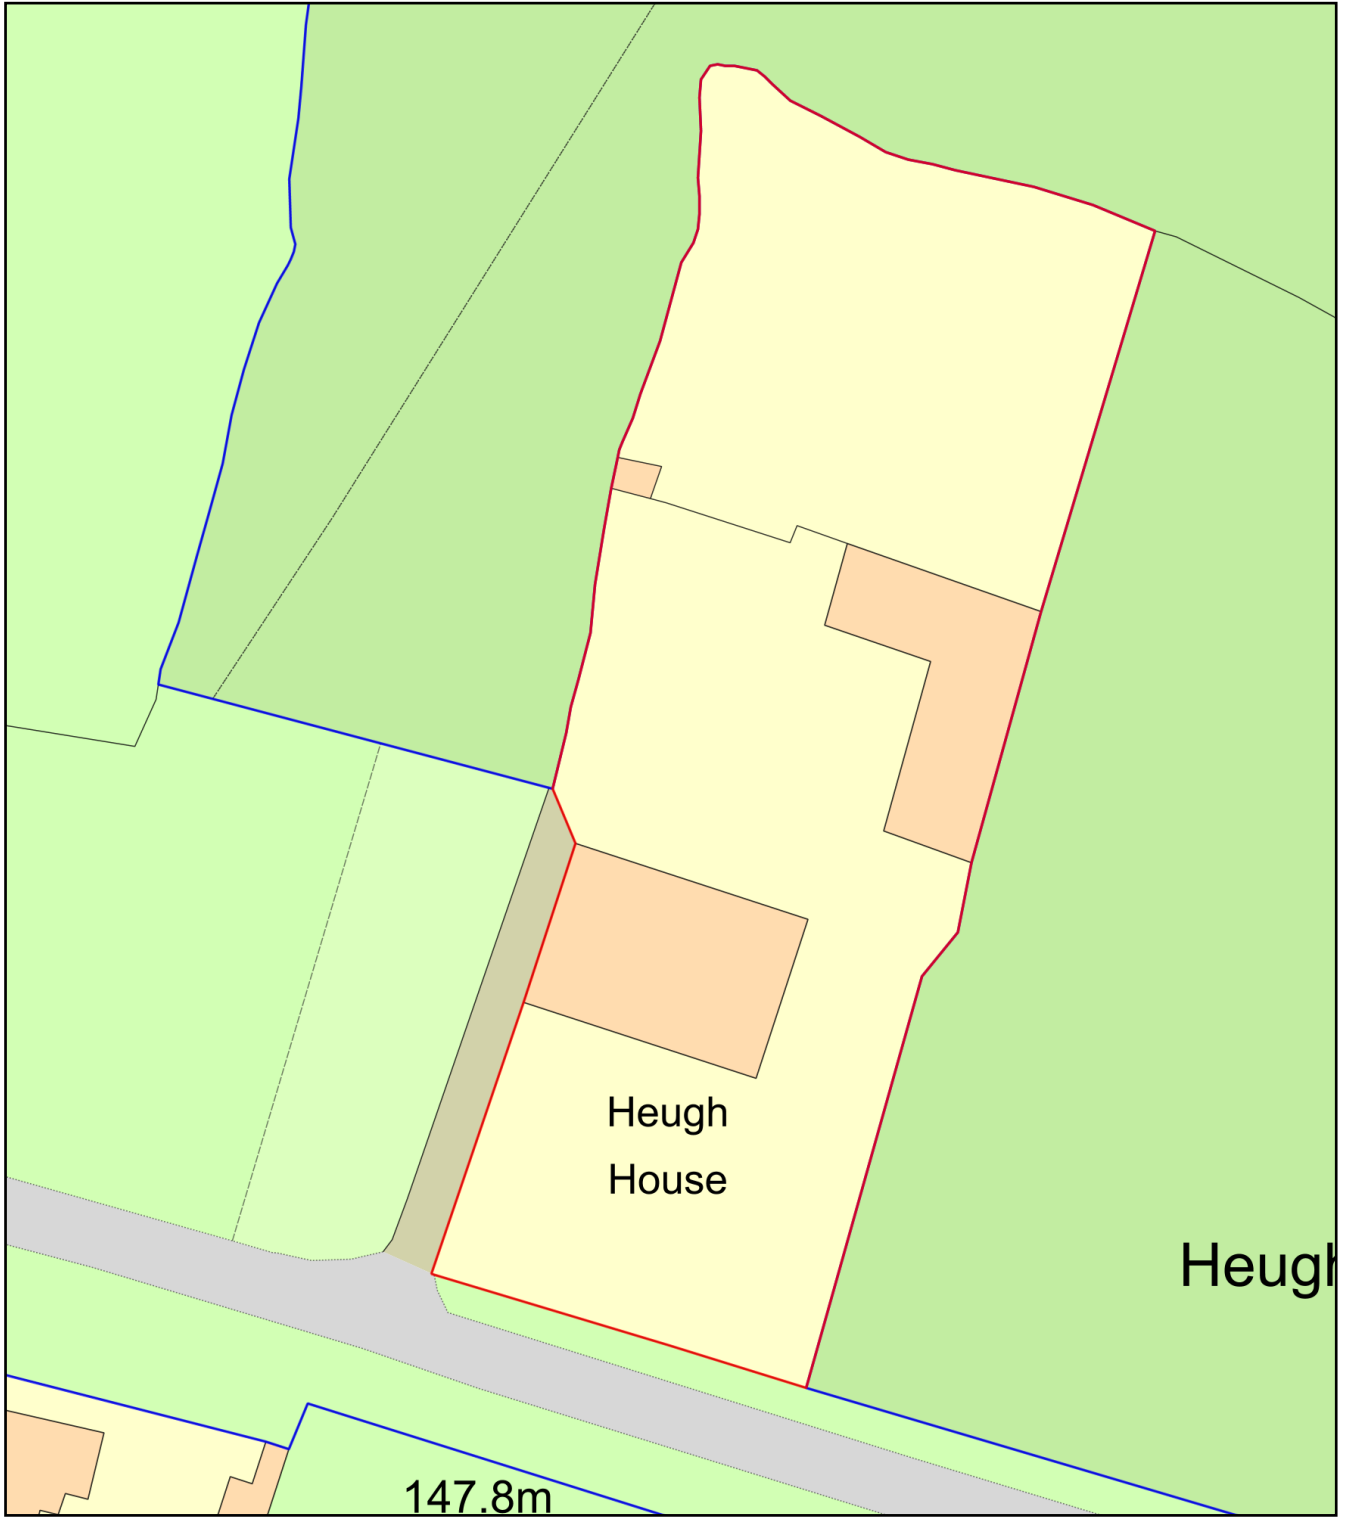

Heugh House site plan

Plan Produced for: Jane Lewis

Date Produced: 06 Mar 2023

Plan Reference Number: TQRQM23065164510458

Scale: 1:500 @ A4