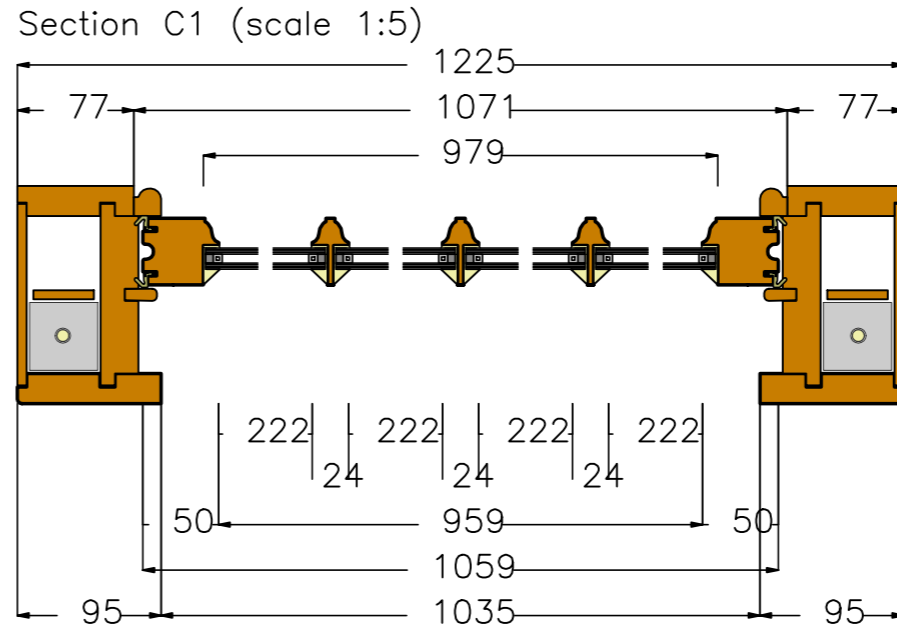

View from outside (scale 1:10)

Comments

Customer: Blackthorn Timber
Windows - Lewis
Ref: -

F/Sashes	
F/Ironmo	
Glaze	
P/O/B	

Revisions

Project - 101675-1

Drawing No	5
Scale	As shown on A3
Drawn by	
Date	09.02.2023