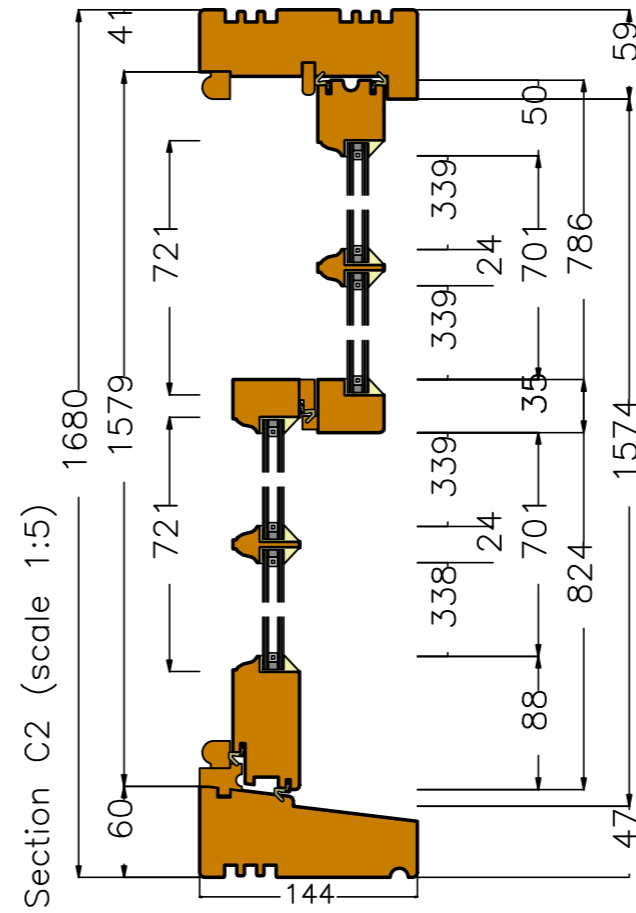

View from outside (scale 1:10)

Comments

Customer: Blackthorn Timber
Windows - Lewis
Ref: -

F/Sashes	
F/Ironmo	
Glaze	
P/O/B	

Revisions

Project - 101675-1

Drawing No	5
Scale	As shown on A3
Drawn by	
Date	09.02.2023