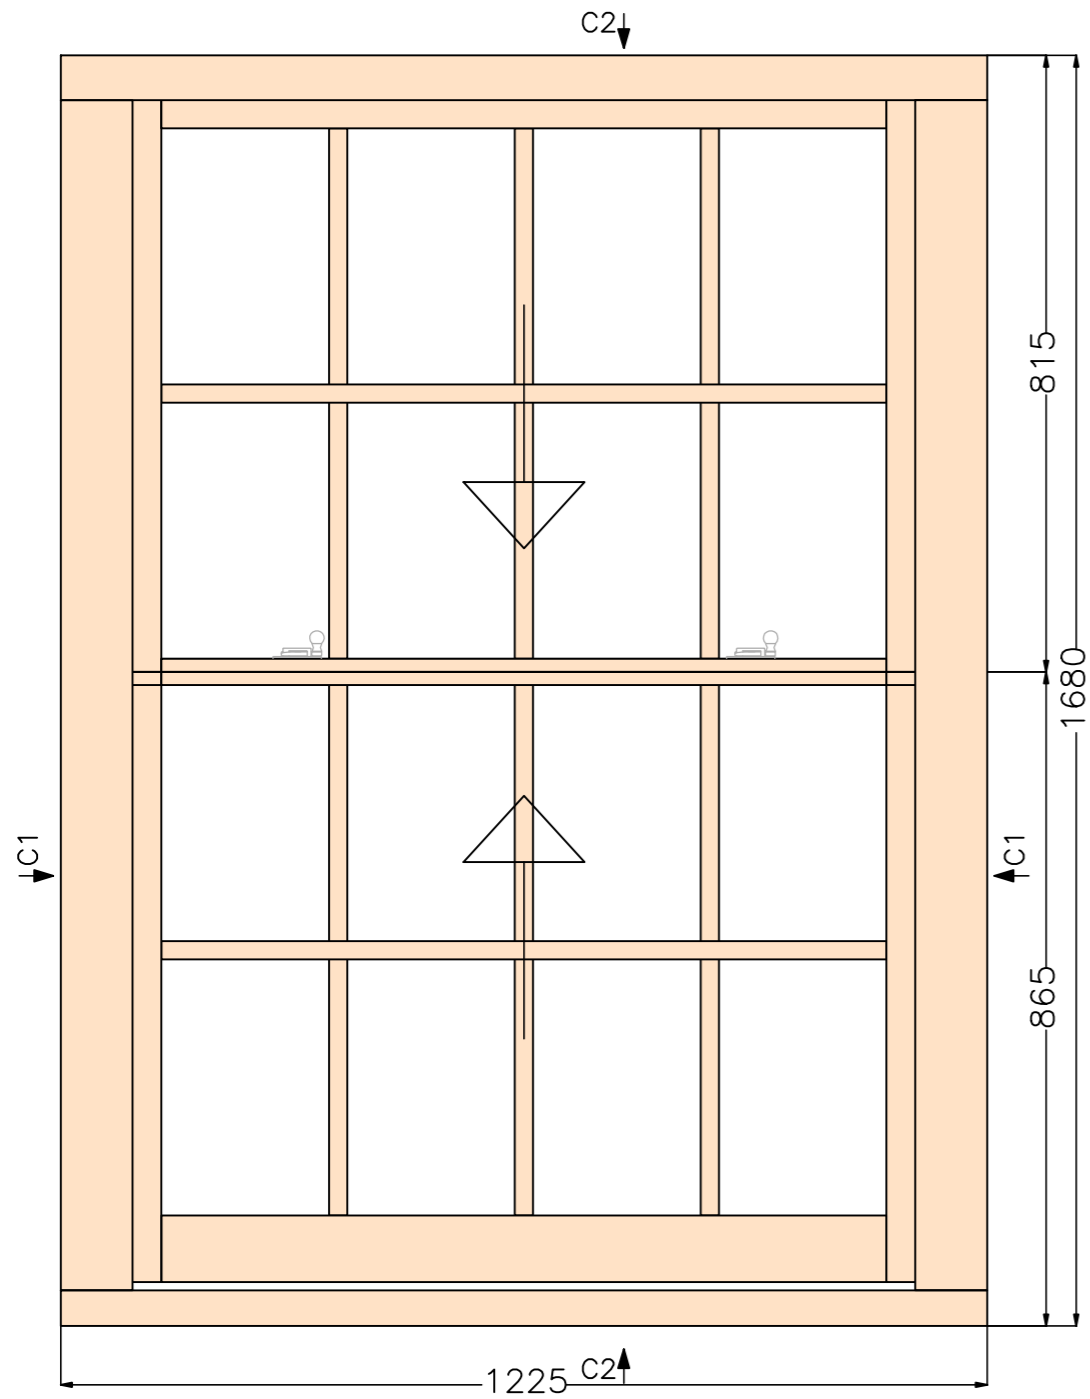

View from outside (scale 1:10)

Comments

Customer: Blackthorn Timber
Windows - Lewis
Ref: -

F/Sashes	
F/Ironmo	
Glaze	
P/O/B	

Revisions

Project - 101675-1

Drawing No	5
Scale	As shown on A3
Drawn by	
Date	09.02.2023