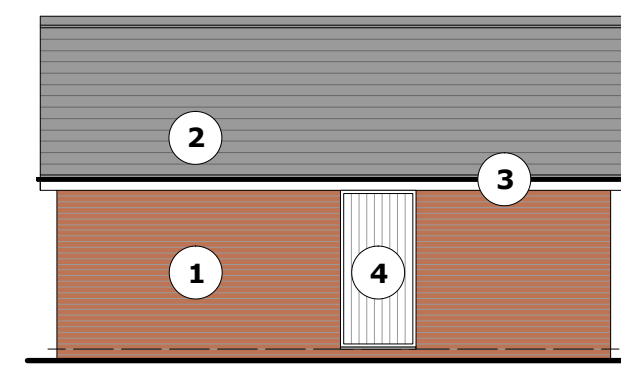

FRONT ELEVATION
1:100

SIDE ELEVATION
1:100

REAR ELEVATION
1:100

SIDE ELEVATION
1:100

| MATERIALS NOTES | |
|-----------------|--|
| 1 | Red or buff facing brickwork |
| 2 | Fibre concrete slates |
| 3 | White upvc fascia and soffits with black gutters |
| 4 | White upvc double glazed doors |
| 5 | Brick soldier course to heads and cills |

FRONT ELEVATION
1:100

SIDE ELEVATION
1:100

REAR ELEVATION
1:100

SIDE ELEVATION
1:100

FRONT ELEVATION
1:100

SIDE ELEVATION
1:100

REAR ELEVATION
1:100

SIDE ELEVATION
1:100