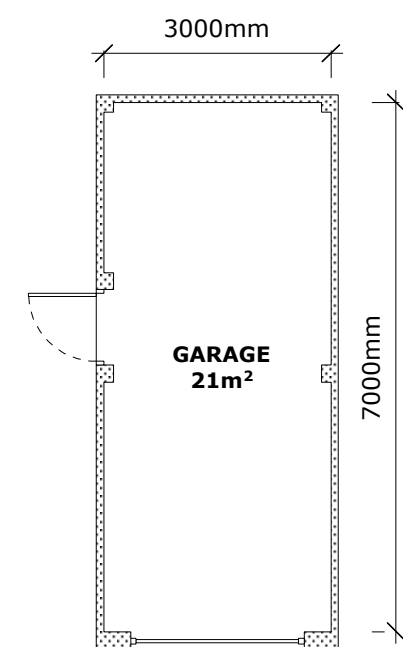

FRONT ELEVATION
1:100

SIDE ELEVATION
1:100

REAR ELEVATION
1:100

SIDE ELEVATION
1:100

FRONT ELEVATION
1:100

SIDE ELEVATION
1:100

REAR ELEVATION
1:100

SIDE ELEVATION
1:100

PLOT 1, 2 & 3 AS SHOWN
PLOT 6 & 7 HANDED

PLOT 4 & 5 AS SHOWN

BUNGALOW SITE KEY PLAN
1:500

GENERAL NOTES

- Dimensions are in millimetres (unless stated otherwise) and are to block or stud faces.
- Drawings are not to be scaled, use figured dimensions only.
- Notify the Architect of any discrepancies within the drawing and contact for clarification before proceeding.
- All proprietary items to be fitted strictly in accordance with manufacturers instructions.
- All works to be carried out in accordance with latest related British Standards and relevant codes of practice.

| | | | | |
|--------------------------------------|---------|--|--------------|---------------|
| Rev | Date | Revision Description | Scale | AS SHOWN @ A2 |
| B | 3.10.18 | Garages to plots 6 & 7 updated. | | |
| A | 23.8.18 | Site layout updated. Double garage added to plots 4 & 5. | | |
| PROPOSED DEVELOPMENT | | | Project Ref. | 3344 |
| BETTS GREEN ROAD | | | Drawing Ref. | PA-24 B |
| LITTLE CLACTON | | | Date Drawn | MAY 2018 |
| GARAGE PLANS & ELEVATIONS | | | Drawn By | LR |
| | | | Checked By | IJ |