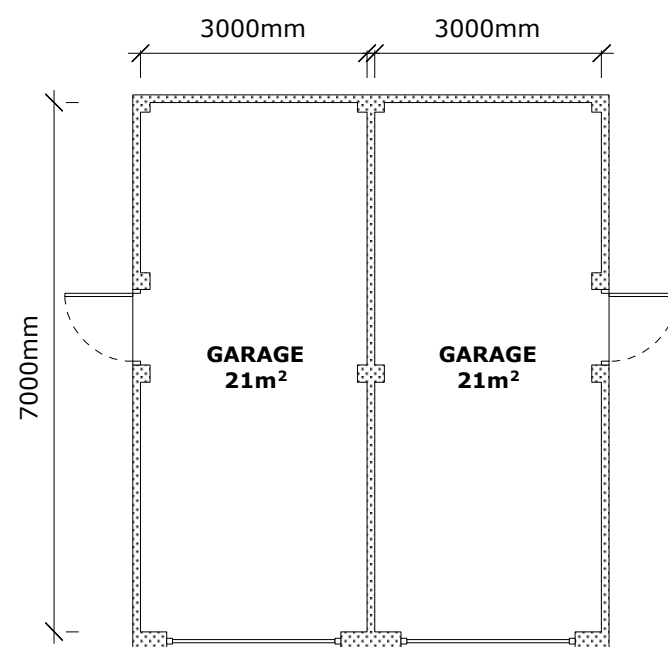

FRONT ELEVATION
1:100

SIDE ELEVATION
1:100

REAR ELEVATION
1:100

SIDE ELEVATION
1:100

FRONT ELEVATION
1:100

SIDE ELEVATION
1:100

REAR ELEVATION
1:100

SIDE ELEVATION
1:100

PLOT 1, 2 & 3 AS SHOWN
PLOT 6 & 7 HANDED

PLOT 4 & 5 AS SHOWN

BUNGALOW SITE KEY PLAN
1:500

GENERAL NOTES

- Dimensions are in millimetres (unless stated otherwise) and are to block or stud faces.
- Drawings are not to be scaled, use figured dimensions only.
- Notify the Architect of any discrepancies within the drawing and contact for clarification before proceeding.
- All proprietary items to be fitted strictly in accordance with manufacturers instructions.
- All works to be carried out in accordance with latest related British Standards and relevant codes of practice.