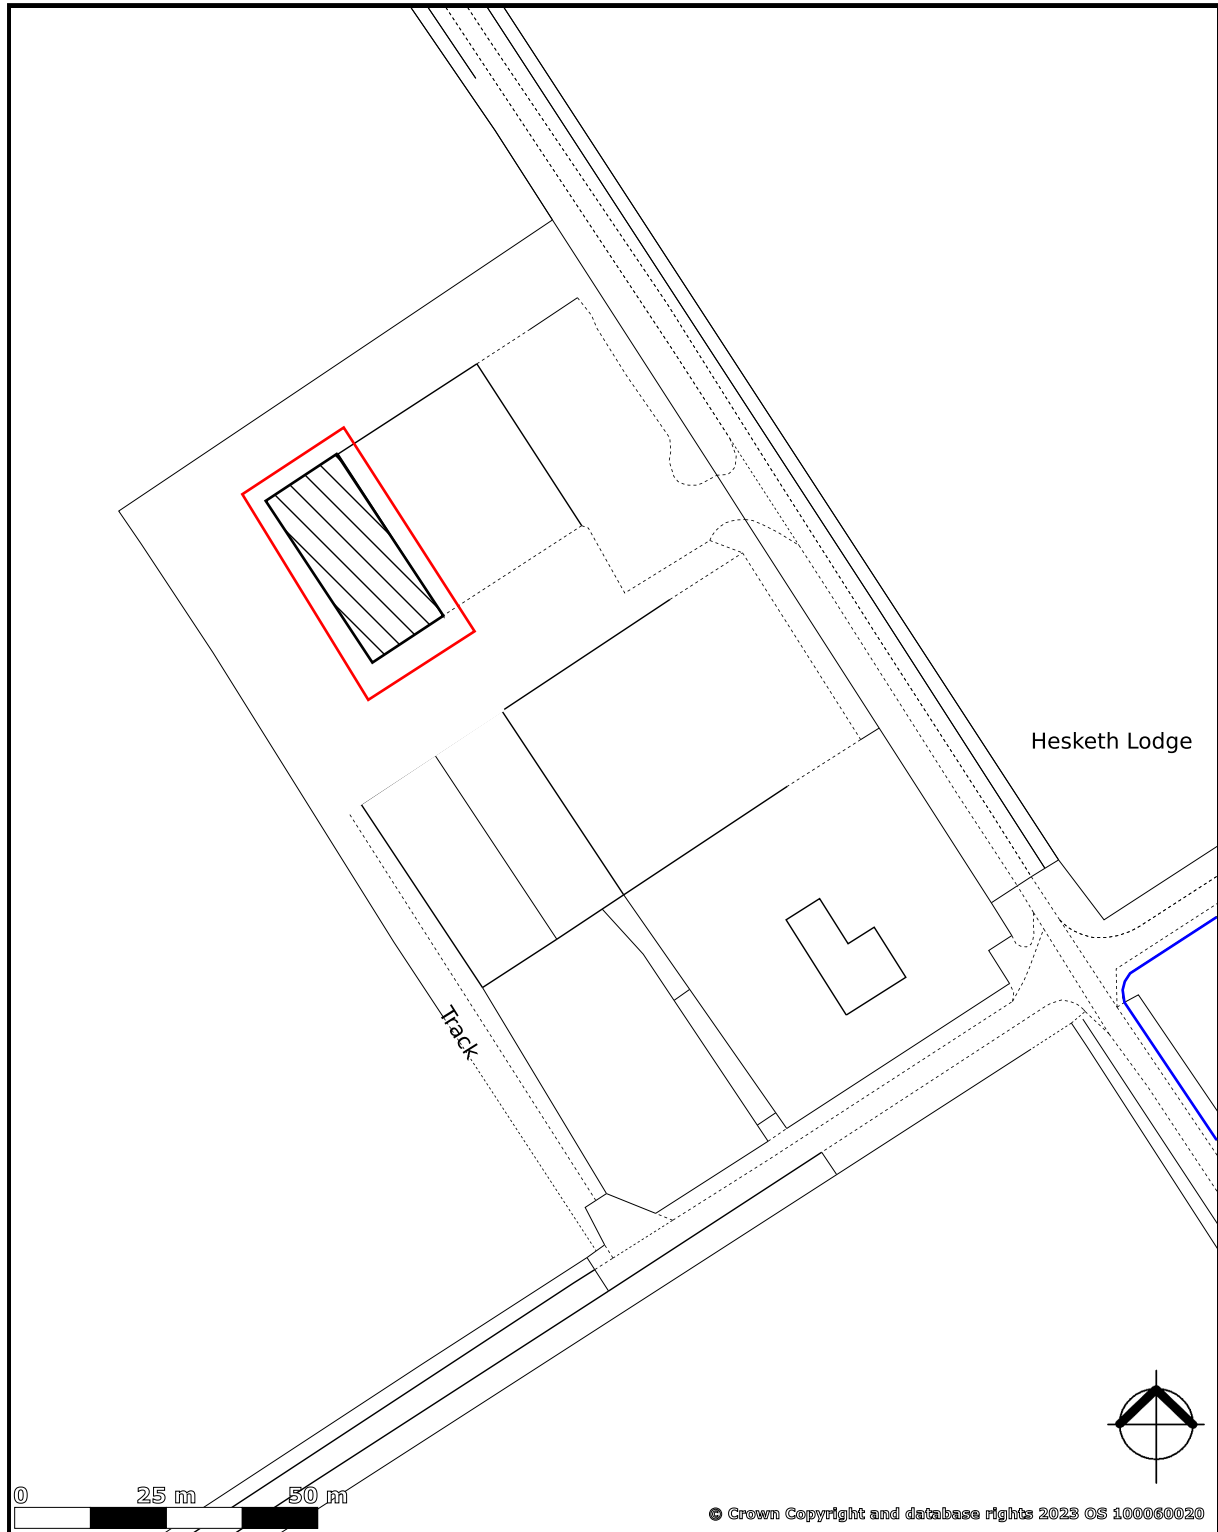

WIGNALLS

Chartered Surveyors, Planning
Consultants & Land Agents

created on **edozo**

Plotted Scale - 1:1,250

Site Location Plan (Proposed) Hesketh Lodge, Shore Road, Hesketh Bank, Preston

This map is published for convenience of identification only and although believed to be correct, is not guaranteed and it does not form any part of any contract