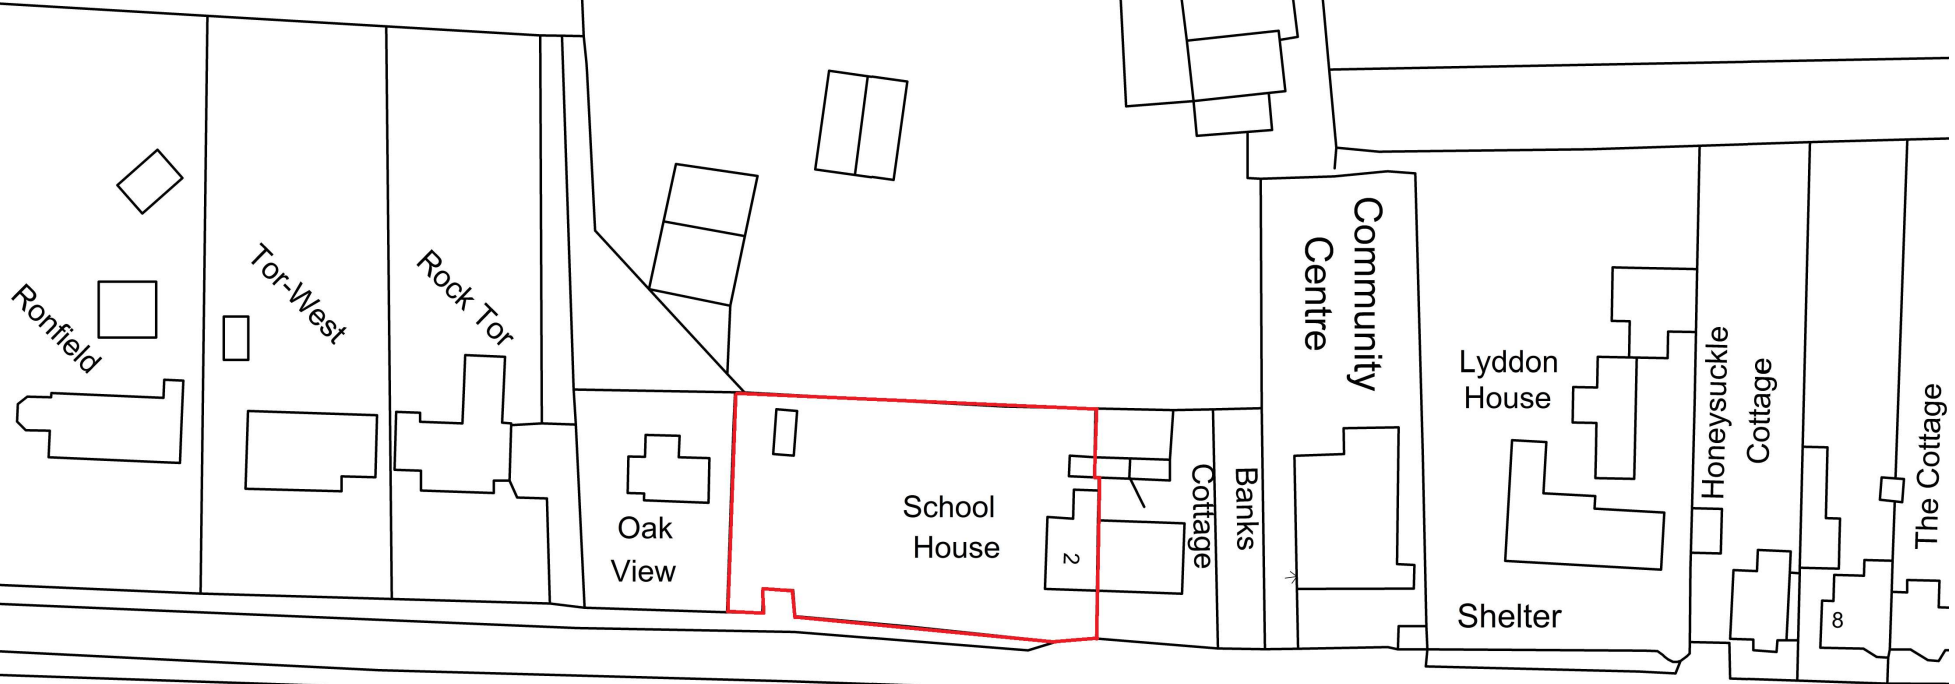

Wrights Cottage

SCALE 1:1250 @ A4

Ordnance Survey © Crown Copyright 2023. All Rights Reserved. Licence number 100022432

**Promap**  
LANDMARK INFORMATION