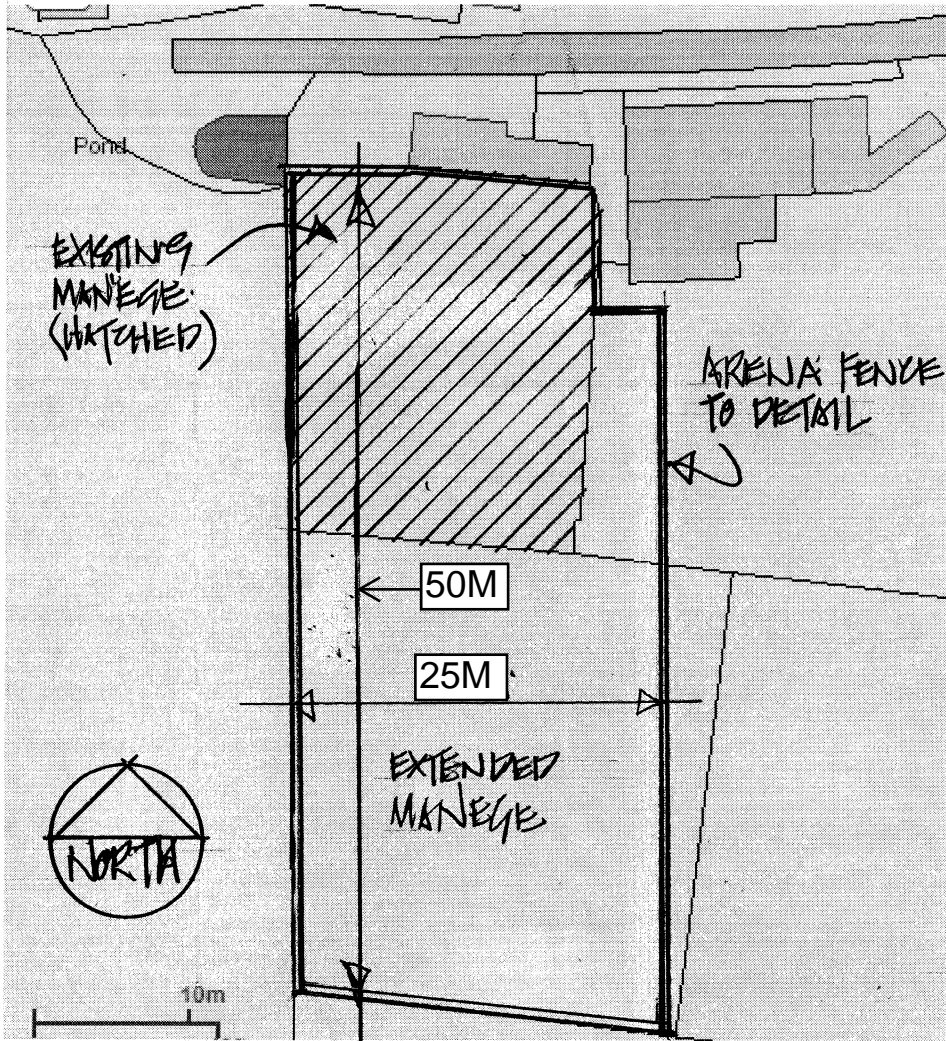

WALNUT TREE COTTAGE, UPWICK GREEN, ALBURY
EXTENSION TO EXISTING MANEGE

1:1500

BLOCK PLAN

1:1250
LOCATION