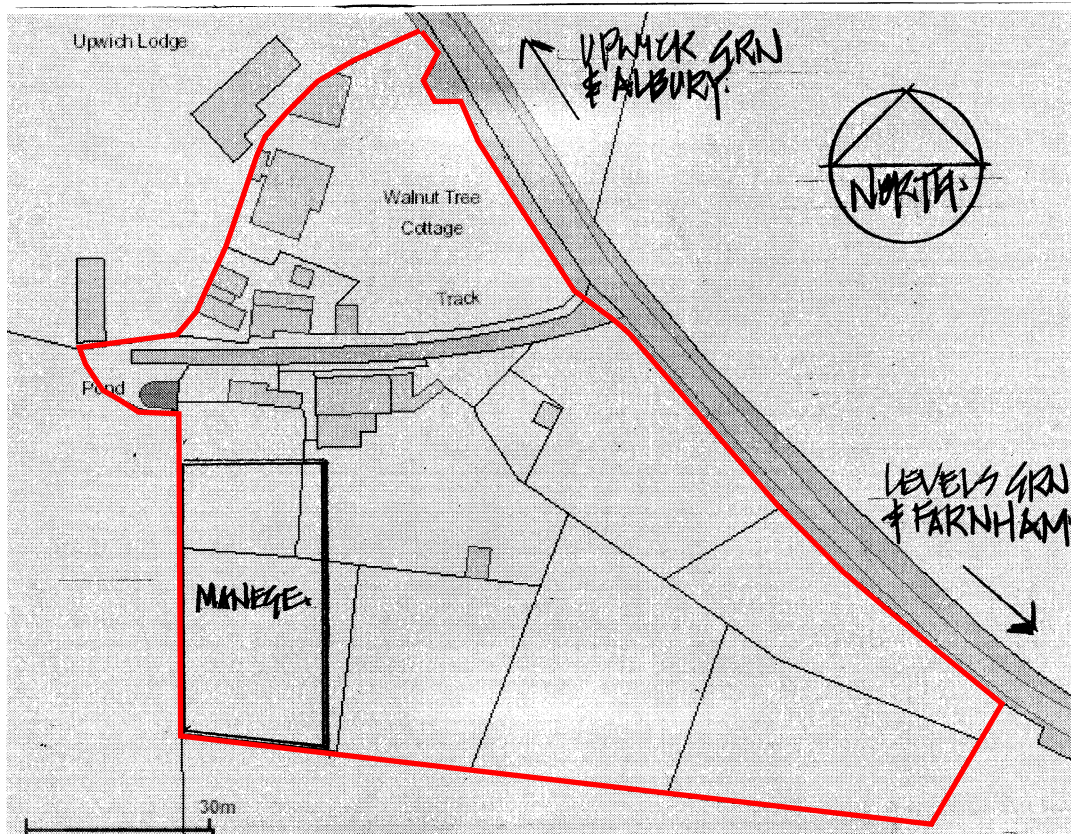

WALNUT TREE COTTAGE, UPWICK GREEN, ALBURY
EXTENSION TO EXISTING MANEGE

1:1500

BLOCK PLAN

1:1250
LOCATION