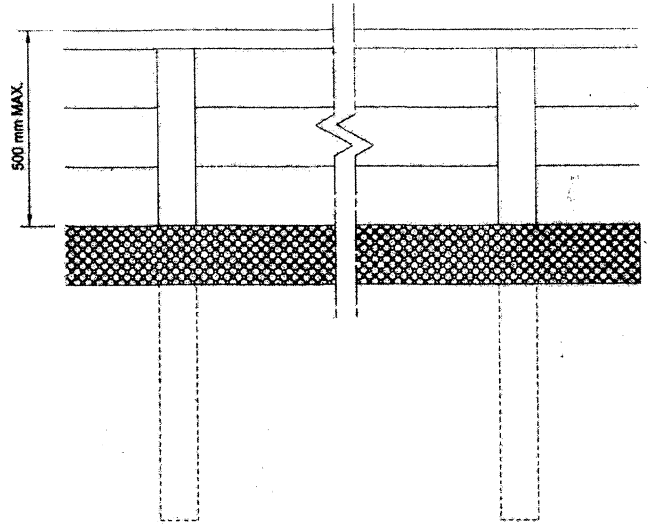

# WALNUT TREE COTTAGE, UPWICK GREEN, ALBURY. EXTENSION TO EXISTING MANEGE.

PROPOSED OUTDOOR ARENA  
TYPICAL CROSS SECTION  
SCALE 1:10 @ A3

PROPOSED OUTDOOR ARENA SURFACE RETENTION  
TYPICAL ELEVATION  
SCALE 1:10 @ A3