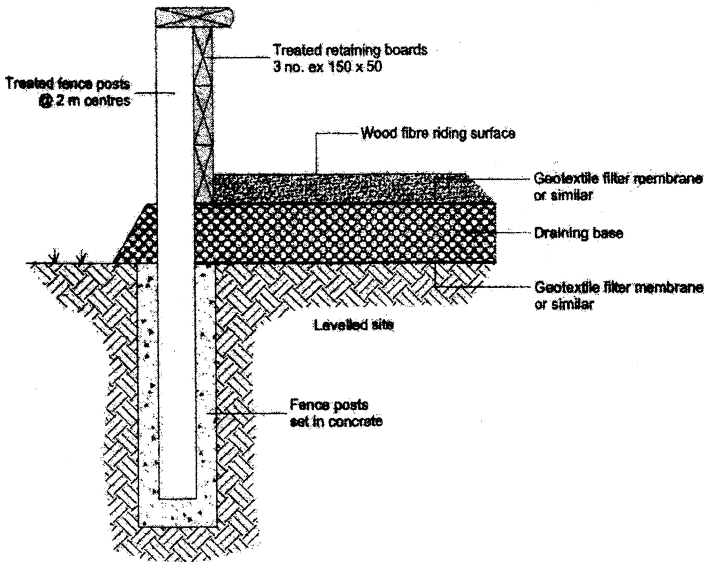

# WALNUT TREE COTTAGE, UPWICK GREEN, ALBURY. EXTENSION TO EXISTING MANEGE.

PROPOSED OUTDOOR ARENA  
TYPICAL CROSS SECTION  
SCALE 1:10 @ A3

PROPOSED OUTDOOR ARENA SURFACE RETENTION  
TYPICAL ELEVATION  
SCALE 1:10 @ A3