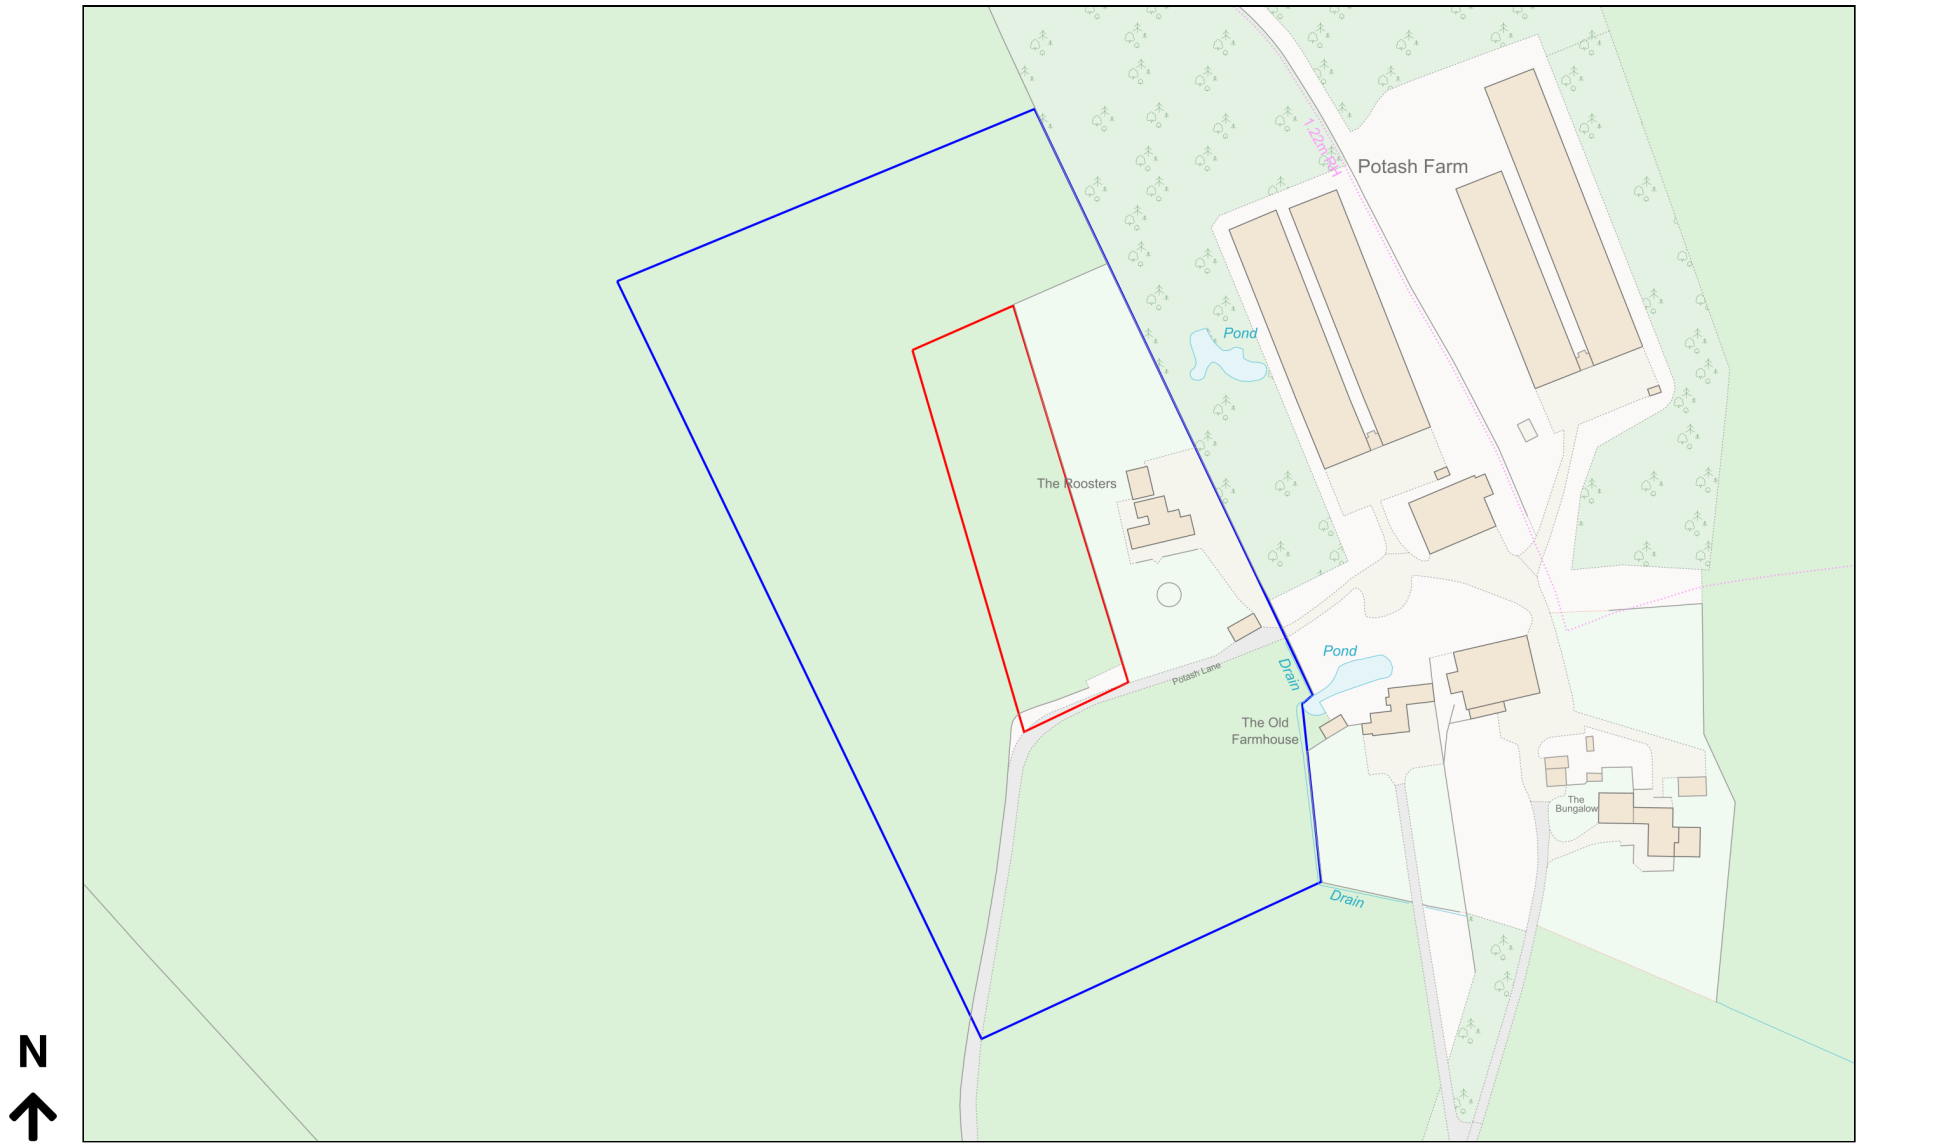

# Location Plan

Site Address: The Roosters, Potash Lane, Wyverstone, IP14 4SN

Date Produced: 31-May-2023

Scale: 1:2500 @A4

Planning Portal Reference: PP-12164257v2