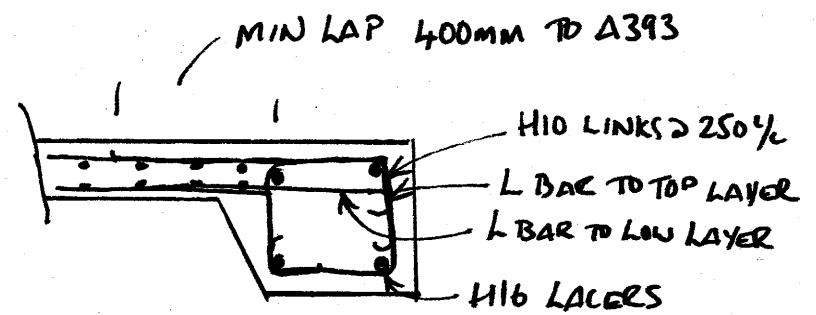

BASE

75mm CONC BLINDING TO BEAMS
150mm CRUSHED CONC UNDER SLAB
POLYTHENE DPM ON SAND BLINDING
NON SLIP TAMP FINISH TO SLAB

DISS GOLF CLUB
NEW EQUIP STORE - RC SLAB