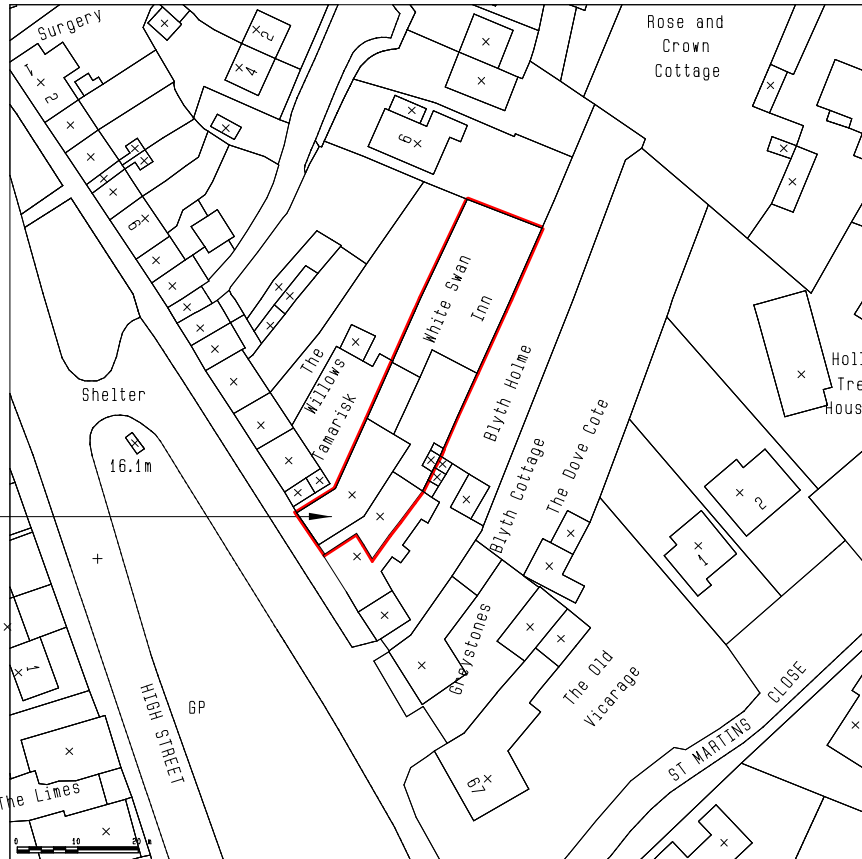

Site Referred to

Site Location Plan

Scale 1:1250

Applied Design Partnership Ltd
Project Management • Interior Design • Architecture
2a ROBIN LANE, PUDSEY, WEST YORKSHIRE LS28 7BN
Tel: 07973 819846
email : david@adpdesignpartnership.co.uk

Site
White Swan Inn
Blyth Holme, Blyth
S81 8EQ

Title
Site Location Plan

Drawing Ref.	Drawing No. 1260-04	Revision
Scale 1:1250 @ A4	Drawn DM	Date