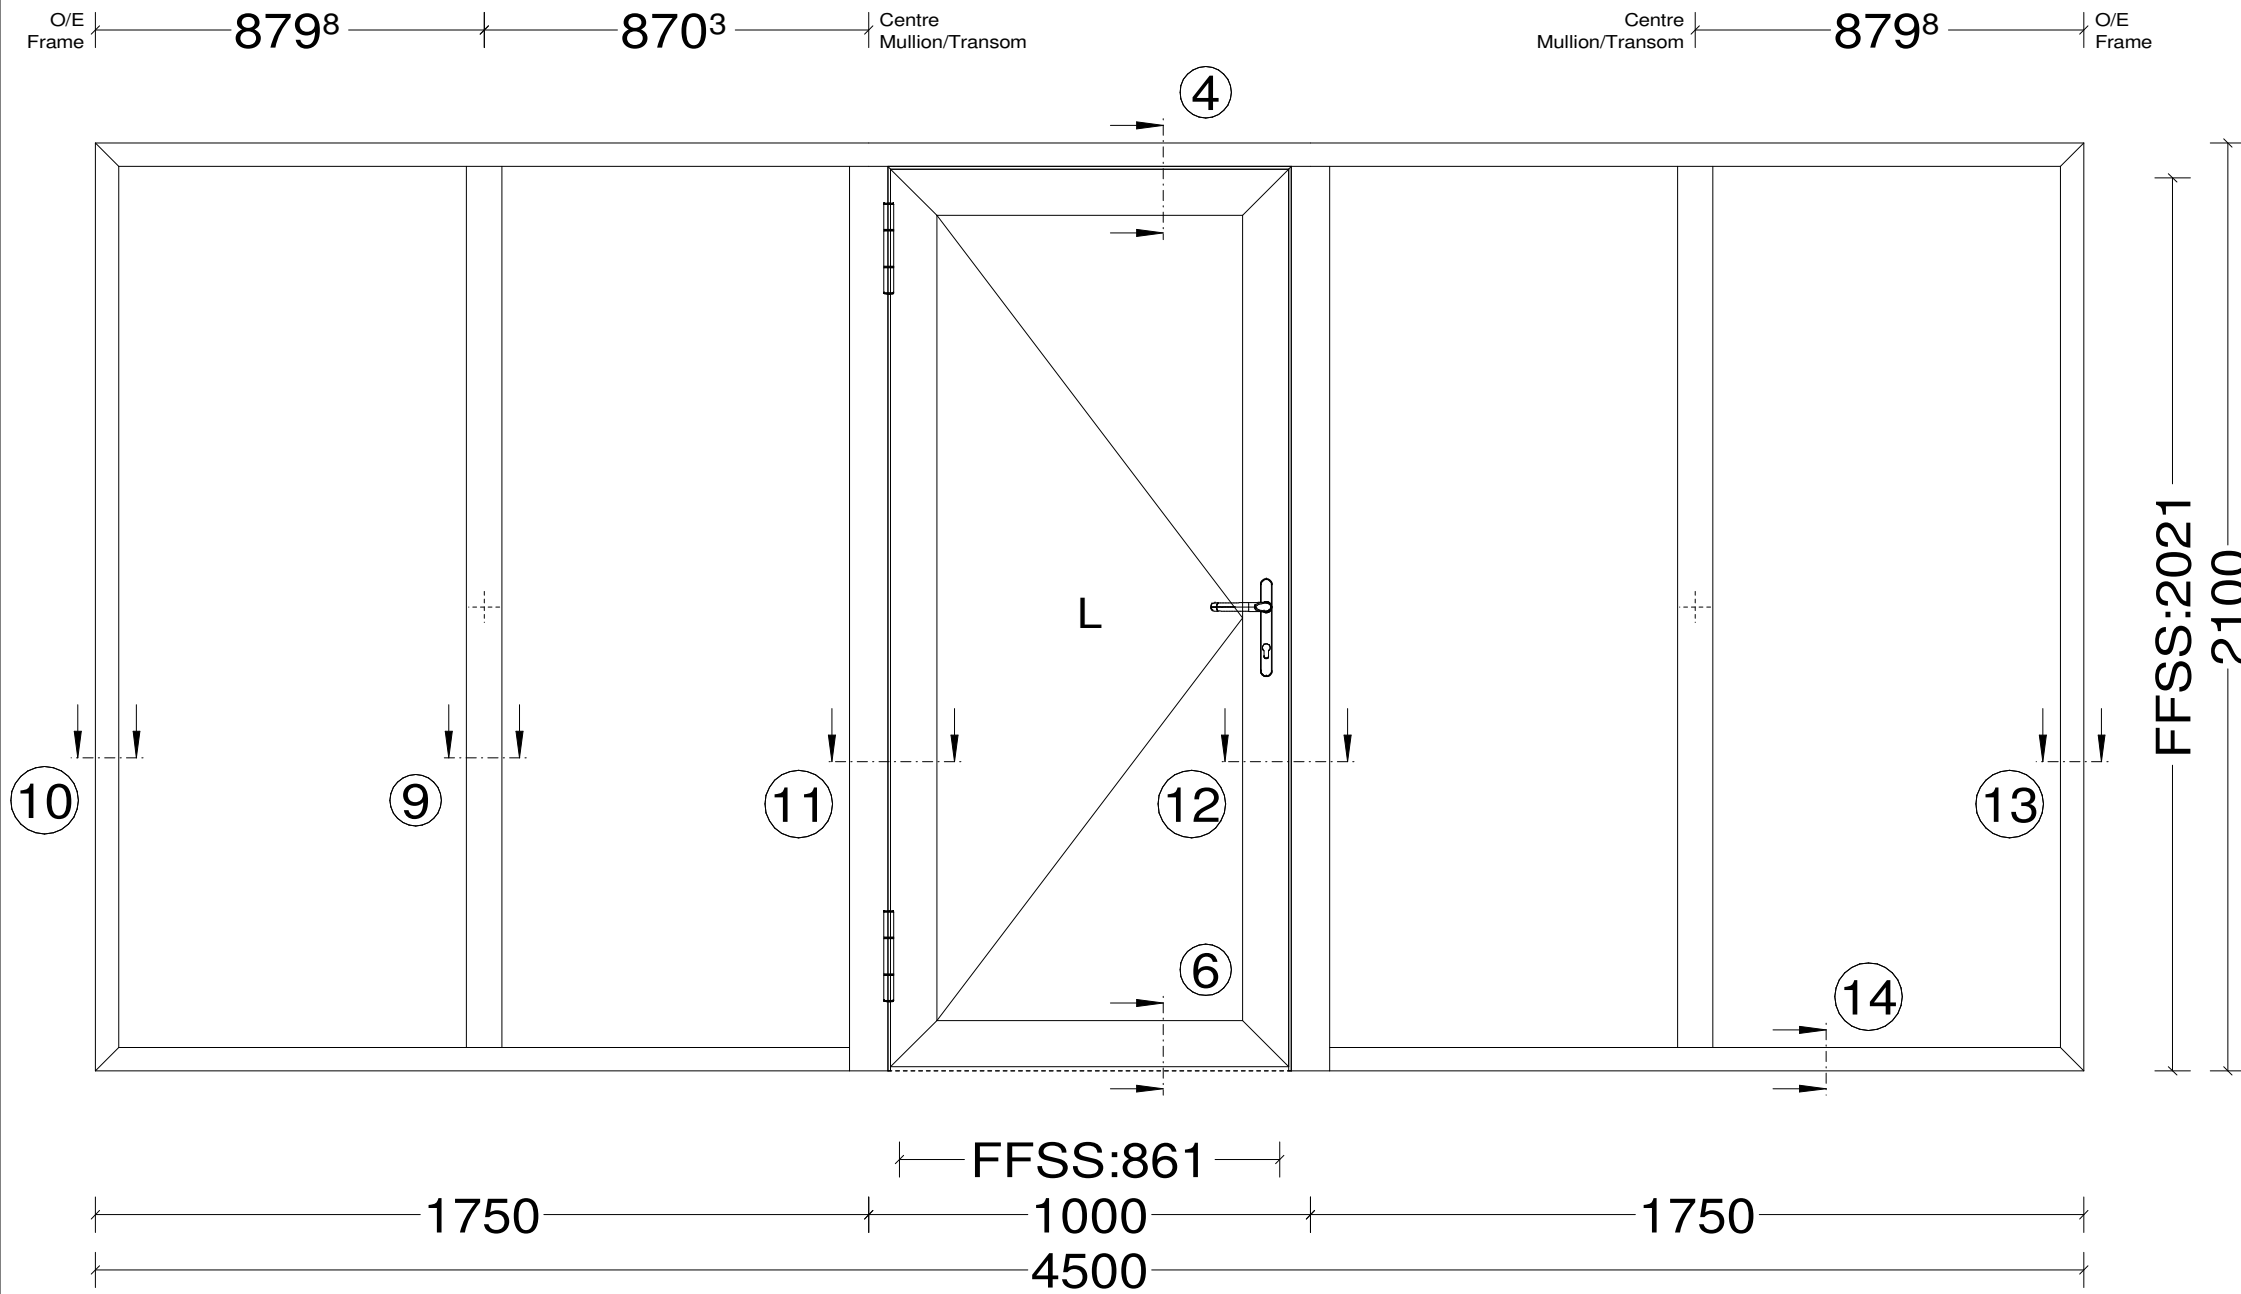

Pos. 001, Quantity: 1  
Job: T8237v4 3k  
System: Reynaers MASTERLINE 8 Standard Standard 4mm HI (EPDM)  
Exterior View

Pos. 003, Quantity: 1

Job: T8237v4 3k

System: Reynaers MASTERLINE 8 Standard Standard 4mm HI (EPDM)

Exterior View

Pos. 004, Quantity: 1

Job: T8237v4 3k

System: Reynaers MASTERLINE 8 Standard Standard 4mm HI (EPDM)

Exterior View

Pos. 009, Quantity: 1

Job: T8237v4 3k

System: Reynaers MASTERLINE 8 Standard Standard 4mm HI (EPDM)

Exterior View

Pos. 010, Quantity: 1

Job: T8237v4 3k

System: Reynaers SL 68 Standard HI

Exterior View

Pos. 012, Quantity: 1

Job: T8237v4 3k

System: Reynaers MASTERPATIO Slim Chicane Standard Standard 4mm HI

Exterior View

Pos. 013, Quantity: 1

Job: T8237v4 3k

System: Reynaers MASTERPATIO Slim Chicane Standard Standard 4mm HI

Exterior View

Section 1

Section 2

77