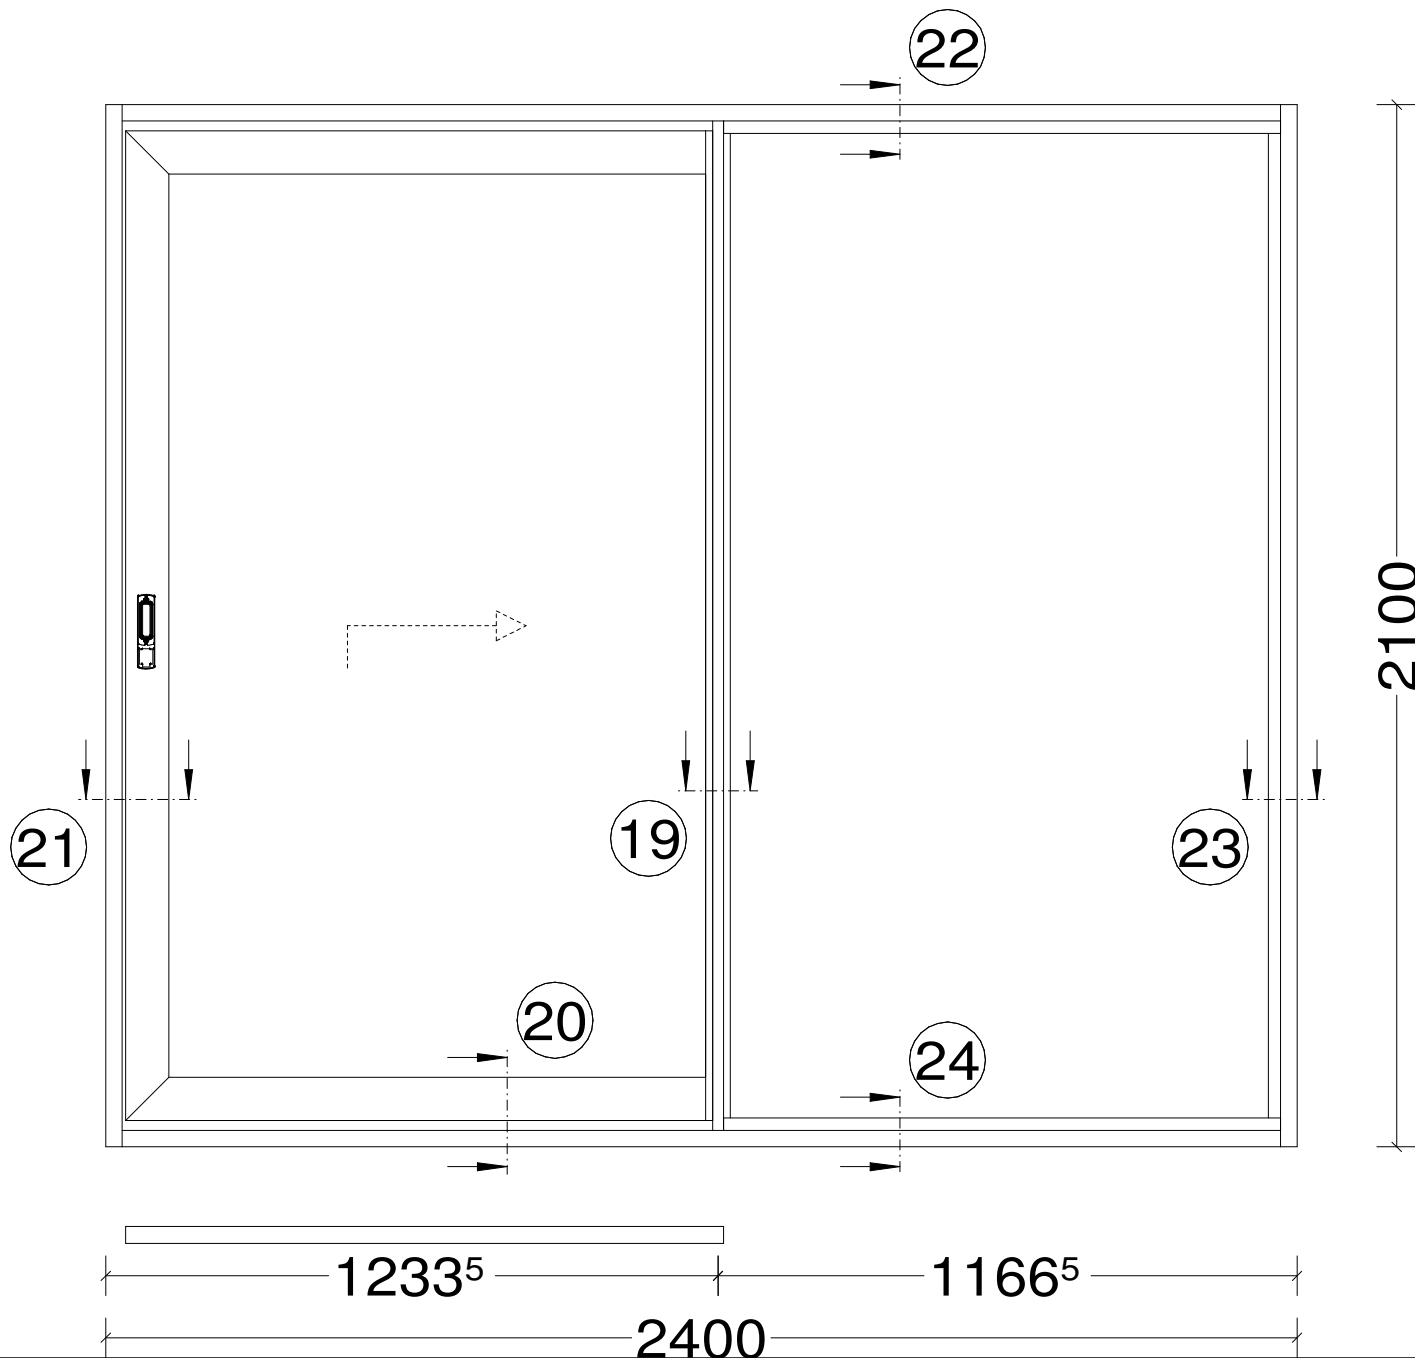

Exterior View

Pos. 013, Quantity: 1

Job: T8237v4 3k

System: Reynaers MASTERPATIO Slim Chicane Standard Standard 4mm HI

Exterior View

Section 1

Section 2

77