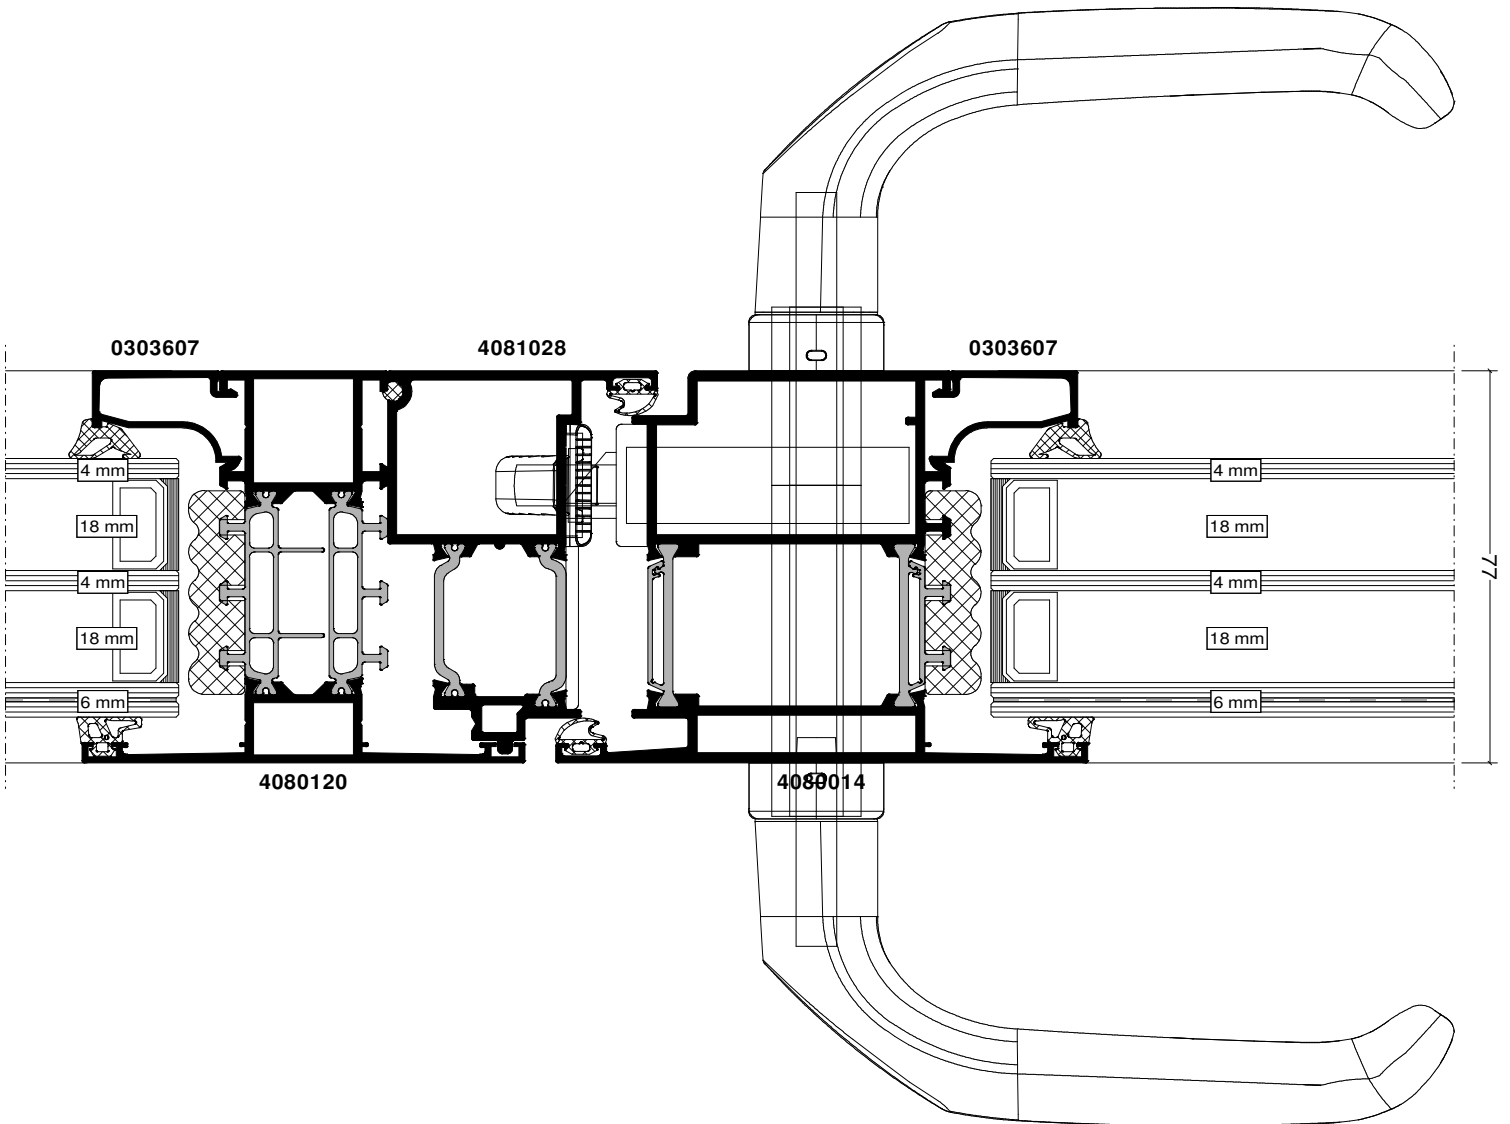

Exterior View

Pos. 013, Quantity: 1

Job: T8237v4 3k

System: Reynaers MASTERPATIO Slim Chicane Standard Standard 4mm HI

Exterior View

Section 1

Section 2

77