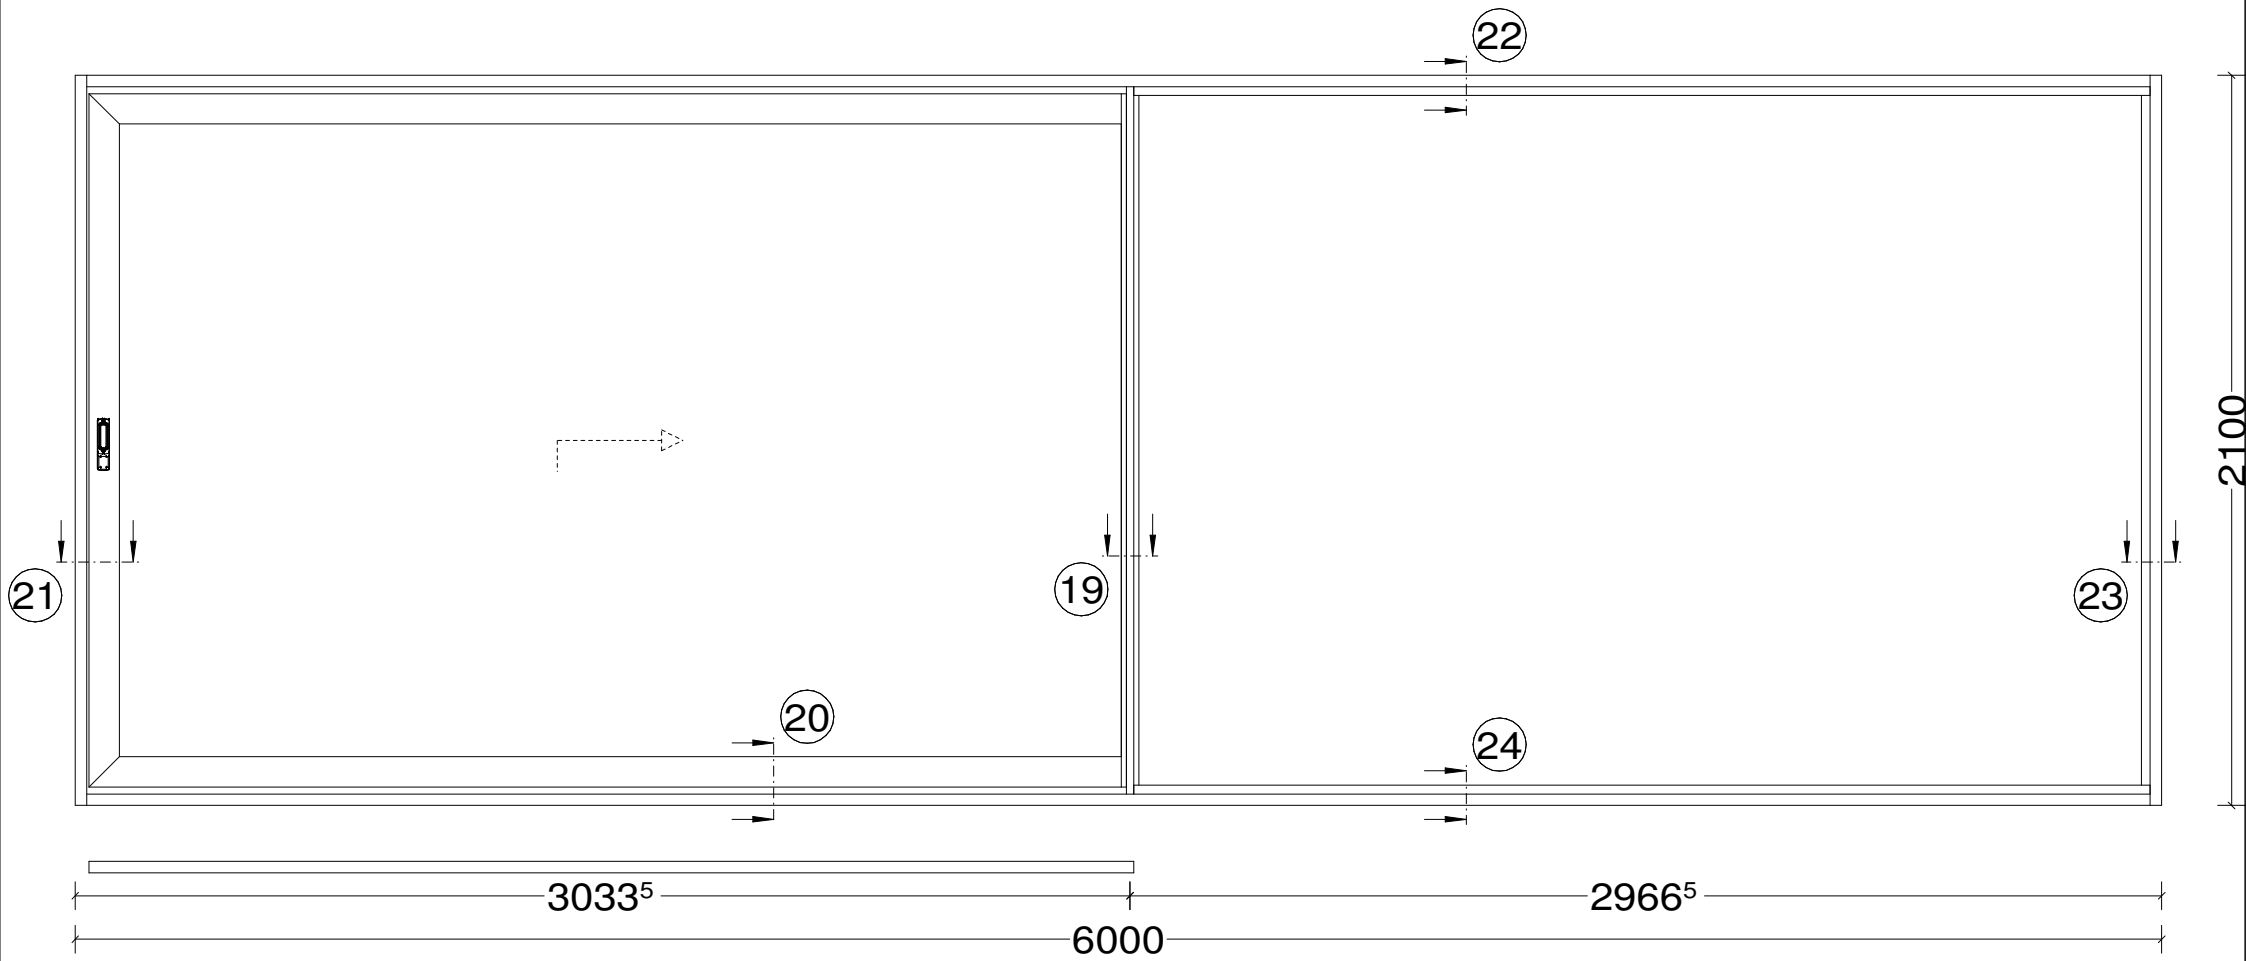

Exterior View

Pos. 010, Quantity: 1

Job: T8237v4 3k

System: Reynaers SL 68 Standard HI

Exterior View

Pos. 012, Quantity: 1

Job: T8237v4 3k

System: Reynaers MASTERPATIO Slim Chicane Standard Standard 4mm HI

Exterior View

Pos. 013, Quantity: 1

Job: T8237v4 3k

System: Reynaers MASTERPATIO Slim Chicane Standard Standard 4mm HI

Exterior View

Section 1

Section 2

77