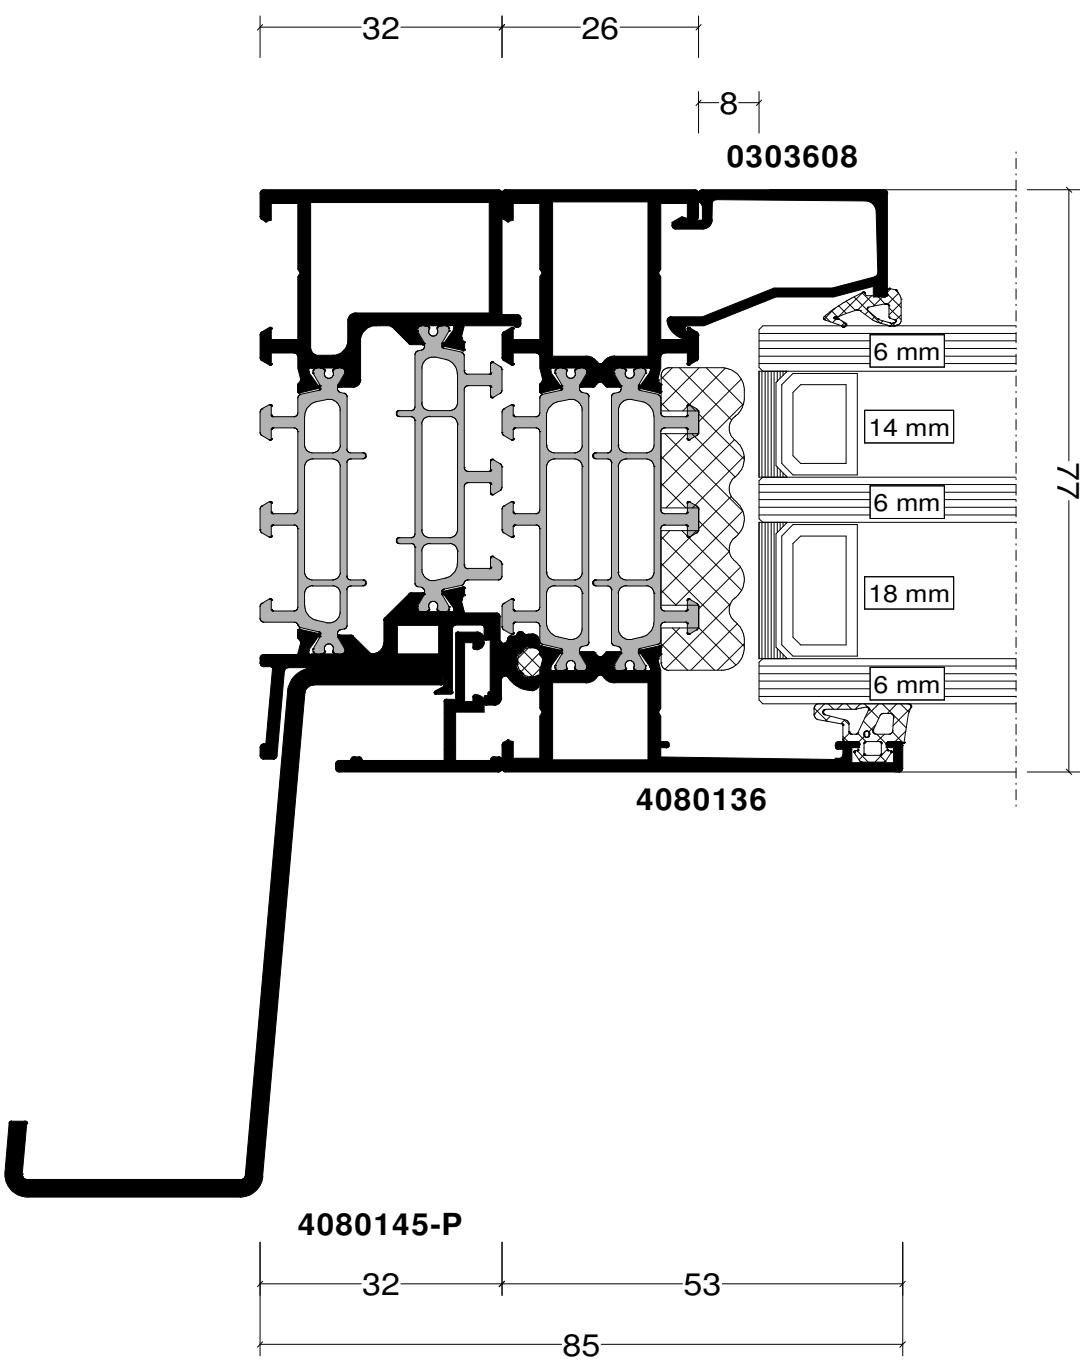

Exterior View

Pos. 013, Quantity: 1

Job: T8237v4 3k

System: Reynaers MASTERPATIO Slim Chicane Standard Standard 4mm HI

Exterior View

Section 1

Section 2

77