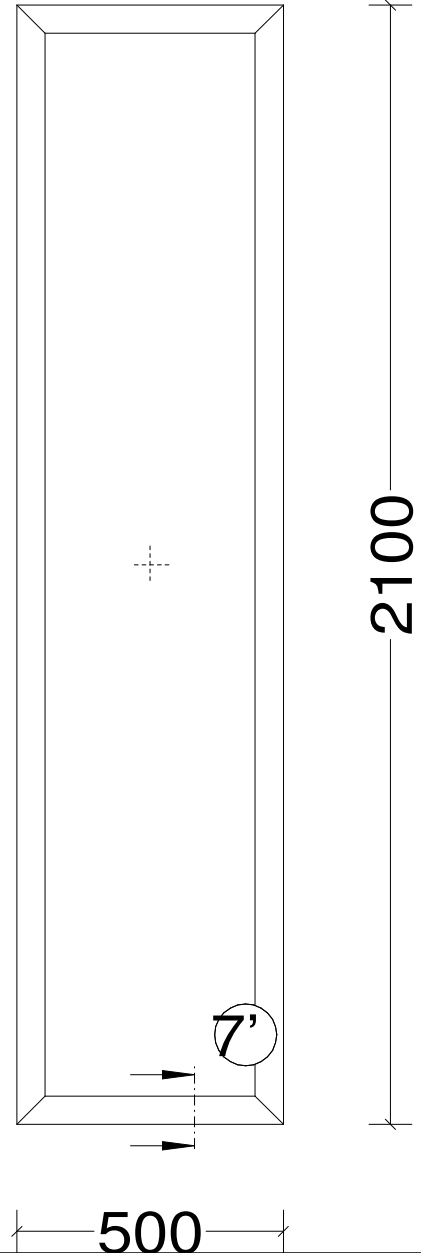

Pos. 001, Quantity: 1  
Job: T8237v4 3k  
System: Reynaers MASTERLINE 8 Standard Standard 4mm HI (EPDM)  
Exterior View

Pos. 003, Quantity: 1

Job: T8237v4 3k

System: Reynaers MASTERLINE 8 Standard Standard 4mm HI (EPDM)

Exterior View

Pos. 004, Quantity: 1

Job: T8237v4 3k

System: Reynaers MASTERLINE 8 Standard Standard 4mm HI (EPDM)

Exterior View

Pos. 009, Quantity: 1

Job: T8237v4 3k

System: Reynaers MASTERLINE 8 Standard Standard 4mm HI (EPDM)

Exterior View

Pos. 010, Quantity: 1

Job: T8237v4 3k

System: Reynaers SL 68 Standard HI

Exterior View

Pos. 012, Quantity: 1

Job: T8237v4 3k

System: Reynaers MASTERPATIO Slim Chicane Standard Standard 4mm HI