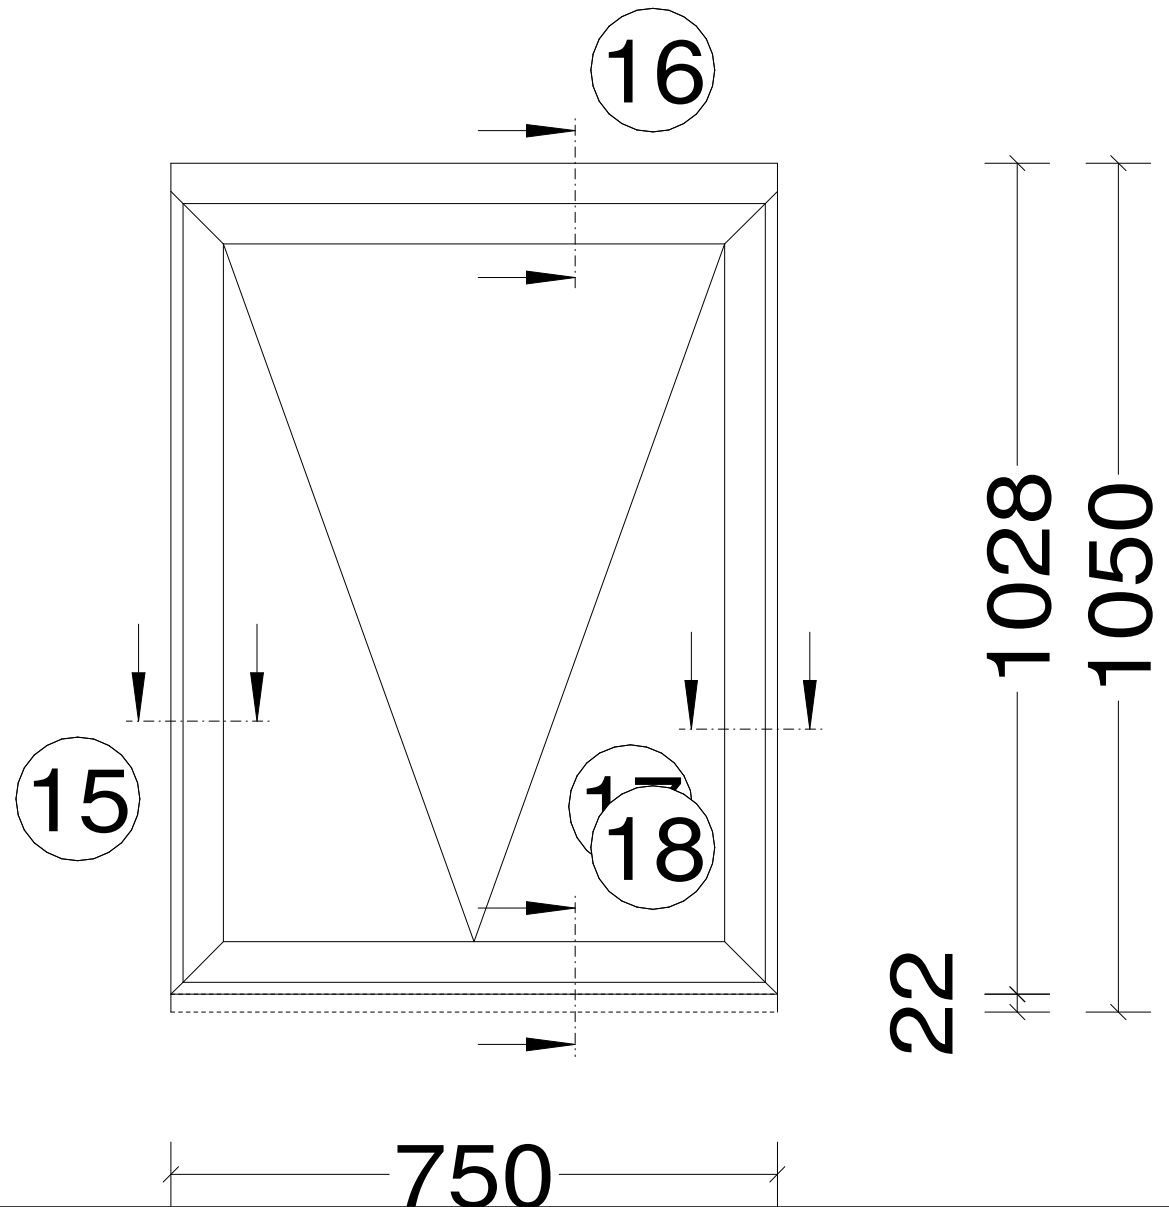

Exterior View

Pos. 004, Quantity: 1

Job: T8237v4 3k

System: Reynaers MASTERLINE 8 Standard Standard 4mm HI (EPDM)

Exterior View

Pos. 009, Quantity: 1

Job: T8237v4 3k

System: Reynaers MASTERLINE 8 Standard Standard 4mm HI (EPDM)

Exterior View

Pos. 010, Quantity: 1

Job: T8237v4 3k

System: Reynaers SL 68 Standard HI

Exterior View

Pos. 012, Quantity: 1

Job: T8237v4 3k

System: Reynaers MASTERPATIO Slim Chicane Standard Standard 4mm HI

Exterior View

Pos. 013, Quantity: 1

Job: T8237v4 3k

System: Reynaers MASTERPATIO Slim Chicane Standard Standard 4mm HI

Exterior View

Section 1

Section 2

77