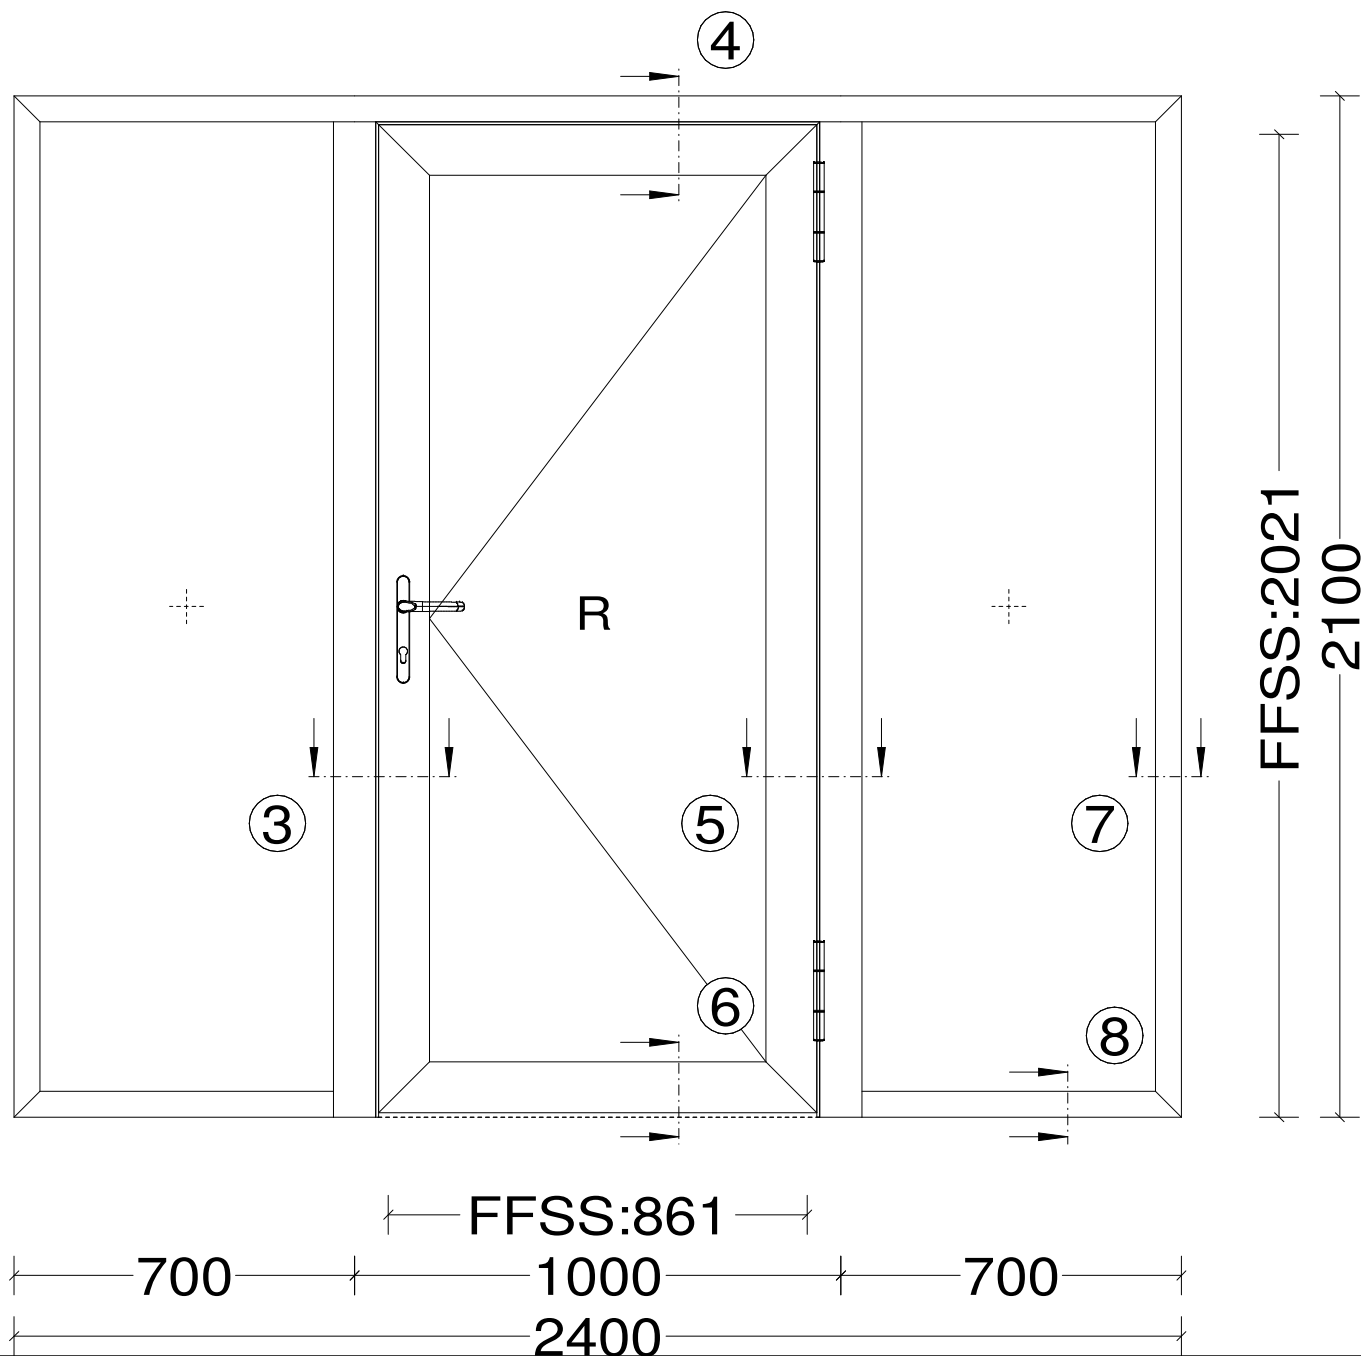

Pos. 001, Quantity: 1  
Job: T8237v4 3k  
System: Reynaers MASTERLINE 8 Standard Standard 4mm HI (EPDM)  
Exterior View

Pos. 003, Quantity: 1

Job: T8237v4 3k

System: Reynaers MASTERLINE 8 Standard Standard 4mm HI (EPDM)

Exterior View

Pos. 004, Quantity: 1

Job: T8237v4 3k

System: Reynaers MASTERLINE 8 Standard Standard 4mm HI (EPDM)

Exterior View

Pos. 009, Quantity: 1

Job: T8237v4 3k

System: Reynaers MASTERLINE 8 Standard Standard 4mm HI (EPDM)

Exterior View

Pos. 010, Quantity: 1

Job: T8237v4 3k

System: Reynaers SL 68 Standard HI

Exterior View

Pos. 012, Quantity: 1

Job: T8237v4 3k

System: Reynaers MASTERPATIO Slim Chicane Standard Standard 4mm HI

Exterior View

Pos. 013, Quantity: 1

Job: T8237v4 3k

System: Reynaers MASTERPATIO Slim Chicane Standard Standard 4mm HI

Exterior View

Section 1

Section 2

77