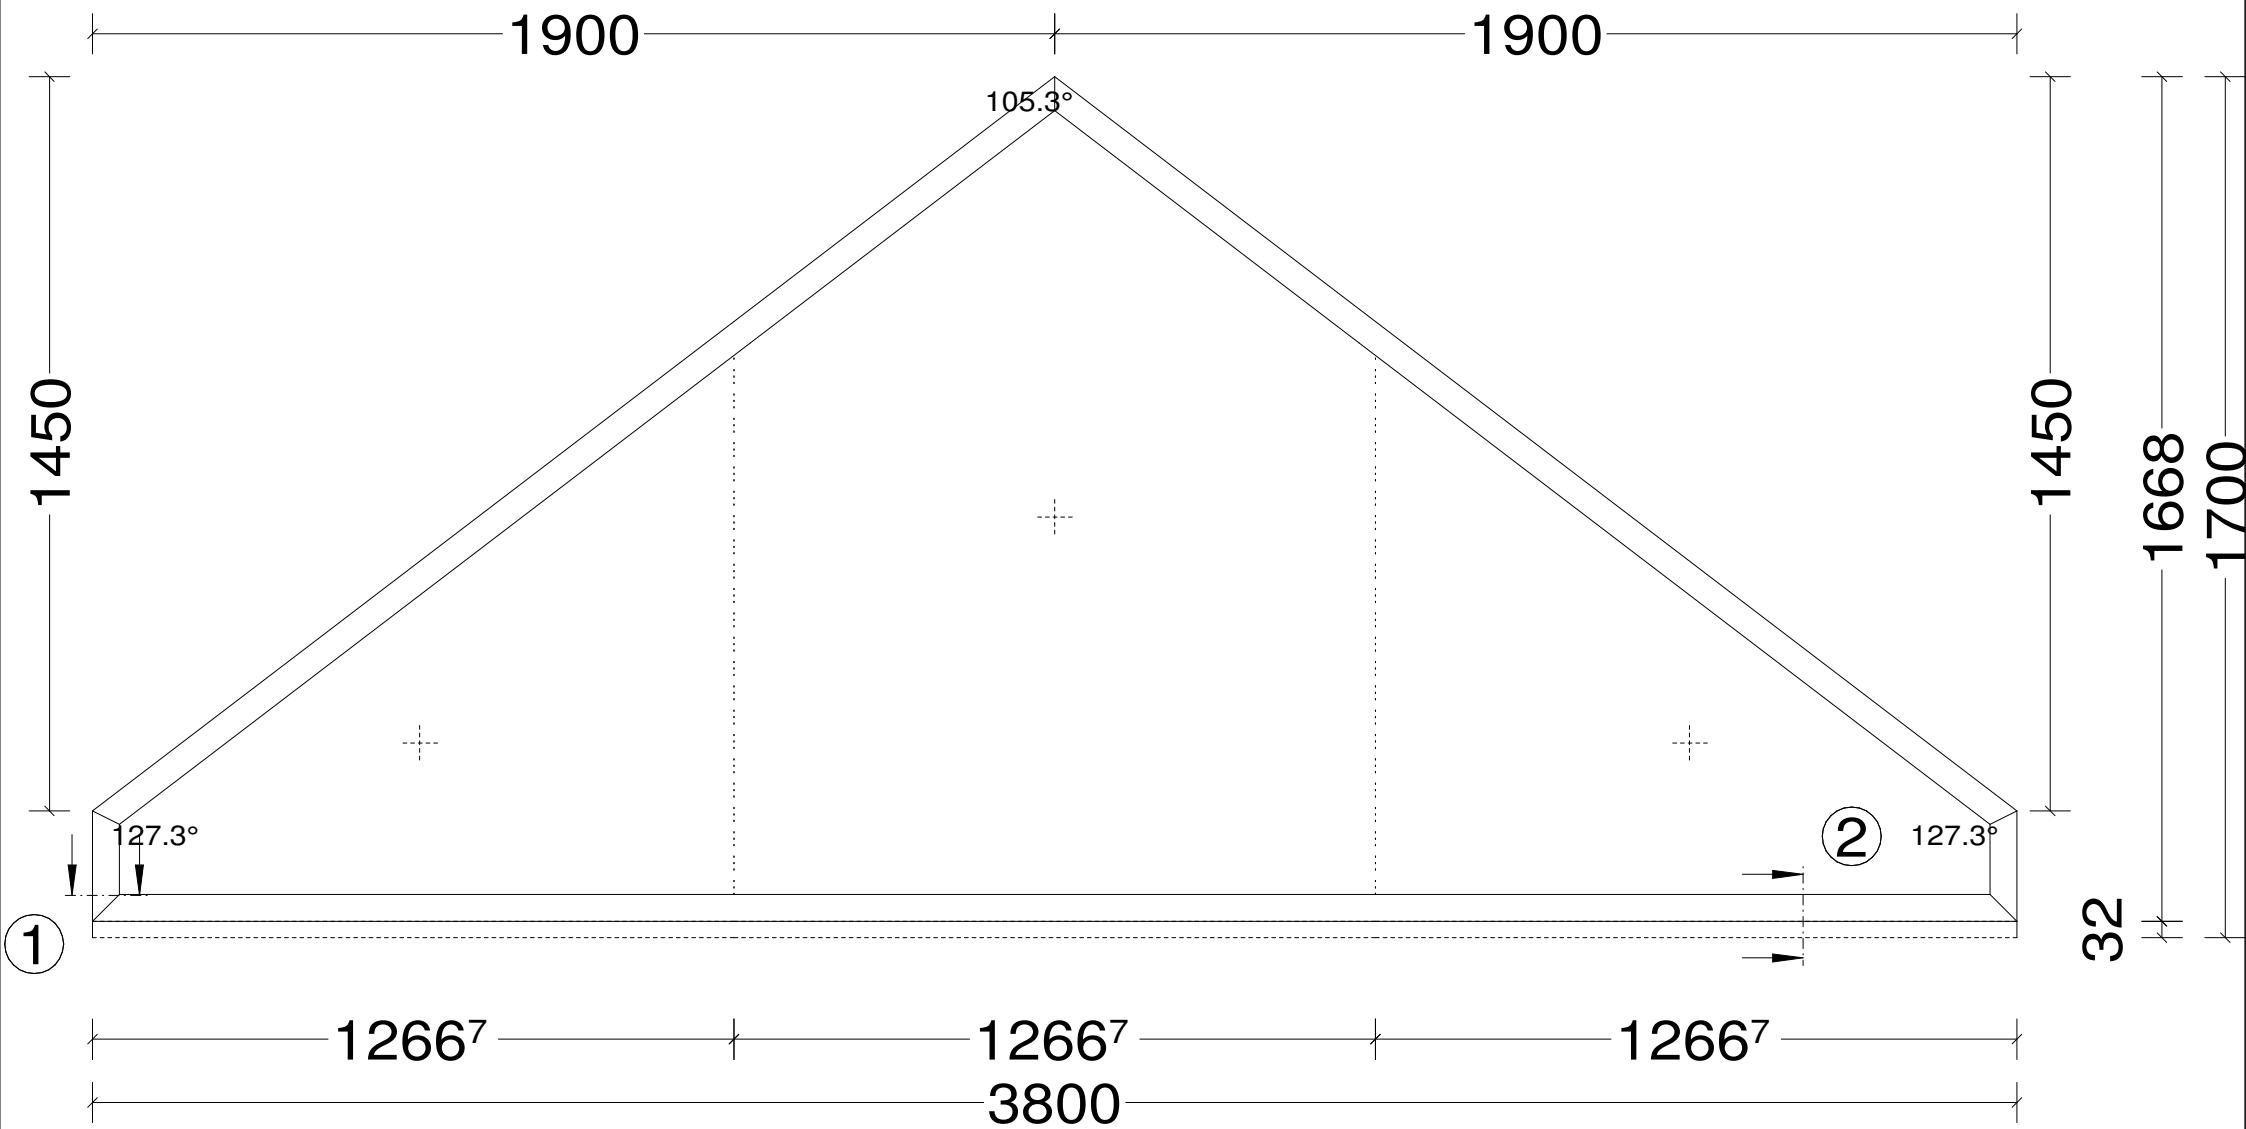

Pos. 001, Quantity: 1  
Job: T8237v4 3k  
System: Reynaers MASTERLINE 8 Standard Standard 4mm HI (EPDM)  
Exterior View

Pos. 003, Quantity: 1

Job: T8237v4 3k

System: Reynaers MASTERLINE 8 Standard Standard 4mm HI (EPDM)

Exterior View

Pos. 004, Quantity: 1

Job: T8237v4 3k

System: Reynaers MASTERLINE 8 Standard Standard 4mm HI (EPDM)

Exterior View

Pos. 009, Quantity: 1

Job: T8237v4 3k

System: Reynaers MASTERLINE 8 Standard Standard 4mm HI (EPDM)

Exterior View

Pos. 010, Quantity: 1

Job: T8237v4 3k

System: Reynaers SL 68 Standard HI

Exterior View

Pos. 012, Quantity: 1

Job: T8237v4 3k

System: Reynaers MASTERPATIO Slim Chicane Standard Standard 4mm HI