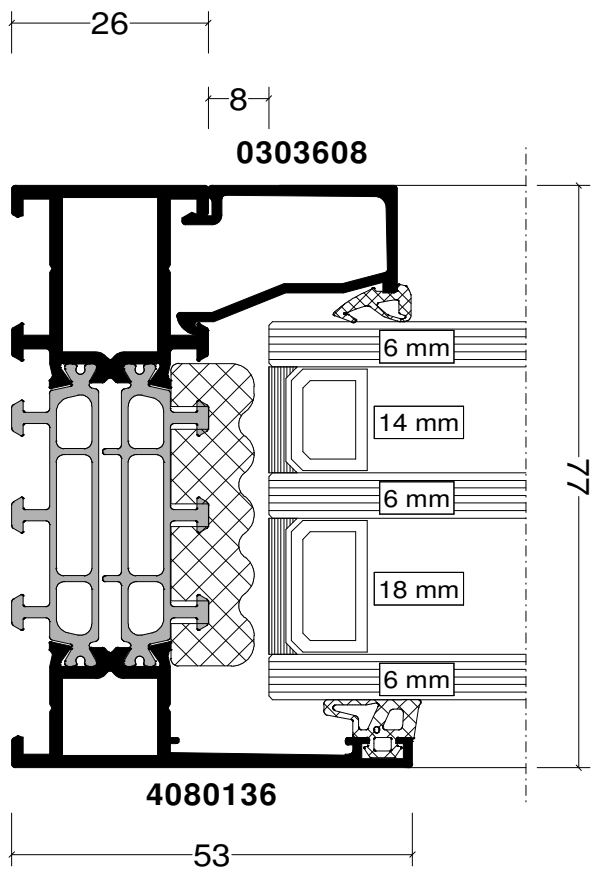

Exterior View

Pos. 013, Quantity: 1

Job: T8237v4 3k

System: Reynaers MASTERPATIO Slim Chicane Standard Standard 4mm HI

Exterior View

Section 1

Section 2

77

7

60

8

0303606

6 mm

20 mm

6 mm

18 mm