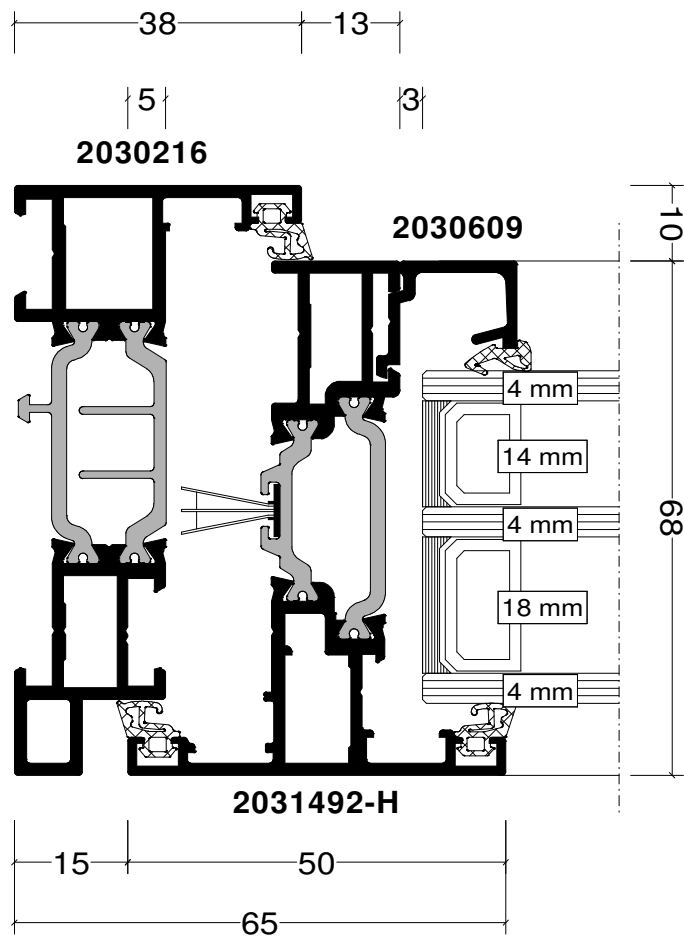

Exterior View

Pos. 013, Quantity: 1

Job: T8237v4 3k

System: Reynaers MASTERPATIO Slim Chicane Standard Standard 4mm HI

Exterior View

Section 1

Section 2

77

Section 4

Section 6

Section 7

Section 8

Section 9

Section 10

Section 13

Section 14

7

60

8

0303606

6 mm

20 mm

6 mm

18 mm

6 mm

77

4060340

4060325-ME

33

7

87

127