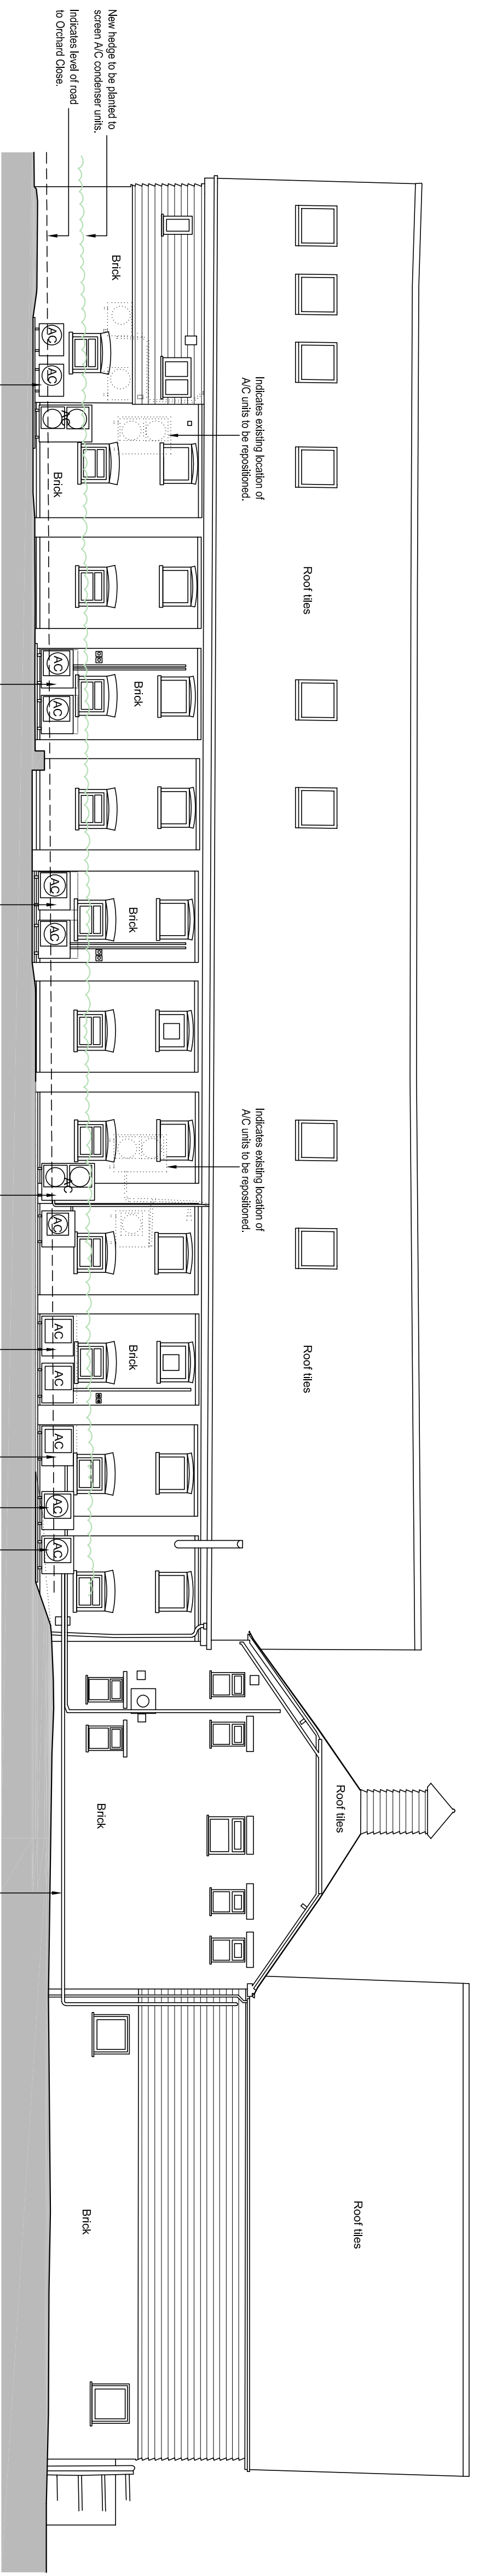

ELEVATION 2 (SOUTH - WEST) (1:100)

ELEVATION 1 (NORTH - WEST) (1:100)

ELEVATION 3 (SOUTH - EAST) (1:100)

ELEVATION 4 (NORTH - EAST) (1:100)

(PLANNING)

Carter Jonas

One Station Square, Cambridge, CB1 2QA
 Tel: (0)1223 369771
 Web: www.carterjonas.co.uk

Job title
 1 - 2, RIVERSIDE,
 STANSTEAD ABBOTTS, WARE, SG12 8AP.

Drawing title
 PROPOSED ELEVATIONS.

Date: 12.04.23 Scale(s): 1:100 @ A1
 Drawn by: SWB Checked by: CB

Drawing No: J0061031 - 51 Rev: A