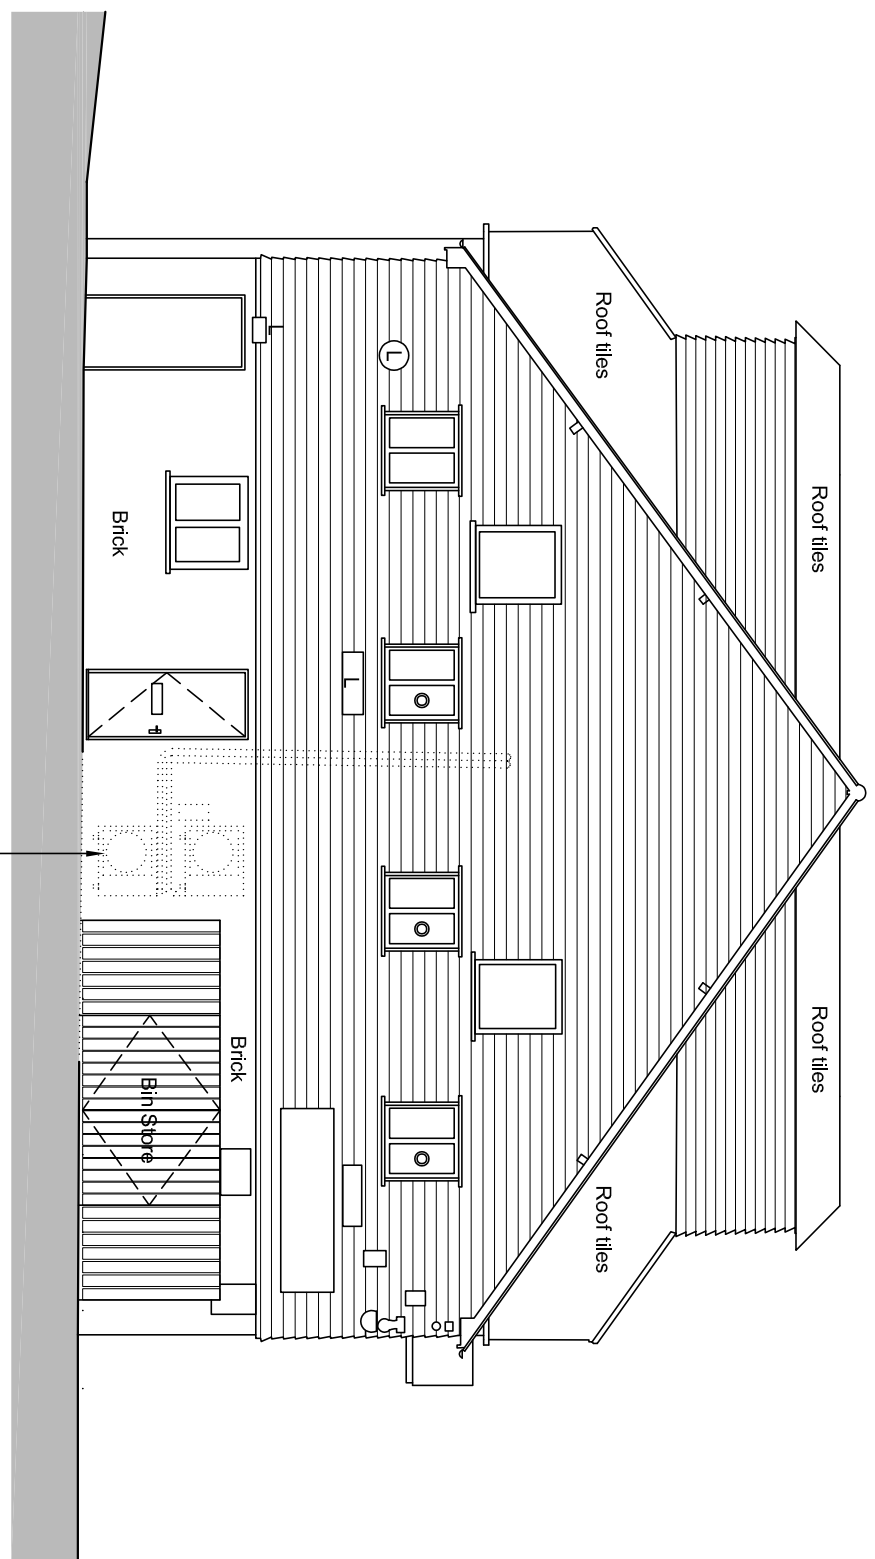

ELEVATION 2 (SOUTH - WEST) (1:100)

ELEVATION 1 (NORTH - WEST) (1:100)

ELEVATION 3 (SOUTH - EAST) (1:100)

ELEVATION 4 (NORTH - EAST) (1:100)

(PLANNING)

Carter Jonas

One Station Square, Cambridge, CB1 2QA
 Tel: (0)1223 369771
 Web: www.carterjonas.co.uk

Job title
 1 - 2, RIVERSIDE,
 STANSTEAD ABBOTTS, WARE, SG12 8AP.

Drawing title
 PROPOSED ELEVATIONS.

Date: 12.04.23 Scale(s): 1:100 @ A1
 Drawn by: SWB Checked by: CB

Drawing No: J0061031 - 51 Rev: A