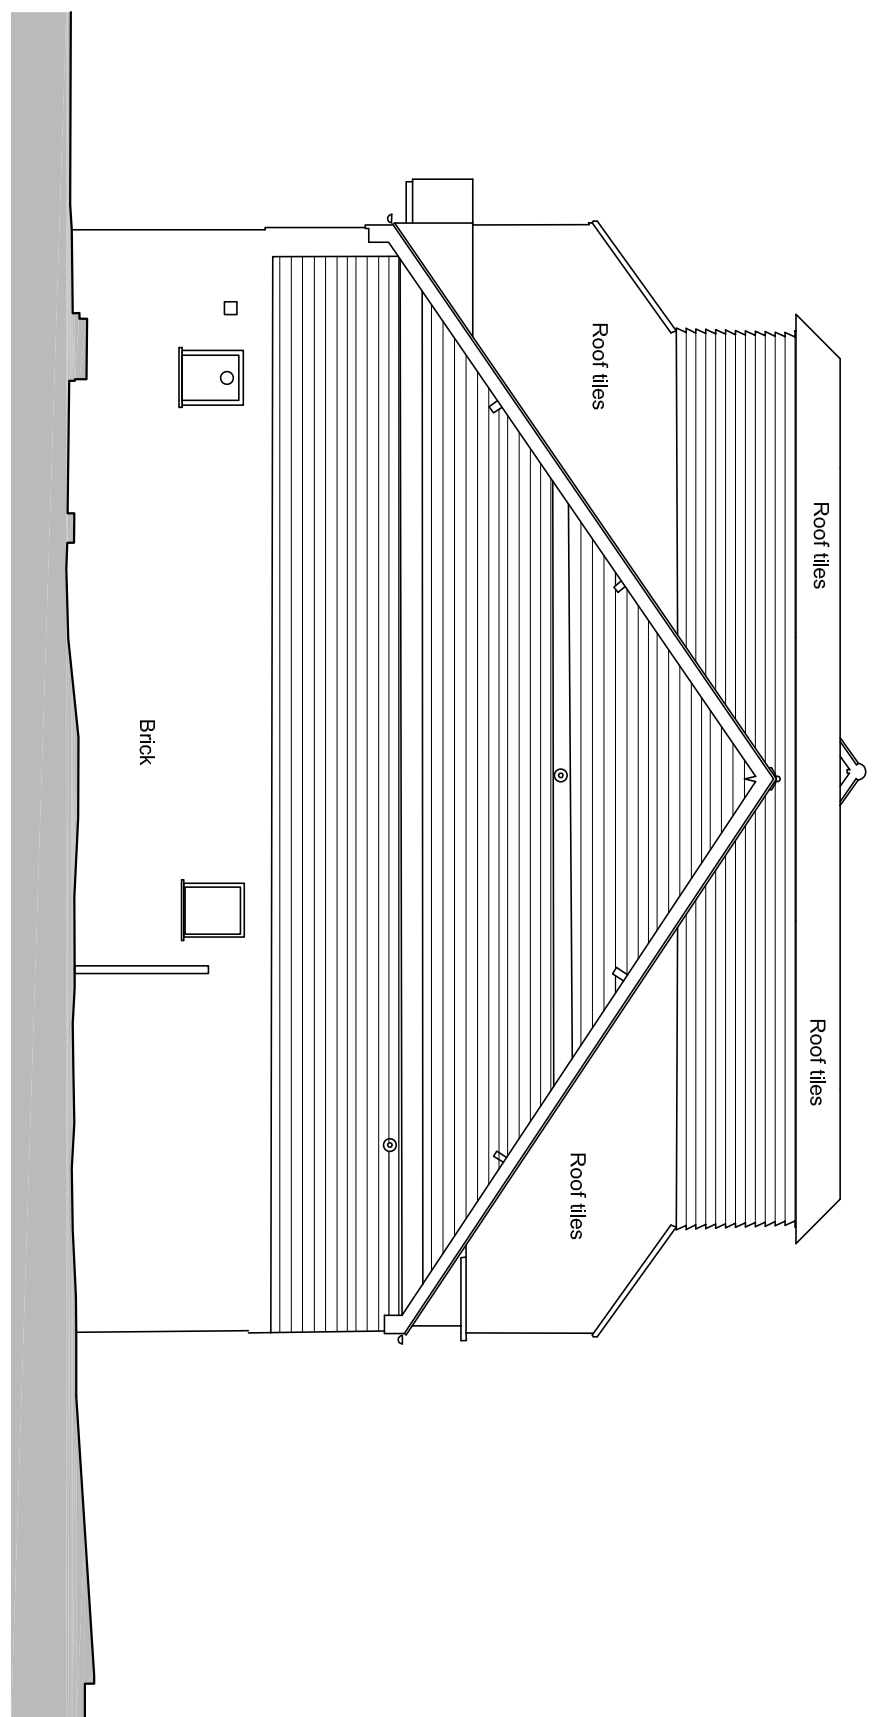

ELEVATION 2 (SOUTH - WEST) (1:100)

ELEVATION 1 (NORTH - WEST) (1:100)

ELEVATION 3 (SOUTH - EAST) (1:100)

ELEVATION 4 (NORTH - EAST) (1:100)

(PLANNING)

Carter Jonas

One Station Square, Cambridge, CB1 2QA
 Tel: (0)1223 369771
 Web: www.carterjonas.co.uk

Job title
 1 - 2, RIVERSIDE,
 STANSTEAD ABBOTTS, WARE, SG12 8AP.

Drawing title
 PROPOSED ELEVATIONS.

Date: 12.04.23 Scale(s): 1:100 @ A1
 Drawn by: SWB Checked by: CB

Drawing No: J0061031 - 51 Rev: A