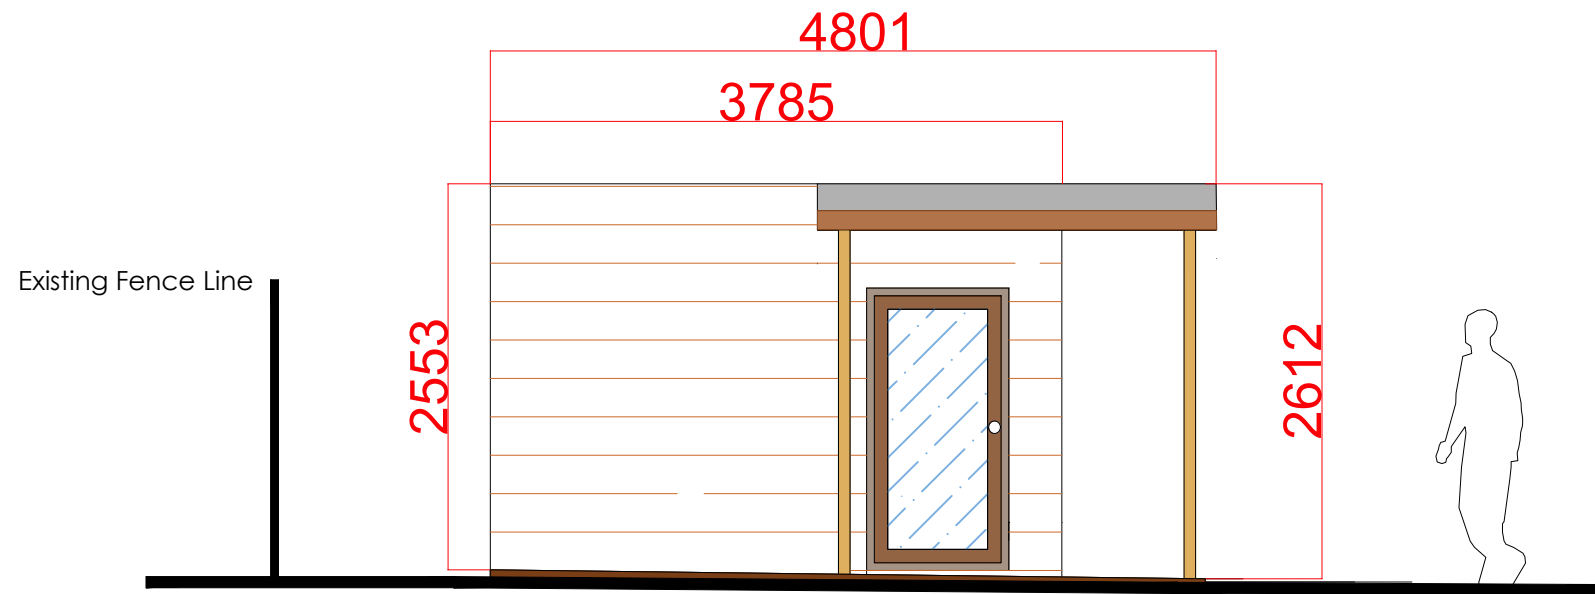

West Elevation

East Elevation

Rev	By	Description	Date	CHK'D
P01	SH			

PROJECT
TRANQUILLITY IN THE CITY
ROBREEN, THE ROW, KING'S LYNN
PE33 9RH

DRAWING TITLE
WEST AND EAST ELEVATION

DRAWN BY	SH	DATE	07/06/2023
CHECKED		SCALE	1:50@A3