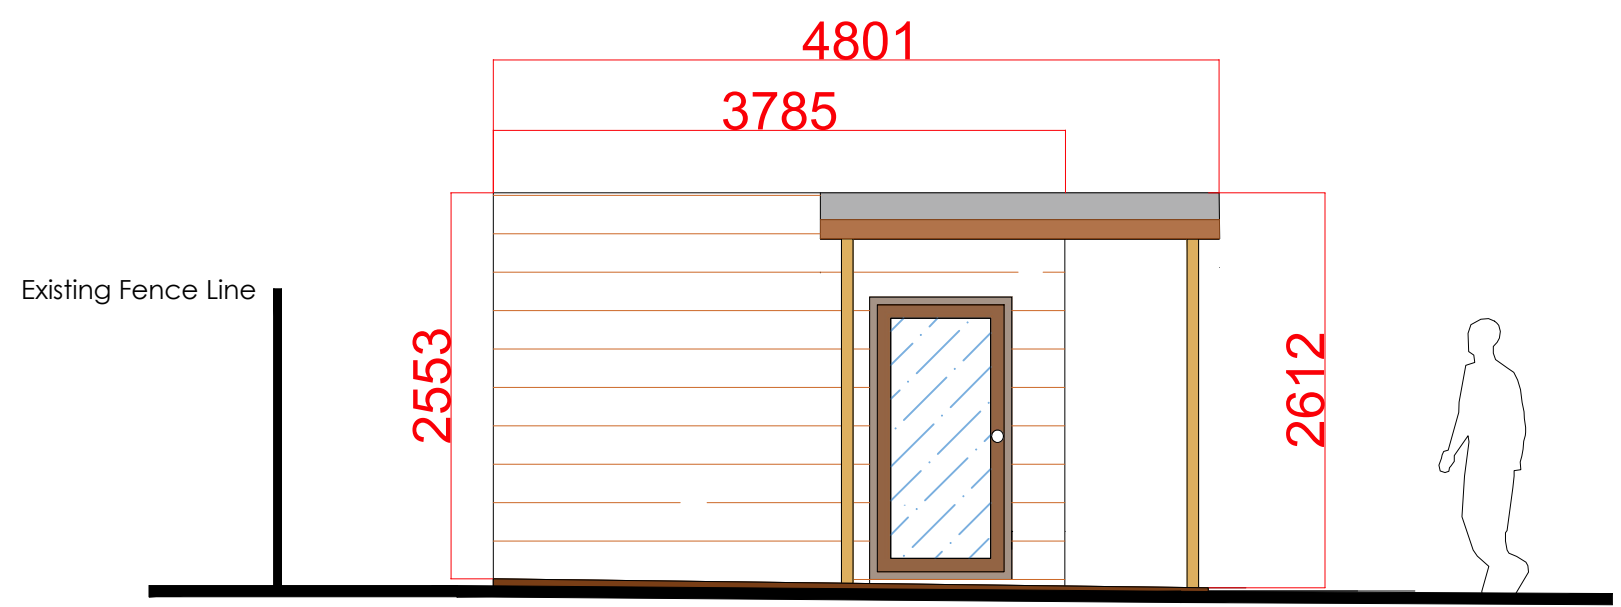

North Elevation

South Elevation

P01	SH			
Rev	By	Description	Date	CHK'D

PROJECT  
**TRANQUILLITY IN THE CITY**  
**ROBREEN, THE ROW, KING'S LYNN**  
**PE33 9RH**

DRAWING TITLE  
**NORTH AND SOUTH ELEVATION**

DRAWN BY	SH	DATE	07/06/2023
CHECKED		SCALE	1:50@A3