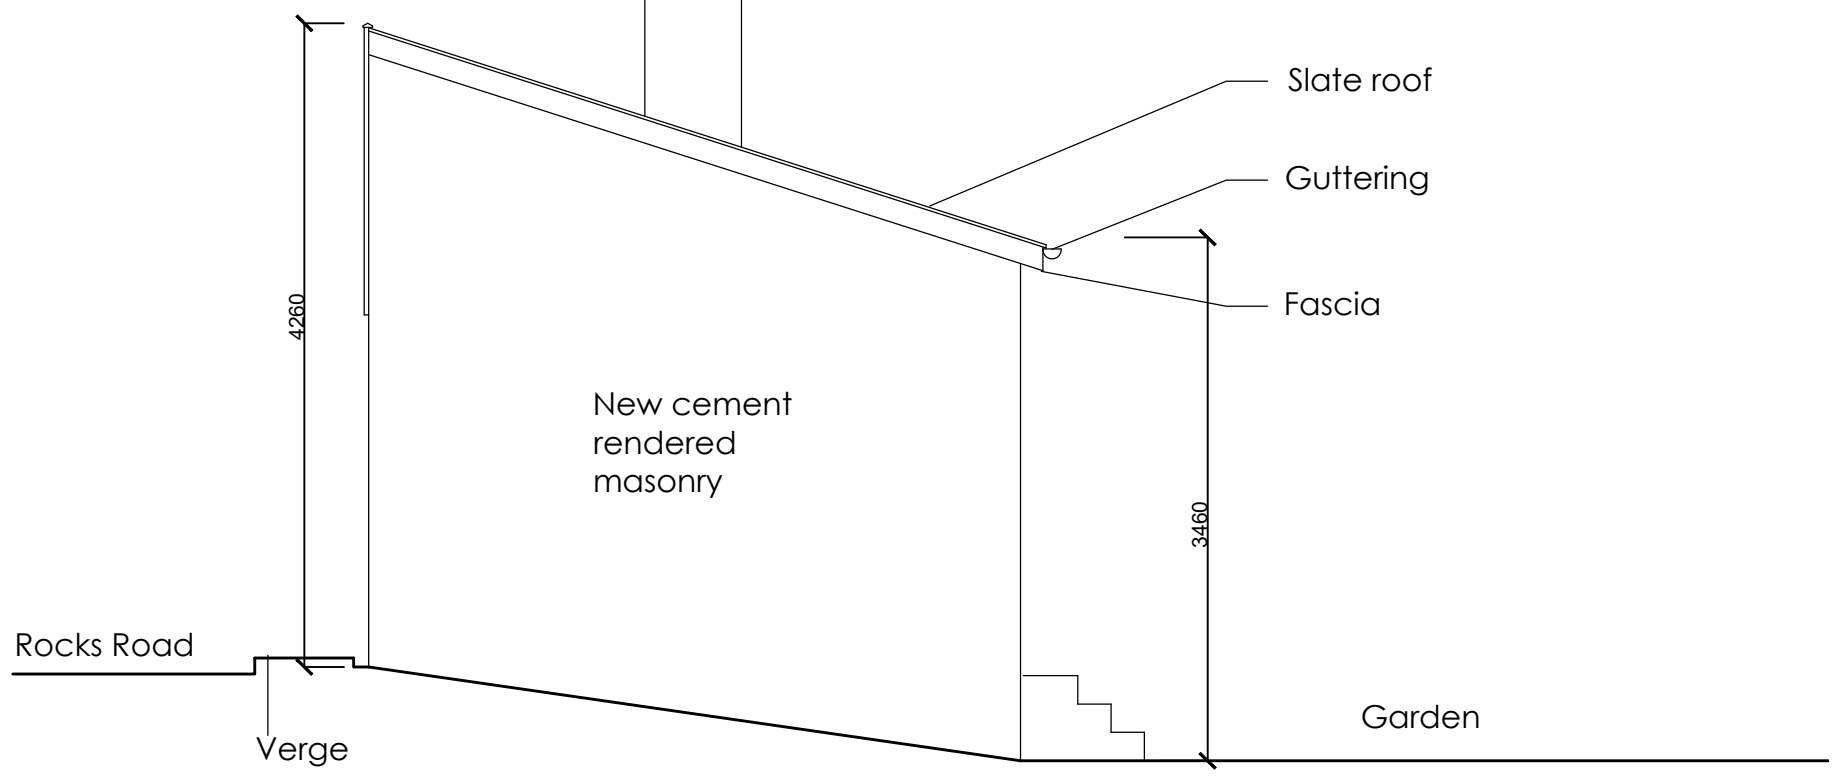

Proposed South West Elevation
1:50@A3

Rocks Road Verge

Proposed South East Elevation
1:50@A3

Revision: 2023.05.18 Rev A Planning Issue 2023.05.17 Issued to Client		
Project Name: Joys Green, The Old Chip Shop		
Client:		
Drawing Title: Proposed Elevations (Part Retrospective)		
Hummingbird Architecture Ltd Lydney Town Hall, High Street, Lydney, GL15 5DY 07715392703 hummingbirdarchitecture@hotmail.com		
Drawn By:	Checked By: BK	Date: Feb 2023
Drawing Size: 1:100 @ A3		
Drawing No: 1044-21		Rev: A