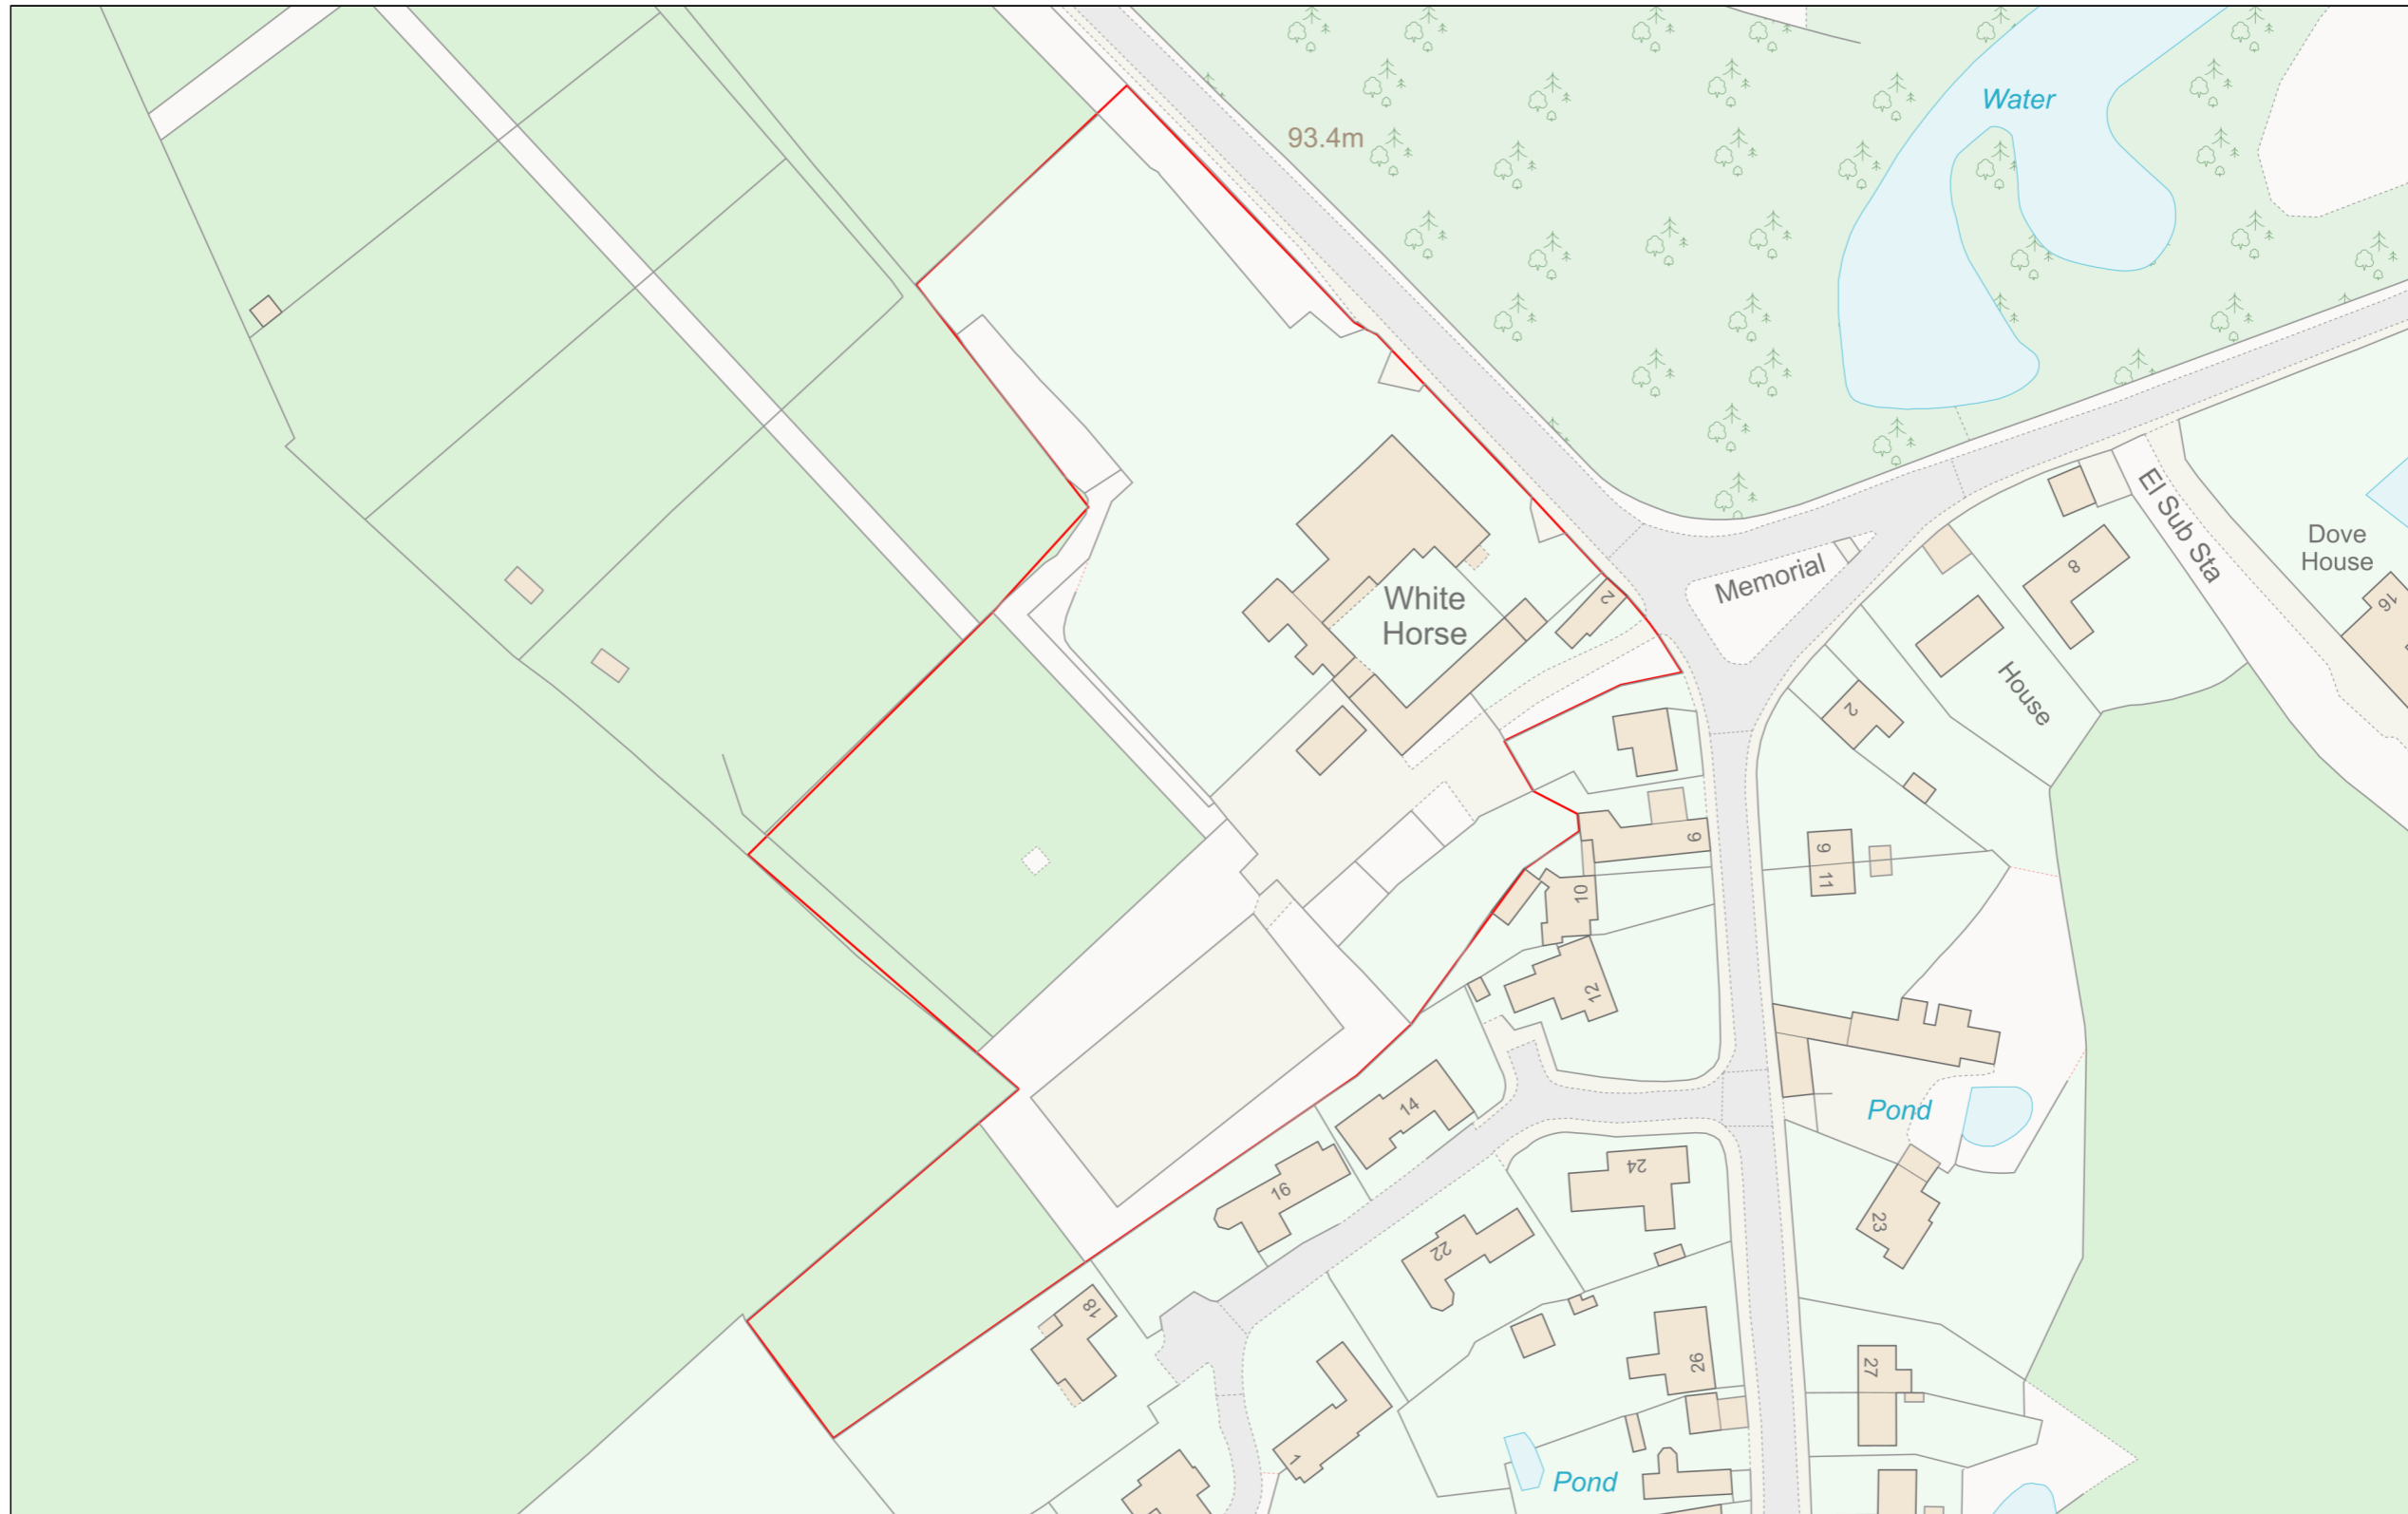

Location Plan

Site Address: White Horse Stables, High Street, Stetchworth, CB8 9TJ

Date Produced: 10-Jun-2023

Scale: 1:1250 @A3

Planning Portal Reference: PP-12217368v1