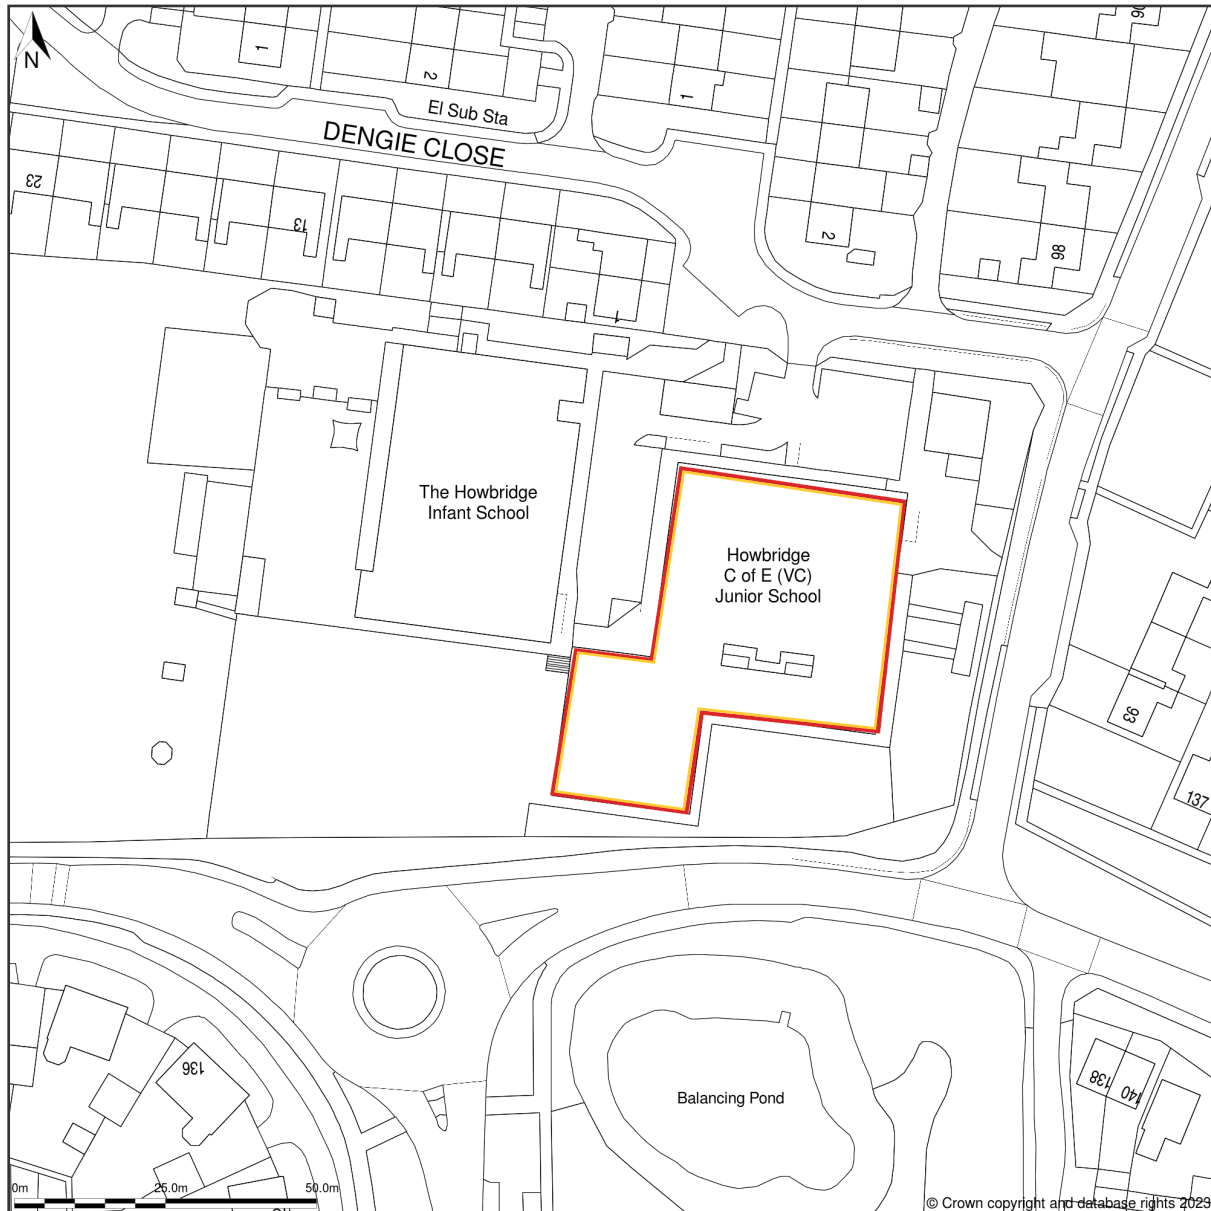

Howbridge Church of England Junior School, Dengie Close, Witham, Essex, CM8 1BZ

Location Plan shows area bounded by: 581775.58, 213515.07 581975.58, 213715.07 (at a scale of 1:1250), OSGridRef: TL81871361. The representation of a road, track or path is no evidence of a right of way. The representation of features as lines is no evidence of a property boundary.

Produced on 9th Jun 2023 from the Ordnance Survey National Geographic Database and incorporating surveyed revision available at this date. Reproduction in whole or part is prohibited without the prior permission of Ordnance Survey. © Crown copyright 2023. Supplied by www.buyaplan.co.uk a licensed Ordnance Survey partner (100053143). Unique plan reference: #00826255-18EFE6.