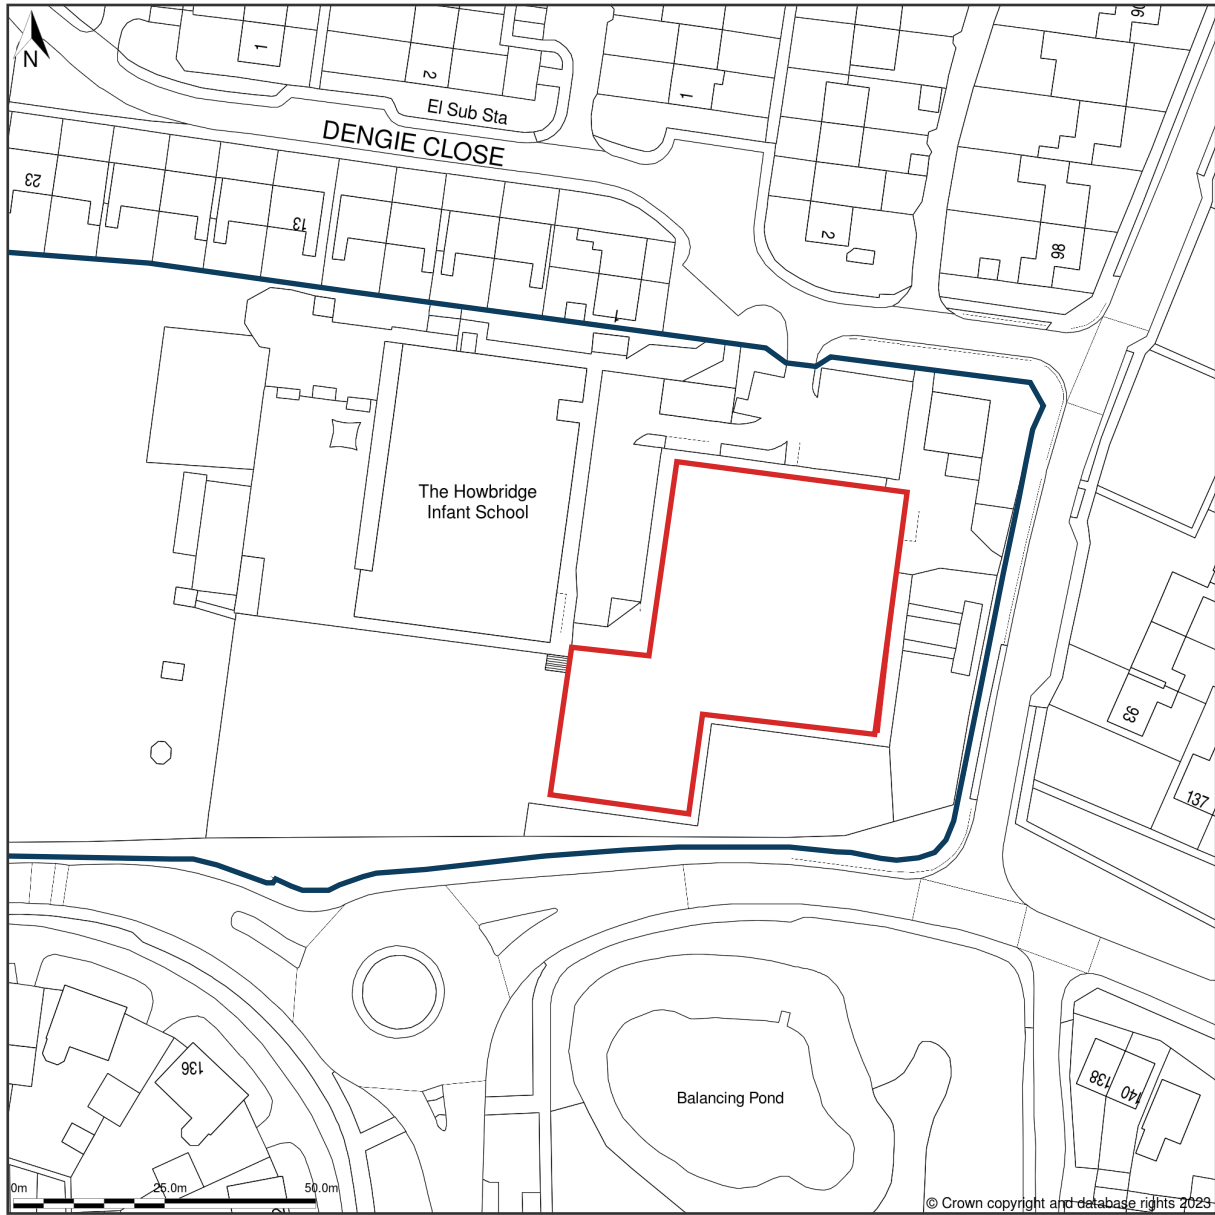

Howbridge Church of England Junior School, Dengie Close, Witham, Essex, CM8 1BZ

Location Plan shows area bounded by: 581775.58, 213515.07 581975.58, 213715.07 (at a scale of 1:1250), OSGridRef: TL81871361. The representation of a road, track or path is no evidence of a right of way. The representation of features as lines is no evidence of a property boundary.

Produced on 9th Jun 2023 from the Ordnance Survey National Geographic Database and incorporating surveyed revision available at this date. Reproduction in whole or part is prohibited without the prior permission of Ordnance Survey. © Crown copyright 2023. Supplied by www.buyaplan.co.uk a licensed Ordnance Survey partner (100053143). Unique plan reference: #00826255-18EFE6.