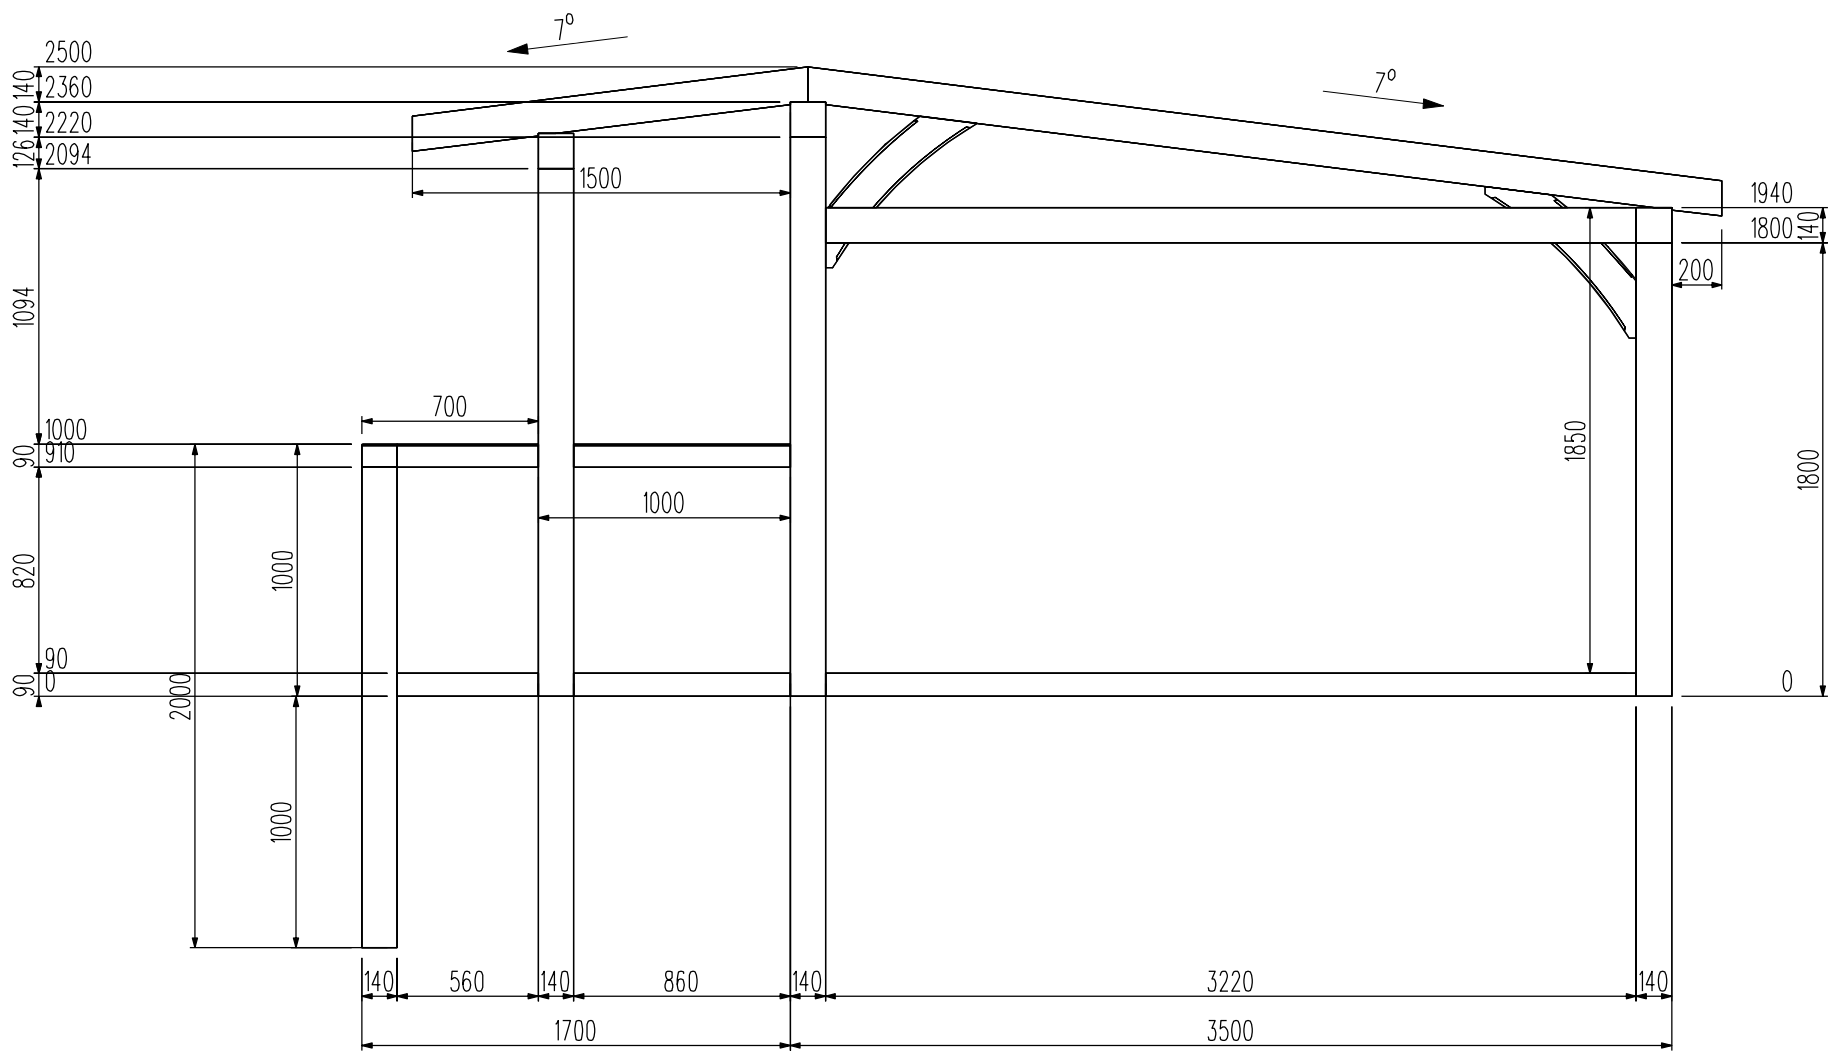

Border Hardwood

Manufacturing Plans

		Customer
Green ☒	Air dried ☒	37789
DATE 23/05/22		Reference
Version 5		Thierry /3