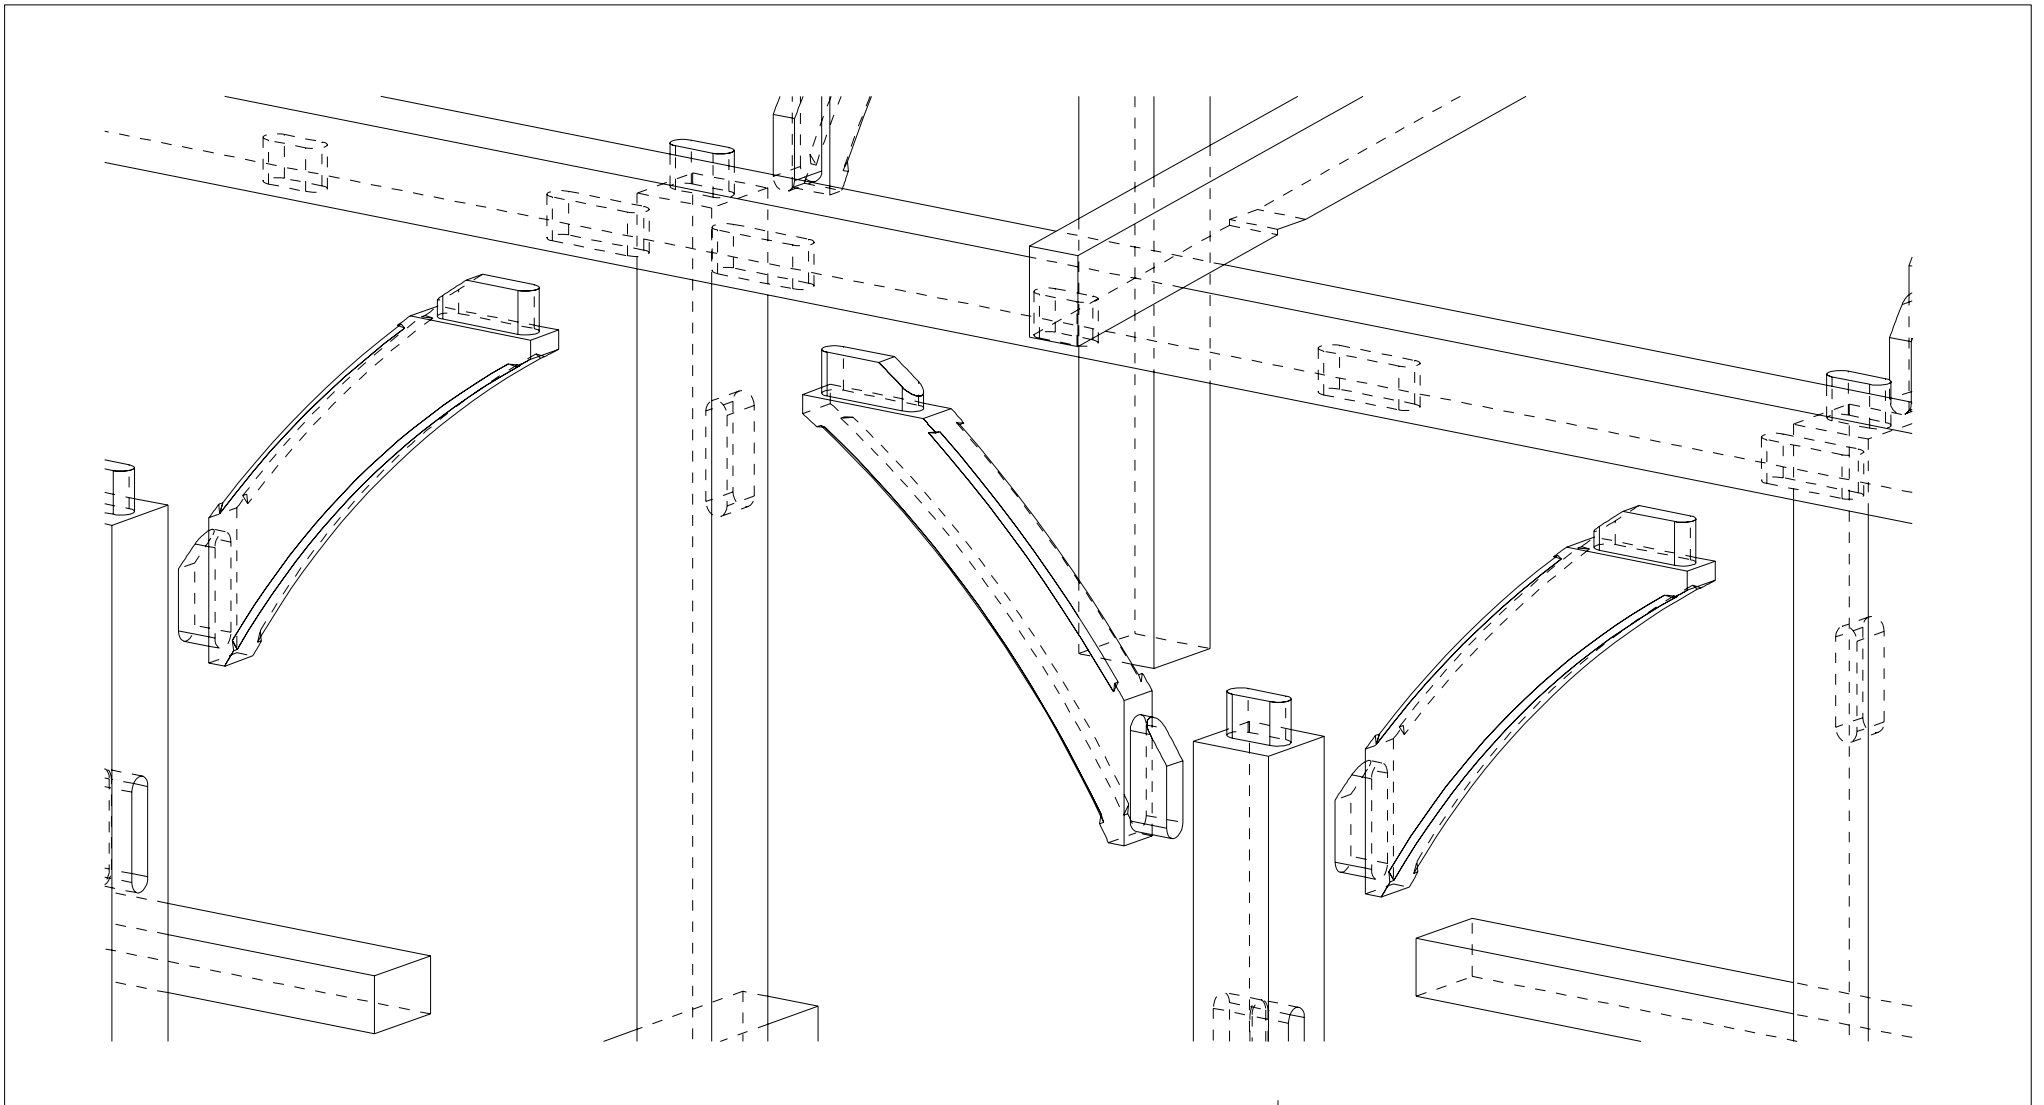

Border Hardwood		
	Manufacturing Plans		
	Customer		
	Green ☒	Air dried ☒	37789
DATE 23/05/22	Designer	Reference	
Version 5	Thierry	/ 7