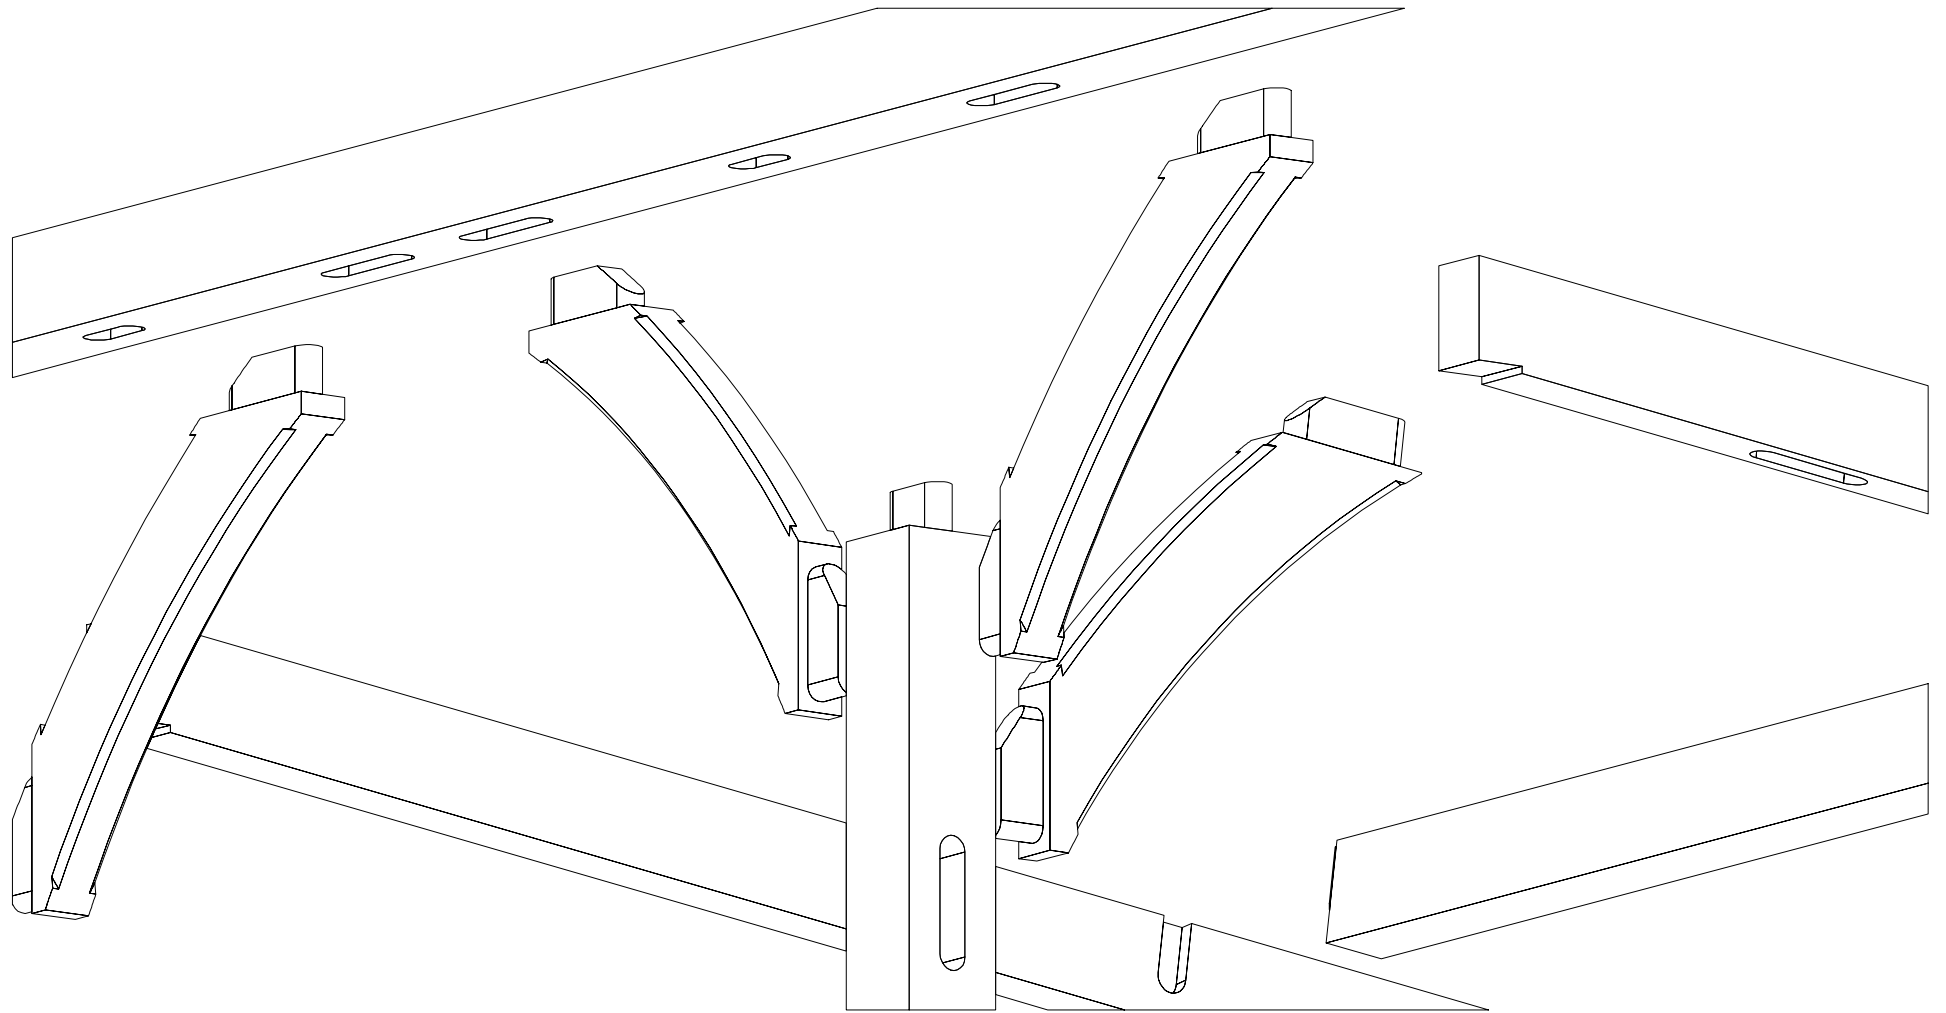

DATE 23/05/22

Version 5

Border Hardwood

Manufacturing Plans

		Customer
Green ☒	Air dried ☒	37789
Designer		Reference
Thierry		/6