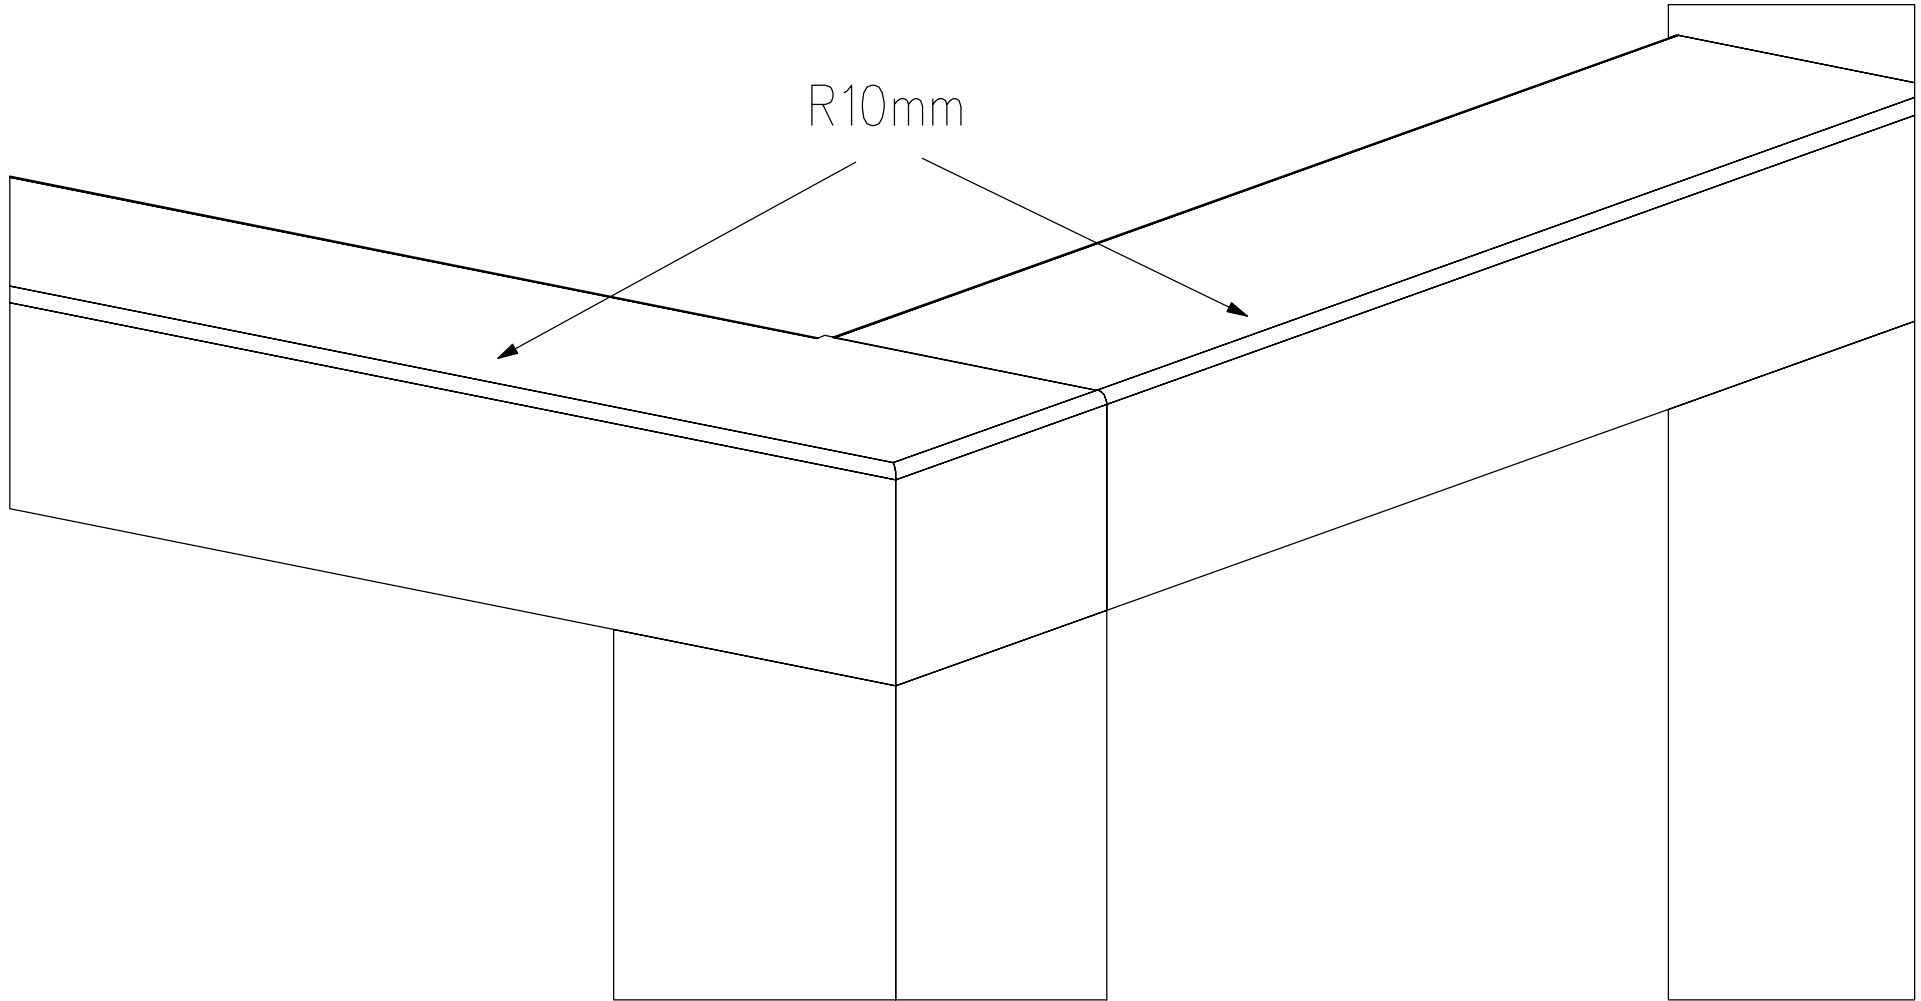

Border Hardwood

Manufacturing Plans

		Customer
Green ☒	Air dried ☒	37789
DATE 23/05/22		Reference
Version 5		Thierry /5