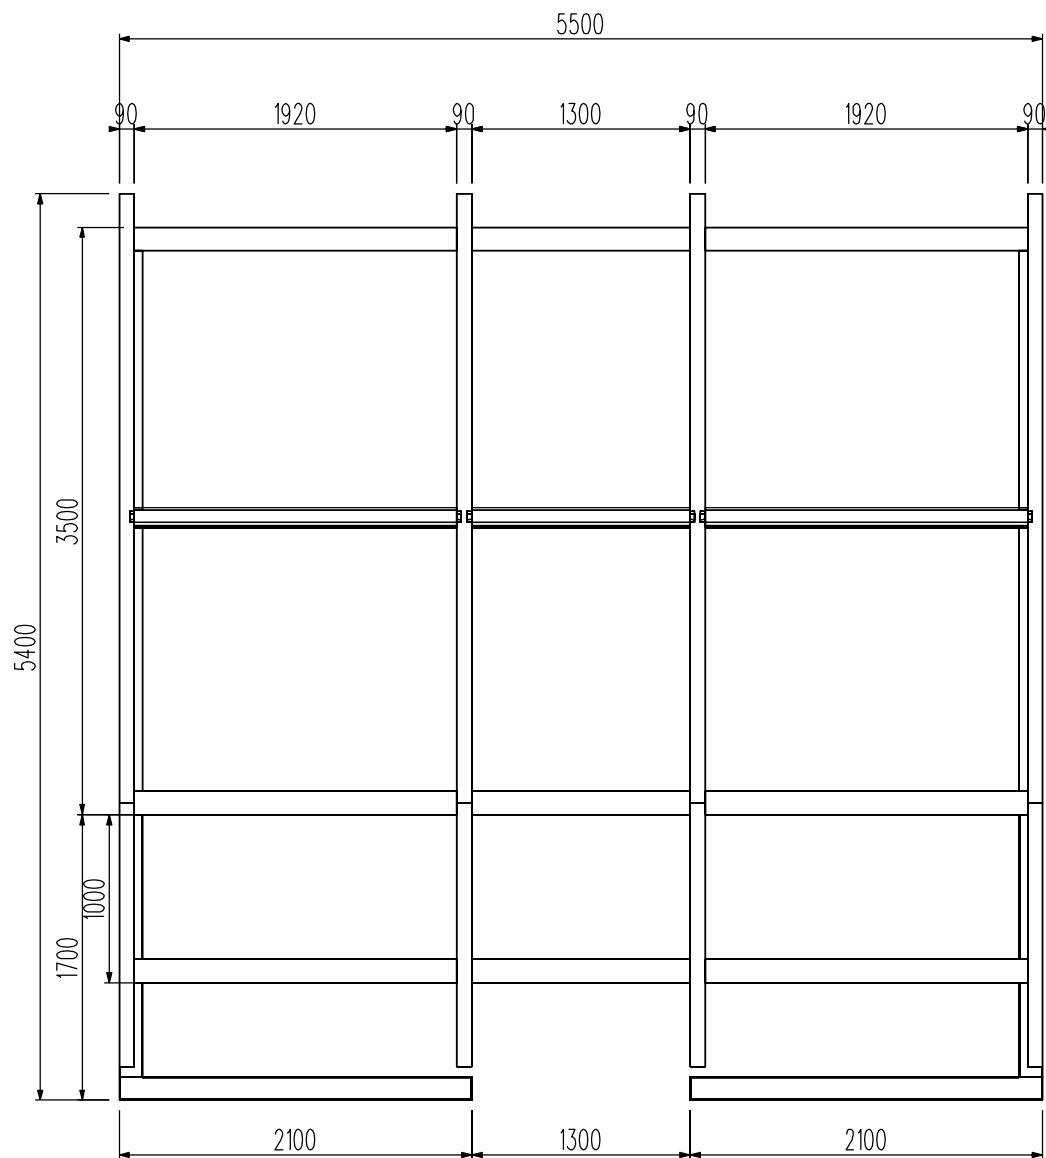

Version 5

Thierry

/2

Border Hardwood

Manufacturing Plans

		Customer
Green <input checked="" type="checkbox"/>	Air dried <input checked="" type="checkbox"/>	37789
DATE 23/05/22		Reference
Version 5		Thierry /3