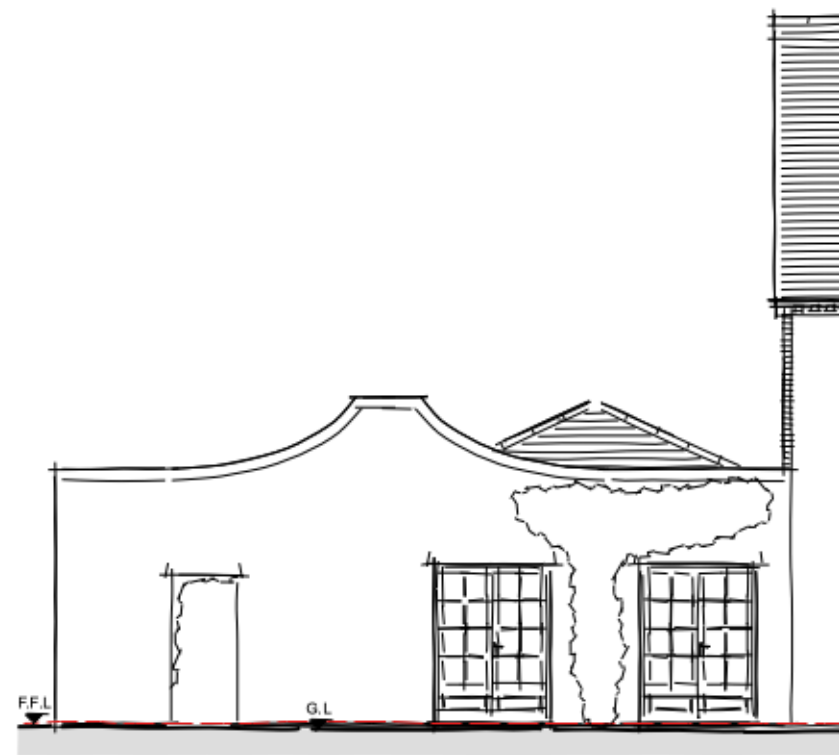

Existing West Elevation
Scale 1:100

Existing South Elevation
Scale 1:100

Existing Section A-A
Scale 1:100

Market Place / Hadleigh / Ipswich / Suffolk / IP7 5DN
T / 01473 827992 E / enquiries@wk-architects.co.uk
Do not scale from drawing; work to figured dimensions only.
Copyright © Wincer Klevenaar Architects Limited
5802_The Old Rectory_Proposal 5.vwx

PROJECT Proposed Alterations
The Old Rectory,
Felsham, Suffolk, IP30 0PW
CLIENT Mr. & Mrs. C. Pugh
STATUS **PLANNING**

TITLE Existing Kitchen Section and Elevations
SCALE 1:100 SHEET SIZE A3
ISSUE DATE March 2023
AUTHOR FDS CHECK CW