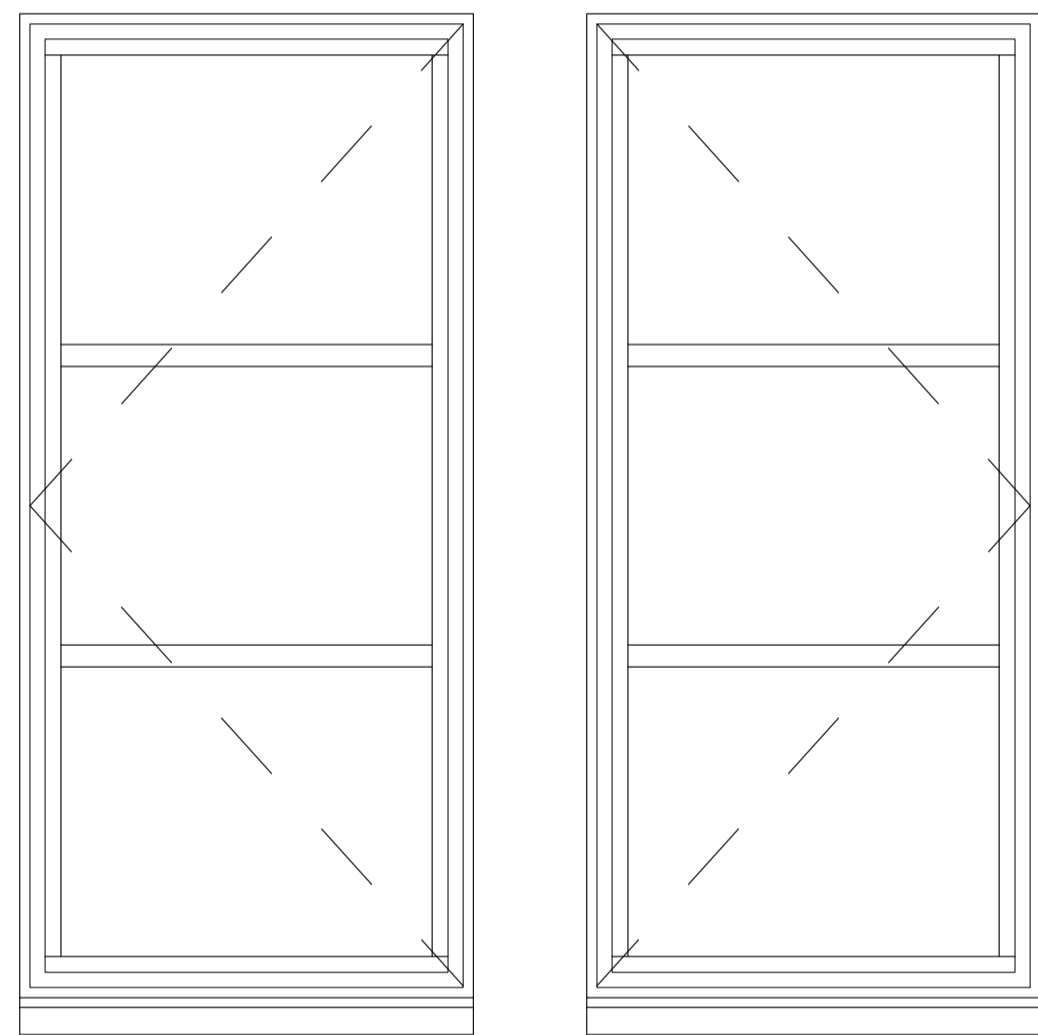

2no Windows to Study