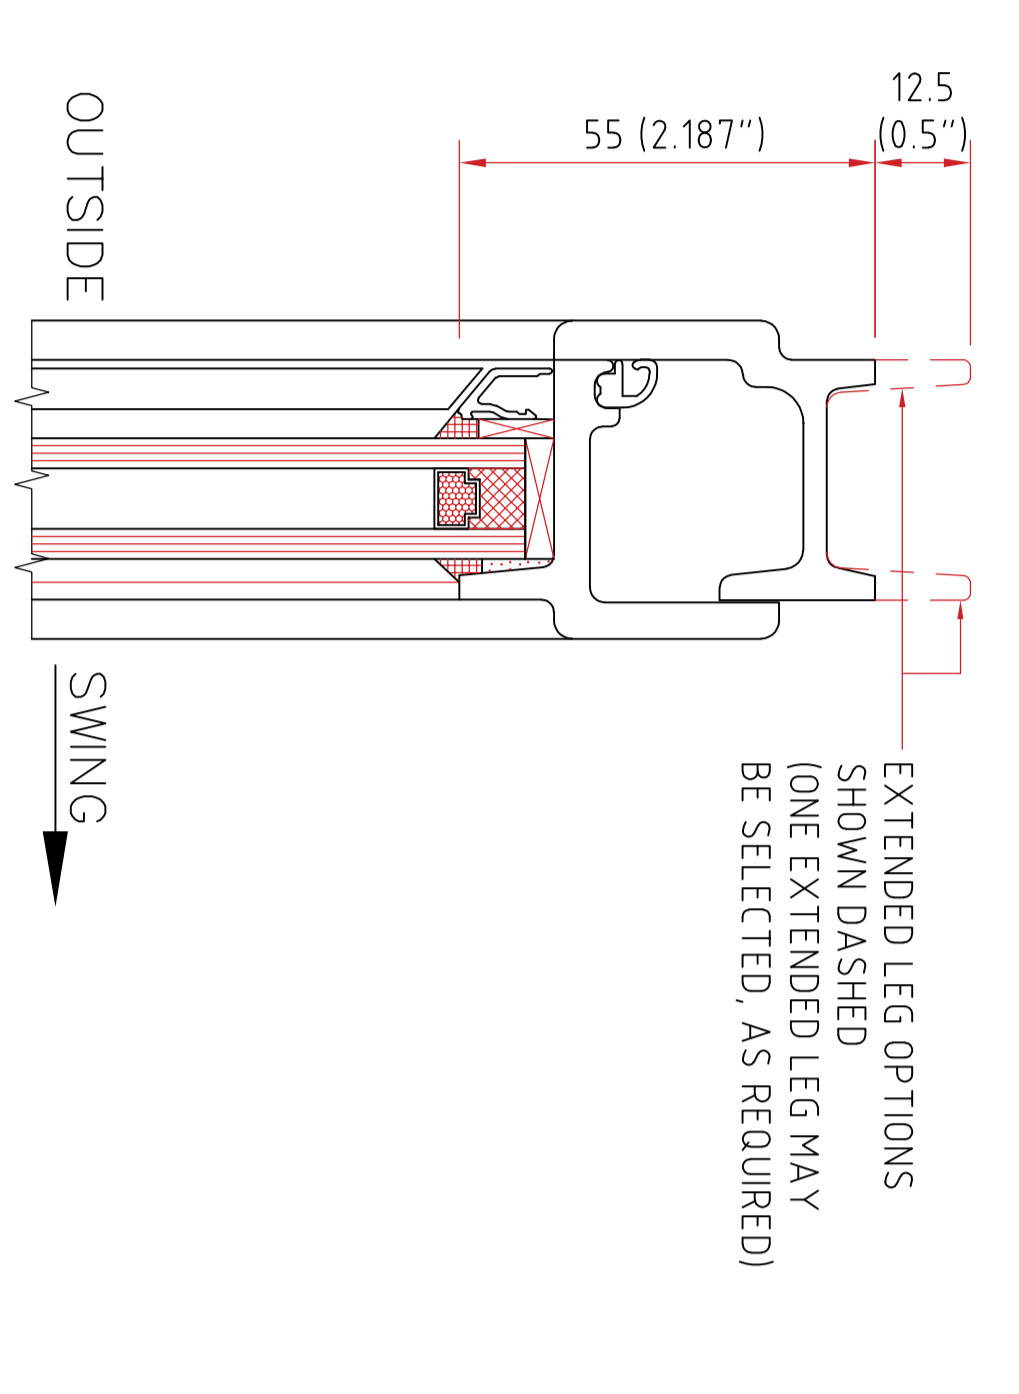

PRODUCT RANGE – SINGLE OR DOUBLE DOORS PLUS OPTIONAL FIXED SIDE LIGHTS AND/OR TOP (FAN) LIGHTS. DOORS MAY BE COUPLED TO ANY OTHER W20 WINDOW TYPES TO FORM LARGE SCREENS OR WINDOW WALLS. DOORS MAY SWING INWARDS OR OUTWARDS AND CAN BE GLAZED FROM EITHER SIDE

HORIZONTAL AND VERTICAL GLAZING BARS MAY BE ADDED TO ALL ASSEMBLIES

TYPICAL SINGLE DOOR      TYPICAL DOUBLE DOOR      TYPICAL SINGLE DOOR WITH TOP-LIGHT      TYPICAL SINGLE DOOR WITH SIDE-LIGHT AND TOP-LIGHTS      TYPICAL DOUBLE DOOR WITH SIDE-LIGHTS ('BELGIUM DOOR')      FURTHER DOOR ARRANGEMENT EXAMPLES SHOWN

FRAME PROFILES

DOOR FRAME (USE AT HEAD AND/OR JAMBS) INTERIOR GLAZED OPTION SHOWN

DOOR FRAME (USE AT HEAD AND/OR JAMBS) EXTERIOR GLAZED OPTION SHOWN

DOOR FRAME (USE AT HEAD AND/OR JAMBS) EXTERIOR GLAZED OPTION SHOWN