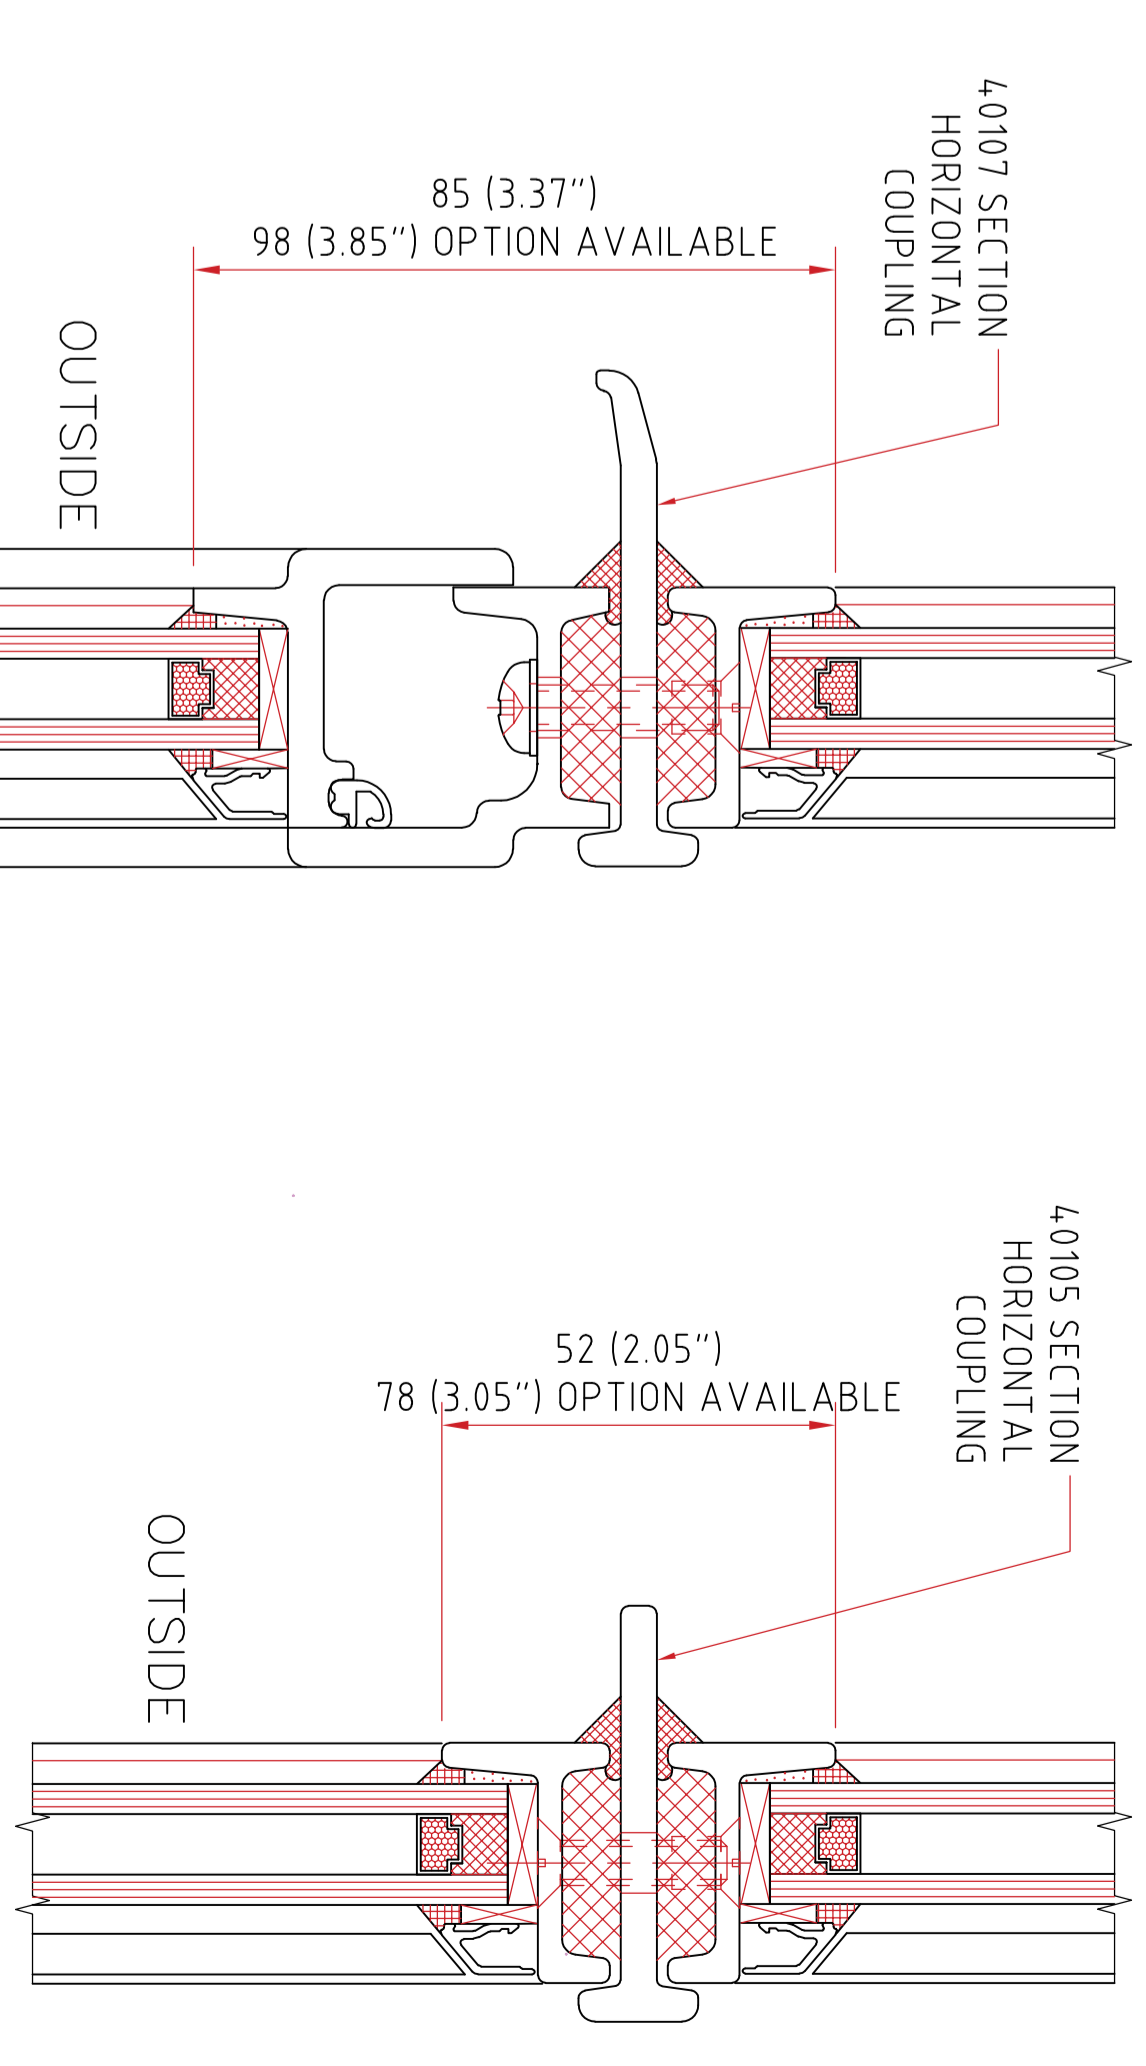

PRODUCT RANGE – SINGLE OR DOUBLE DOORS PLUS OPTIONAL FIXED SIDE LIGHTS AND/OR TOP (FAN) LIGHTS. DOORS MAY BE COUPLED TO ANY OTHER W20 WINDOW TYPES TO FORM LARGE SCREENS OR WINDOW WALLS. DOORS MAY SWING INWARDS OR OUTWARDS AND CAN BE GLAZED FROM EITHER SIDE

HORIZONTAL AND VERTICAL GLAZING BARS MAY BE ADDED TO ALL ASSEMBLIES

TYPICAL SINGLE DOOR      TYPICAL DOUBLE DOOR      TYPICAL SINGLE DOOR WITH TOP-LIGHT      TYPICAL SINGLE DOOR WITH SIDE-LIGHT AND TOP-LIGHTS      TYPICAL DOUBLE DOOR WITH SIDE-LIGHTS ('BELGIUM DOOR')      FURTHER DOOR ARRANGEMENT EXAMPLES SHOWN

FRAME PROFILES

DOOR FRAME (USE AT HEAD AND/OR JAMBS) INTERIOR GLAZED OPTION SHOWN

DOOR FRAME (USE AT HEAD AND/OR JAMBS) EXTERIOR GLAZED OPTION SHOWN

DOOR FRAME (USE AT HEAD AND/OR JAMBS) EXTERIOR GLAZED OPTION SHOWN

STANDARD DOOR SILL OPEN-IN, INTERIOR GLAZED OPTION AVAILABLE (OPEN-IN, EXTERIOR GLAZED OPTION AVAILABLE)

TYPICAL COUPLING DETAILS

MILD STEEL FLAT VERTICAL COUPLING ADJACENT TO DOORS

DOOR MEETING RAIL DETAIL