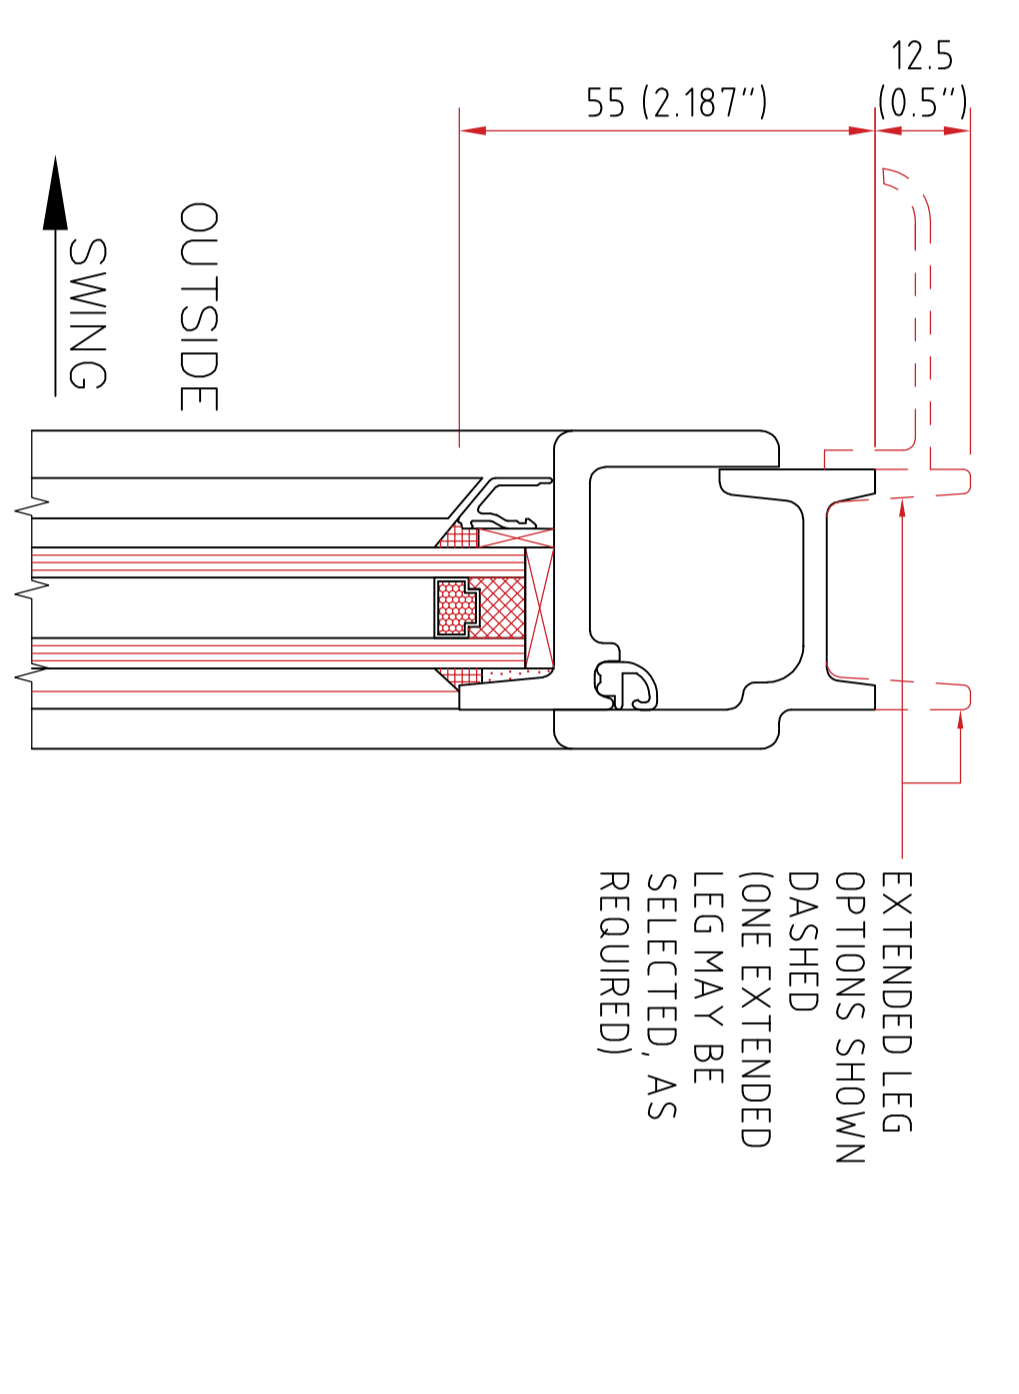

PRODUCT RANGE – SINGLE OR DOUBLE DOORS PLUS OPTIONAL FIXED SIDE LIGHTS AND/OR TOP (FAN) LIGHTS. DOORS MAY BE COUPLED TO ANY OTHER W20 WINDOW TYPES TO FORM LARGE SCREENS OR WINDOW WALLS. DOORS MAY SWING INWARDS OR OUTWARDS AND CAN BE GLAZED FROM EITHER SIDE

HORIZONTAL AND VERTICAL GLAZING BARS MAY BE ADDED TO ALL ASSEMBLIES

TYPICAL SINGLE DOOR      TYPICAL DOUBLE DOOR      TYPICAL SINGLE DOOR WITH TOP-LIGHT      TYPICAL SINGLE DOOR WITH SIDE-LIGHT AND TOP-LIGHTS      TYPICAL DOUBLE DOOR WITH SIDE-LIGHTS ('BELGIUM DOOR')      FURTHER DOOR ARRANGEMENT EXAMPLES SHOWN

FRAME PROFILES

DOOR FRAME (USE AT HEAD AND/OR JAMBS) INTERIOR GLAZED OPTION SHOWN

DOOR FRAME (USE AT HEAD AND/OR JAMBS) EXTERIOR GLAZED OPTION SHOWN

DOOR FRAME (USE AT HEAD AND/OR JAMBS) EXTERIOR GLAZED OPTION SHOWN

DOOR FRAME (USE AT HEAD AND/OR JAMBS) INTERIOR GLAZED OPTION SHOWN

SEE CORPORATE W20 WINDOW DRAWING FOR TOP/SIDE/LIGHT AND COSMETIC GLAZING BAR OPTIONS, GLAZING AND TYPICAL FIXING DETAILS

INSULATED GALVANIZED STEEL KICK-PANEL, FINISHED AS DOOR