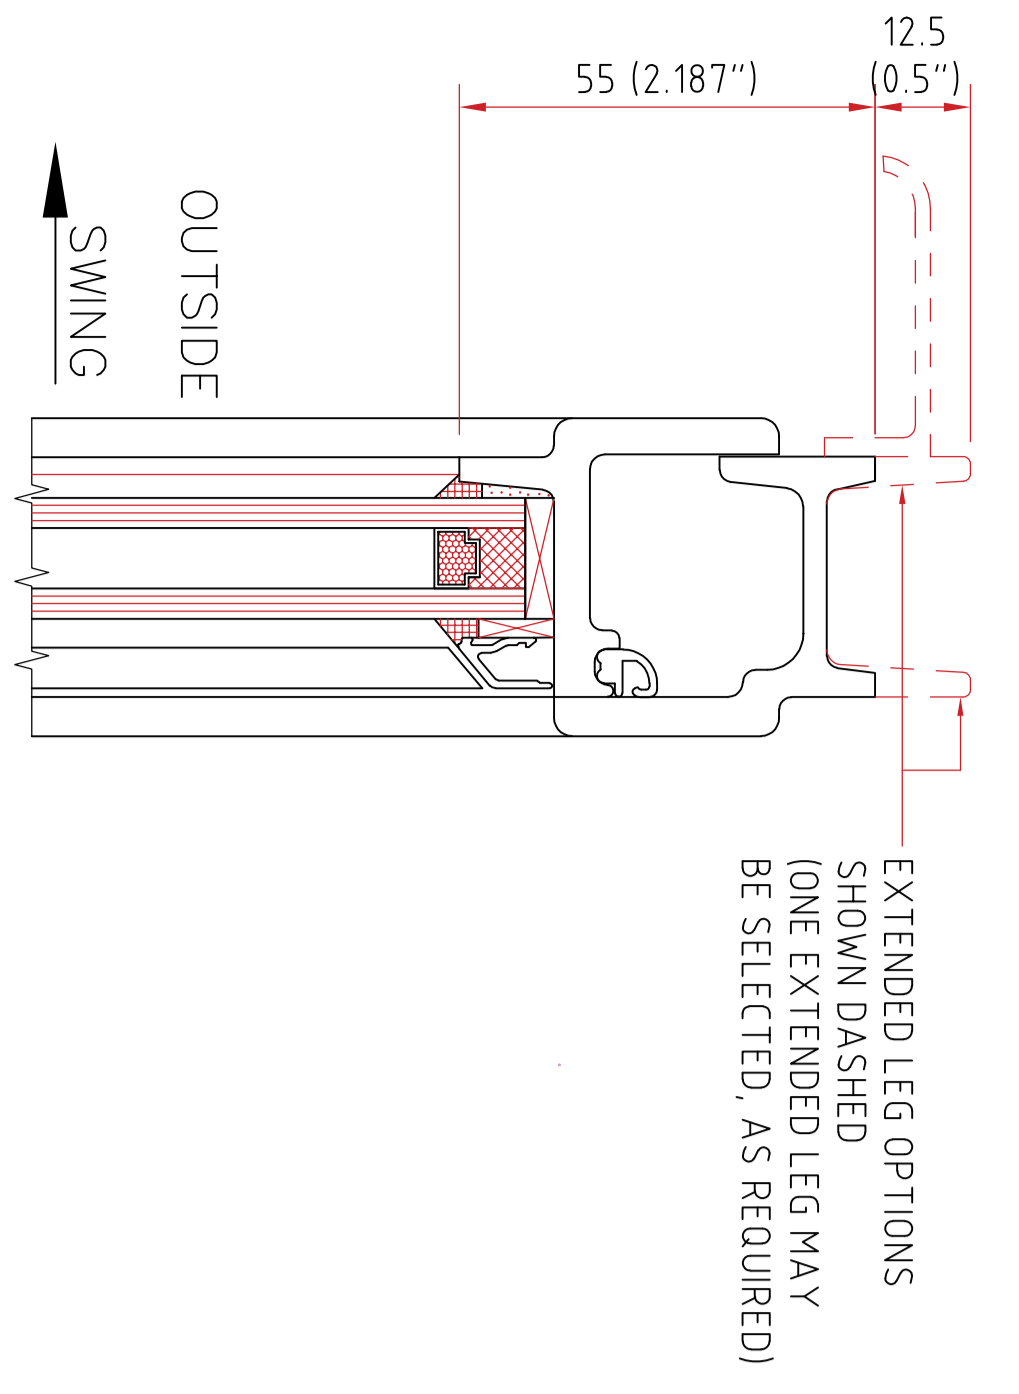

PRODUCT RANGE – SINGLE OR DOUBLE DOORS PLUS OPTIONAL FIXED SIDE LIGHTS AND/OR TOP (FAN) LIGHTS. DOORS MAY BE COUPLED TO ANY OTHER W20 WINDOW TYPES TO FORM LARGE SCREENS OR WINDOW WALLS. DOORS MAY SWING INWARDS OR OUTWARDS AND CAN BE GLAZED FROM EITHER SIDE

HORIZONTAL AND VERTICAL GLAZING BARS MAY BE ADDED TO ALL ASSEMBLIES

TYPICAL SINGLE DOOR      TYPICAL DOUBLE DOOR      TYPICAL SINGLE DOOR WITH TOP-LIGHT      TYPICAL SINGLE DOOR WITH SIDE-LIGHT AND TOP-LIGHTS      TYPICAL DOUBLE DOOR WITH SIDE-LIGHTS ('BELGIUM DOOR')      FURTHER DOOR ARRANGEMENT EXAMPLES SHOWN

FRAME PROFILES

DOOR FRAME (USE AT HEAD AND/OR JAMBS) INTERIOR GLAZED OPTION SHOWN

DOOR FRAME (USE AT HEAD AND/OR JAMBS) EXTERIOR GLAZED OPTION SHOWN

DOOR FRAME (USE AT HEAD AND/OR JAMBS) EXTERIOR GLAZED OPTION SHOWN