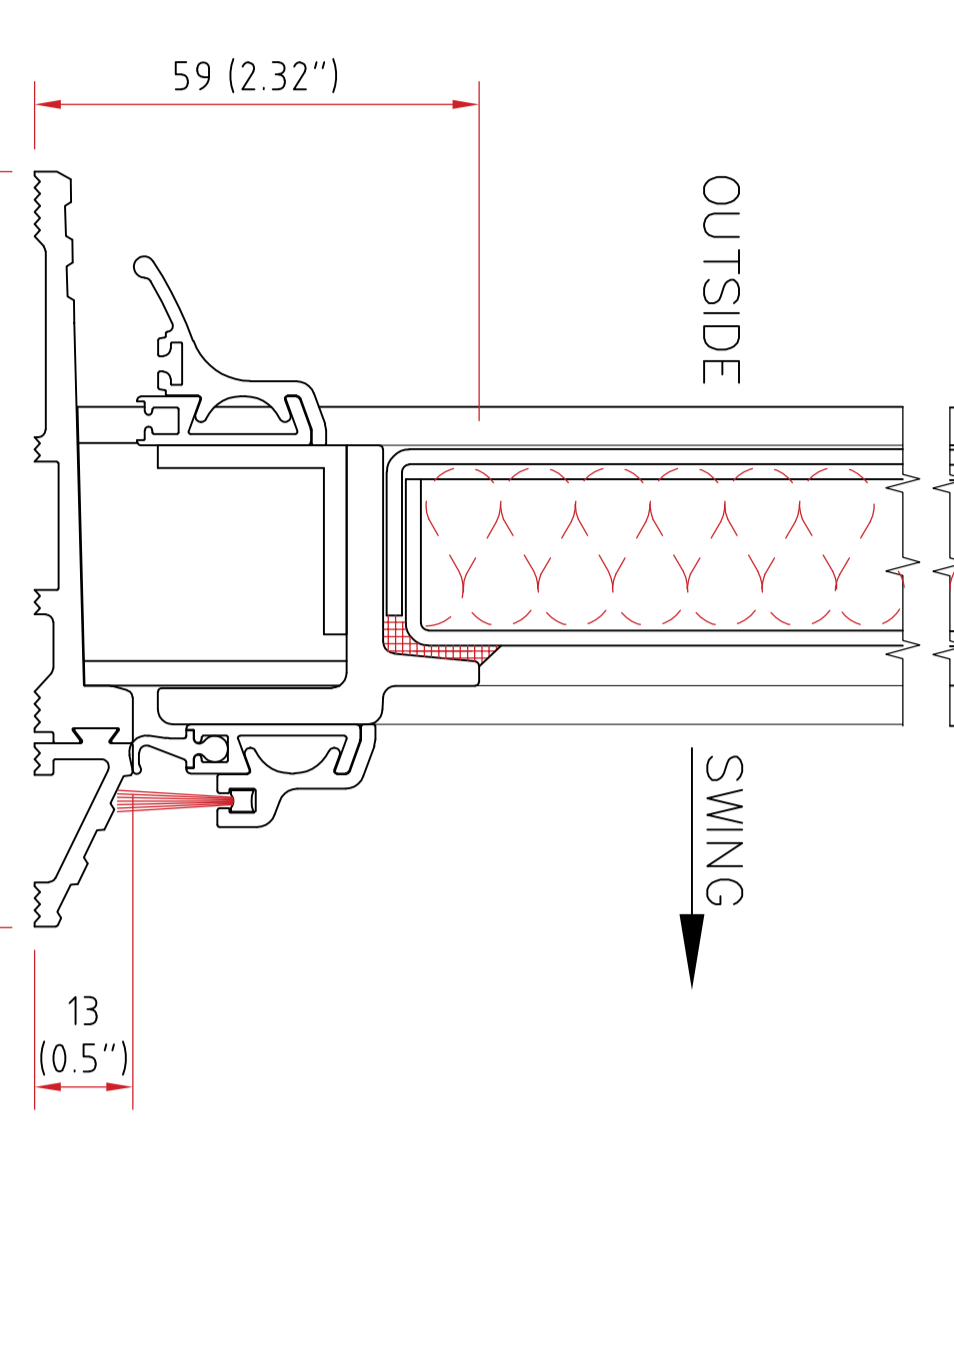

DDA/ADA COMPLIANT THRESHOLD OPEN-IN, EXTERIOR GLAZED OPTION SHOWN (OPEN-IN, INTERIOR GLAZED AVAILABLE)