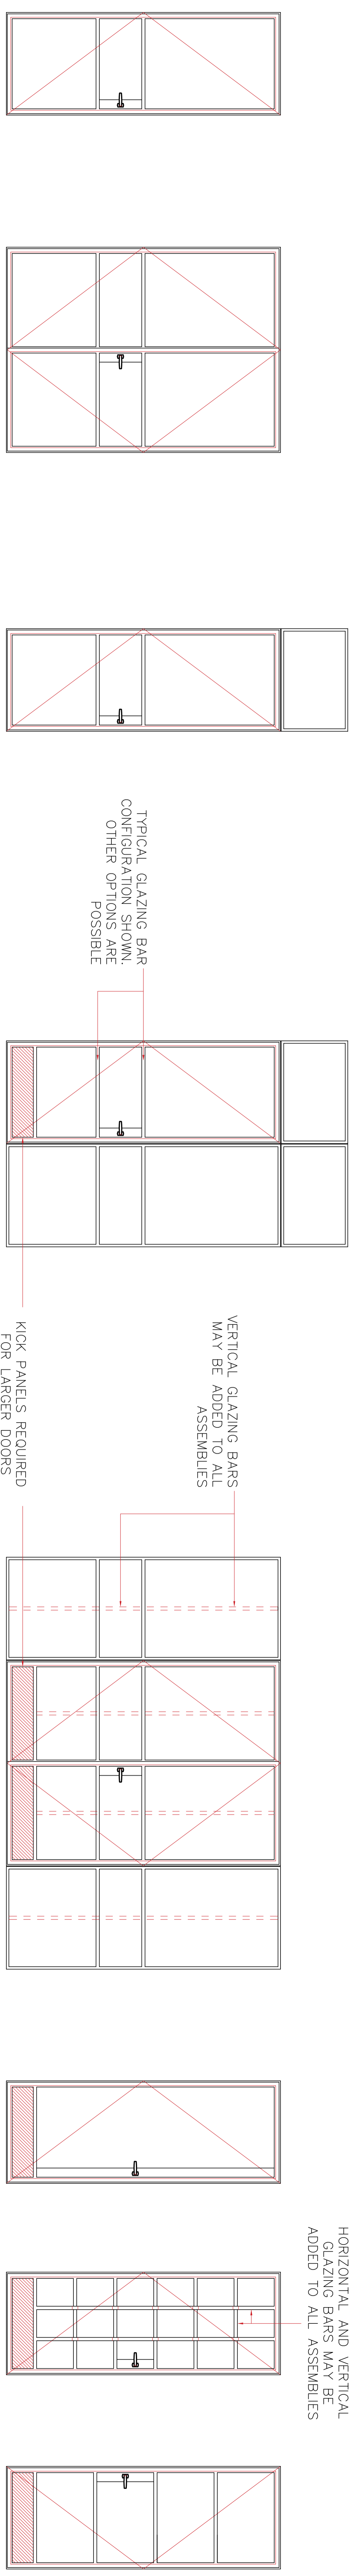

PRODUCT RANGE – SINGLE OR DOUBLE DOORS PLUS OPTIONAL FIXED SIDE LIGHTS AND/OR TOP (FAN) LIGHTS. DOORS MAY BE COUPLED TO ANY OTHER W20 WINDOW TYPES TO FORM LARGE SCREENS OR WINDOW WALLS. DOORS MAY SWING INWARDS OR OUTWARDS AND CAN BE GLAZED FROM EITHER SIDE

HORIZONTAL AND VERTICAL GLAZING BARS MAY BE ADDED TO ALL ASSEMBLIES

TYPICAL SINGLE DOOR      TYPICAL DOUBLE DOOR      TYPICAL SINGLE DOOR WITH TOP-LIGHT      TYPICAL SINGLE DOOR WITH SIDE-LIGHT AND TOP-LIGHTS      TYPICAL DOUBLE DOOR WITH SIDE-LIGHTS ('BELGIUM DOOR')      FURTHER DOOR ARRANGEMENT EXAMPLES SHOWN

FRAME PROFILES

DOOR FRAME (USE AT HEAD AND/OR JAMBS) INTERIOR GLAZED OPTION SHOWN

DOOR FRAME (USE AT HEAD AND/OR JAMBS) EXTERIOR GLAZED OPTION SHOWN

DOOR FRAME (USE AT HEAD AND/OR JAMBS) EXTERIOR GLAZED OPTION SHOWN

DOOR FRAME (USE AT HEAD AND/OR JAMBS) INTERIOR GLAZED OPTION SHOWN

SEE CORPORATE W20 WINDOW DRAWING FOR TOP/SIDE/LIGHT AND COSMETIC GLAZING BAR OPTIONS, GLAZING AND TYPICAL FIXING DETAILS

INSULATED GALVANIZED STEEL KICK-PANEL, FINISHED AS DOOR