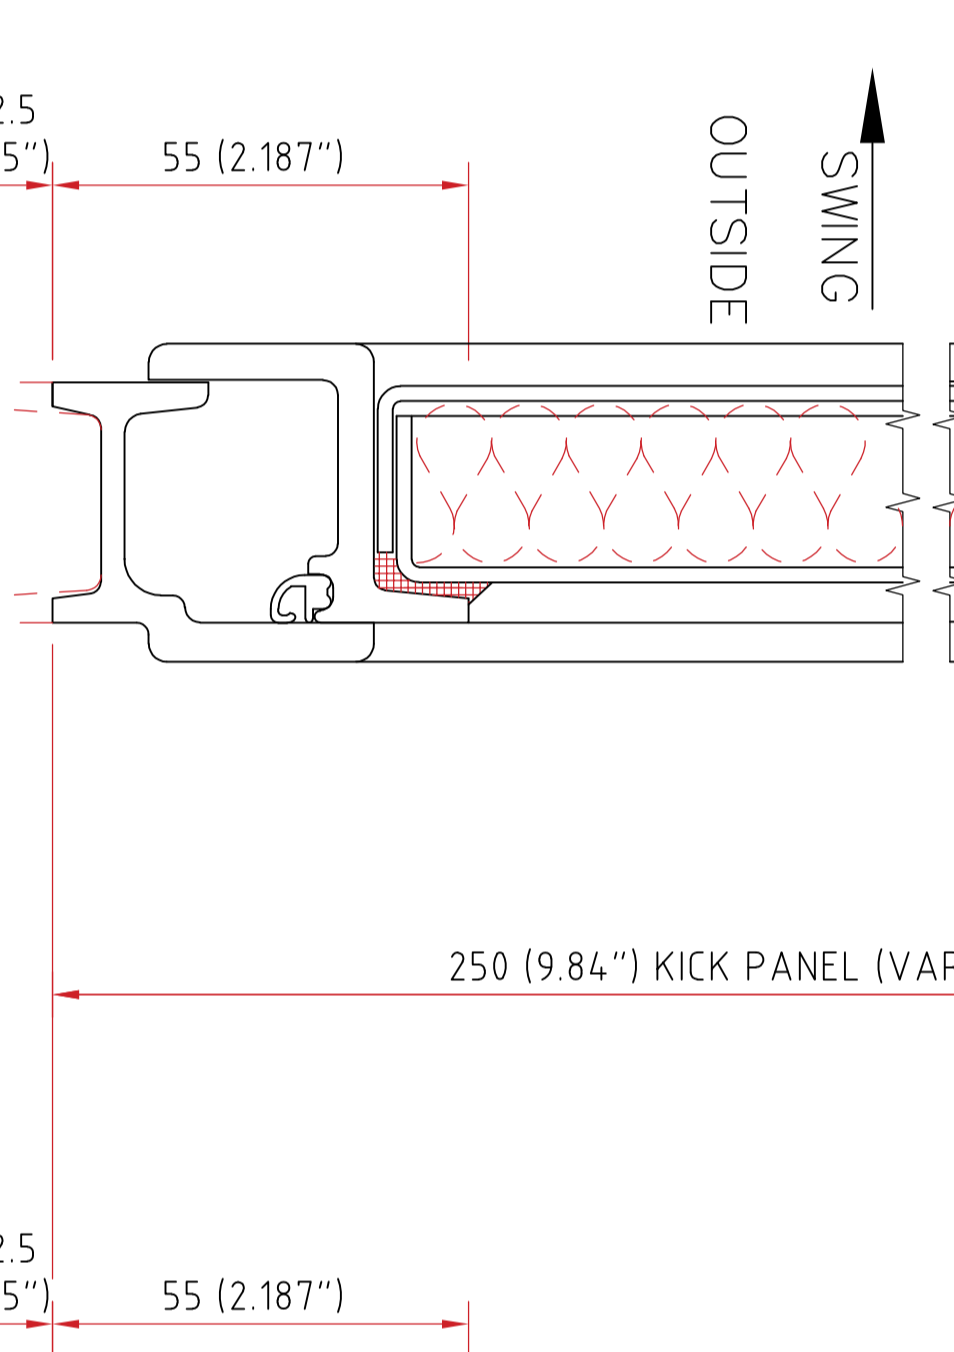

STANDARD DOOR SILL OPEN-OUT, EXTERIOR GLAZED OPTION SHOWN (OPEN-OUT, INTERIOR GLAZED OPTION AVAILABLE)