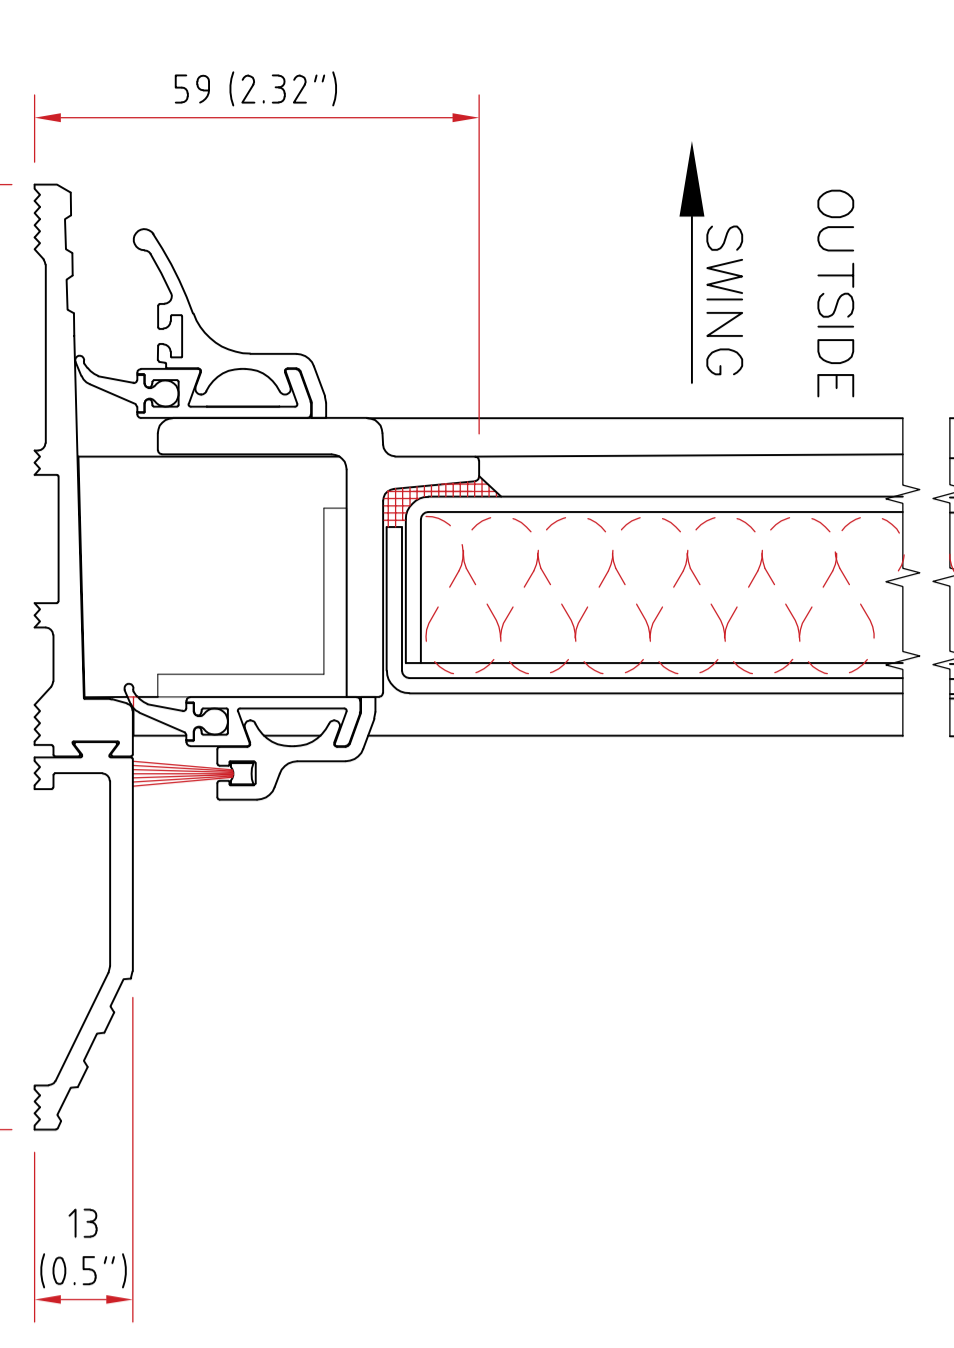

DDA/ADA COMPLIANT THRESHOLD OPEN-OUT, INTERIOR GLAZED OPTION SHOWN (OPEN-OUT, EXTERIOR GLAZED AVAILABLE)