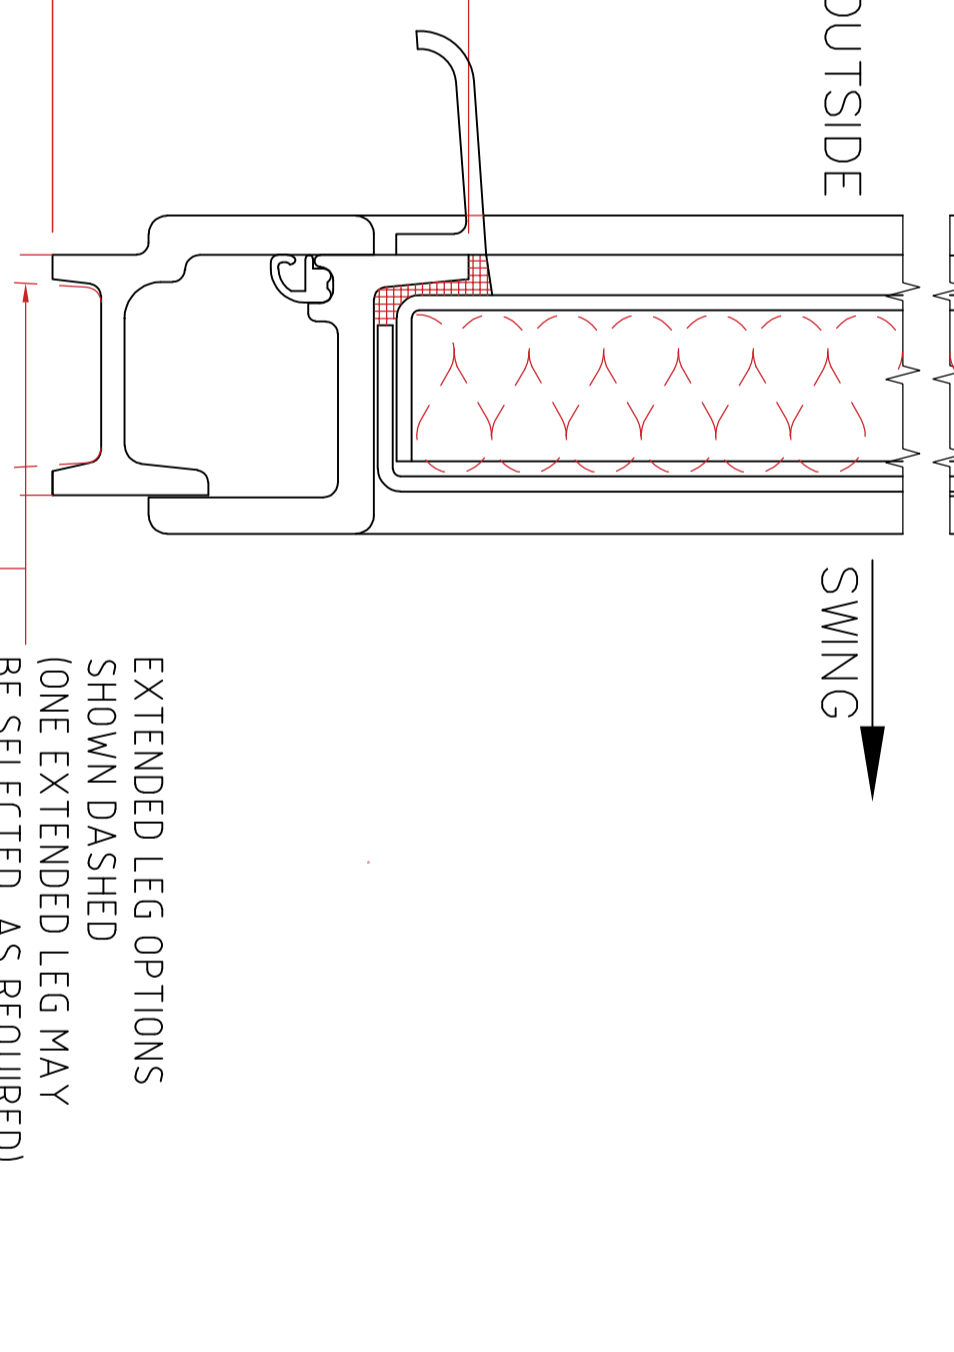

STANDARD DOOR SILL OPEN-IN, INTERIOR GLAZED OPTION AVAILABLE (OPEN-IN, EXTERIOR GLAZED OPTION AVAILABLE)