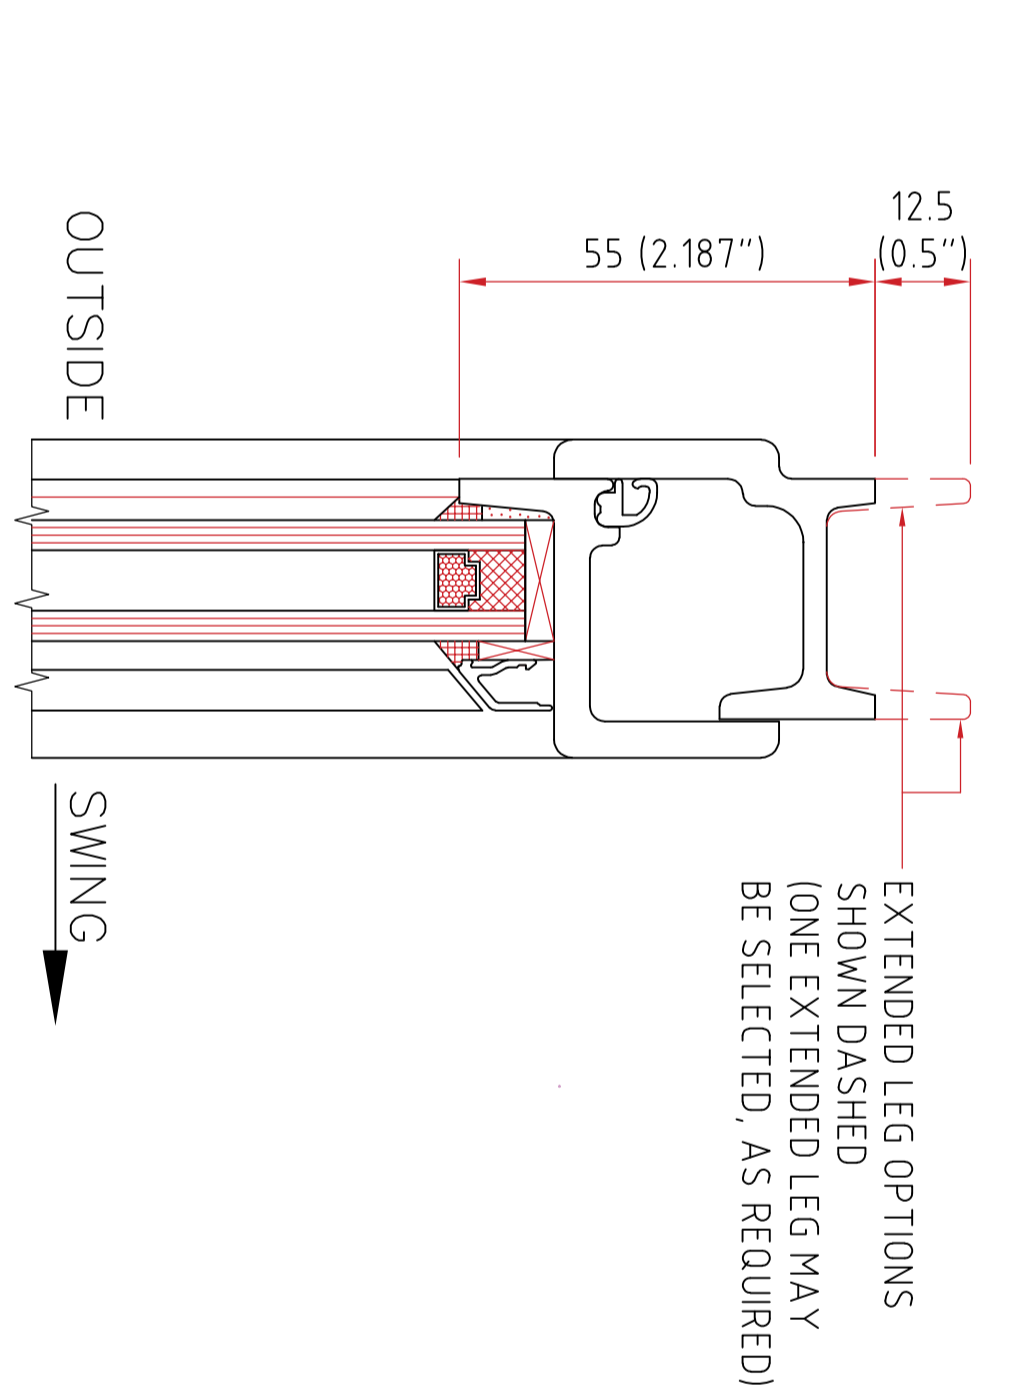

PRODUCT RANGE – SINGLE OR DOUBLE DOORS PLUS OPTIONAL FIXED SIDE LIGHTS AND/OR TOP (FAN) LIGHTS. DOORS MAY BE COUPLED TO ANY OTHER W20 WINDOW TYPES TO FORM LARGE SCREENS OR WINDOW WALLS. DOORS MAY SWING INWARDS OR OUTWARDS AND CAN BE GLAZED FROM EITHER SIDE

HORIZONTAL AND VERTICAL GLAZING BARS MAY BE ADDED TO ALL ASSEMBLIES

TYPICAL SINGLE DOOR      TYPICAL DOUBLE DOOR      TYPICAL SINGLE DOOR WITH TOP-LIGHT      TYPICAL SINGLE DOOR WITH SIDE-LIGHT AND TOP-LIGHTS      TYPICAL DOUBLE DOOR WITH SIDE-LIGHTS ('BELGIUM DOOR')      FURTHER DOOR ARRANGEMENT EXAMPLES SHOWN

FRAME PROFILES

DOOR FRAME (USE AT HEAD AND/OR JAMBS) INTERIOR GLAZED OPTION SHOWN

DOOR FRAME (USE AT HEAD AND/OR JAMBS) EXTERIOR GLAZED OPTION SHOWN

DOOR FRAME (USE AT HEAD AND/OR JAMBS) EXTERIOR GLAZED OPTION SHOWN

DOOR FRAME (USE AT HEAD AND/OR JAMBS) INTERIOR GLAZED OPTION SHOWN

SEE CORPORATE W20 WINDOW DRAWING FOR TOP/SIDE/LIGHT AND COSMETIC GLAZING BAR OPTIONS, GLAZING AND TYPICAL FIXING DETAILS

INSULATED GALVANIZED STEEL KICK-PANEL, FINISHED AS DOOR