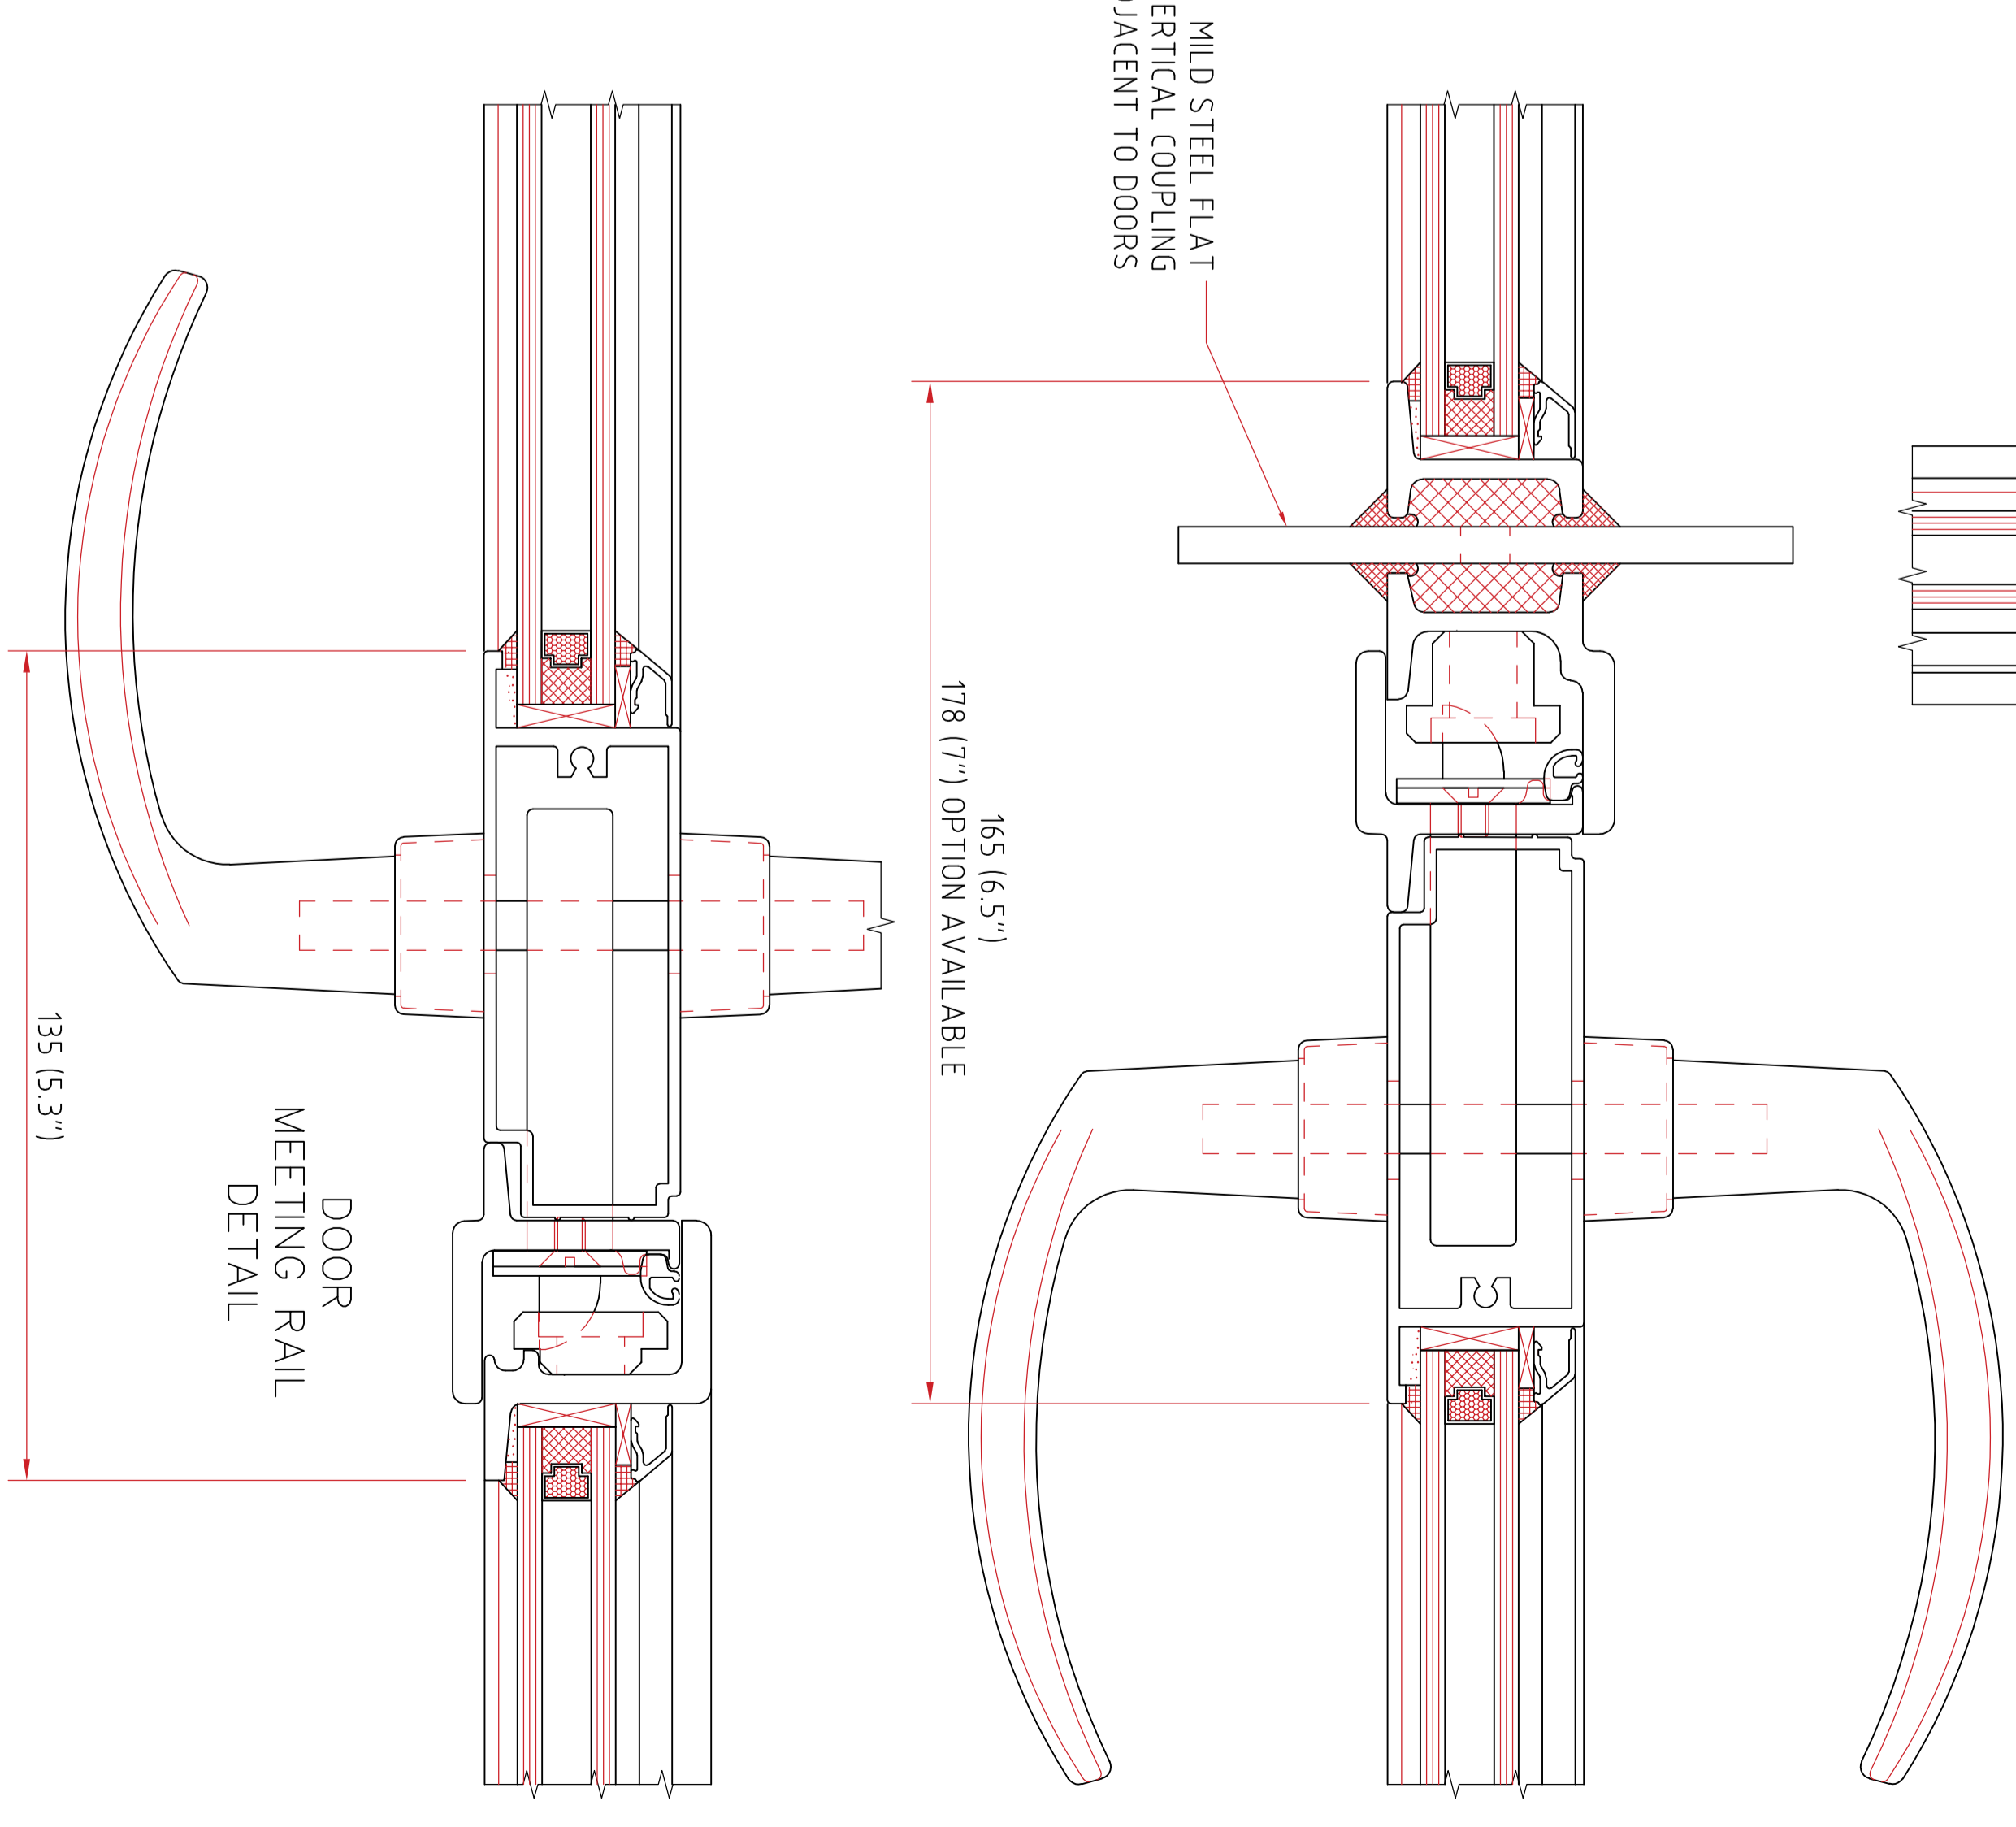

PRODUCT RANGE – SINGLE OR DOUBLE DOORS PLUS OPTIONAL FIXED SIDE LIGHTS AND/OR TOP (FAN) LIGHTS. DOORS MAY BE COUPLED TO ANY OTHER W20 WINDOW TYPES TO FORM LARGE SCREENS OR WINDOW WALLS. DOORS MAY SWING INWARDS OR OUTWARDS AND CAN BE GLAZED FROM EITHER SIDE

HORIZONTAL AND VERTICAL GLAZING BARS MAY BE ADDED TO ALL ASSEMBLIES

TYPICAL SINGLE DOOR      TYPICAL DOUBLE DOOR      TYPICAL SINGLE DOOR WITH TOP-LIGHT      TYPICAL SINGLE DOOR WITH SIDE-LIGHT AND TOP-LIGHTS      TYPICAL DOUBLE DOOR WITH SIDE-LIGHTS ('BELGIUM DOOR')      FURTHER DOOR ARRANGEMENT EXAMPLES SHOWN

DDA/ADA COMPLIANT THRESHOLD OPEN-IN, EXTERIOR GLAZED OPTION SHOWN (OPEN-IN, INTERIOR GLAZED AVAILABLE)

STANDARD DOOR SILL OPEN-OUT, EXTERIOR GLAZED OPTION SHOWN (OPEN-OUT, INTERIOR GLAZED OPTION AVAILABLE)

STANDARD DOOR SILL OPEN-IN, INTERIOR GLAZED OPTION AVAILABLE (OPEN-IN, EXTERIOR GLAZED OPTION AVAILABLE)

TYPICAL COUPLING DETAILS

MILD STEEL FLAT VERTICAL COUPLING ADJACENT TO DOORS

DOOR MEETING RAIL DETAIL