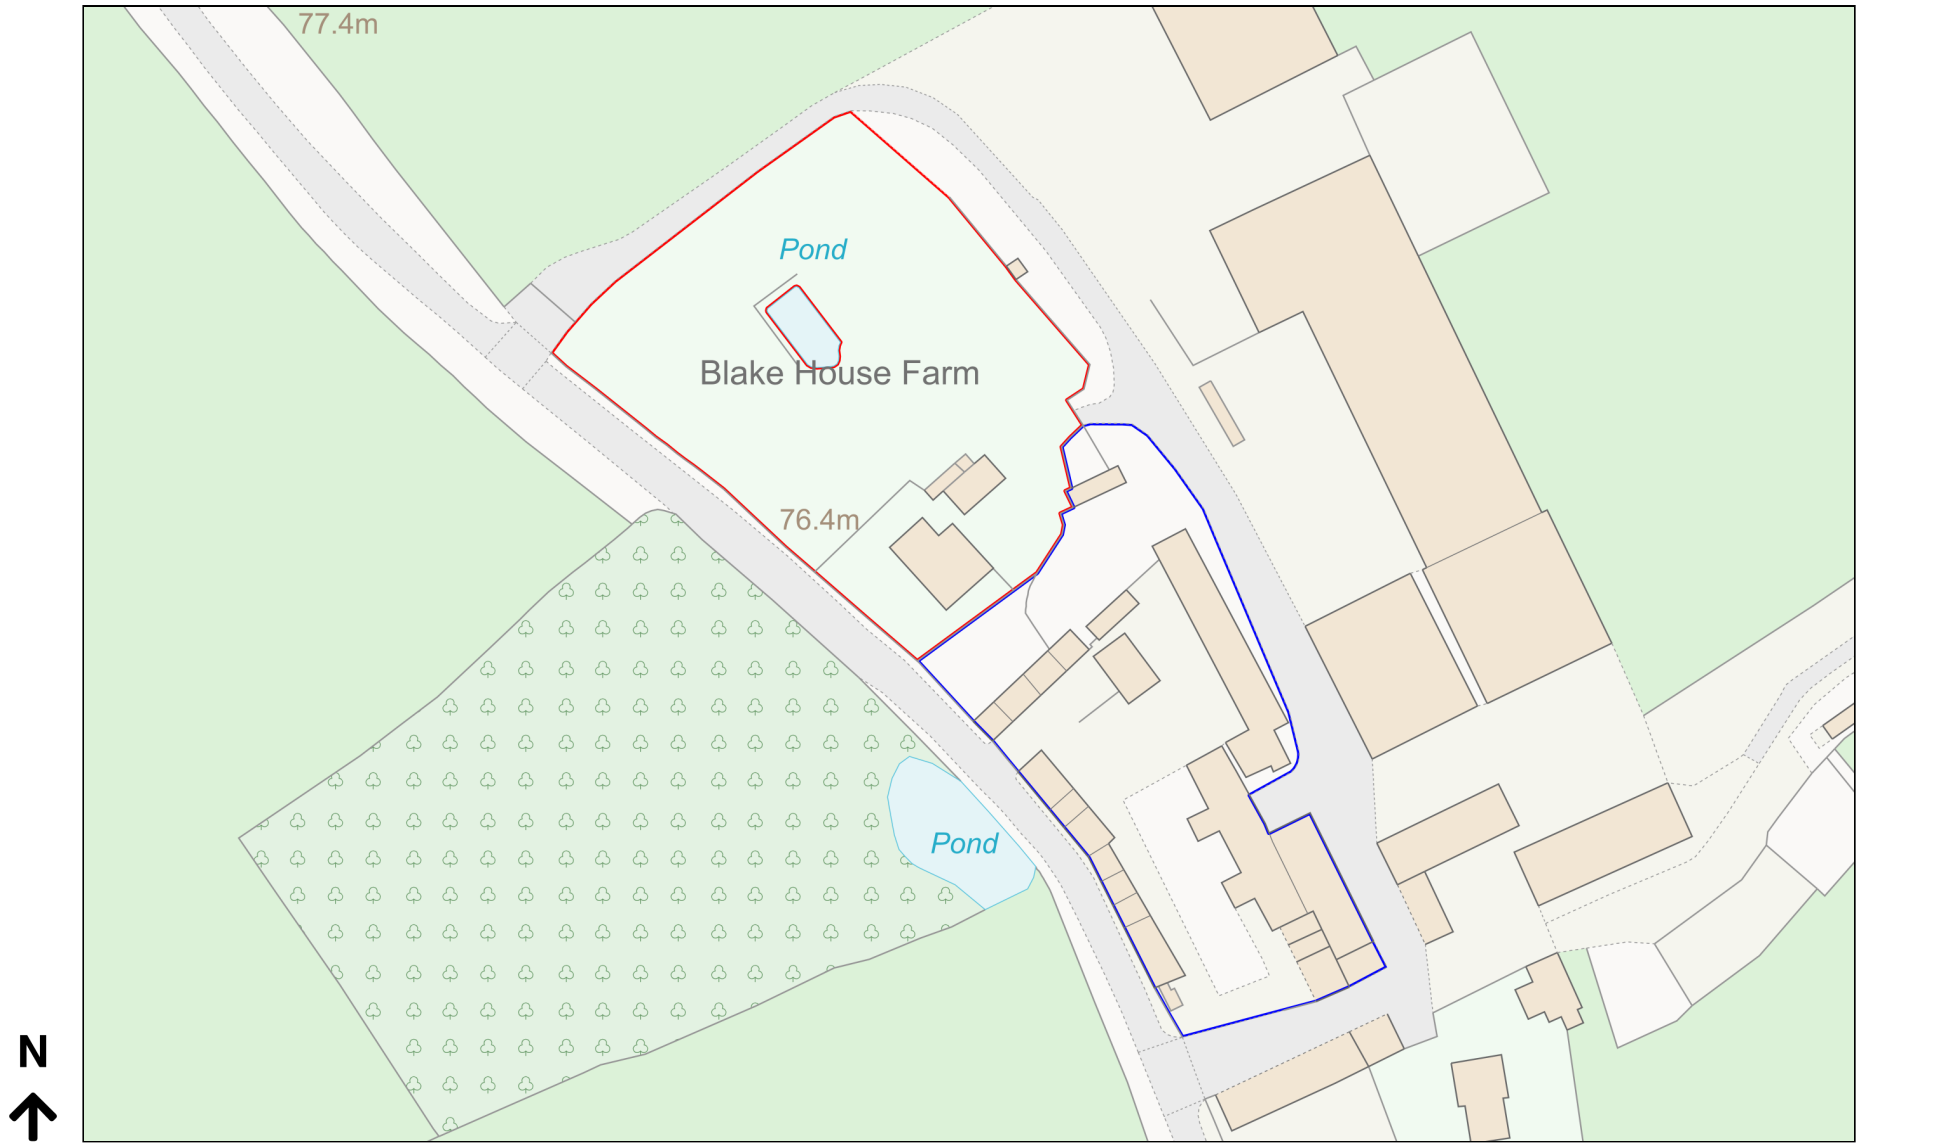

Location Plan

Site Address: Blake House, Blake End, Great Saling, CM77 6RA

Date Produced: 18-May-2023

Scale: 1:1250 @A4

Planning Portal Reference: PP-12153673v1