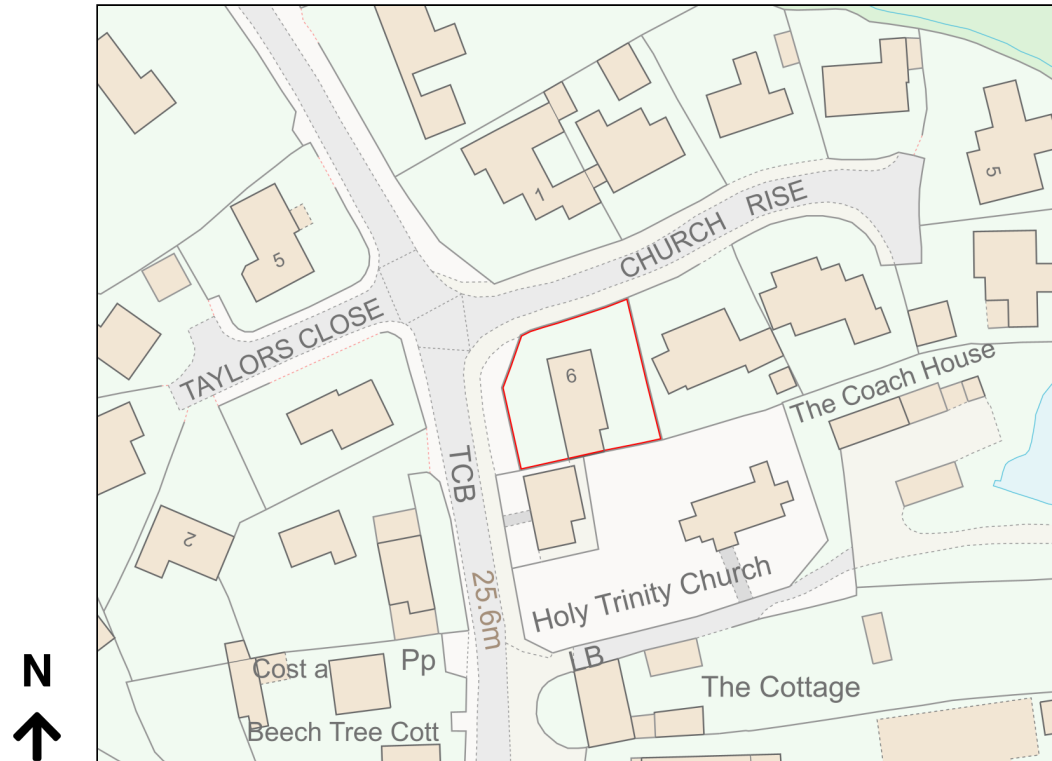

Location Plan

Site Address: 9, Church Rise, Holthby, York, YO19 5UE

Date Produced: 31-May-2023

Scale: 1:1250 @A4

Planning Portal Reference: PP-12197011v1