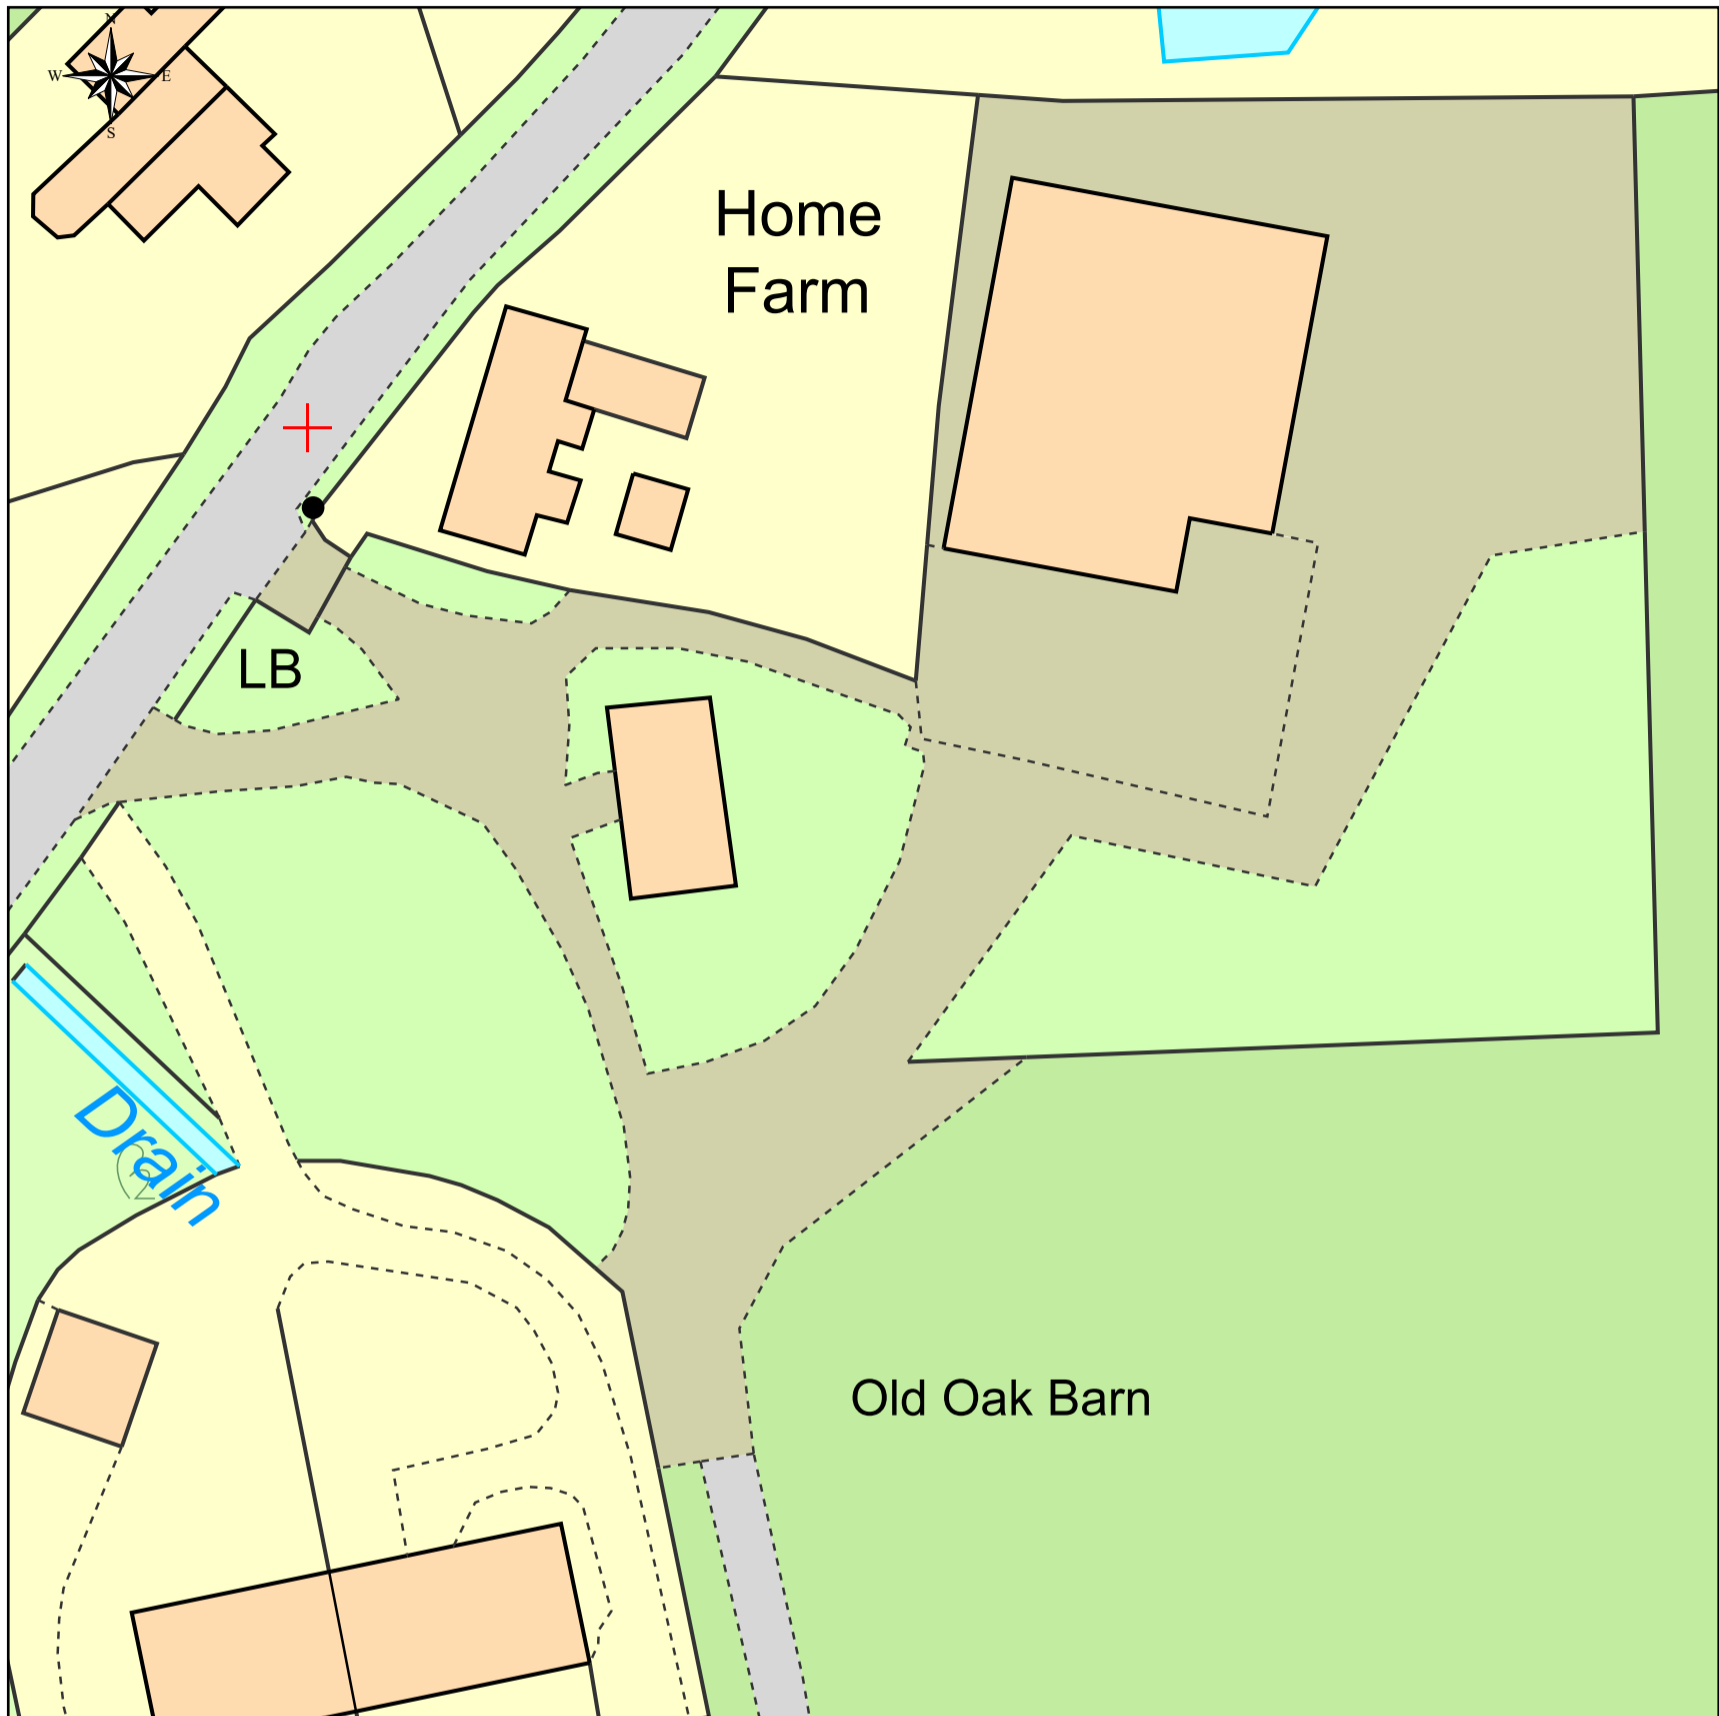

# SITE BLOCK PLAN

This Plan includes the following Licensed Data: OS MasterMap Colour PDF Location Plan by the Ordnance Survey National Geographic Database and incorporating surveyed revision available at the date of production. Reproduction in whole or in part is prohibited without the prior permission of Ordnance Survey. The representation of a road, track or path is no evidence of a right of way. The representation of features, as lines is no evidence of a property boundary. © Crown copyright and database rights, 2022. Ordnance Survey 0100031673

0m 10m 20m 30m 40m 50m

Scale: 1:500, paper size: A3

HOME FARM, WEST STREET, WALSHAM LE WILLOWS, BURY ST EDMUNDS, IP31 3AP

**emapsite**<sup>™</sup>  
plans