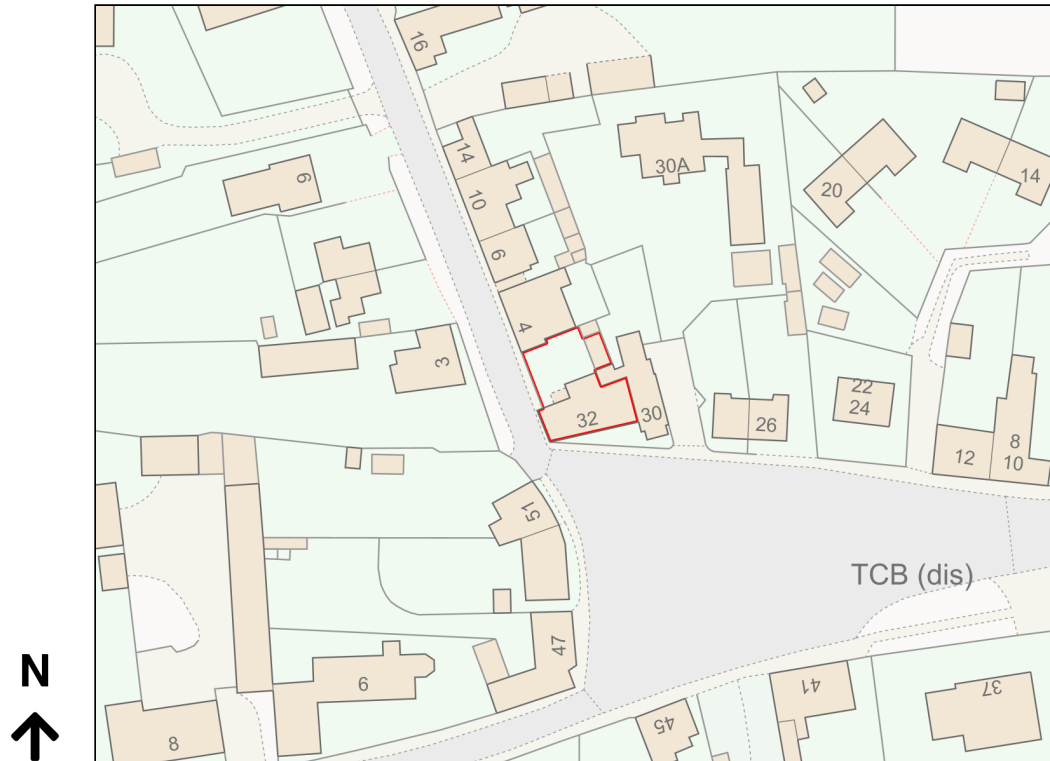

# Location Plan

Site Address: 32, High Street, Osbournby, Sleaford, NG34 0DP

Date Produced: 05-Jun-2023

Scale: 1:1250 @A4

Planning Portal Reference: PP-12210196v1