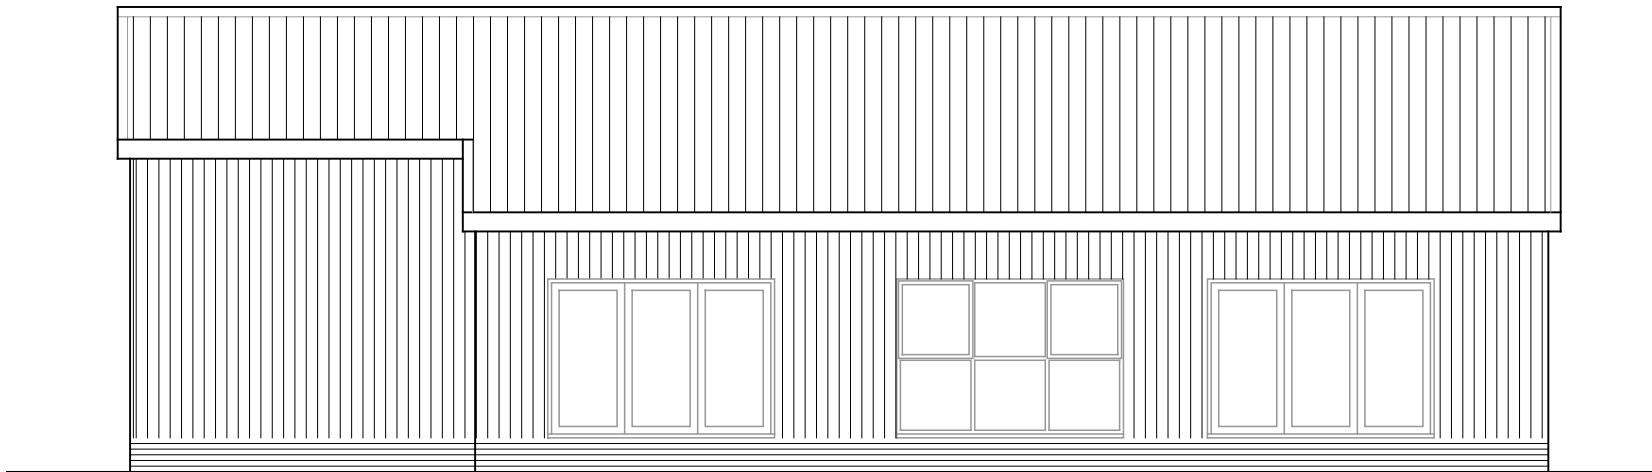

**Revisions**

Rev:	Description:	Date:

side elevation

side elevation

side elevation

side elevation

Client: Mr Toppel      Project: Proposed New Dwelling  
Progress Farm, Wetherden

Drawing Title:  
**ELEVATION - BIG BARN**

Scale: 1:100 @ A3      Status: Preliminary

Drawing Number: **209-SK-201**      Revision: E