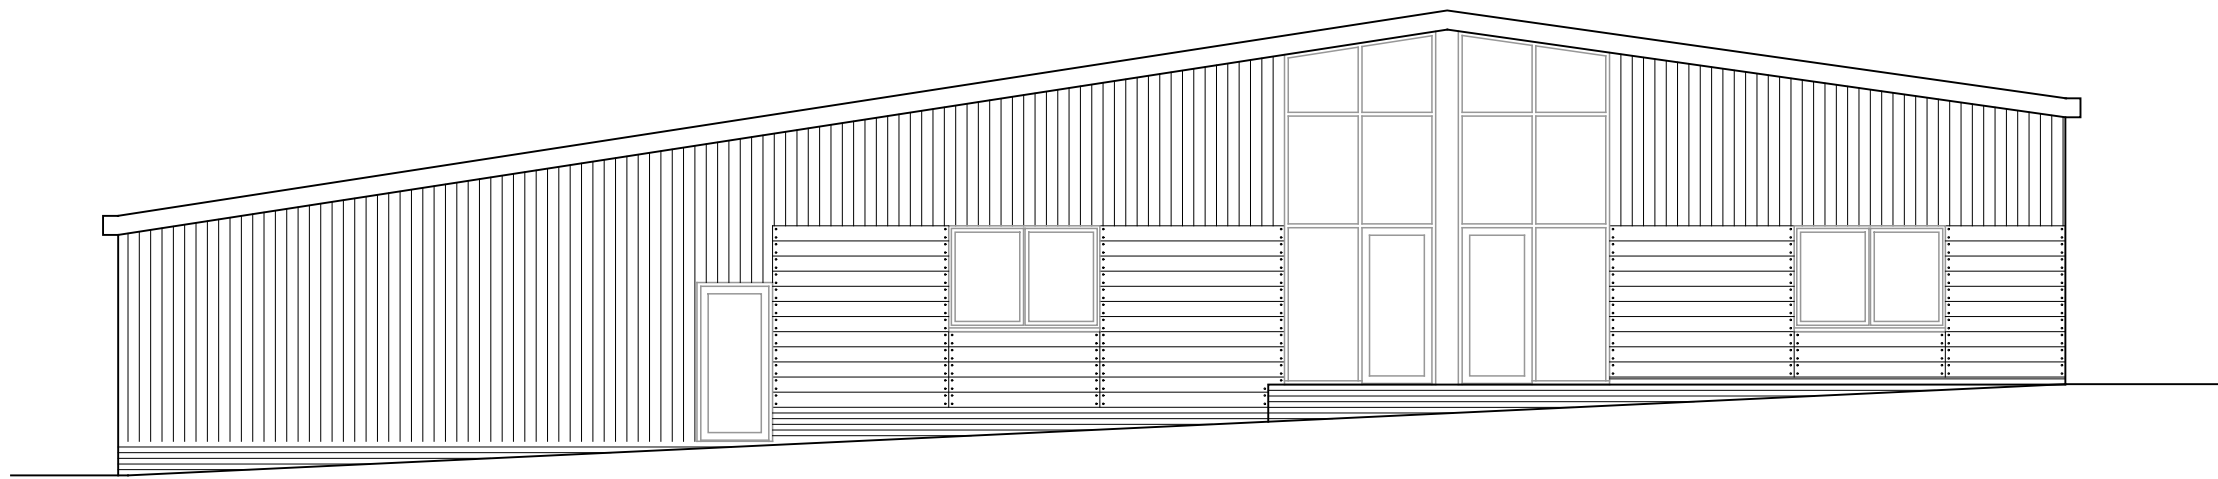

**Revisions**

Rev:	Description:	Date:

side elevation

side elevation

side elevation

side elevation

Client: Mr Toppel      Project: Proposed New Dwelling  
Progress Farm, Wetherden

Drawing Title:  
**ELEVATION - BIG BARN**

Scale: 1:100 @ A3      Status: Preliminary

Drawing Number: **209-SK-201**      Revision: E