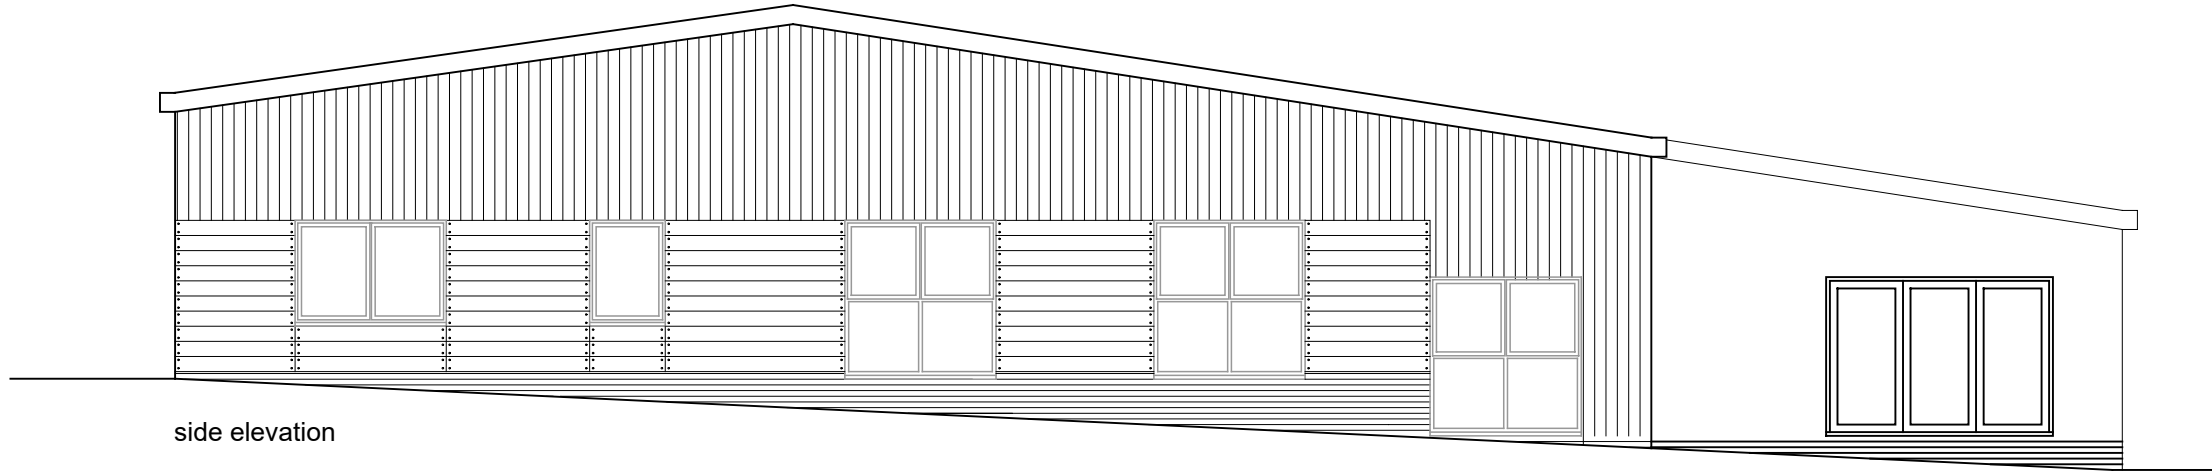

**Revisions**

Rev:	Description:	Date:

side elevation

side elevation

side elevation

side elevation

Client: Mr Toppel      Project: Proposed New Dwelling  
Progress Farm, Wetherden

Drawing Title:  
**ELEVATION - BIG BARN**

Scale: 1:100 @ A3      Status: Preliminary

Drawing Number: **209-SK-201**      Revision: E