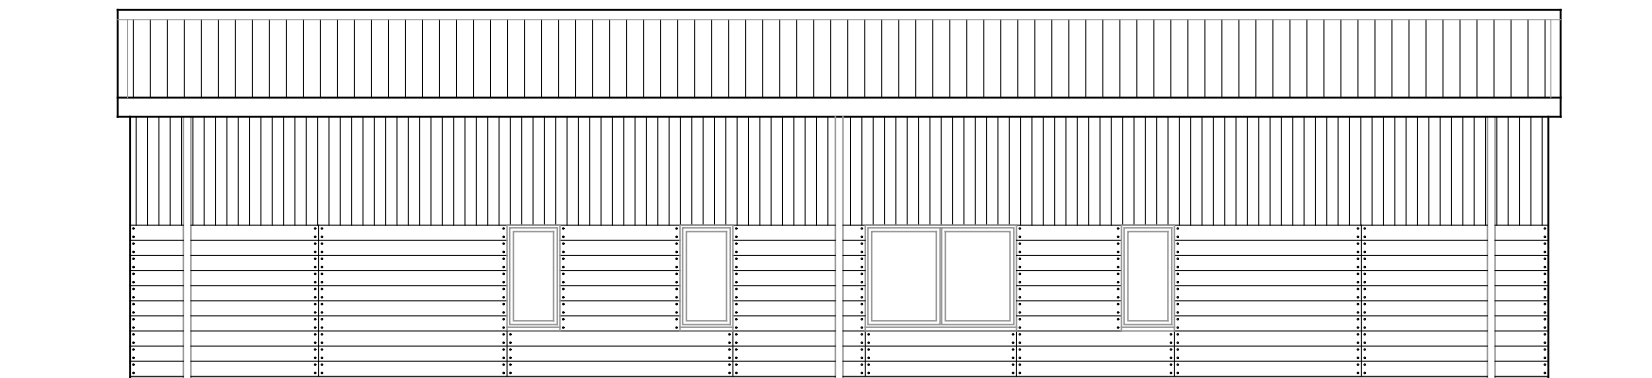

**Revisions**

Rev:	Description:	Date:

side elevation

side elevation

side elevation

side elevation

Client: Mr Toppel      Project: Proposed New Dwelling  
Progress Farm, Wetherden

Drawing Title:  
**ELEVATION - BIG BARN**

Scale: 1:100 @ A3      Status: Preliminary

Drawing Number: **209-SK-201**      Revision: E