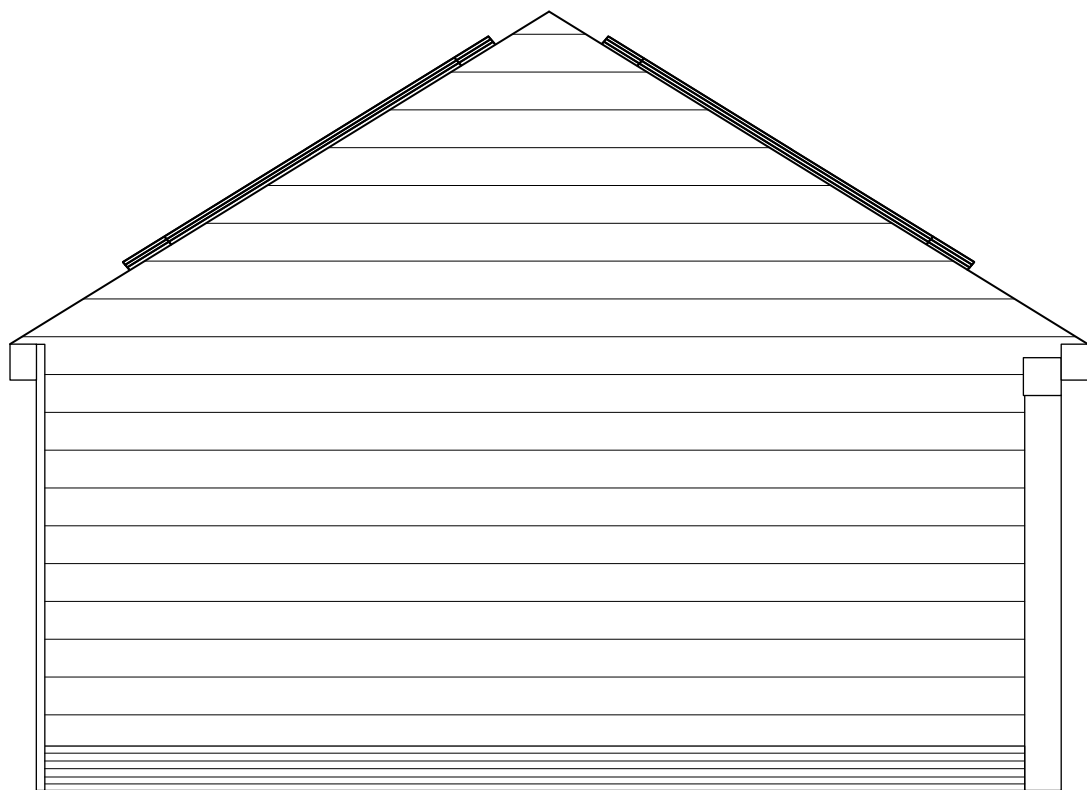

EAST ELEVATION (FRONT)

NORTH ELEVATION (SIDE)

SOUTH ELEVATION (SIDE)

WEST ELEVATION (REAR)

Notes:  
 Solar Panel Dimensions: W 1134 mm x L 1792 mm x D 40 mm  
 Panel installation will follow same angle as roof at 31.68°

Scale 1:40  
 Date: 19<sup>th</sup> June 2023

Proposed Installation of Solar Panels on Cart Lodge  
 at  
 Stable Barn  
 Park Road  
 Wickham St. Paul  
 Halstead, Essex, CO9 2PX