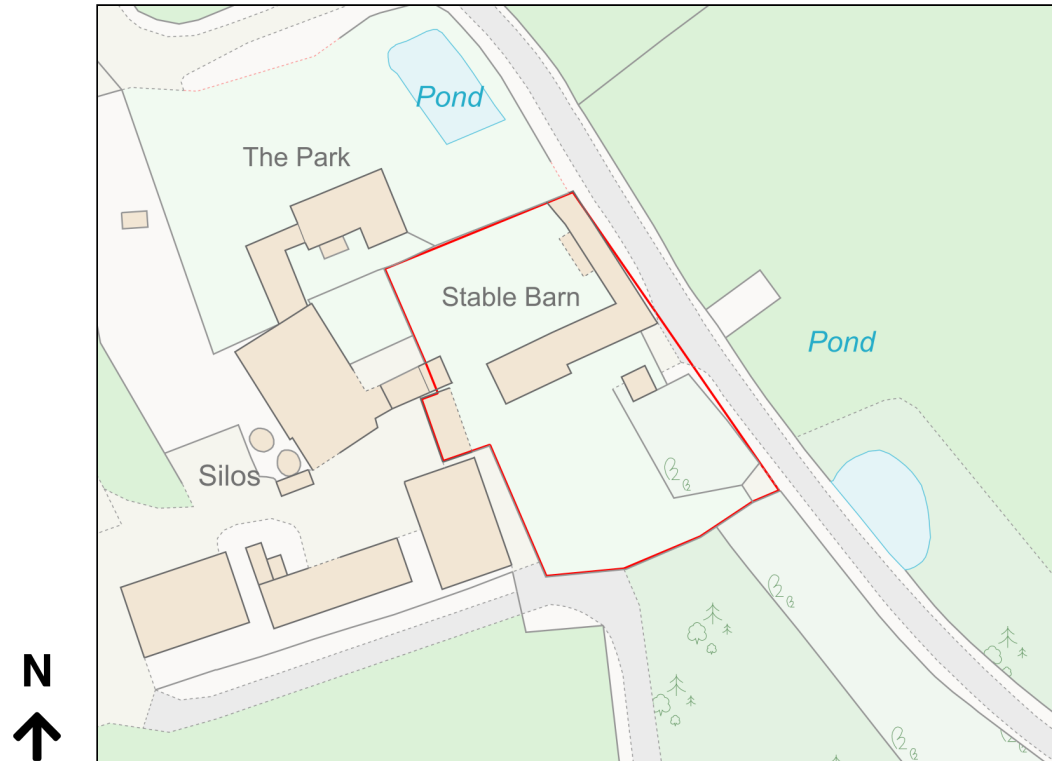

Location Plan

Site Address: Stable Barn, Park Road, Wickham St Paul, CO9 2PX

Date Produced: 01-Jun-2023

Scale: 1:1250 @A4

Planning Portal Reference: PP-12204909v1