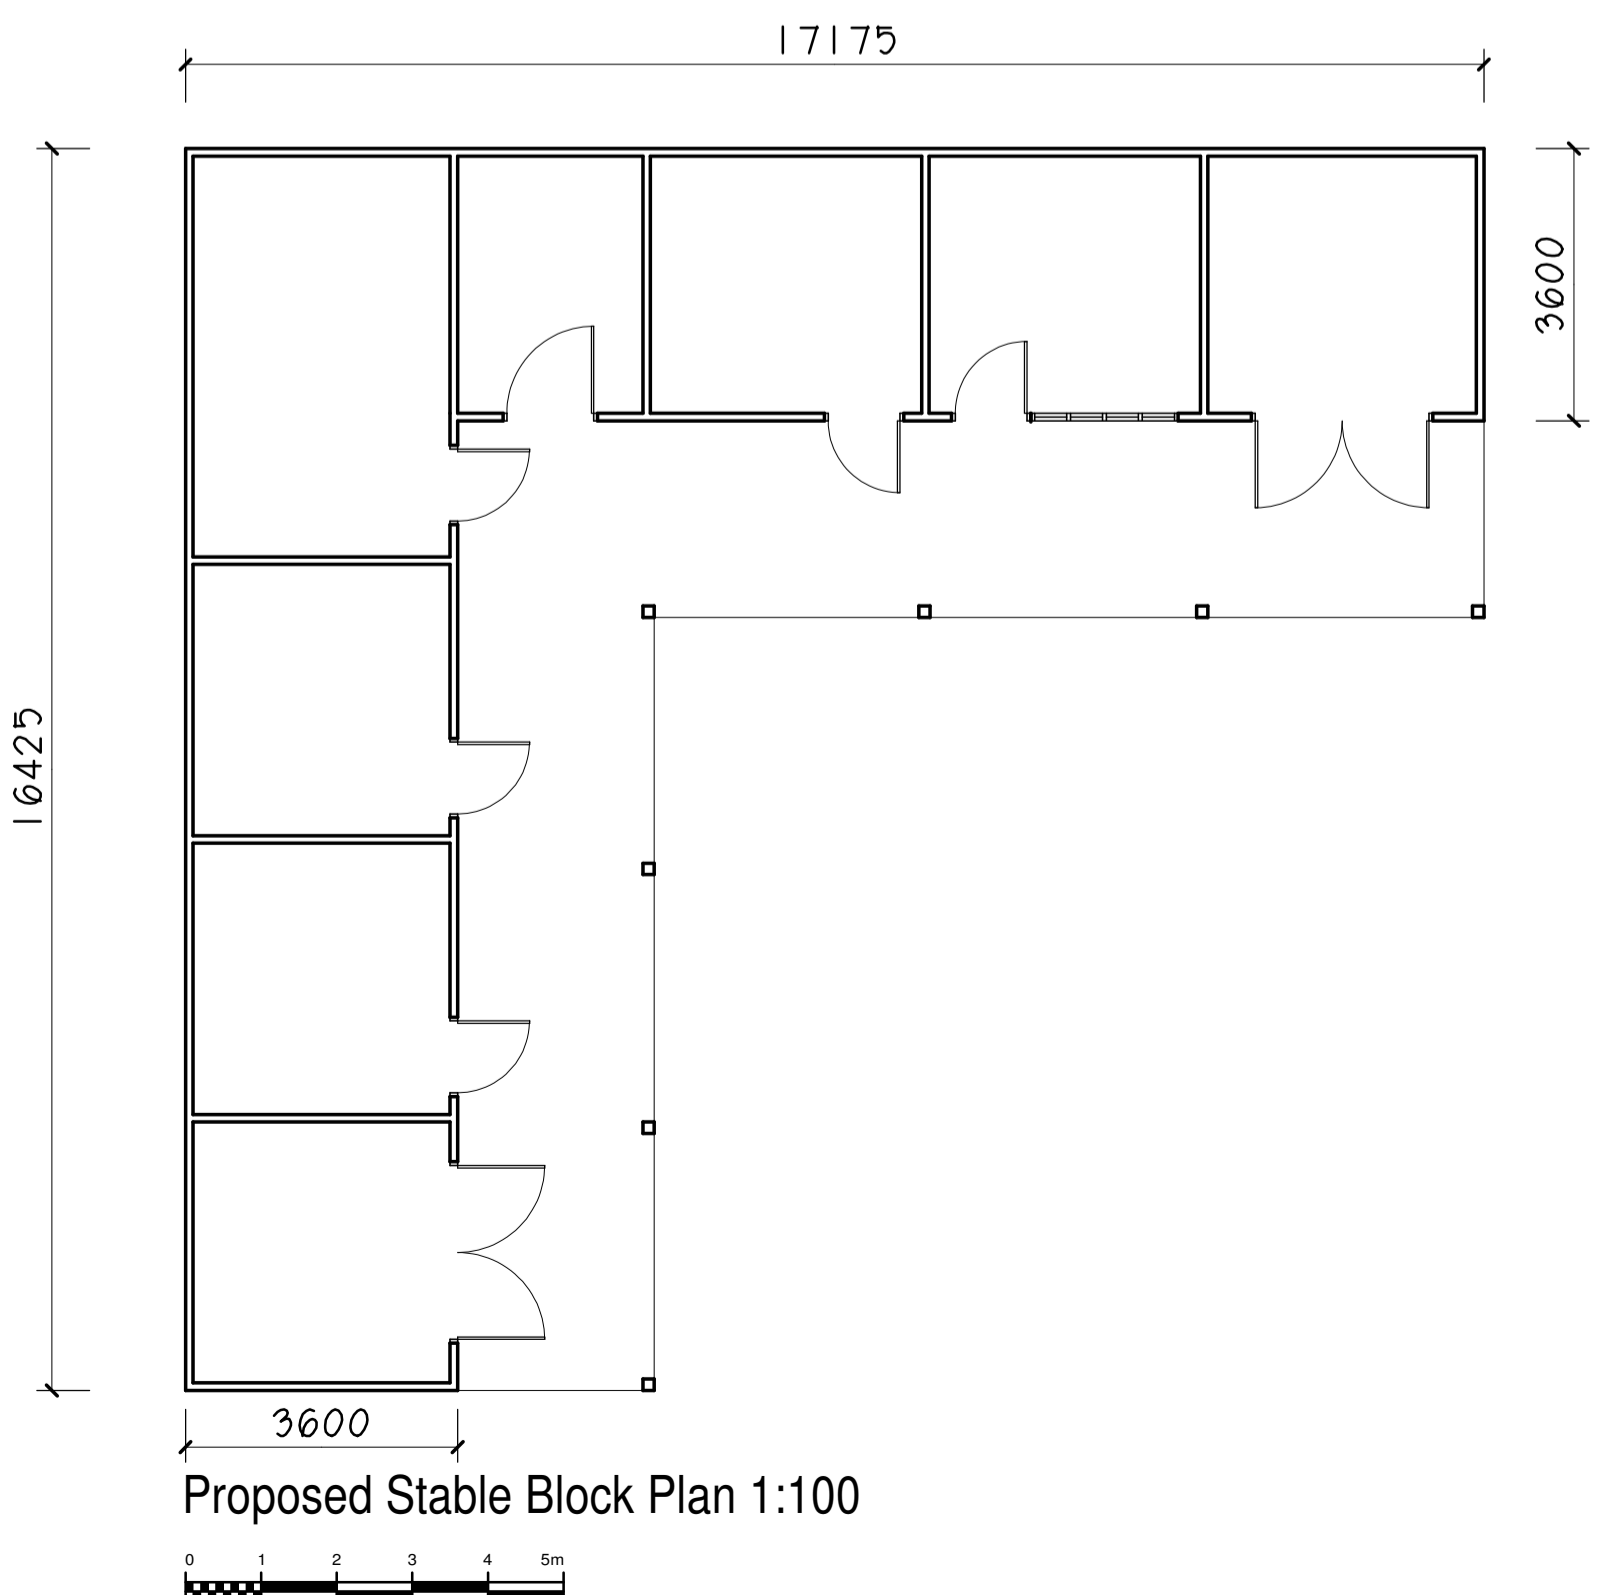

Proposed Site Plan 1:250

Proposed Location Plan 1:1250

Graham Nourse
 PLANNING CONSULTANTS LTD

3 Monet Square, Lowestoft, Suffolk NR32 4LZ
 tel: 07999 801 702
 e: graham@grahamnourseplanningconsultants.co.uk
 w: grahamnourseplanningconsultants.co.uk

CLIENT Mrs D Ellis	
PROJECT Proposed Stable Block and Menage Panorama, Foxes Lane, Mendham.	
DRAWING Proposed Plans, Elevations, Site and Location Plan.	
DRG. No 21/252/01	REVISION C
SCALE 1:100, 1:250	DATE May 2021