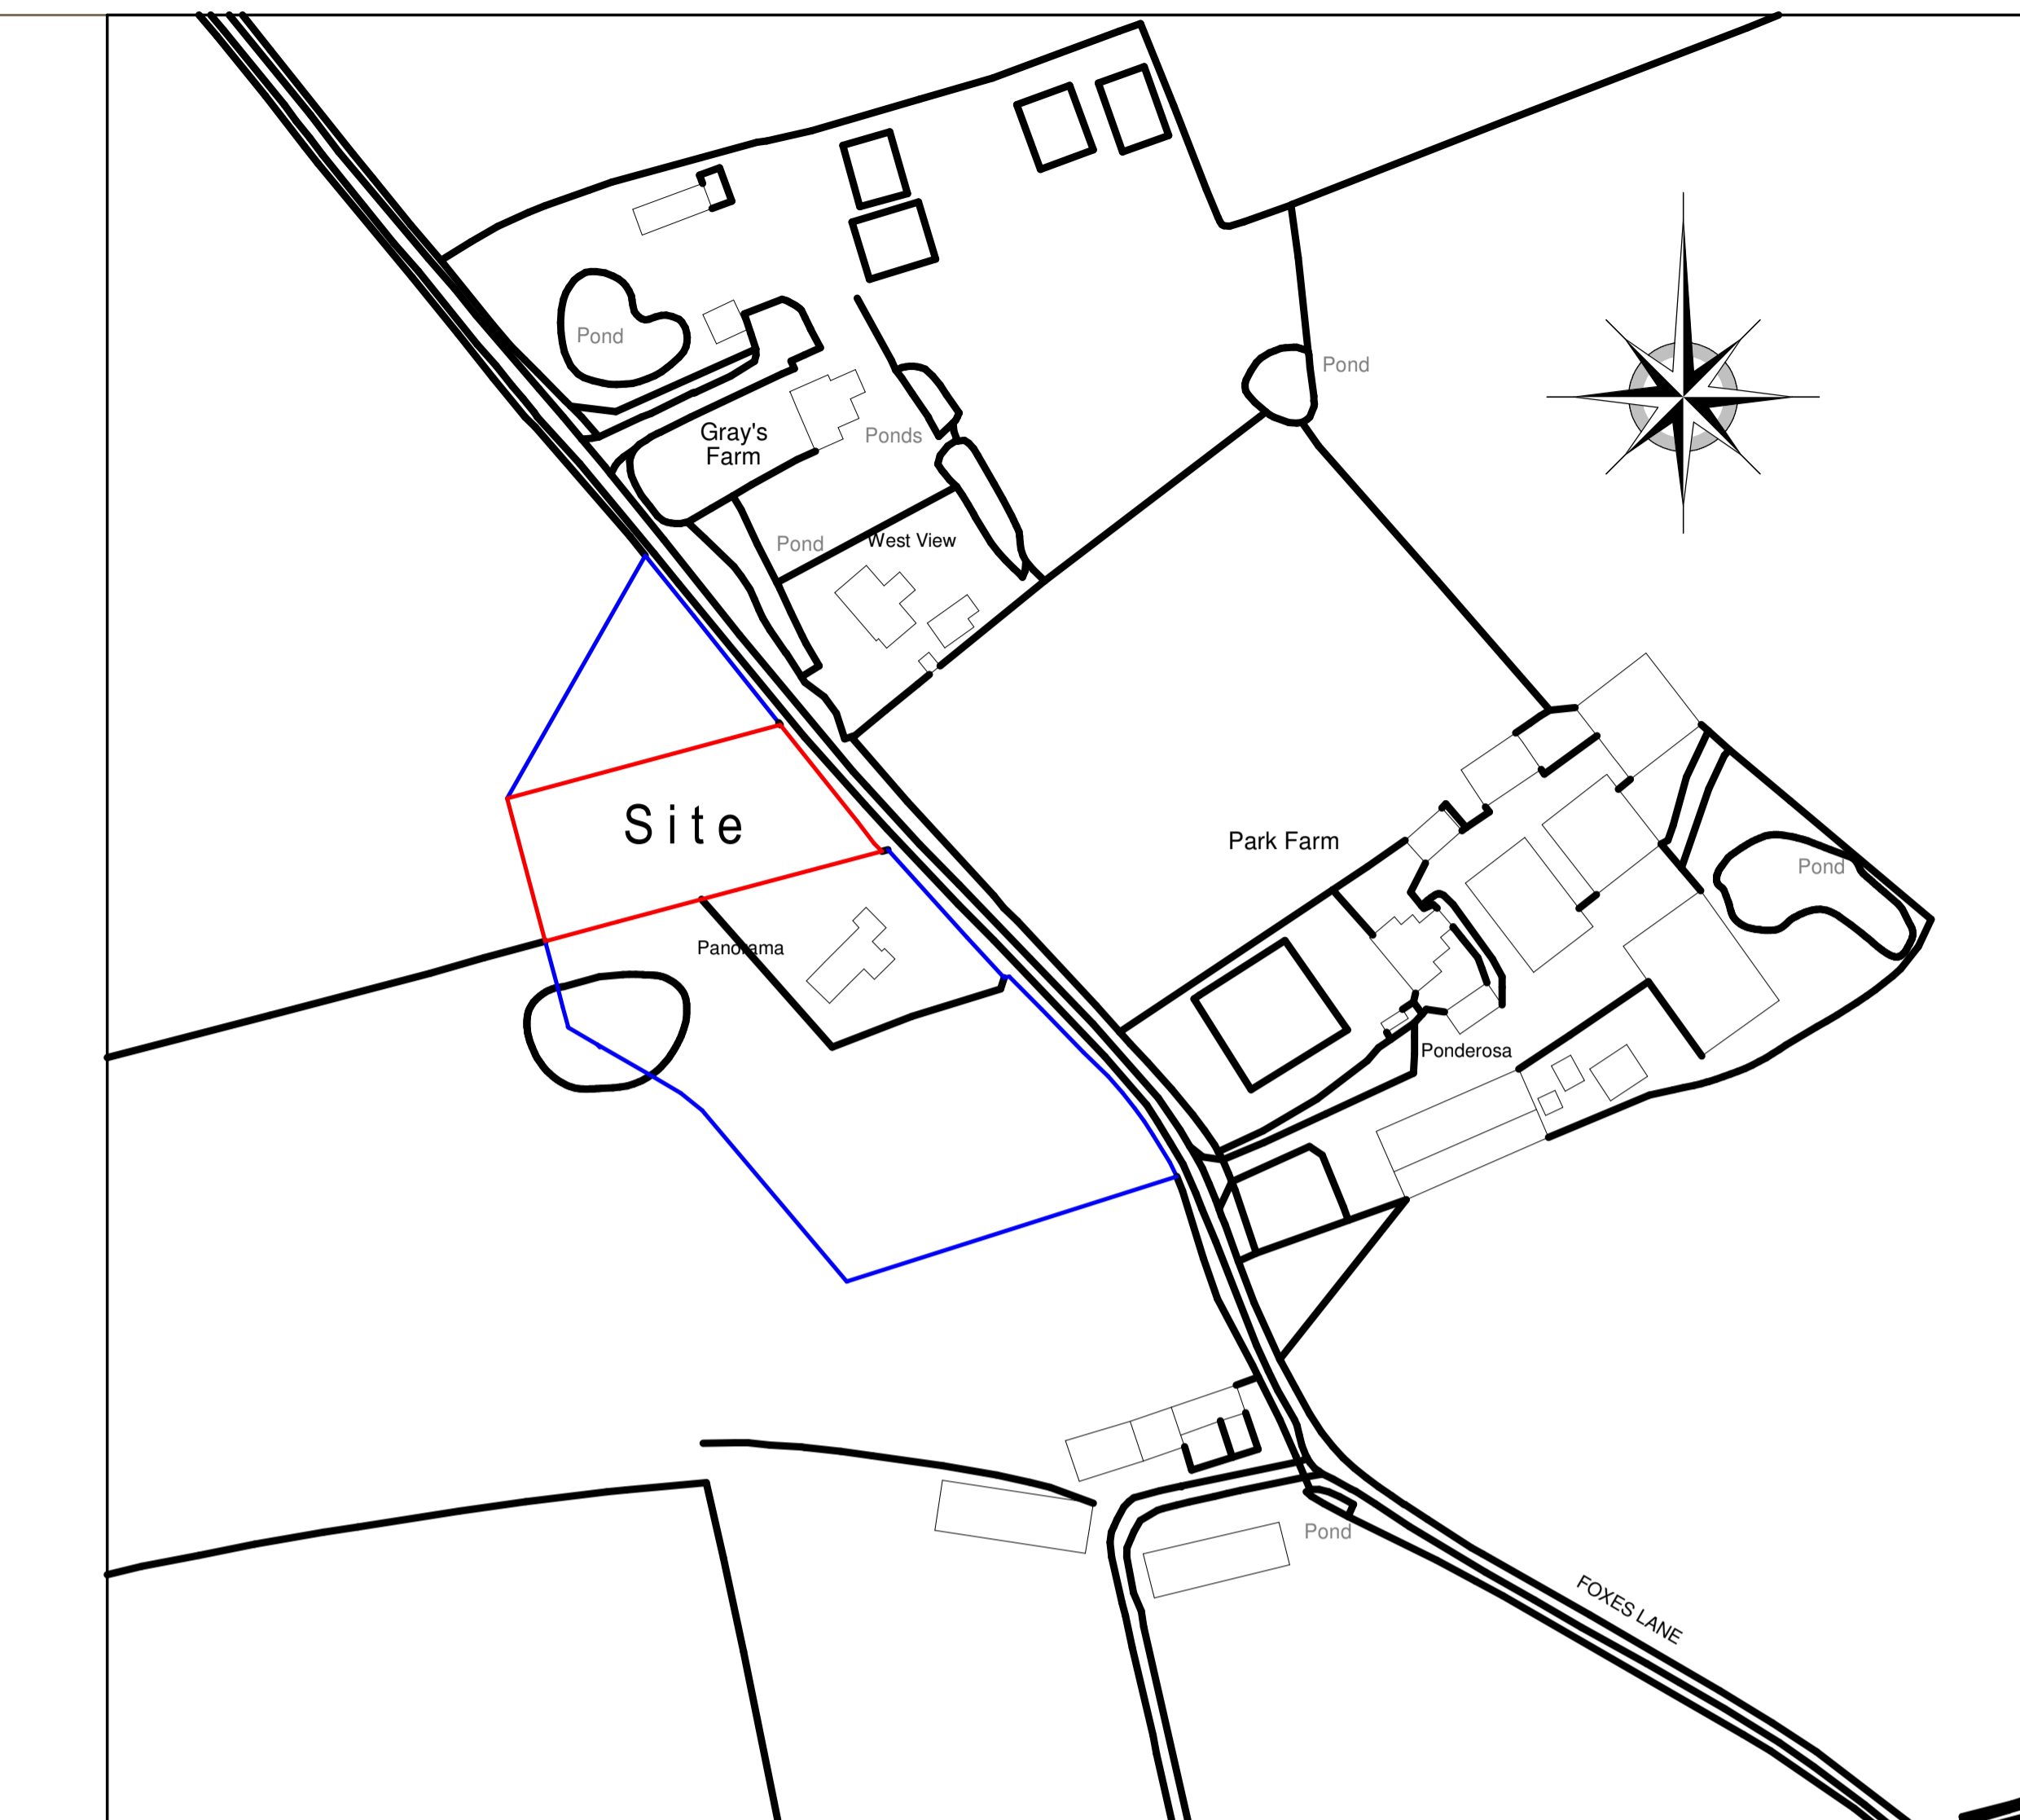

Proposed Site Plan 1:250

Proposed Location Plan 1:1250

Graham Nourse
 PLANNING CONSULTANTS LTD

3 Monet Square, Lowestoft, Suffolk NR32 4LZ
 tel: 07999 801 702
 e: graham@grahamnourseplanningconsultants.co.uk
 w: grahamnourseplanningconsultants.co.uk

CLIENT Mrs D Ellis	
PROJECT Proposed Stable Block and Menage Panorama, Foxes Lane, Mendham.	
DRAWING Proposed Plans, Elevations, Site and Location Plan.	
DRG. No 21/252/01	REVISION C
SCALE 1:100, 1:250	DATE May 2021