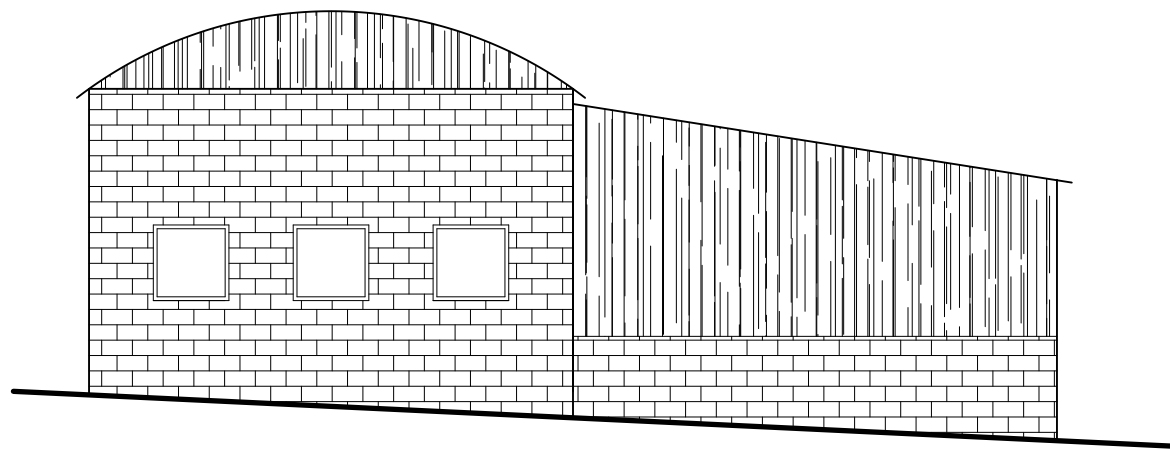

North East Elevation

South West Elevation

Corrugated Sheetting

Clear Sheets

Concrete Blocks

South East Elevation

Unit One

Unit Two

5m

1:100

North West Elevation

PAPER SIZE A3

BRIAN GRIFFIN

PLANNING & COUNTRYSIDE CONSULTANTS LIMITED
The Cottage, Green Bottom, Littledean
Gloucestershire, GL14 3LH
Tel. 01594 829900

Job title	Drawing title
-----------	---------------

Neil & Susan Edginton Leycott Farm Lower Ley Lane Minsterworth Gloucester GL2 8JT	Proposed Layout
--	-----------------

Drawing.No.	Scale	Date
-------------	-------	------

LF20	1:100	April 2023
------	-------	------------