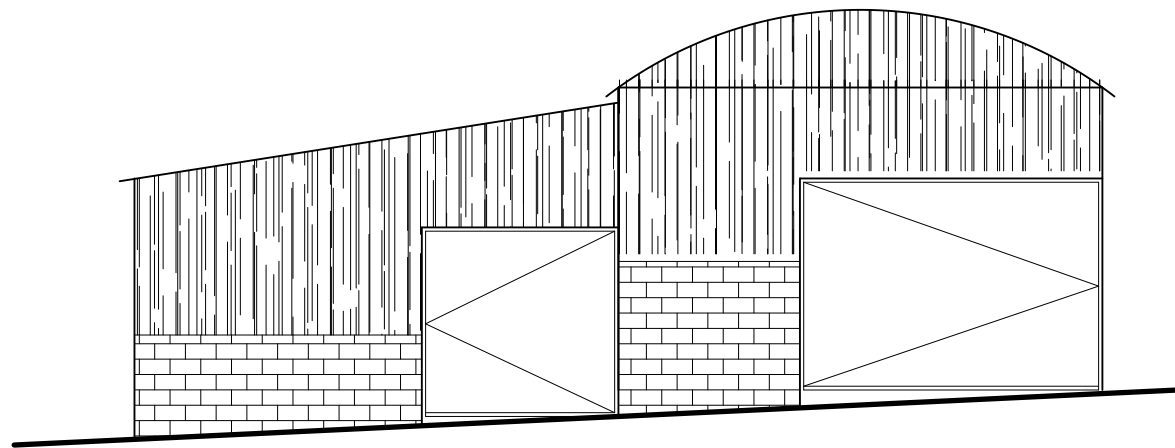

North East Elevation

South West Elevation

Corrugated Sheetting

Clear Sheets

Concrete Blocks

South East Elevation

Unit One

Unit Two

5m

1:100

North West Elevation

PAPER SIZE A3

BRIAN GRIFFIN

PLANNING & COUNTRYSIDE CONSULTANTS LIMITED
The Cottage, Green Bottom, Littledean
Gloucestershire, GL14 3LH
Tel. 01594 829900

Job title	Drawing title
-----------	---------------

Neil & Susan Edginton Leycott Farm Lower Ley Lane Minsterworth Gloucester GL2 8JT	Proposed Layout
--	-----------------

Drawing.No.	Scale	Date
-------------	-------	------

LF20	1:100	April 2023
------	-------	------------