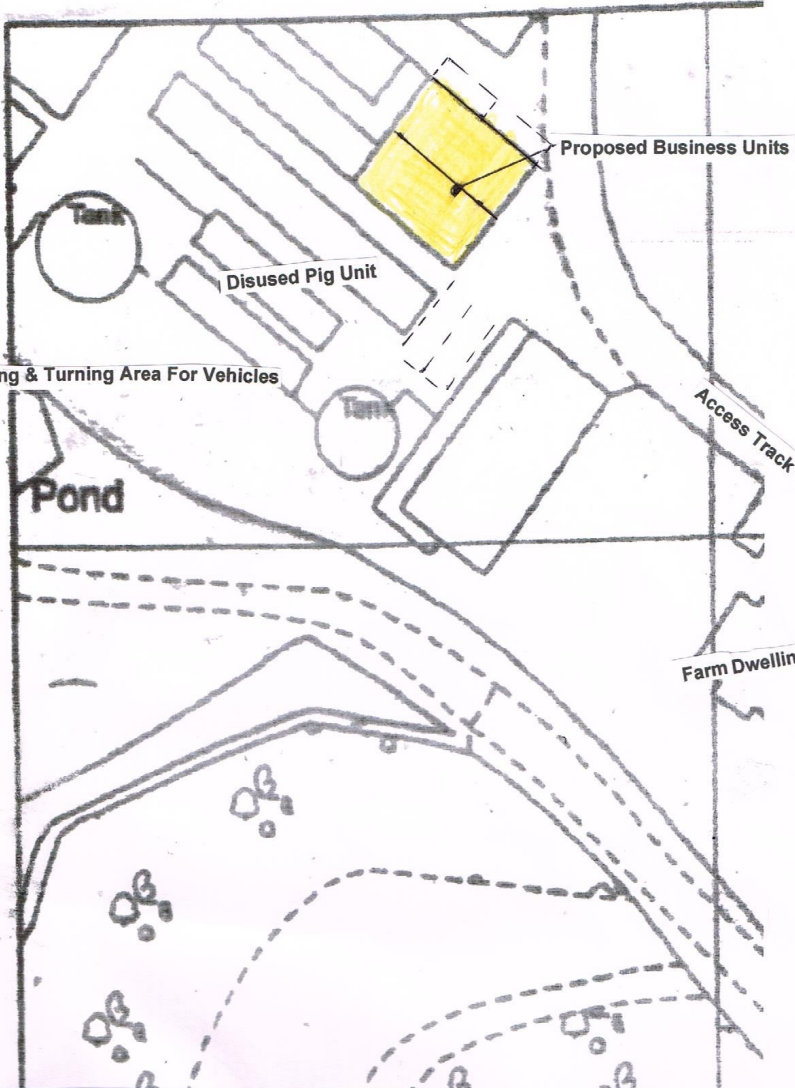

21615m

21610m

Reproduced from Ordnance Survey Superplan 1:25,000 scale map with the permission of the Controller of Her Majesty's Stationary Office, Crown Copyright. All right reserved. Licence Number ES100038852

BRIAN GRIFFIN PLANNING & CC LIMITED
 The Cottage Green Bottom, Littledean
 Gloucestershire GL14 3LH
 Tel. 01594 829900
PLANNING & COUNTRYSIDE CONSULTANTS

0 30

	OS Licence		Job Title	Drawing Title
Note: Not to be used as a design drawing - check measurements & levels on site	Job No AA000		Neil & Susan Edginton Leycott Farm Lower Ley Minsterworth GL2 8JT	Layout Plan
	Drawing No	LF40	Scale: 1:500	A4
	Origin	OS	Date: April 2023	
	Checked	Btg		