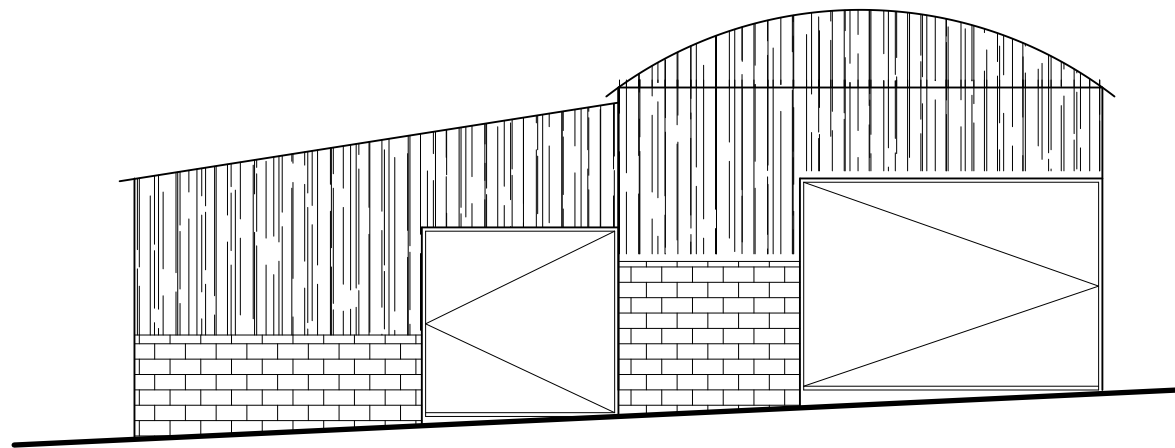

North East Elevation

South West Elevation

Corrugated Sheeting

Clear Sheets

Concrete Blocks

South East Elevation

5m

1:100

North West Elevation

PAPER SIZE A3

BRIAN GRIFFIN

PLANNING & COUNTRYSIDE CONSULTANTS LIMITED
The Cottage, Green Bottom, Littledean
Gloucestershire, GL14 3LH
Tel. 01594 829900

Job title	Drawing title	
Neil & Susan Edginton Leycott Farm Lower Ley Lane Minsterworth Gloucester GL2 8JT	Existing Layout	
Drawing.No.	Scale	Date
LF10	1:100	April 2023

Note:

**Not to be used as a design drawing.
Check measurements & levels on site.**