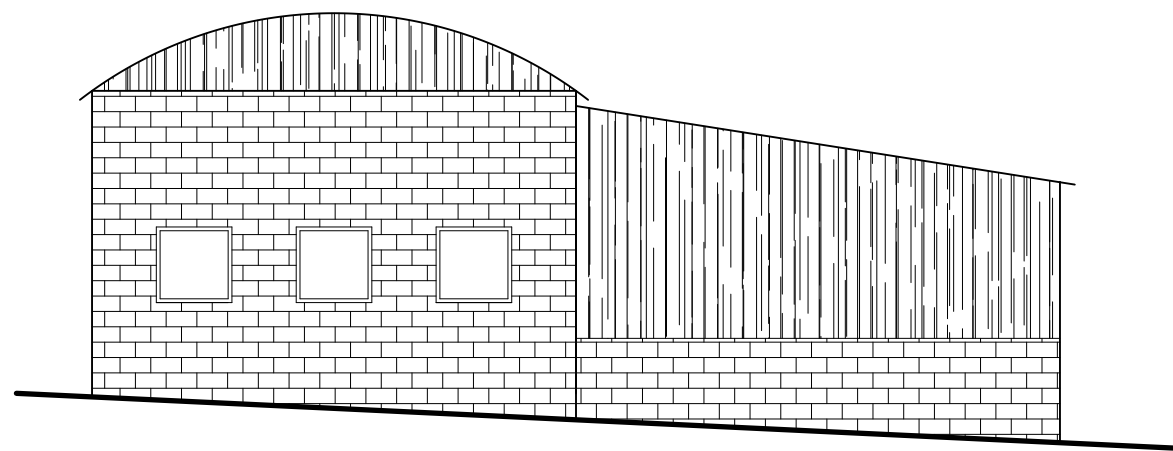

North East Elevation

South West Elevation

Corrugated Sheeting

Clear Sheets

Concrete Blocks

South East Elevation

5m

1:100

North West Elevation

PAPER SIZE A3

BRIAN GRIFFIN

PLANNING & COUNTRYSIDE CONSULTANTS LIMITED
The Cottage, Green Bottom, Littledean
Gloucestershire, GL14 3LH
Tel. 01594 829900

Job title	Drawing title	
Neil & Susan Edginton Leycott Farm Lower Ley Lane Minsterworth Gloucester GL2 8JT	Existing Layout	
Drawing.No.	Scale	Date
LF10	1:100	April 2023

Note:

**Not to be used as a design drawing.
Check measurements & levels on site.**