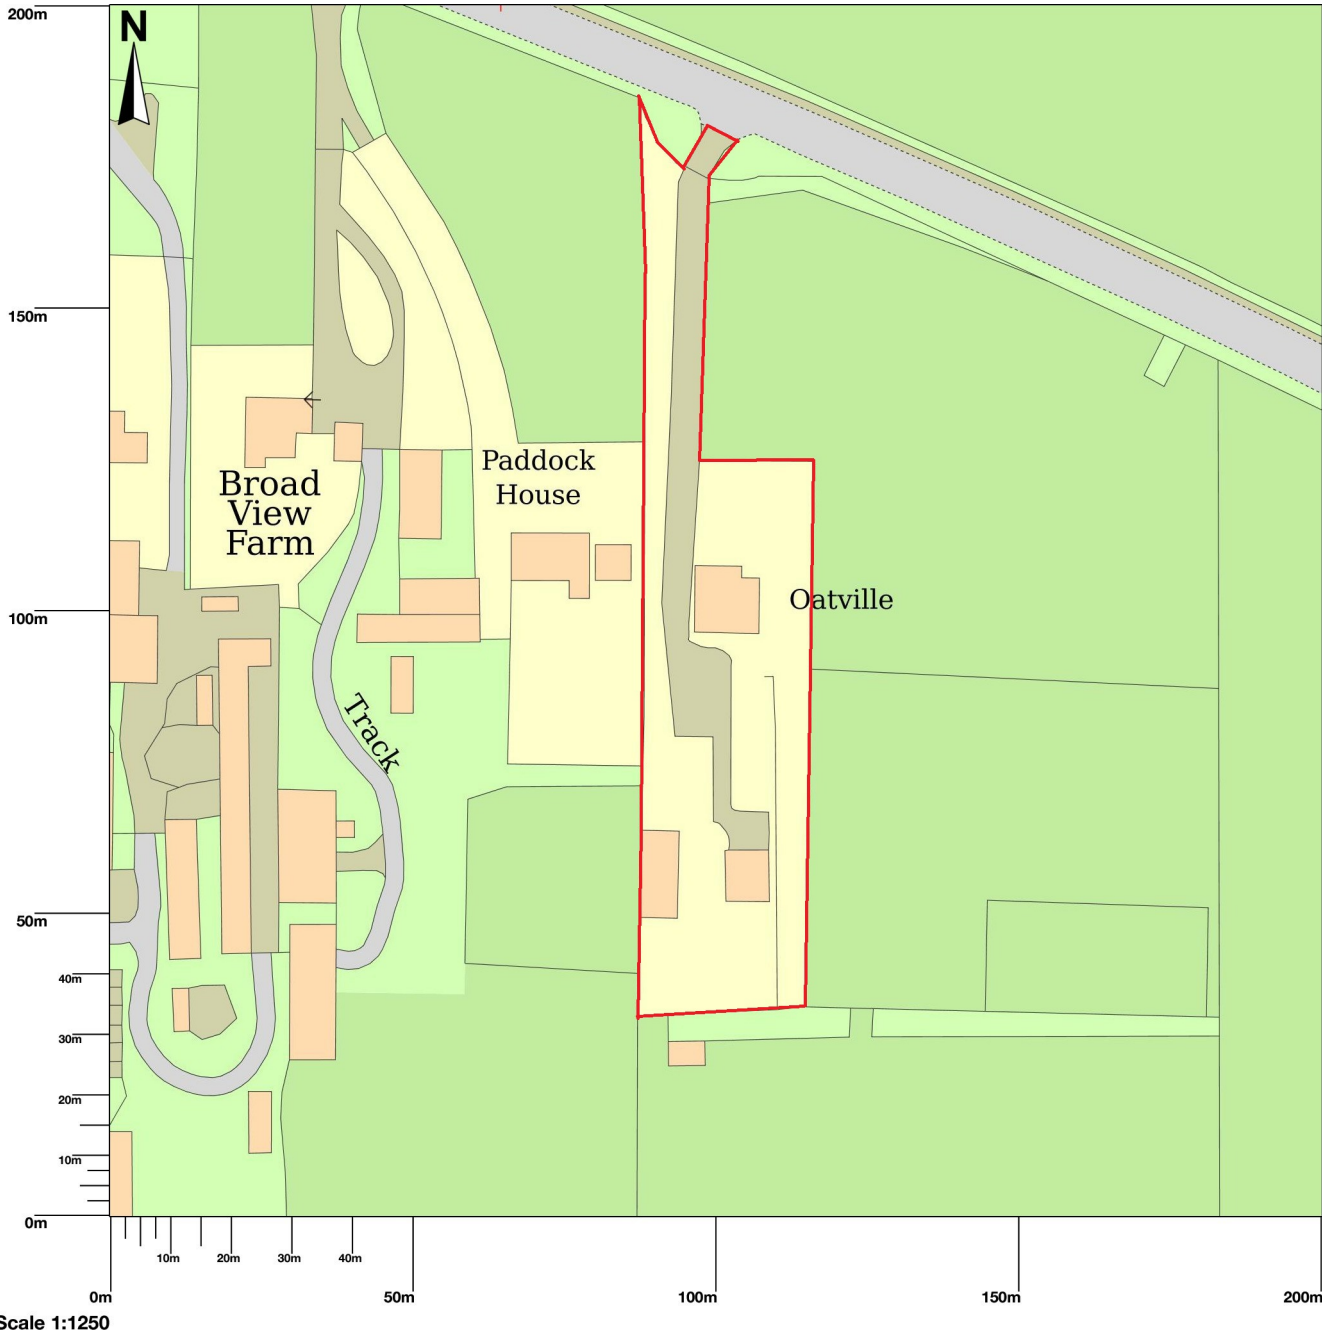

Oatville, Bawtry Road, Everton, Doncaster, DN10 5BT

UKPlanningMaps.com. Unique plan reference: p4b/uk/951075/1282719