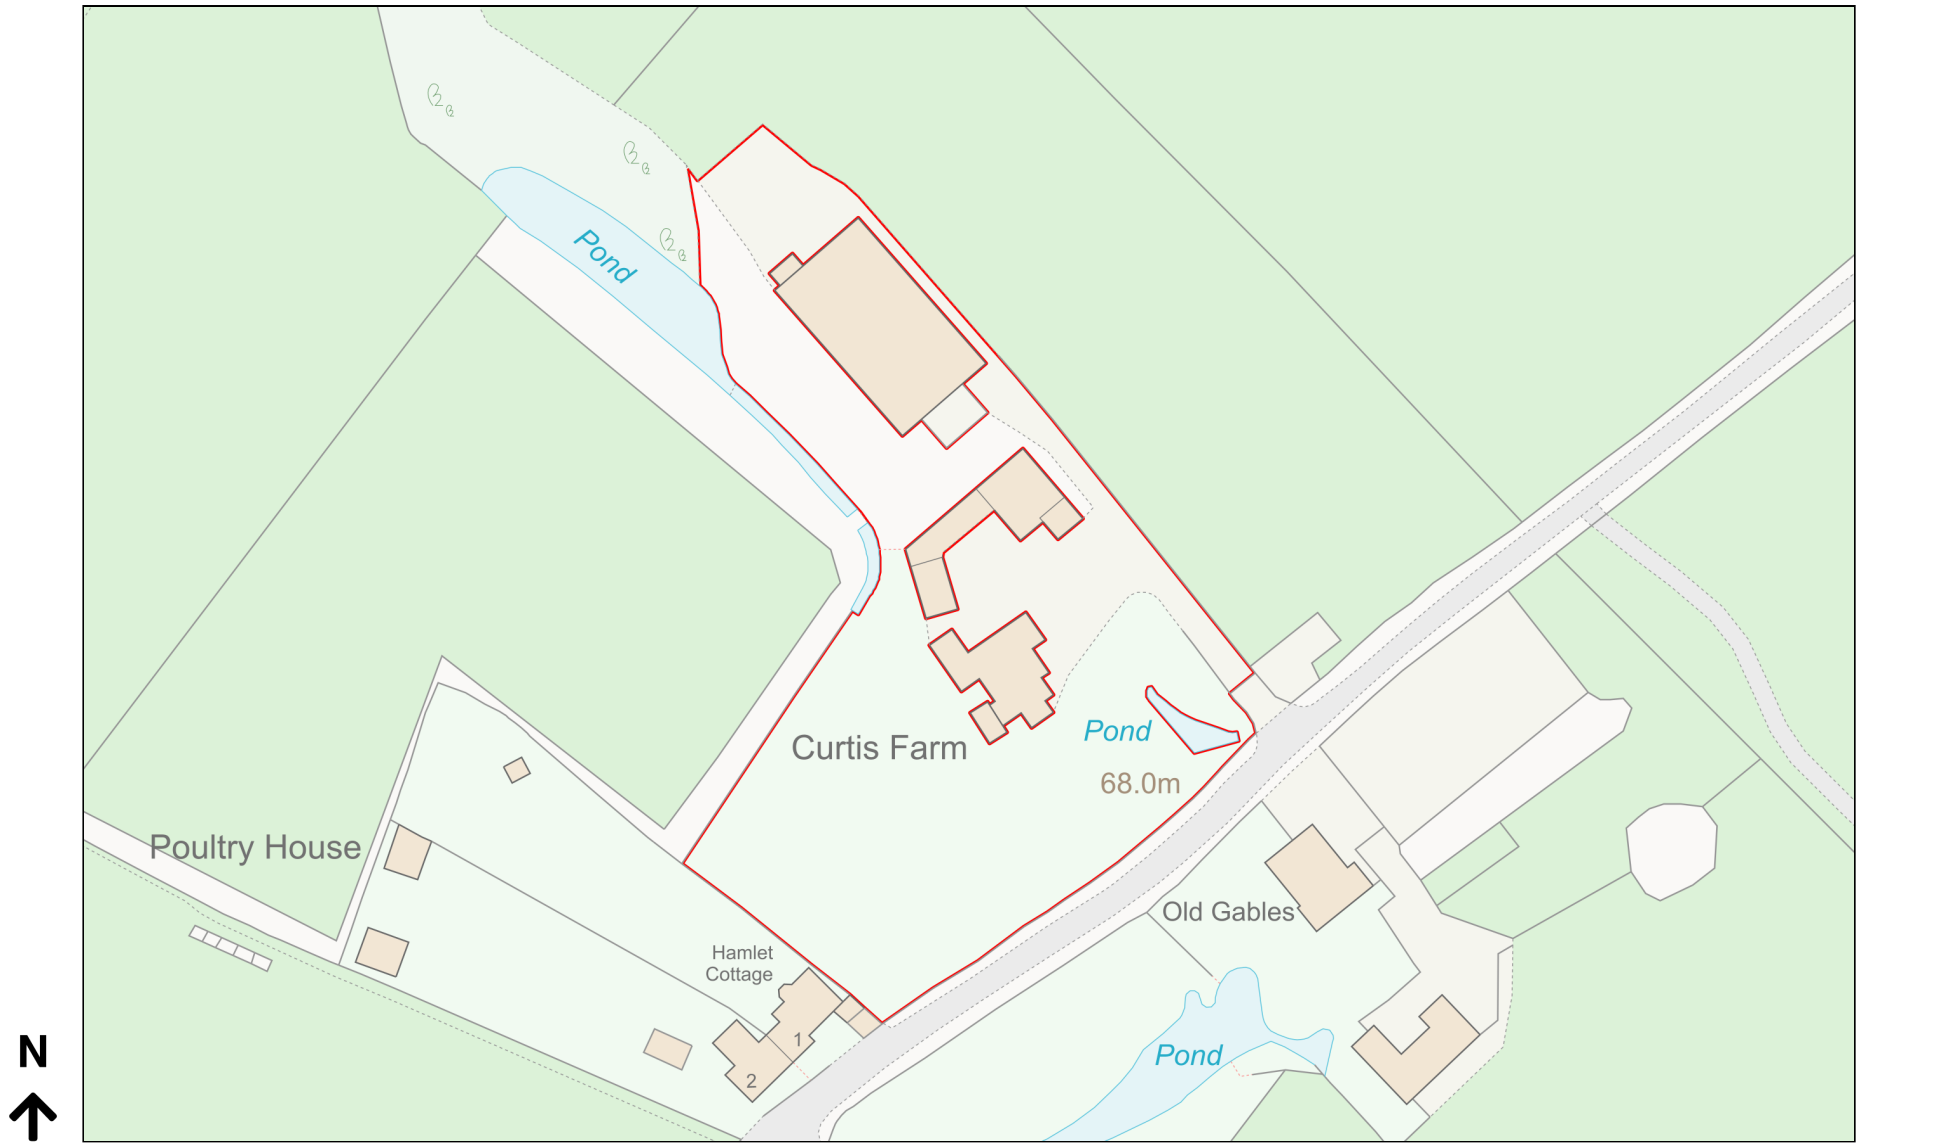

Location Plan

Site Address: Curtis Farm, Wickerstreet Green, Kersey, IP7 6EY

Date Produced: 26-Jun-2023

Scale: 1:1250 @A4

Planning Portal Reference: PP-12248387v1