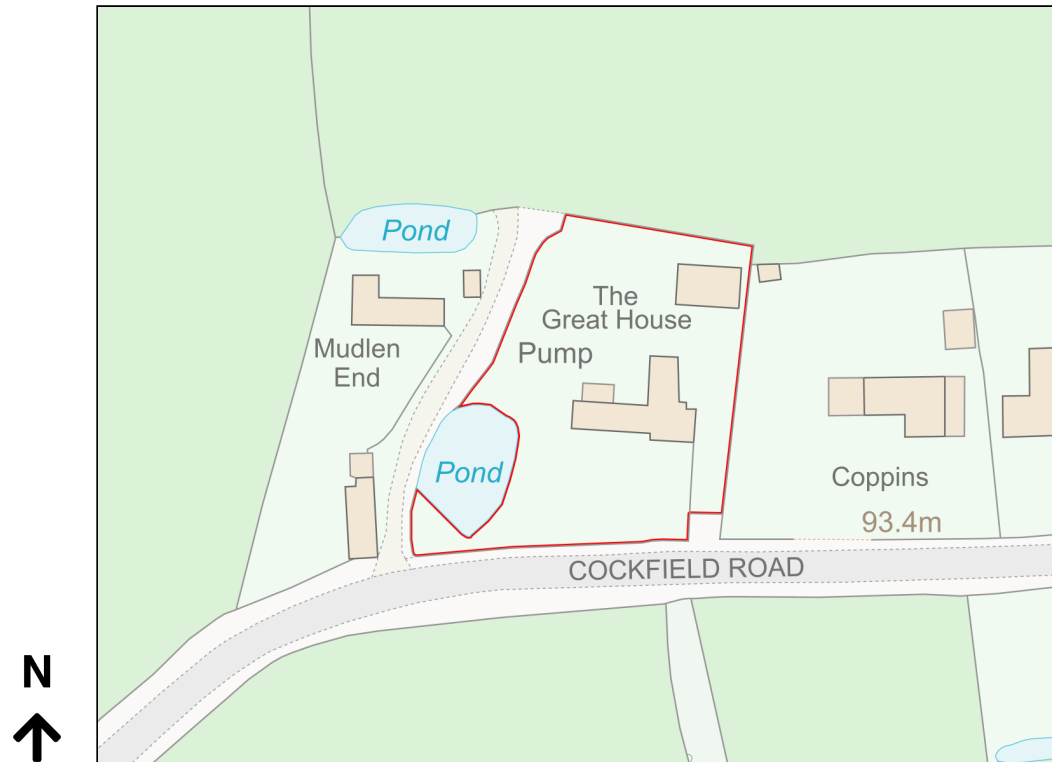

# Location Plan

Site Address: Great House, Cockfield Road, Felsham, IP30 0QP

Date Produced: 27-Jun-2023

Scale: 1:1250 @A4

Planning Portal Reference: PP-12267790v2