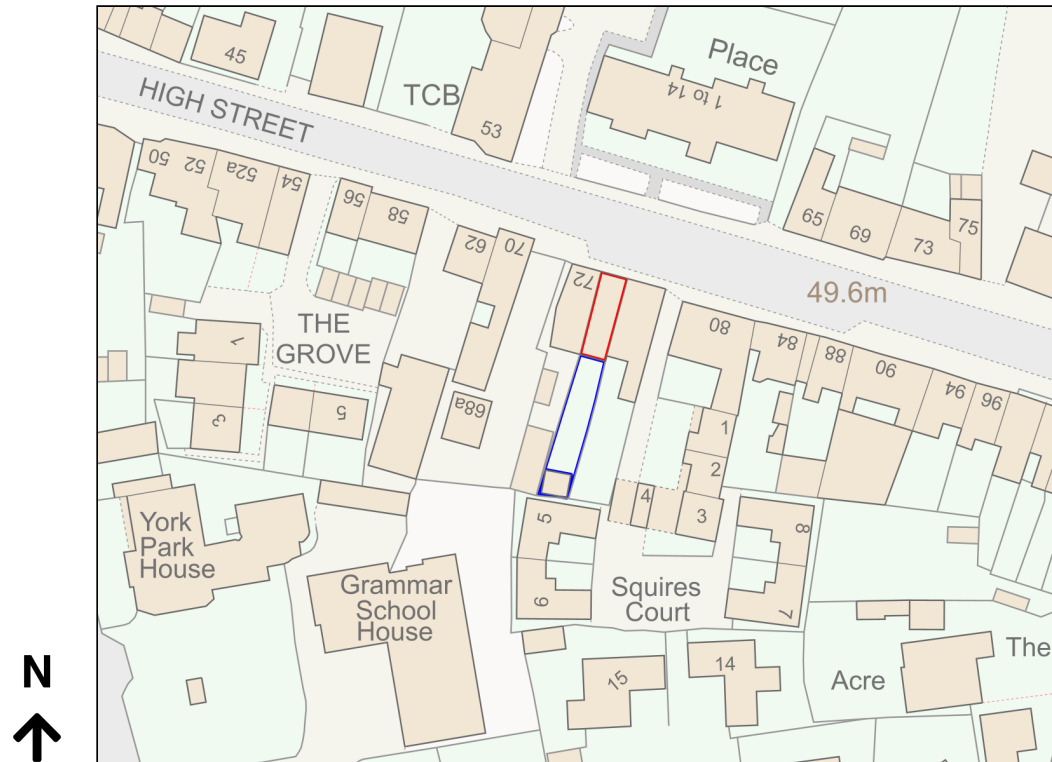

# Location Plan

Site Address: 74, High Street, Earls Colne, CO6 2QX

Date Produced: 01-Jun-2023

Scale: 1:1250 @A4

Planning Portal Reference: PP-12205002v1