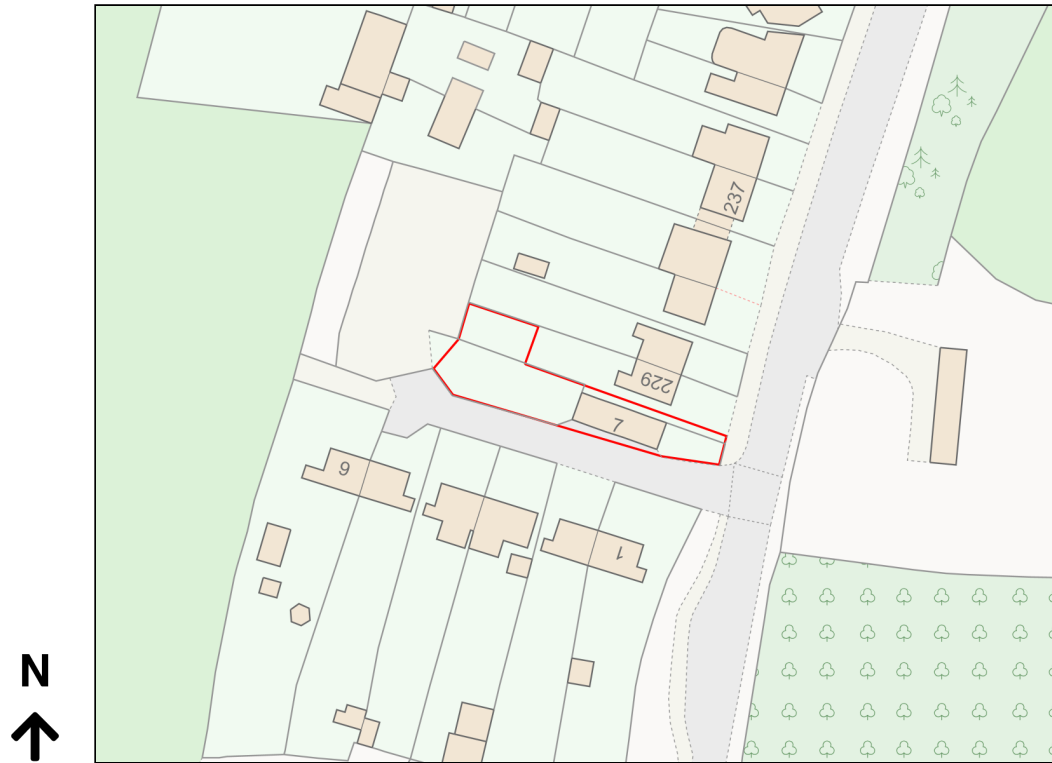

Location Plan

Site Address: 7, Redhill Place, Hunnington, B62 0JR

Date Produced: 23-Jun-2023

Scale: 1:1250 @A4

Planning Portal Reference: PP-1222660v1