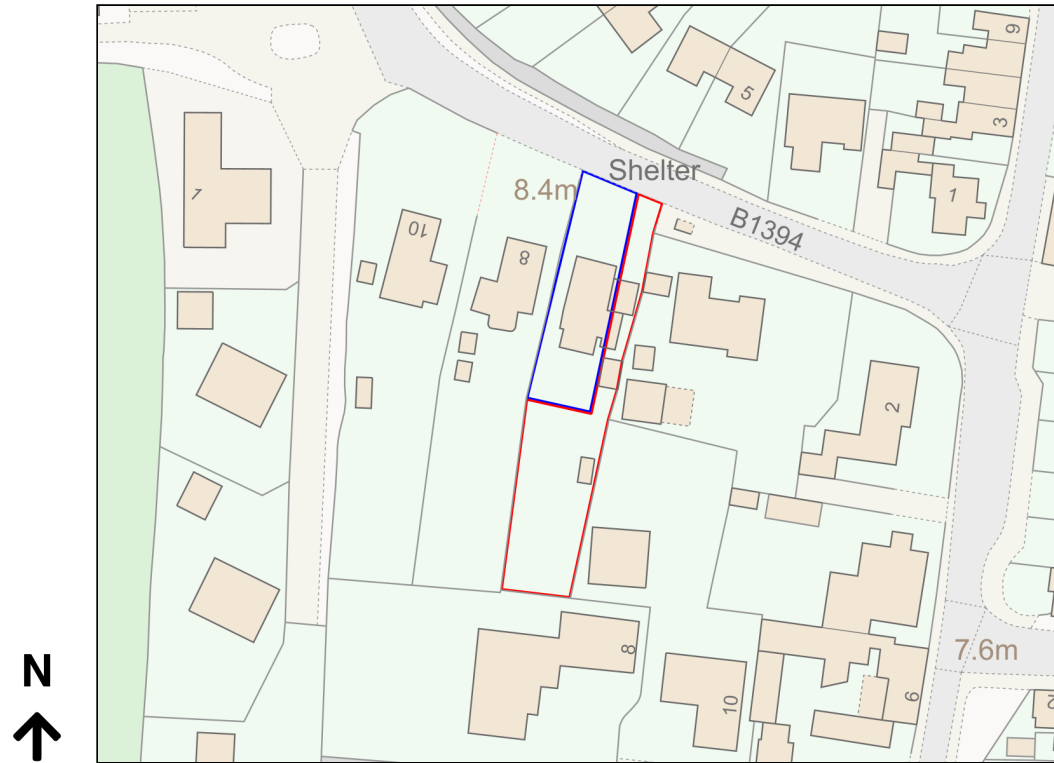

Location Plan

Site Address: 6, Heckington Road, Great Hale, Sleaford, NG34 9JU

Date Produced: 24-May-2023

Scale: 1:1250 @A4

Planning Portal Reference: PP-12176294v1