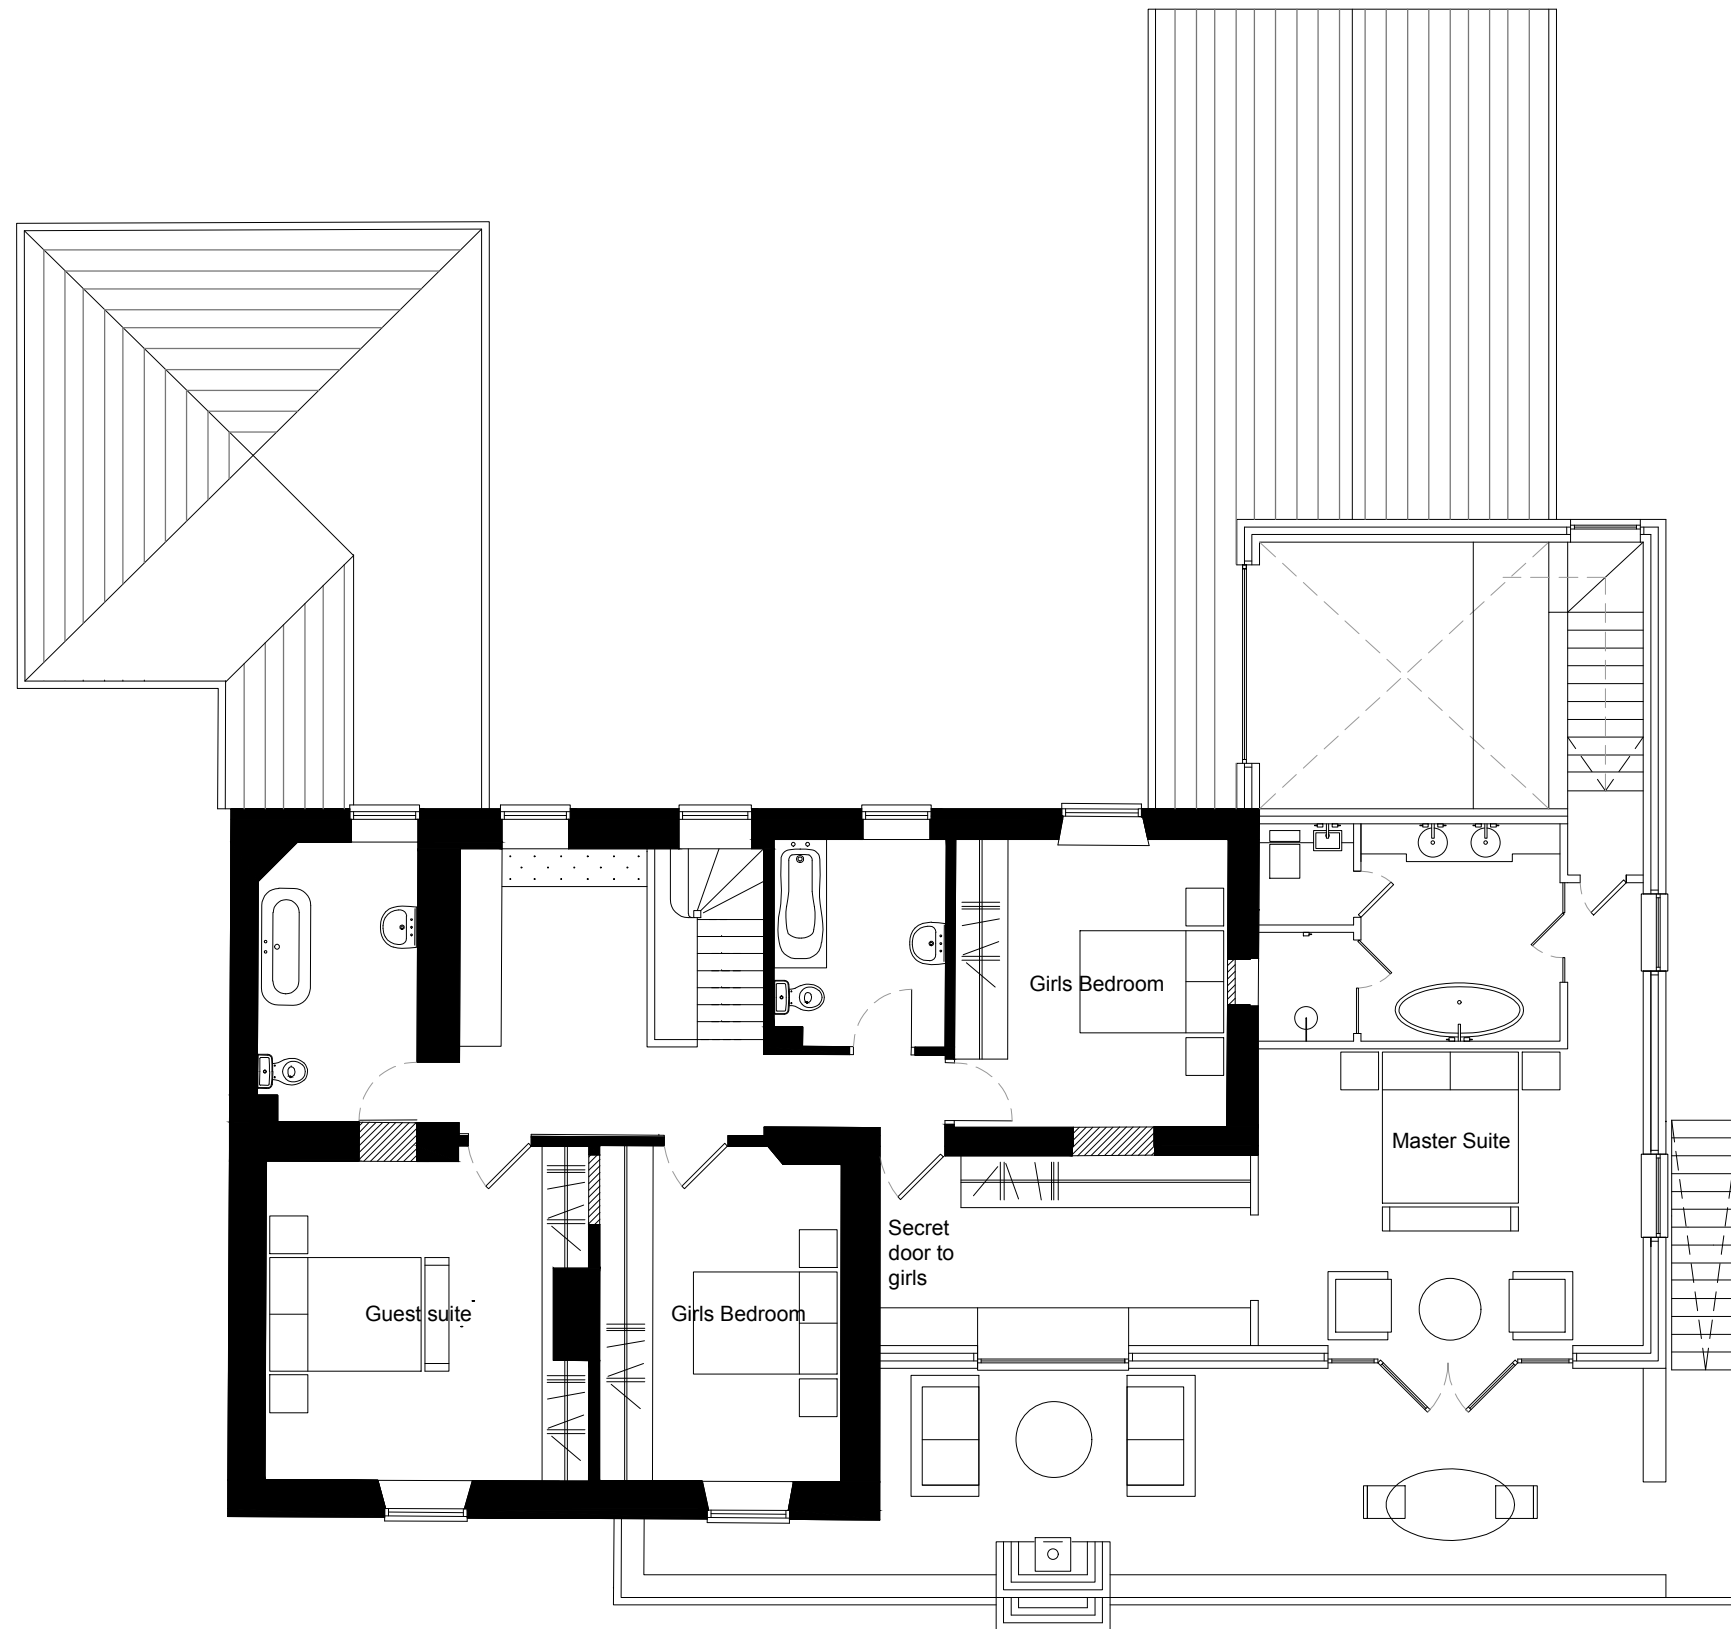

NOTE
Contractor to check all dimensions on site
No not scale

Revisions

1 Colenso Terrace Lincoln LN1 1LN
www.KSArch.co.uk 07545395376
Copyright reserved

Client
Mr & Mrs Gordon

Project
Chestnut Farm Cottage

Drawing title
Proposed 1st Floor Plan

Drawn by	Checked by
MK	/

Scale	Date
1:100 @A3	22.05.23

Drawing no.	Revision
0122	*

Project no.	Drawing status
141	Planning