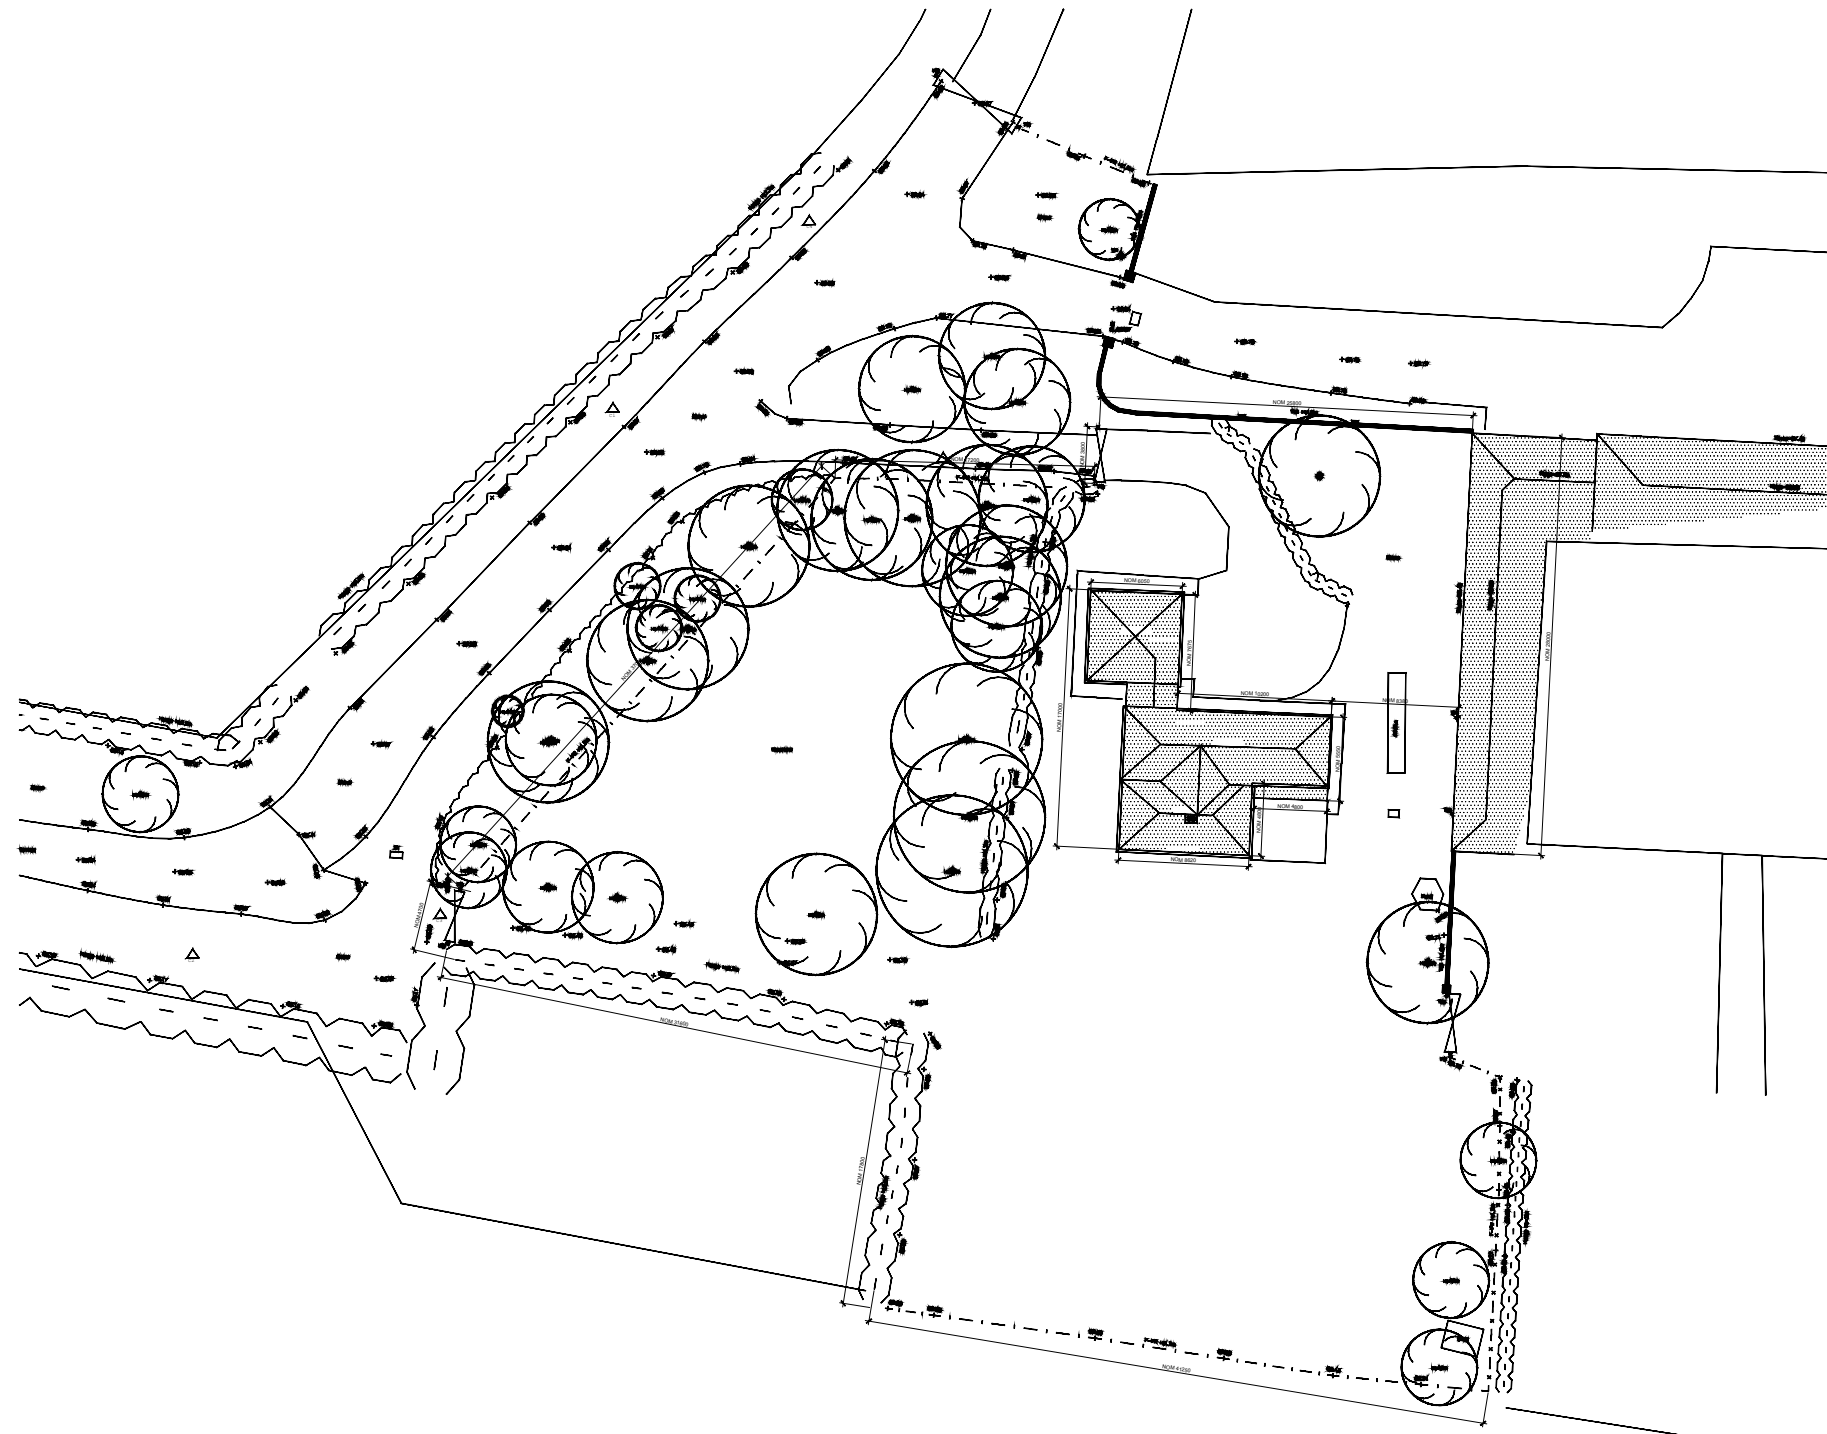

NOTE
Contractor to check all dimensions on site
No not scale

Revisions

1 Colenso Terrace Lincoln LN1 1LN
www.KSArch.co.uk 07545395376
Copyright reserved

Client
Mr & Mrs Gordon

Project
Chestnut Farm Cottage

Drawing title
Existing Site Plan/ Block Plan

Drawn by	Checked by
MK	/

Scale	Date
1:500 @A3	22.05.23

Drawing no.	Revision
0101	*

Project no.	Drawing status
141	Planning