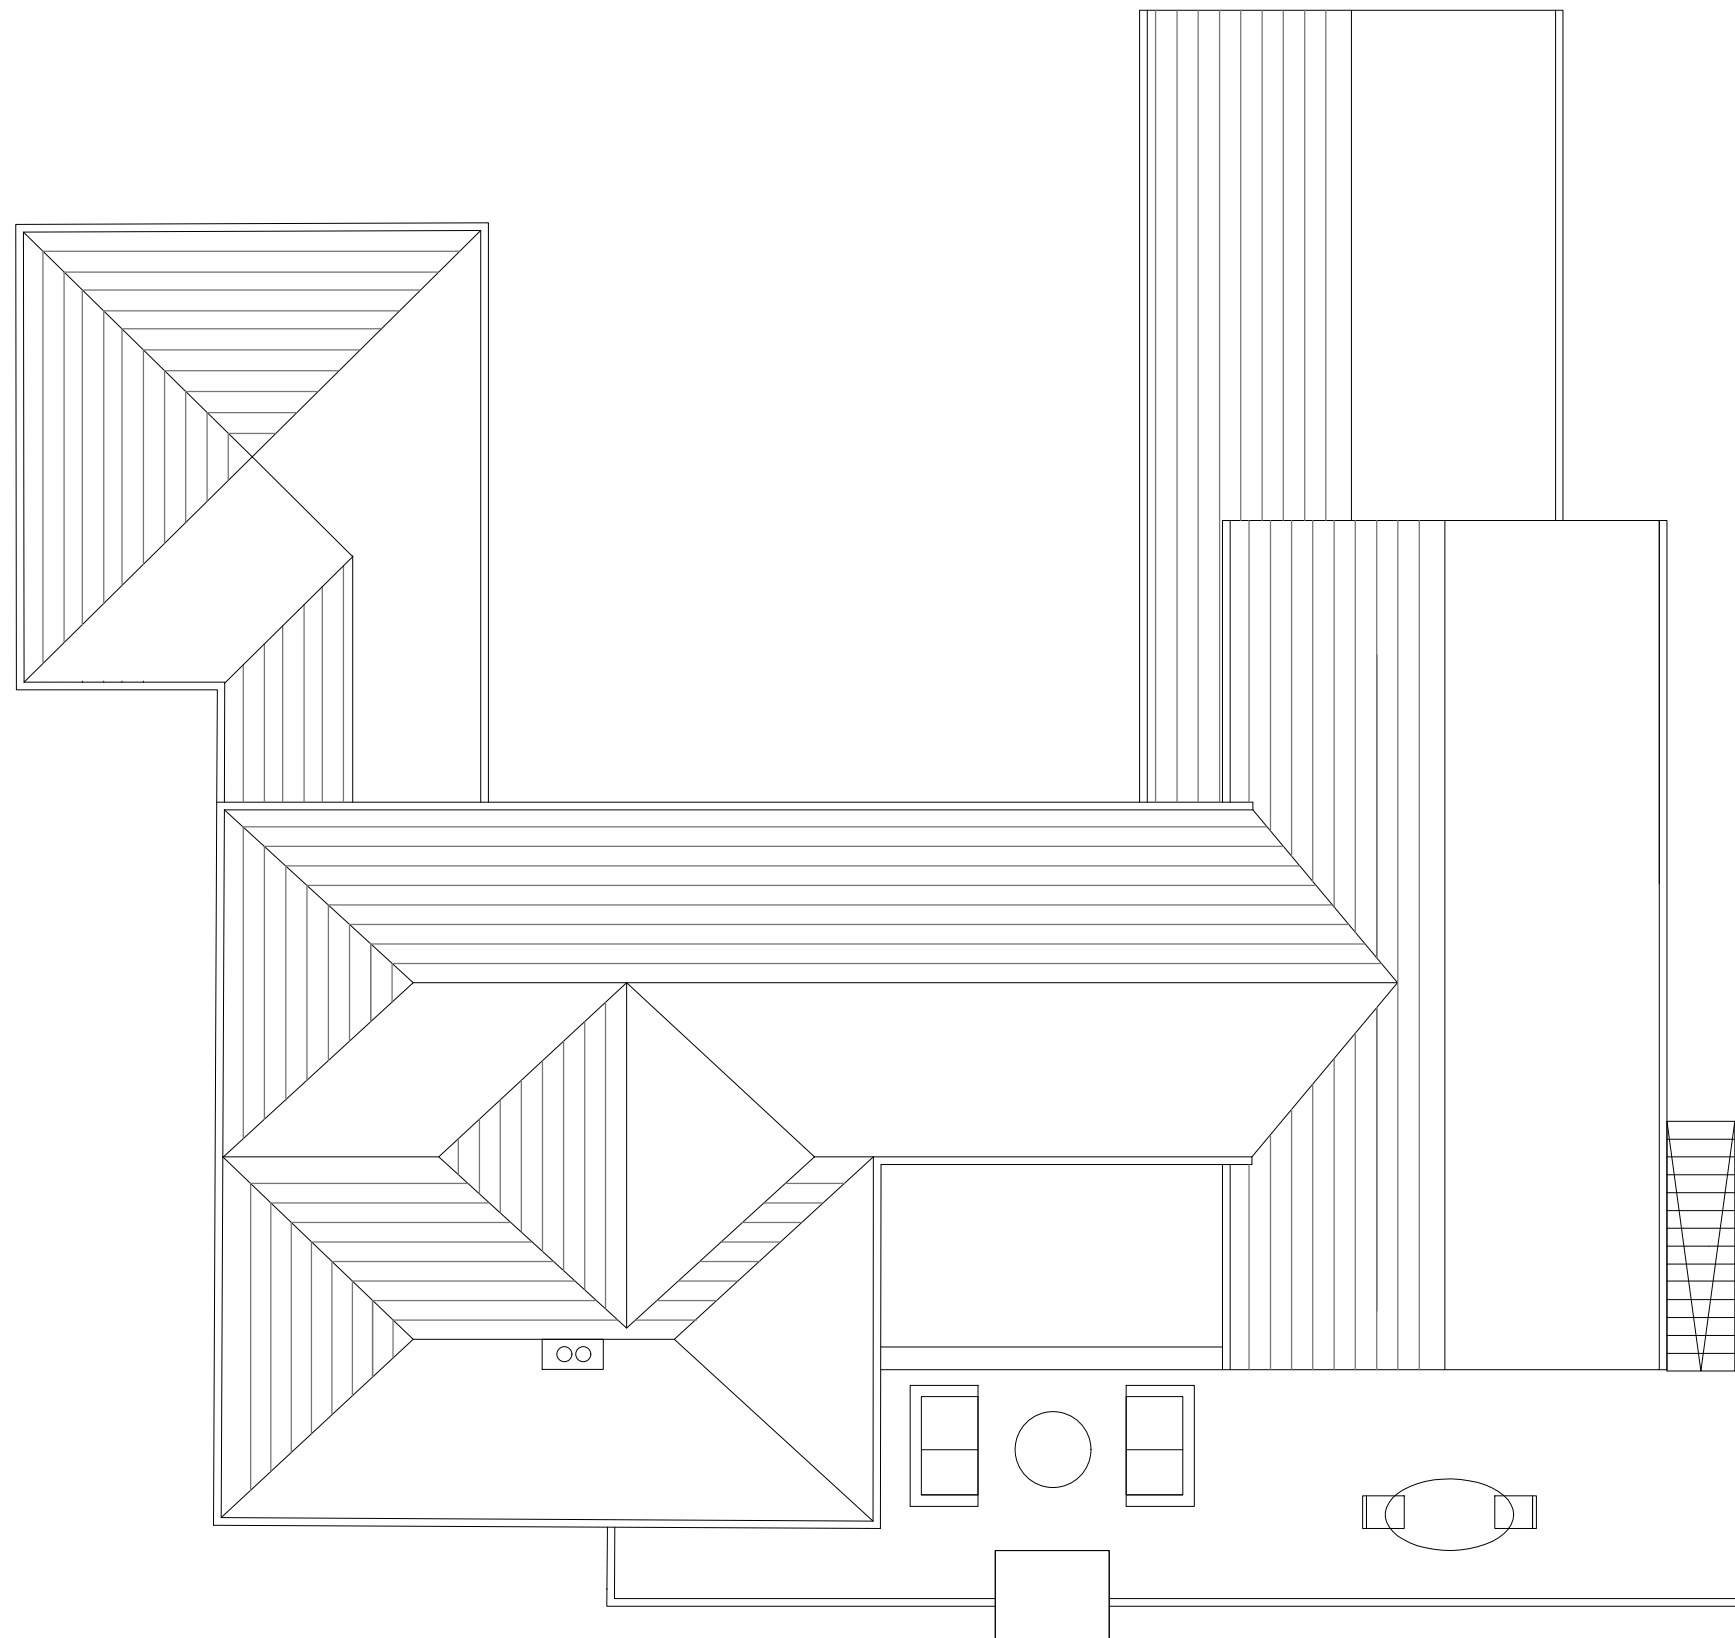

NOTE
Contractor to check all dimensions on site
No not scale

Revisions

1 Colenso Terrace Lincoln LN1 1LN
www.KSArch.co.uk 07545395376
Copyright reserved

Client
Mr & Mrs Gordon

Project
Chestnut Farm Cottage

Drawing title
Proposed Roof Plan

Drawn by
MK

Checked by
/

Scale
1:100 @A3

Date
22.05.23

Drawing no.
0123

Revision
*

Project no.
141

Drawing status
Planning