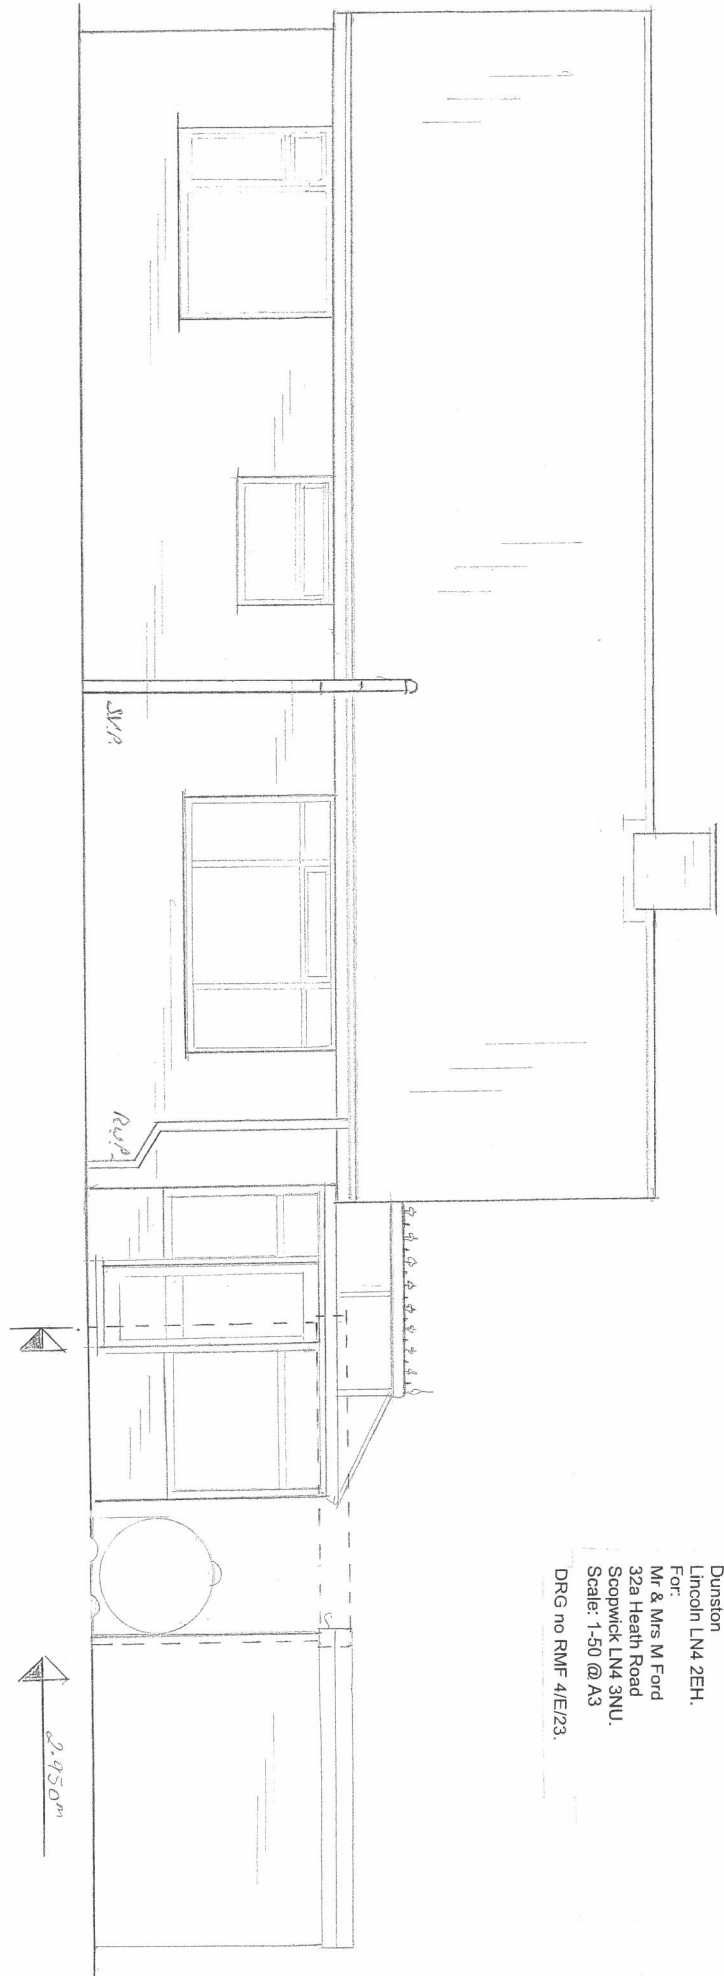

Job:
 Proposed Replacement Conservatory,
 Replacement Windows & Loft Conversion.
 At:
 1 Back Lane
 Dunston
 Lincoln LN4 2EH.
 For:
 Mr & Mrs M Ford
 32a Heath Road
 Scopwick LN4 3NU.
 Scale: 1-50 @ A3
 DRG no RMF 4/E/23.

Existing West Elevation

North Elevation

Garage

South Elevation