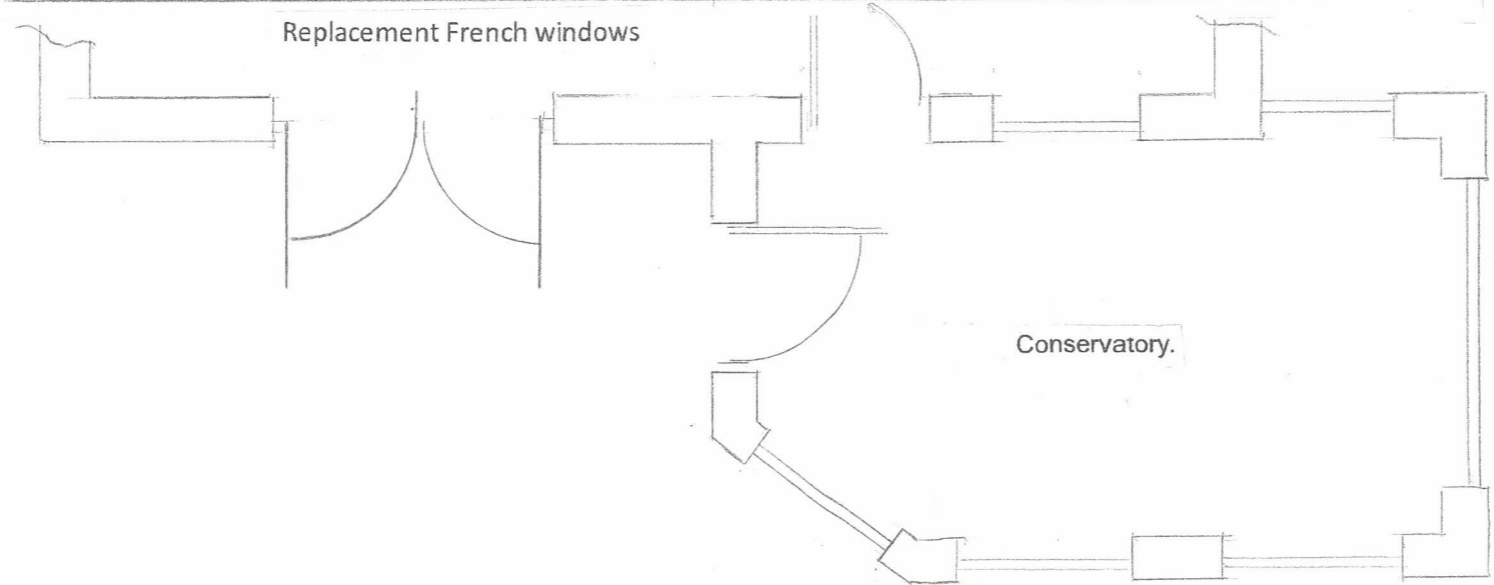

South Elevation

West Elevation

North Elevation

East Elevation

Replacement French windows

Conservatory.

Plan View

Proposed Conservatory Plan and Elevations

Job:  
 Proposed Replacement Conservatory,  
 Replacement Windows & Loft Conversion.  
 At:  
 1 Back Lane  
 Dunston  
 Lincoln LN4 2EH.  
 For:  
 Mr & Mrs M Ford  
 32a Heath Road  
 Scopwick LN4 3NU.  
 Scale: 1-50 @ A3 DRG no RMF 5/P/23