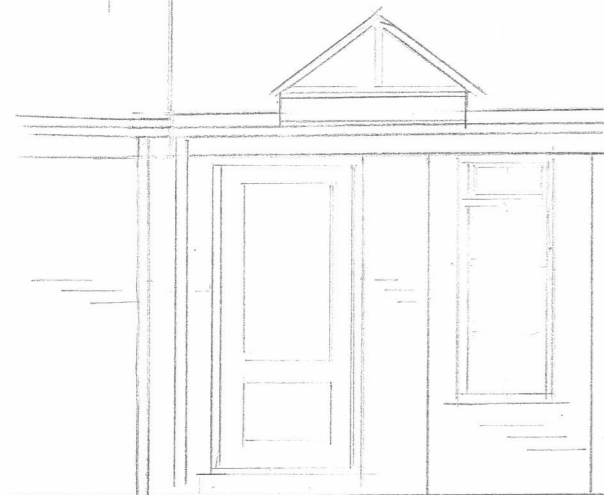

South Elevation

West Elevation

North Elevation

East Elevation

Replacement French windows

Conservatory.

Plan View

Proposed Conservatory Plan and Elevations

Job:  
 Proposed Replacement Conservatory,  
 Replacement Windows & Loft Conversion.  
 At:  
 1 Back Lane  
 Dunston  
 Lincoln LN4 2EH.  
 For:  
 Mr & Mrs M Ford  
 32a Heath Road  
 Scopwick LN4 3NU.  
 Scale: 1-50 @ A3 DRG no RMF 5/P/23